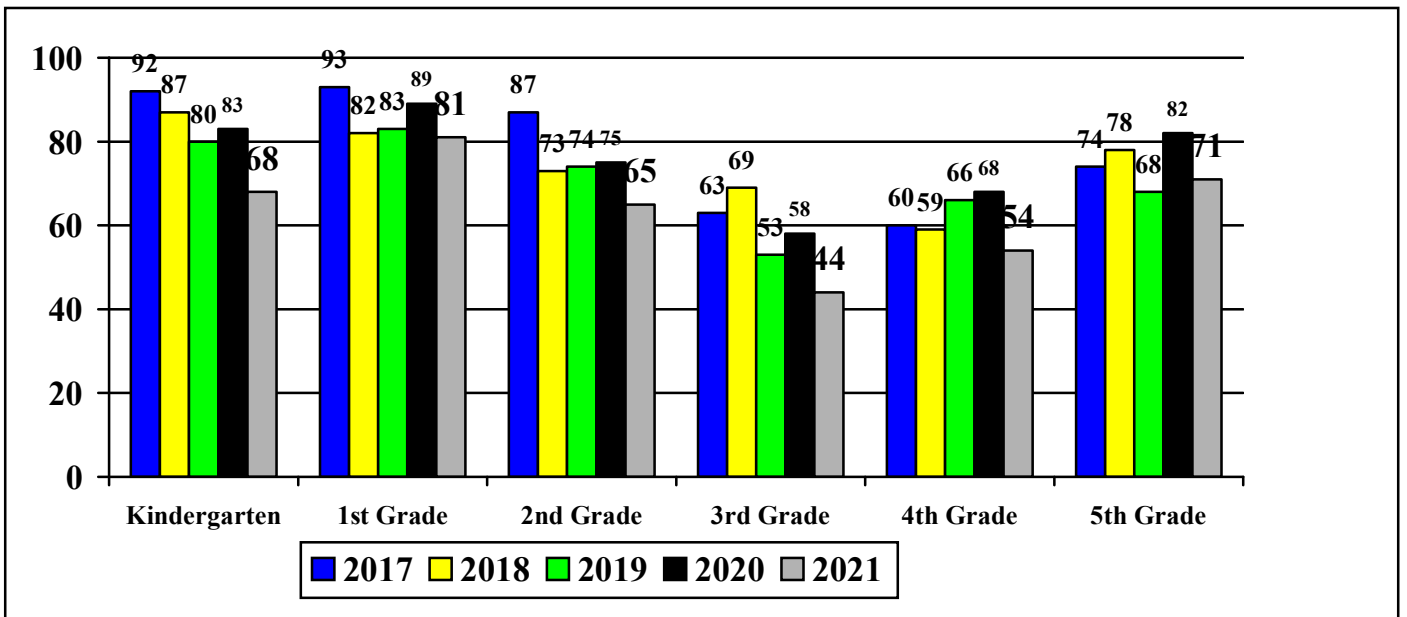

**Friendship Valley Mathematics Assessment Data
January 2017 – 2021 Mean Score**

**Friendship Valley Mathematics Assessment Data
January 2017 – 2021 Percent of Students Meeting Standard Score**

Note: 2021 data reflects student learning and assessment within virtual and hybrid models of instruction.