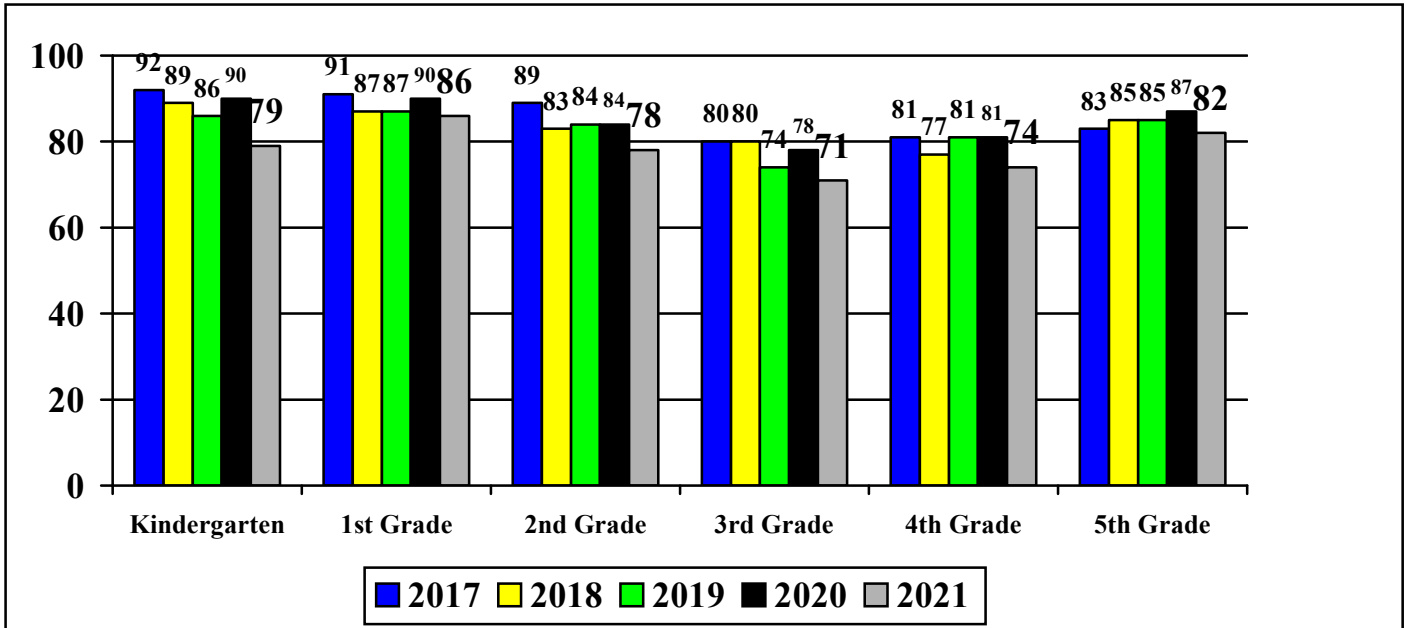

**Friendship Valley Mathematics Assessment Data
January 2017 – 2021 Mean Score**

**Friendship Valley Mathematics Assessment Data
January 2017 – 2021 Percent of Students Meeting Standard Score**

Note: 2021 data reflects student learning and assessment within virtual and hybrid models of instruction.