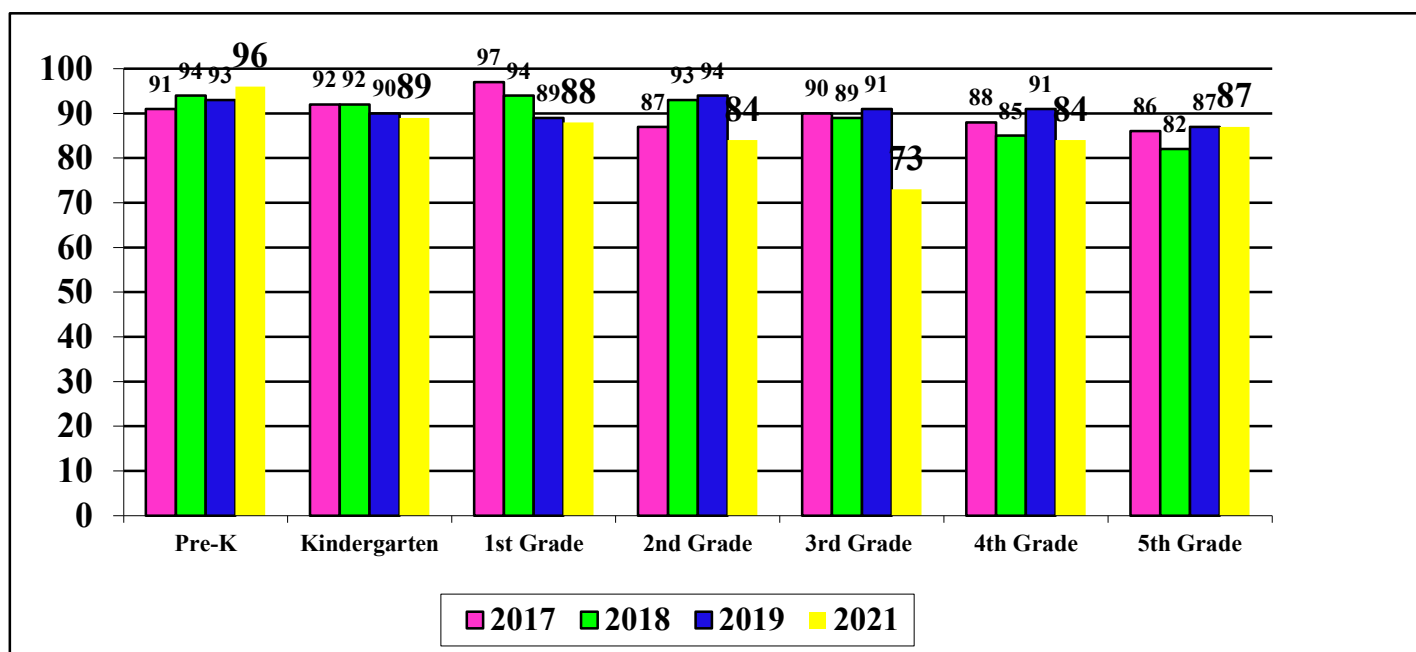

**CCPS Elementary Mathematics Assessment Data**  
**May 2017/2018/2019/2021 Mean Score – Eldersburg Elementary**

**CCPS Elementary Mathematics Assessment Data**  
**May 2017/2018/2019/2021 Percent of Students Meeting County Standard Score**  
**Eldersburg Elementary**