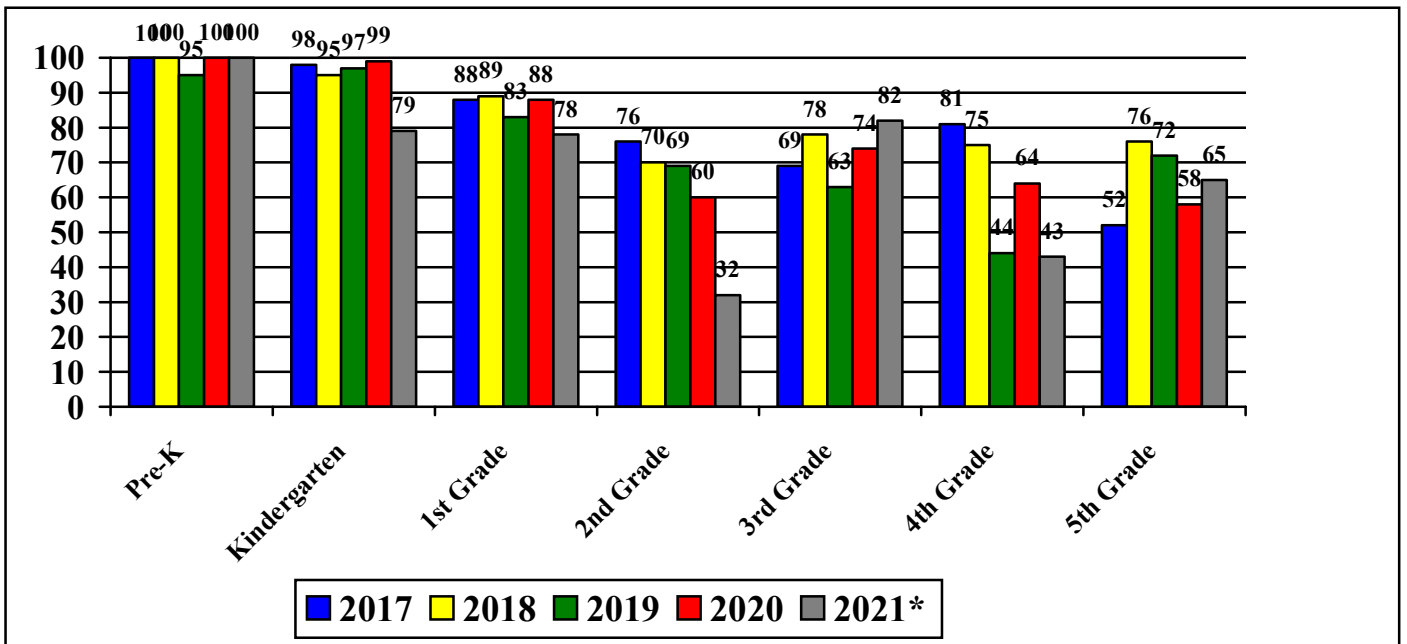

**CCPS Elementary Mathematics Assessment Data
January 2017/2018/2019/2020/2021 Mean Score – Elmer Wolfe Elementary**

**CCPS Elementary Mathematics Assessment Data
January 2017/2018/2019/2020/2021 Percent of Students Meeting County Standard Score
Elmer Wolfe Elementary**