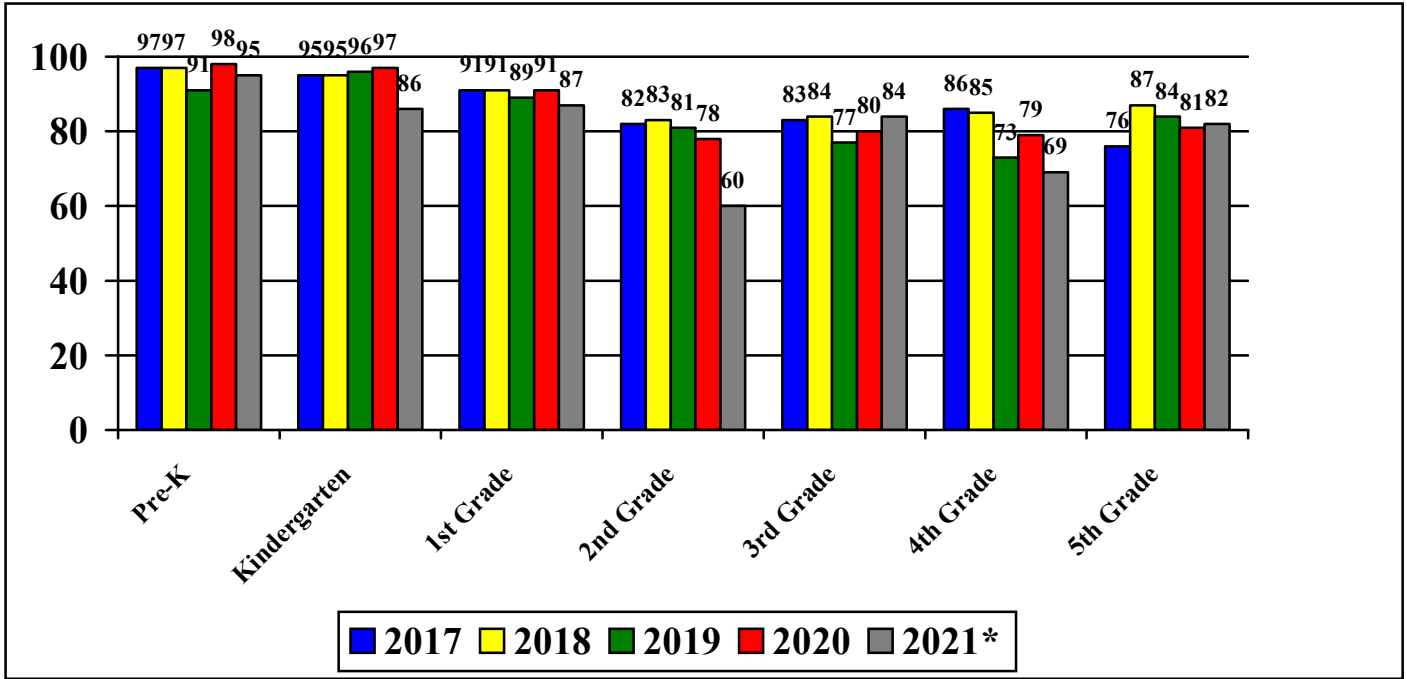

**CCPS Elementary Mathematics Assessment Data
January 2017/2018/2019/2020/2021 Mean Score – Elmer Wolfe Elementary**

**CCPS Elementary Mathematics Assessment Data
January 2017/2018/2019/2020/2021 Percent of Students Meeting County Standard Score
Elmer Wolfe Elementary**