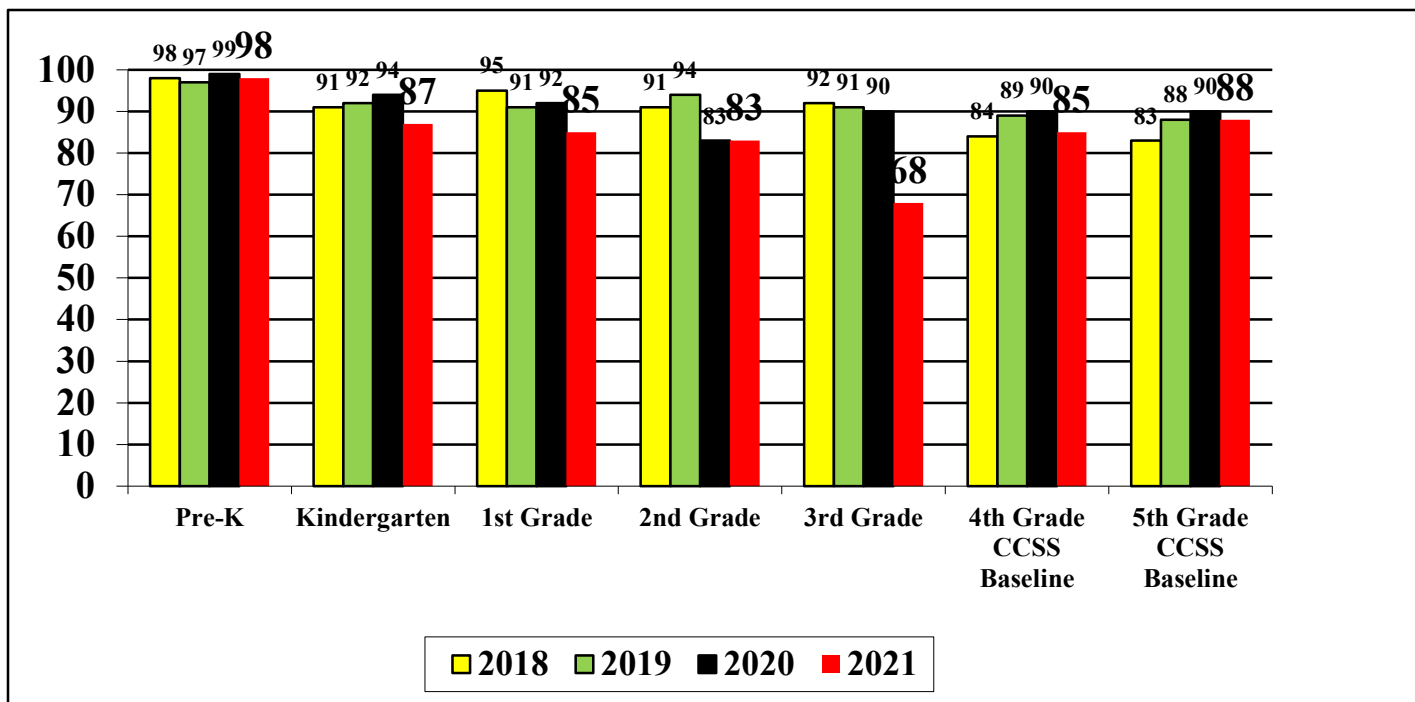

**CCPS Elementary Mathematics Assessment Data
January 2018/2019/2020/2021 Mean Score – Eldersburg Elementary**

**CCPS Elementary Mathematics Assessment Data
January 2018/2019/2020/2021 Percent of Students Meeting County Standard Score
Eldersburg Elementary**