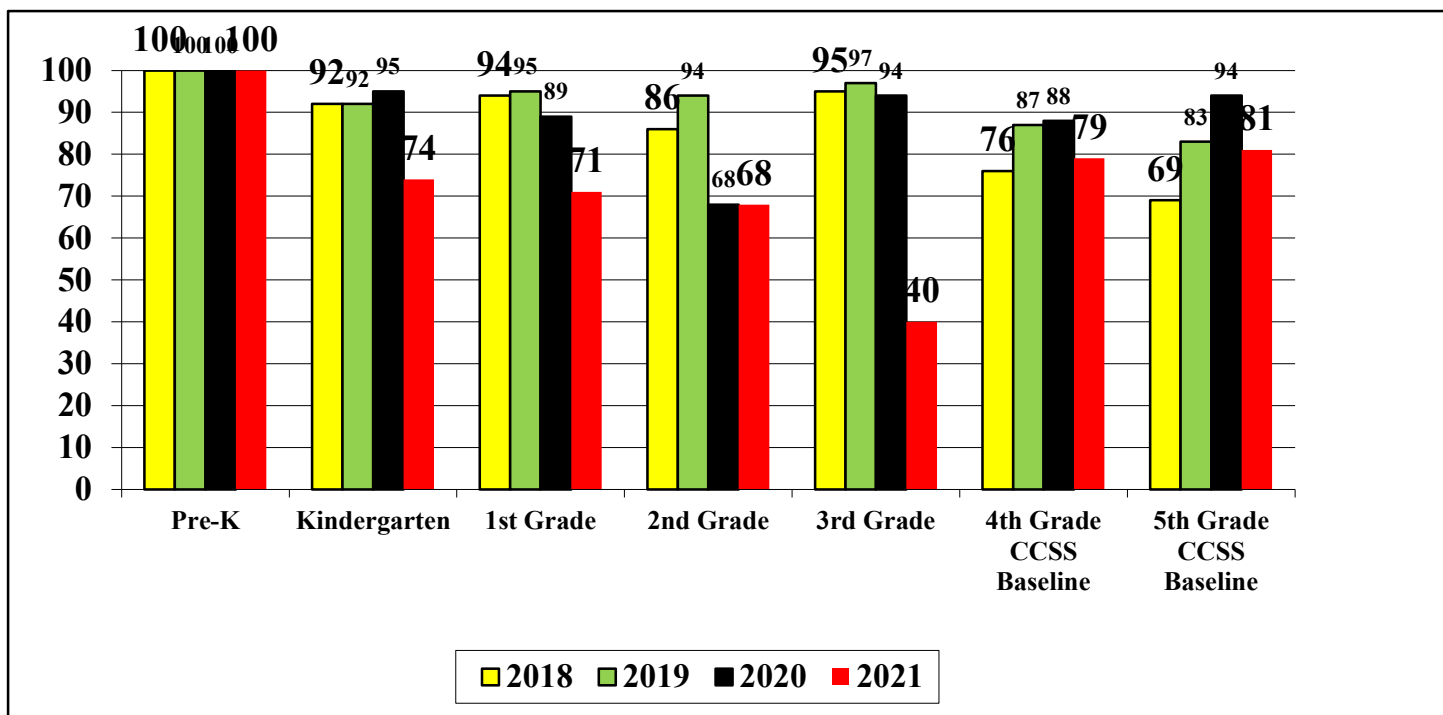

**CCPS Elementary Mathematics Assessment Data
January 2018/2019/2020/2021 Mean Score – Eldersburg Elementary**

**CCPS Elementary Mathematics Assessment Data
January 2018/2019/2020/2021 Percent of Students Meeting County Standard Score
Eldersburg Elementary**