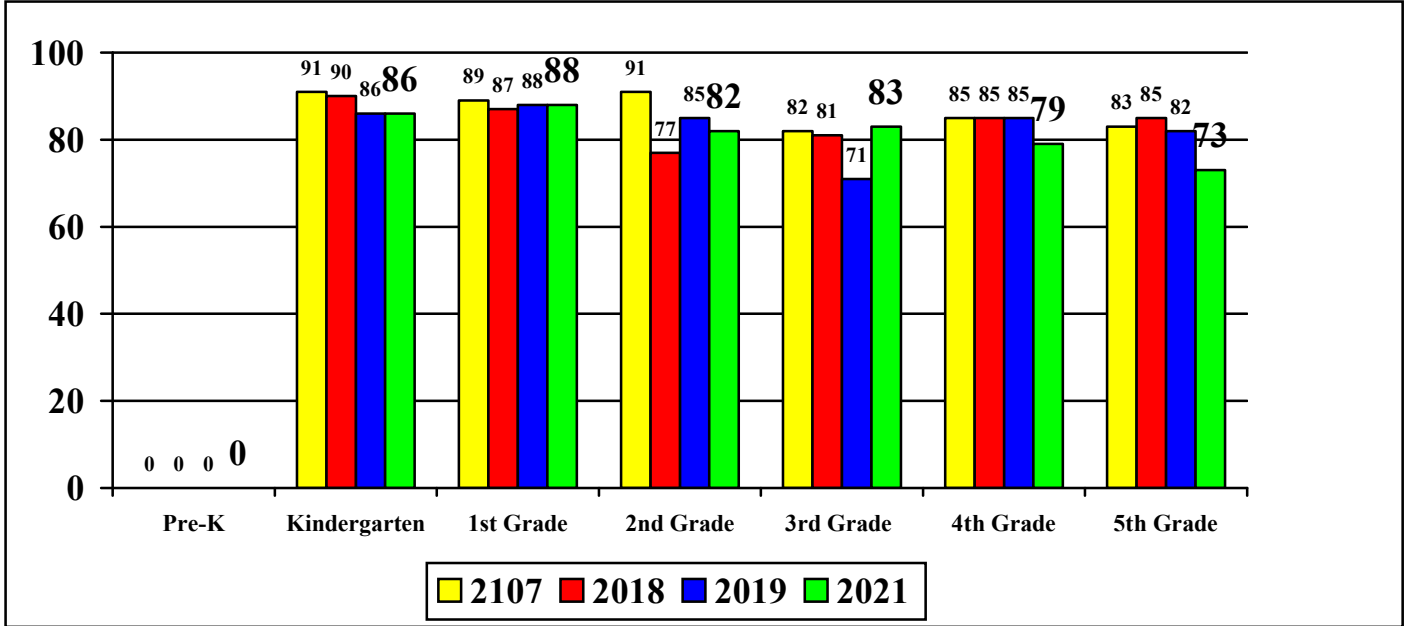

**CCPS Elementary Mathematics Assessment Data
May 2017/2018/2019/2021 Mean Score – Friendship Valley Elementary**

**CCPS Elementary Mathematics Assessment Data
May 2017/2018/2019/2021 Percent of Students Meeting County Standard Score
Friendship Valley Elementary**