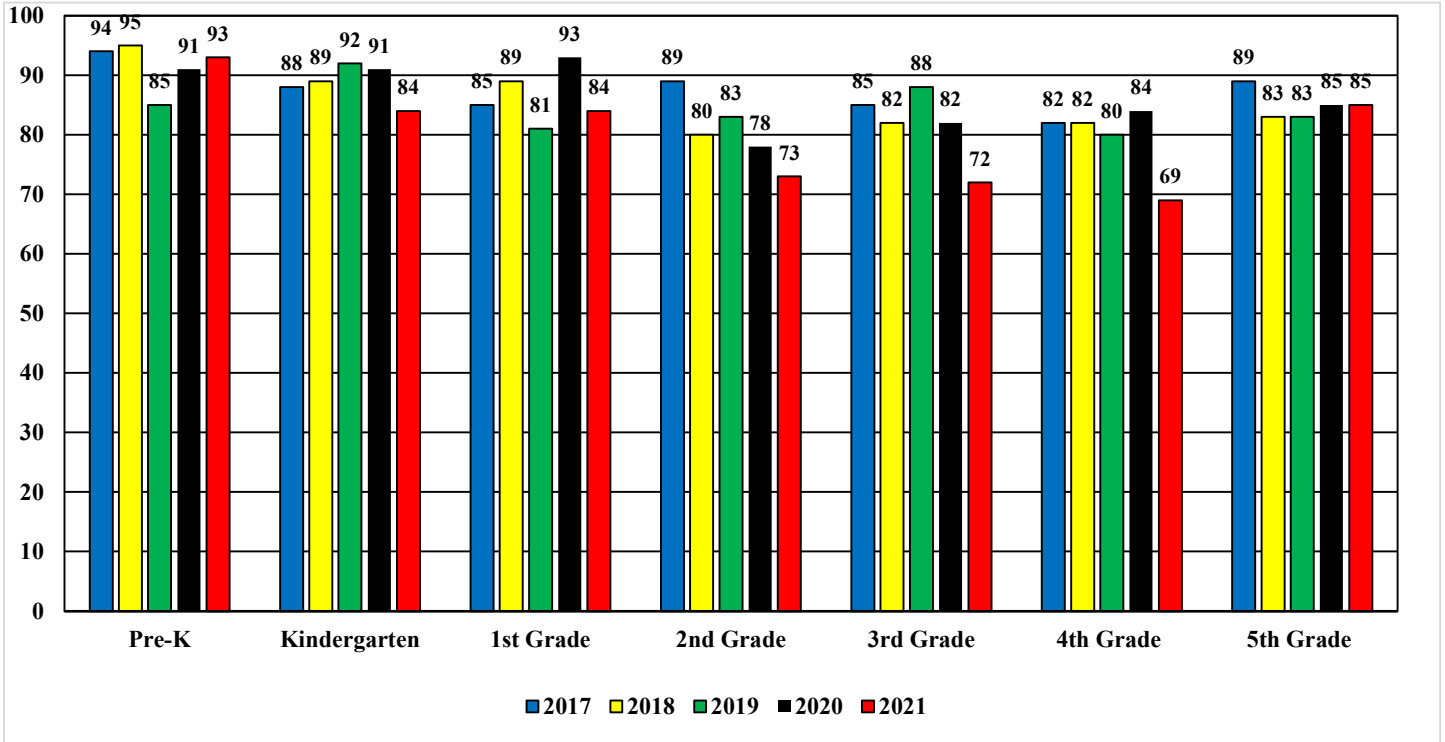

**CCPS Elementary Mathematics Assessment Data
January 2017/2018 /2019/2020/2021 Mean Score – Ebb Valley Elementary**

**CCPS Elementary Mathematics Assessment Data
January 2017/2018 /2019/2020/2021 Percent of Students Meeting County Standard Score Ebb Valley Elementary**