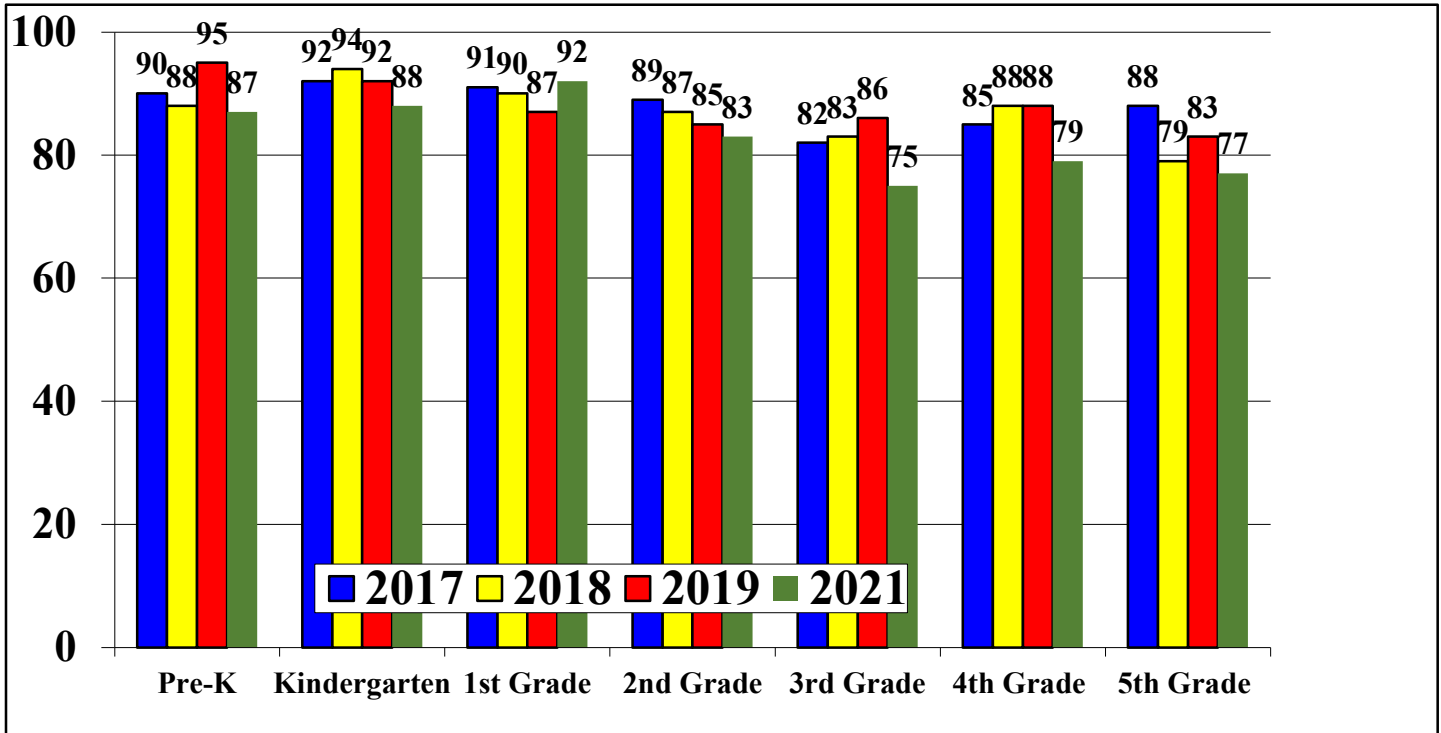

**CCPS Elementary Mathematics Assessment Data  
May 2017 /2018/2019/2021 Mean Score – Ebb Valley**

**CCPS Elementary Mathematics Assessment Data  
May 2017 /2018/2019/2021 Percent of Students Meeting County Standard Score  
Ebb Valley**