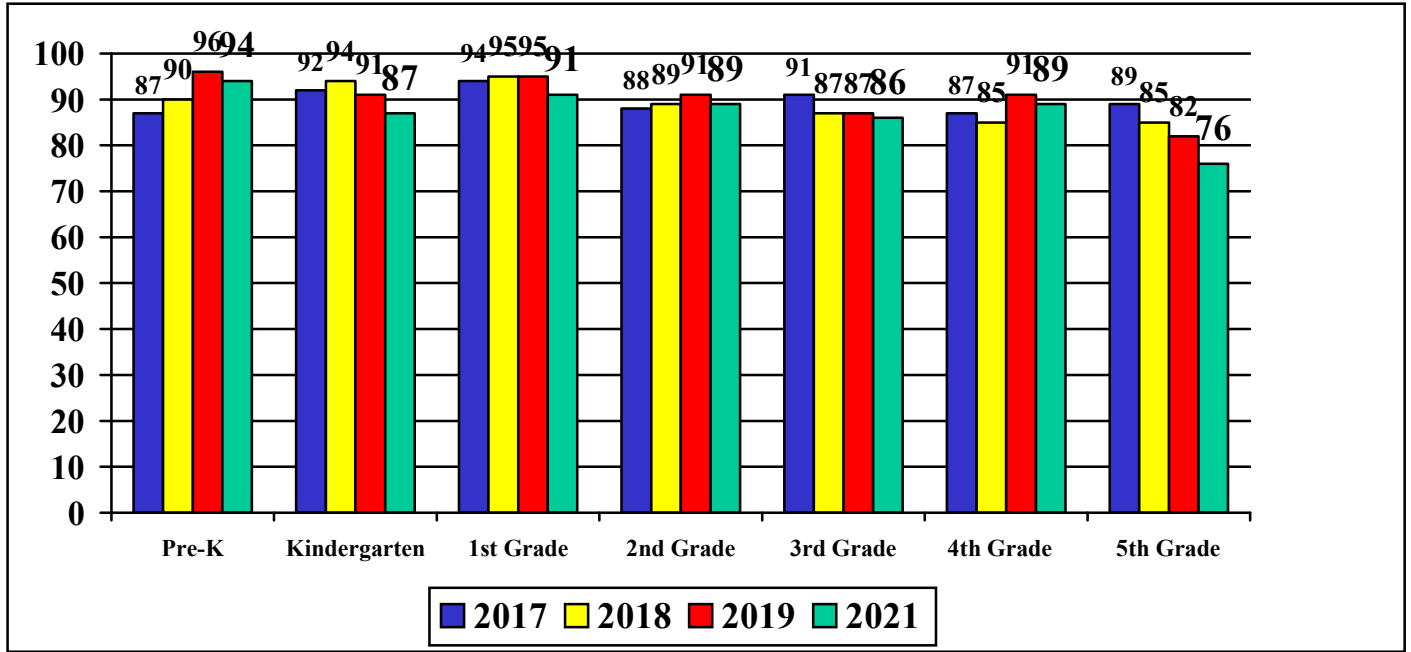

CCPS Elementary Mathematics Assessment Data
May 2017/2018/2019/2021 Mean Score – Carrolltowne Elementary School

CCPS Elementary Mathematics Assessment Data
May 2017/2018/2019/2021 Percent of Students Meeting County Standard Score
Carrolltowne Elementary School