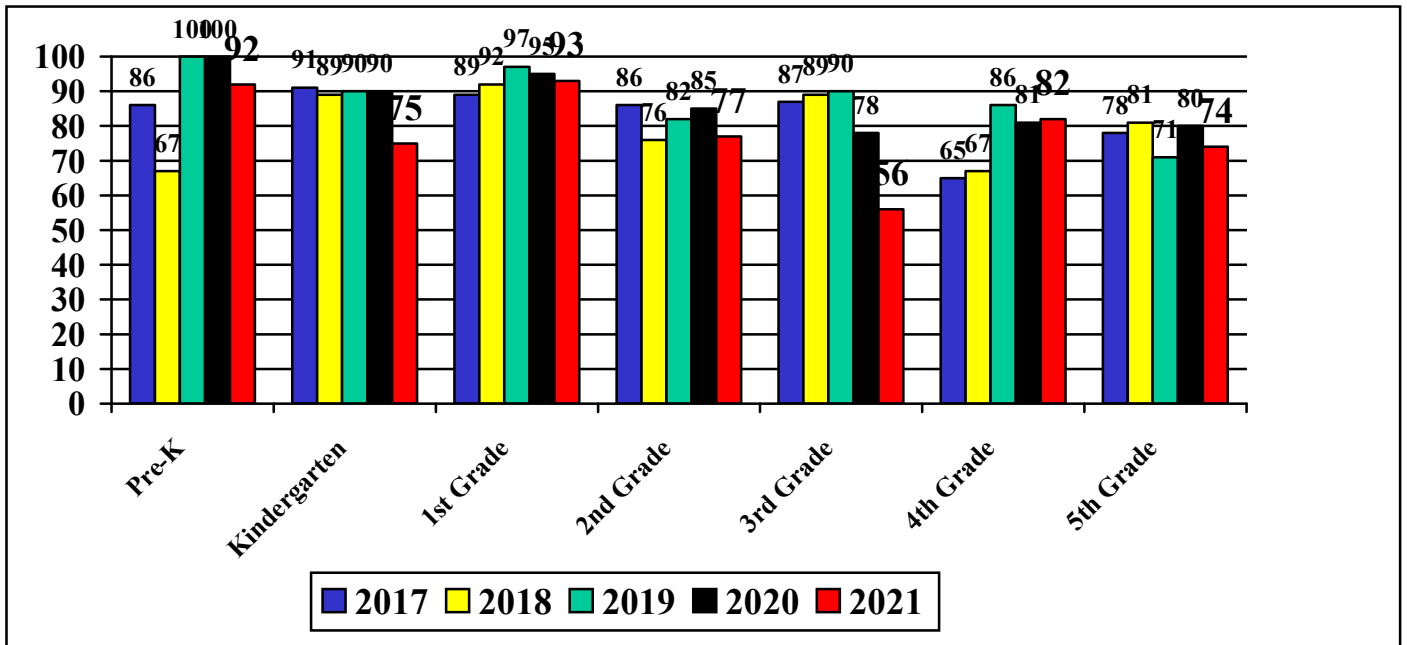

**CCPS Elementary Mathematics Assessment Data
January 2017/2018/2019/2020/2021 Mean Score -- Carrolltowne**

**CCPS Elementary Mathematics Assessment Data
January 2017/2018/2019/2020/2021 Percent of Students Meeting County Standard Score
Carrolltowne**