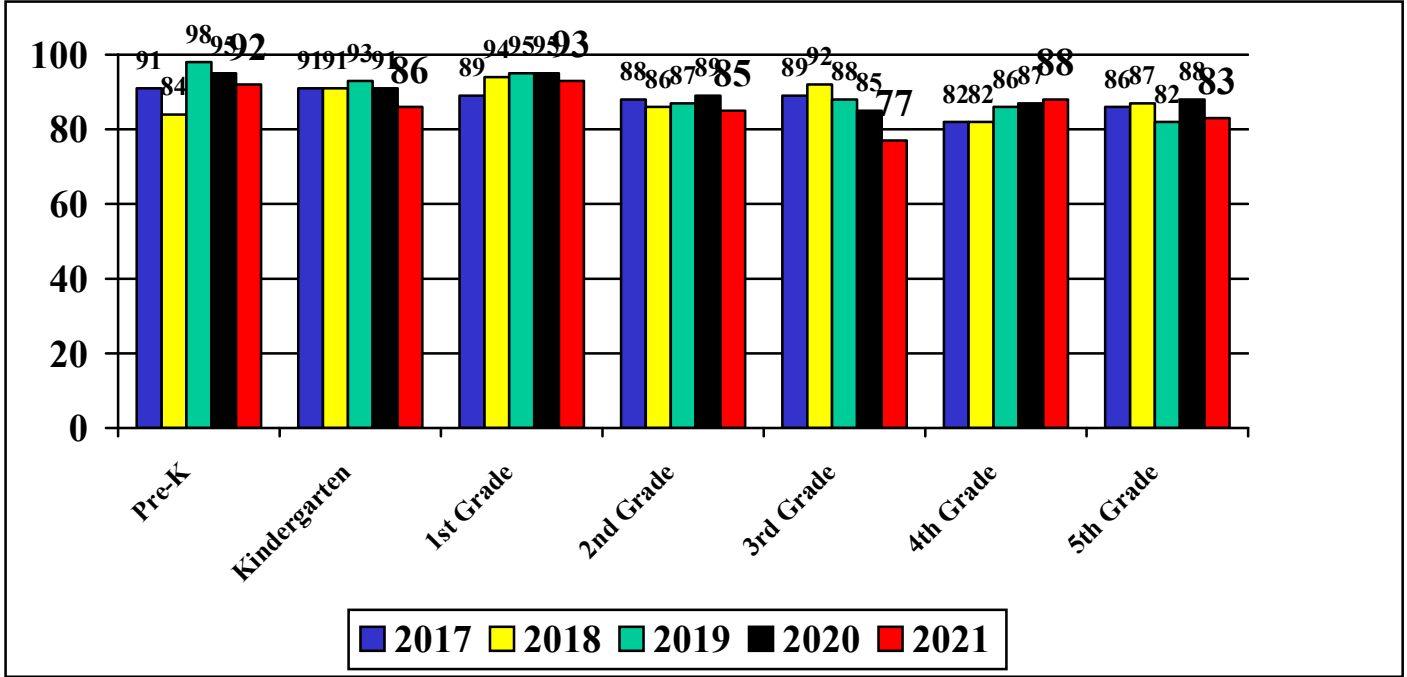

**CCPS Elementary Mathematics Assessment Data
January 2017/2018/2019/2020/2021 Mean Score -- Carrolltowne**

**CCPS Elementary Mathematics Assessment Data
January 2017/2018/2019/2020/2021 Percent of Students Meeting County Standard Score
Carrolltowne**