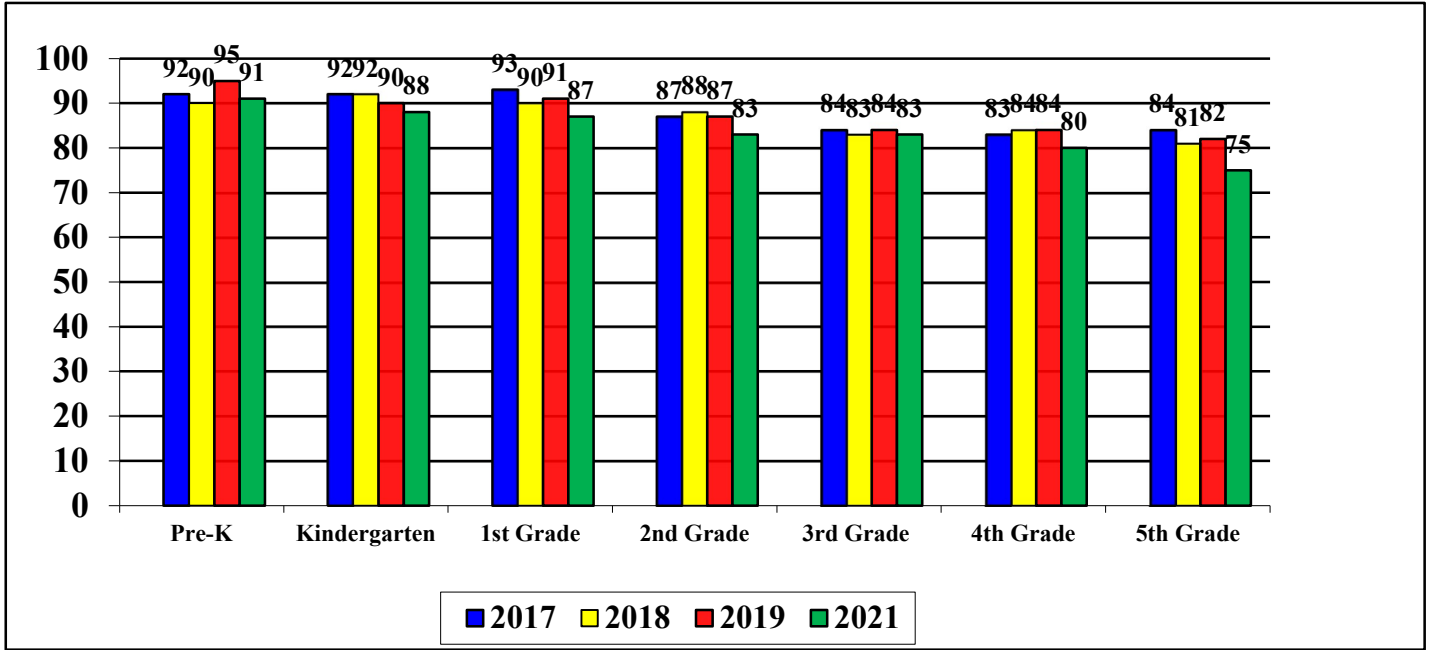

**CCPS Elementary Mathematics Assessment Data
May 2017/2018/2019/2021 Mean Score –County Totals**

**CCPS Elementary Mathematics Assessment Data
May 2017/2018/2019/2021 Percent of Students Meeting County Standard Score
County Totals**