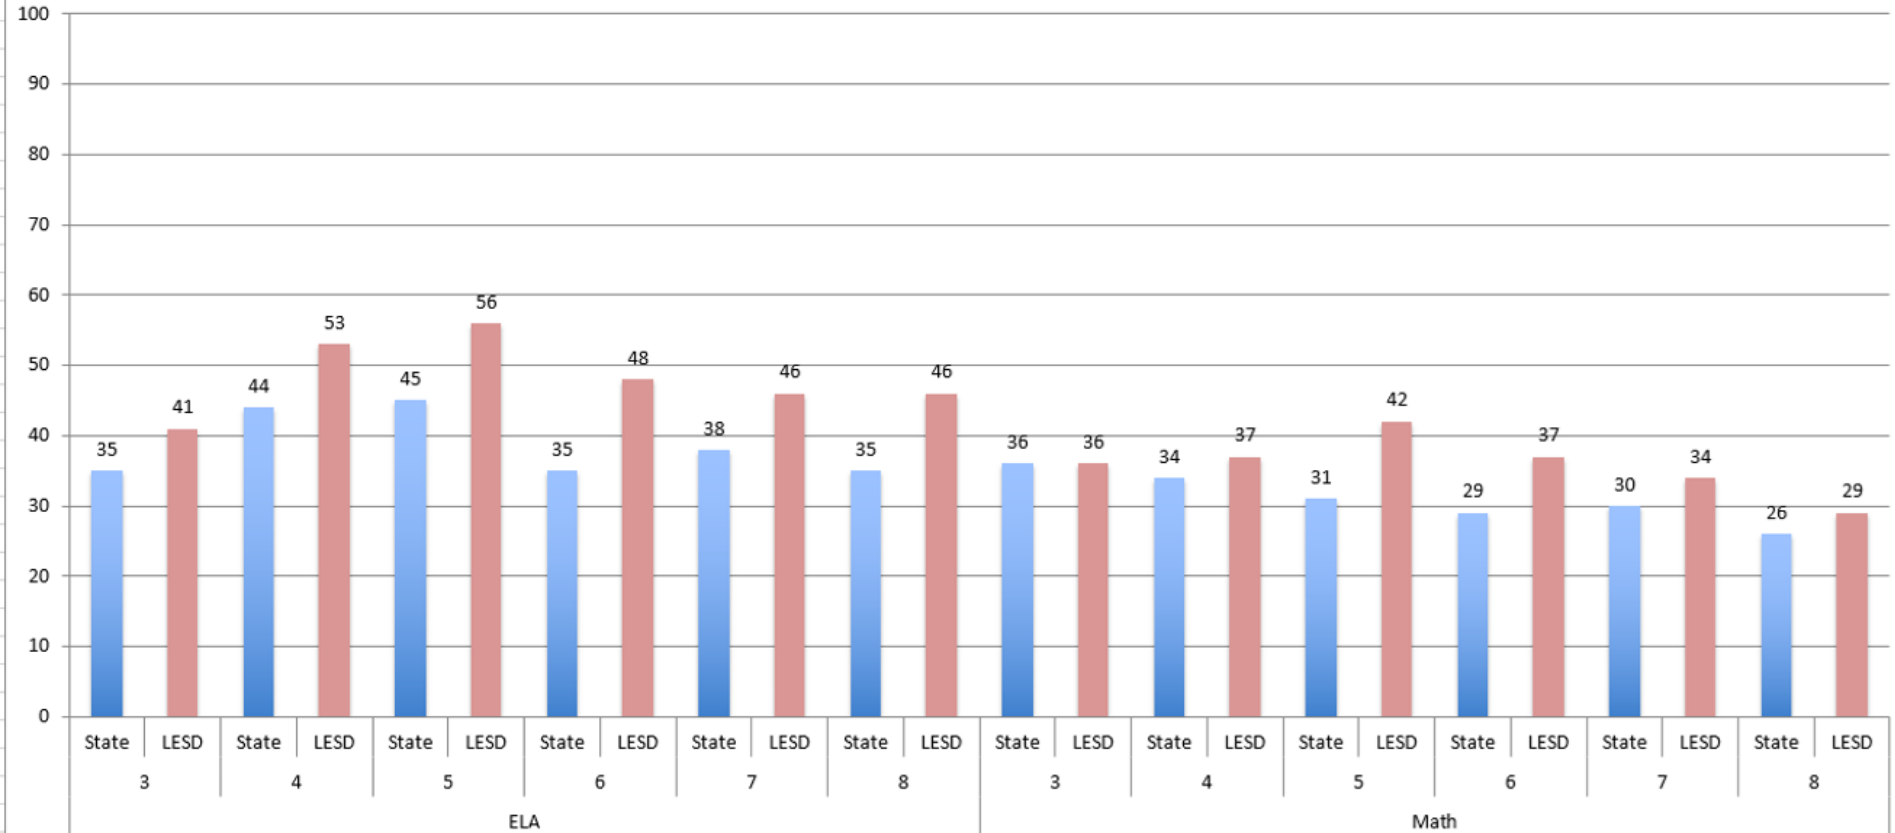

Litchfield Elementary School District No. 79

State Assessment Results

Spring 2021

LESD Proficiency Trend

LESD Comparison to State Proficiency

State Comparison 2021

District Proficiency Comparison

ELA