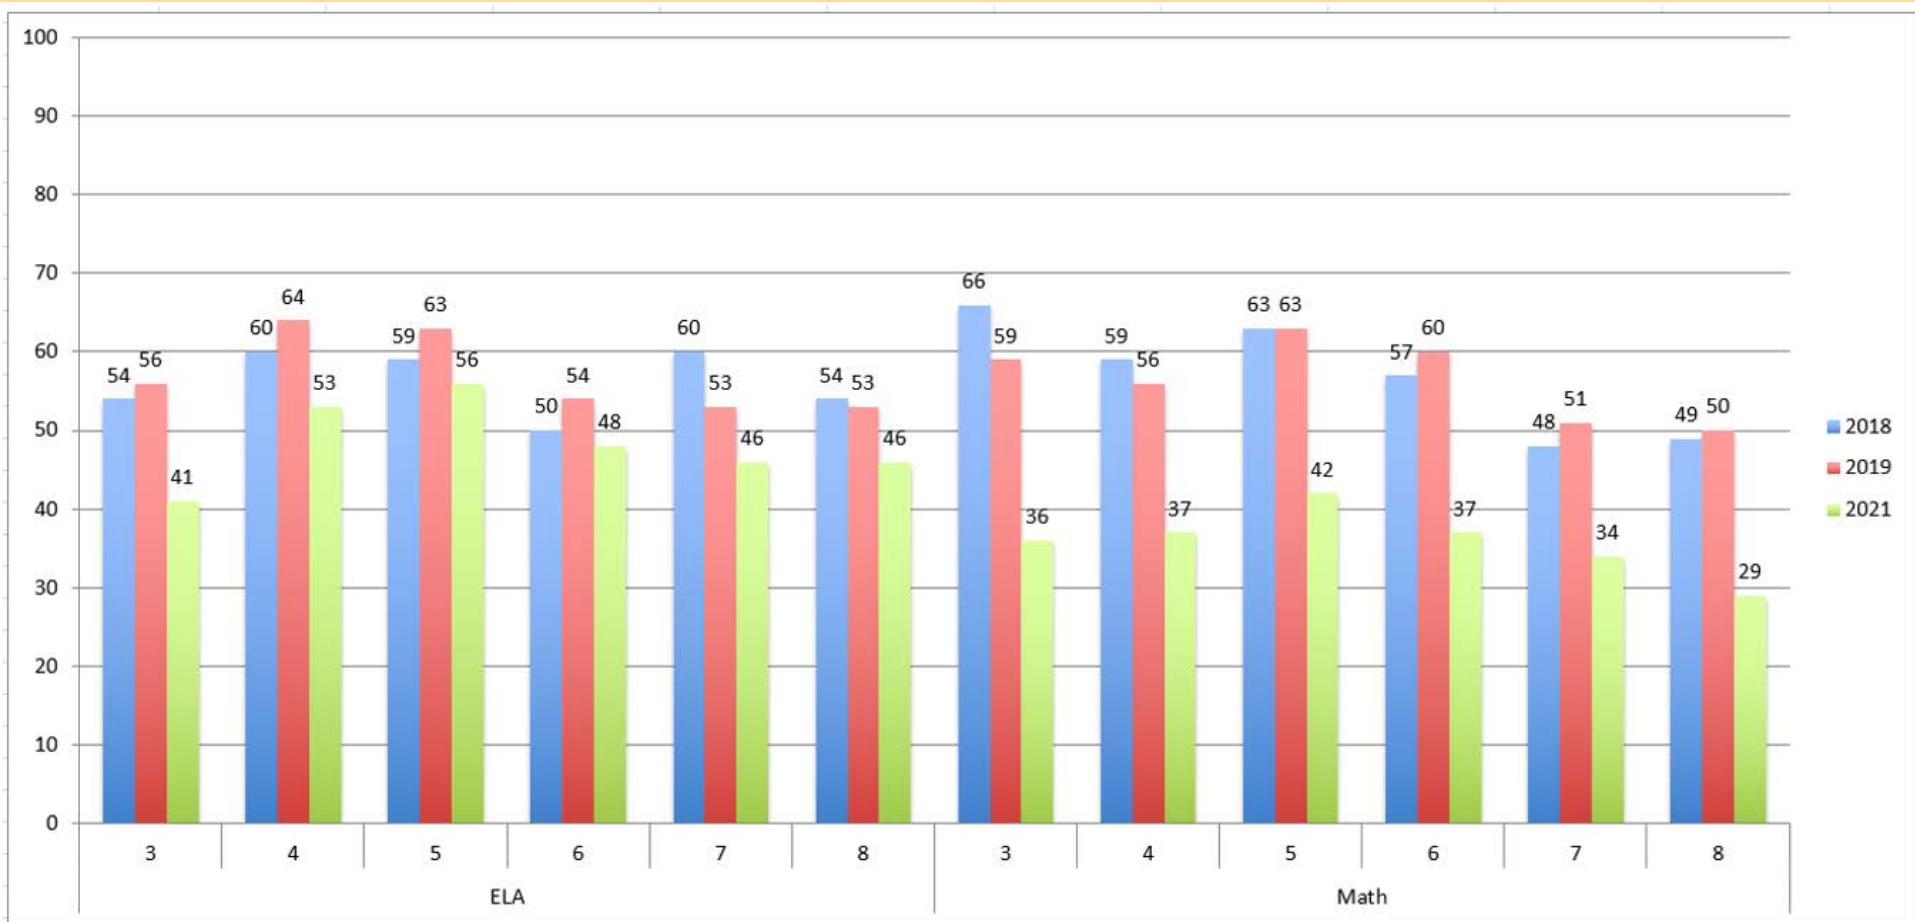

Litchfield Elementary School District No. 79

State Assessment Results

Spring 2021

LESD Proficiency Trend

LESD Comparison to State Proficiency

State Comparison 2021

District Proficiency Comparison

ELA