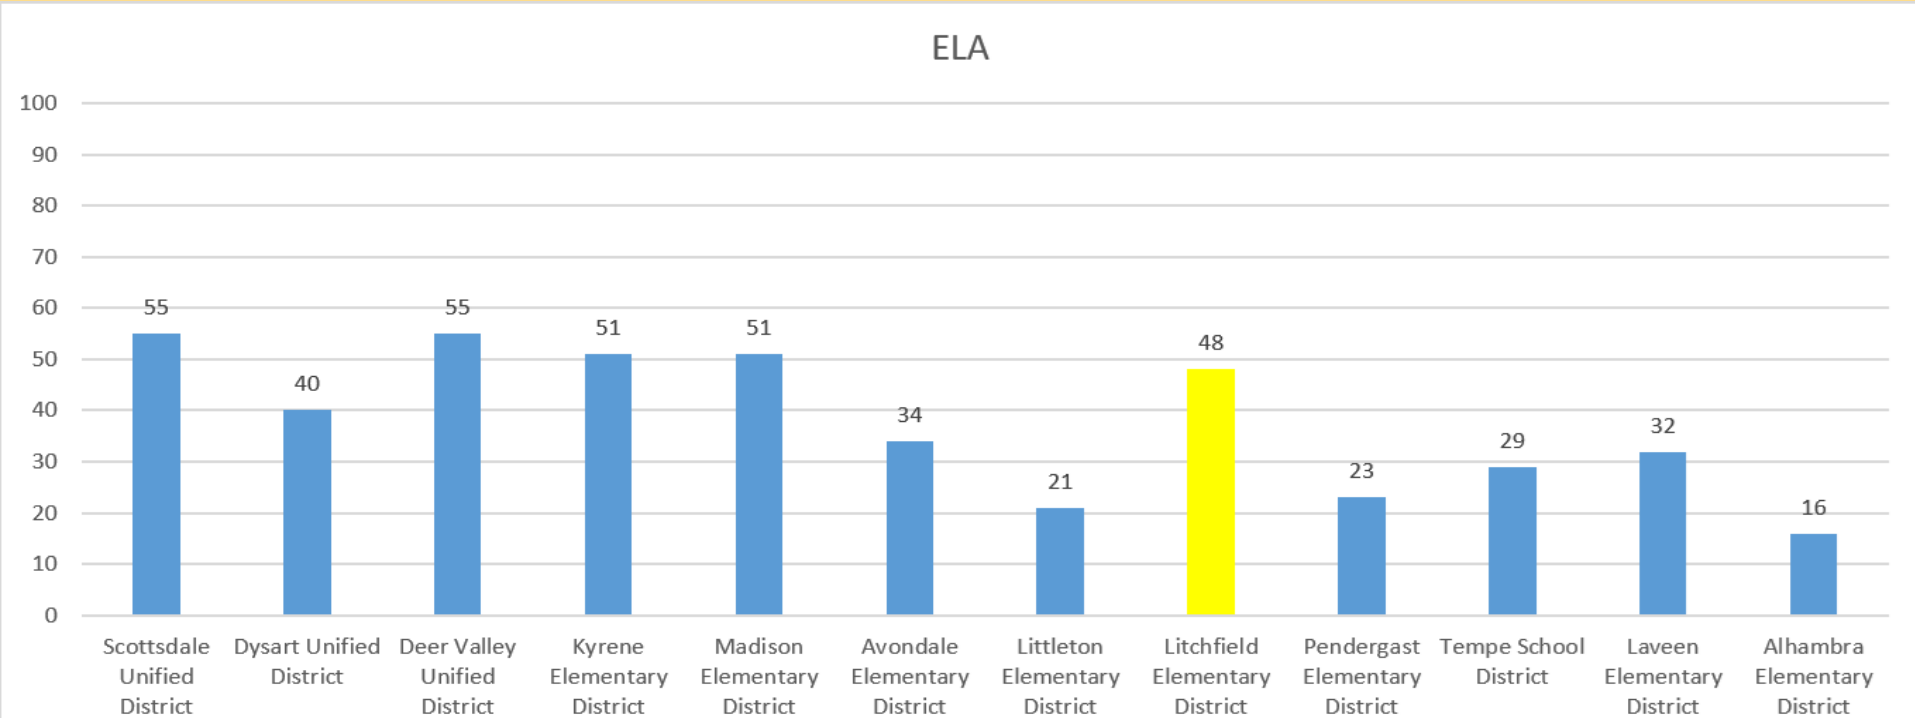

Litchfield Elementary School District No. 79

State Assessment Results

Spring 2021

LESD Proficiency Trend

LESD Comparison to State Proficiency

State Comparison 2021

District Proficiency Comparison

ELA