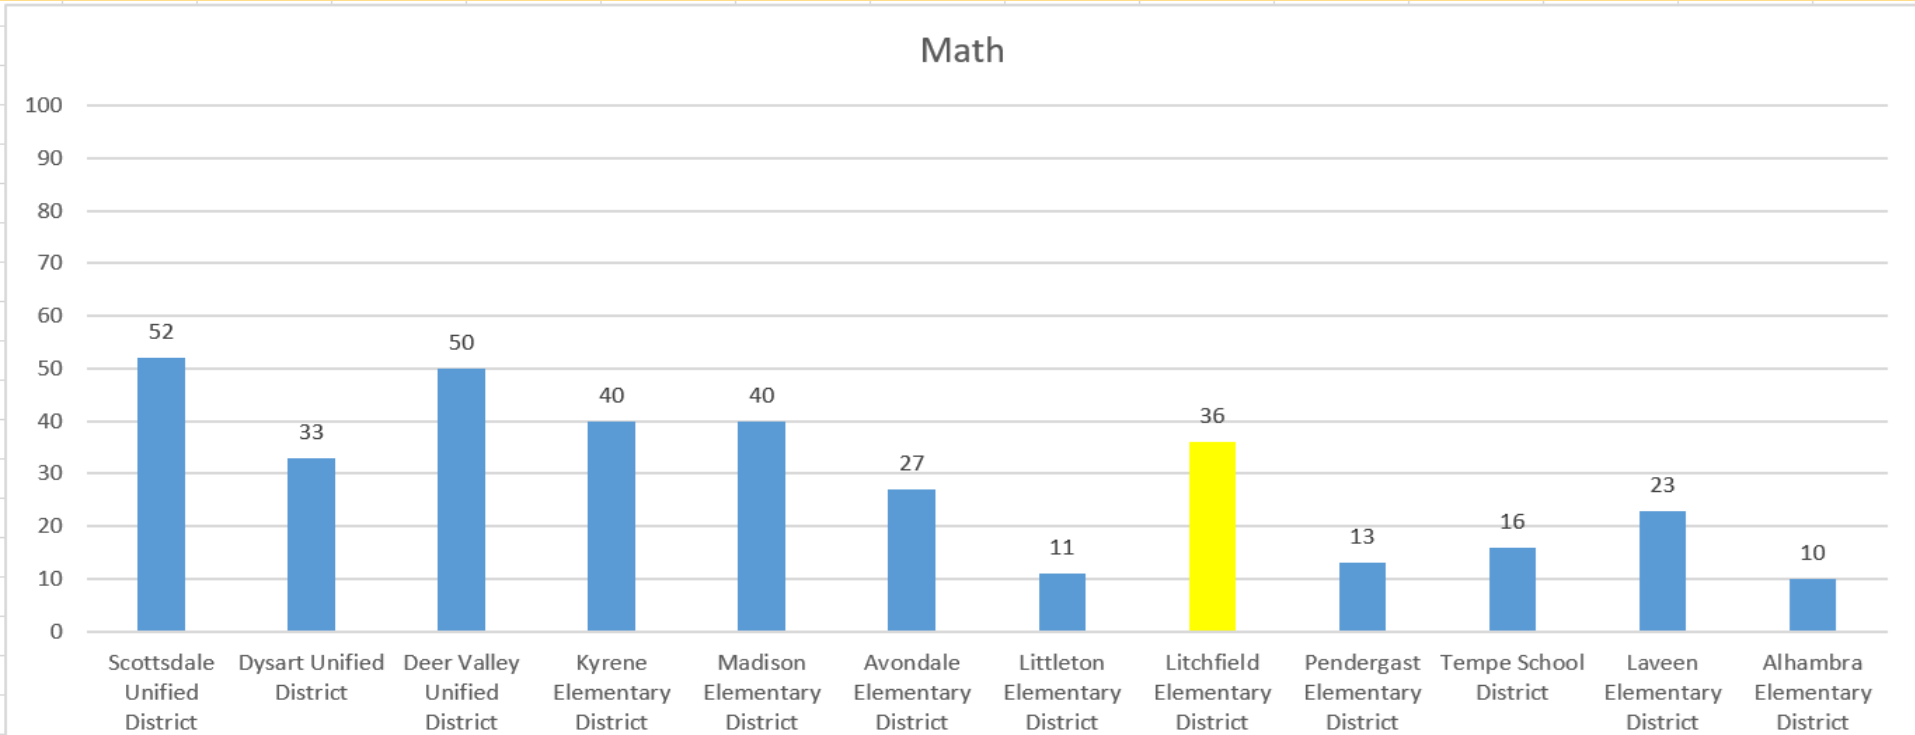

District Proficiency Comparison

Math