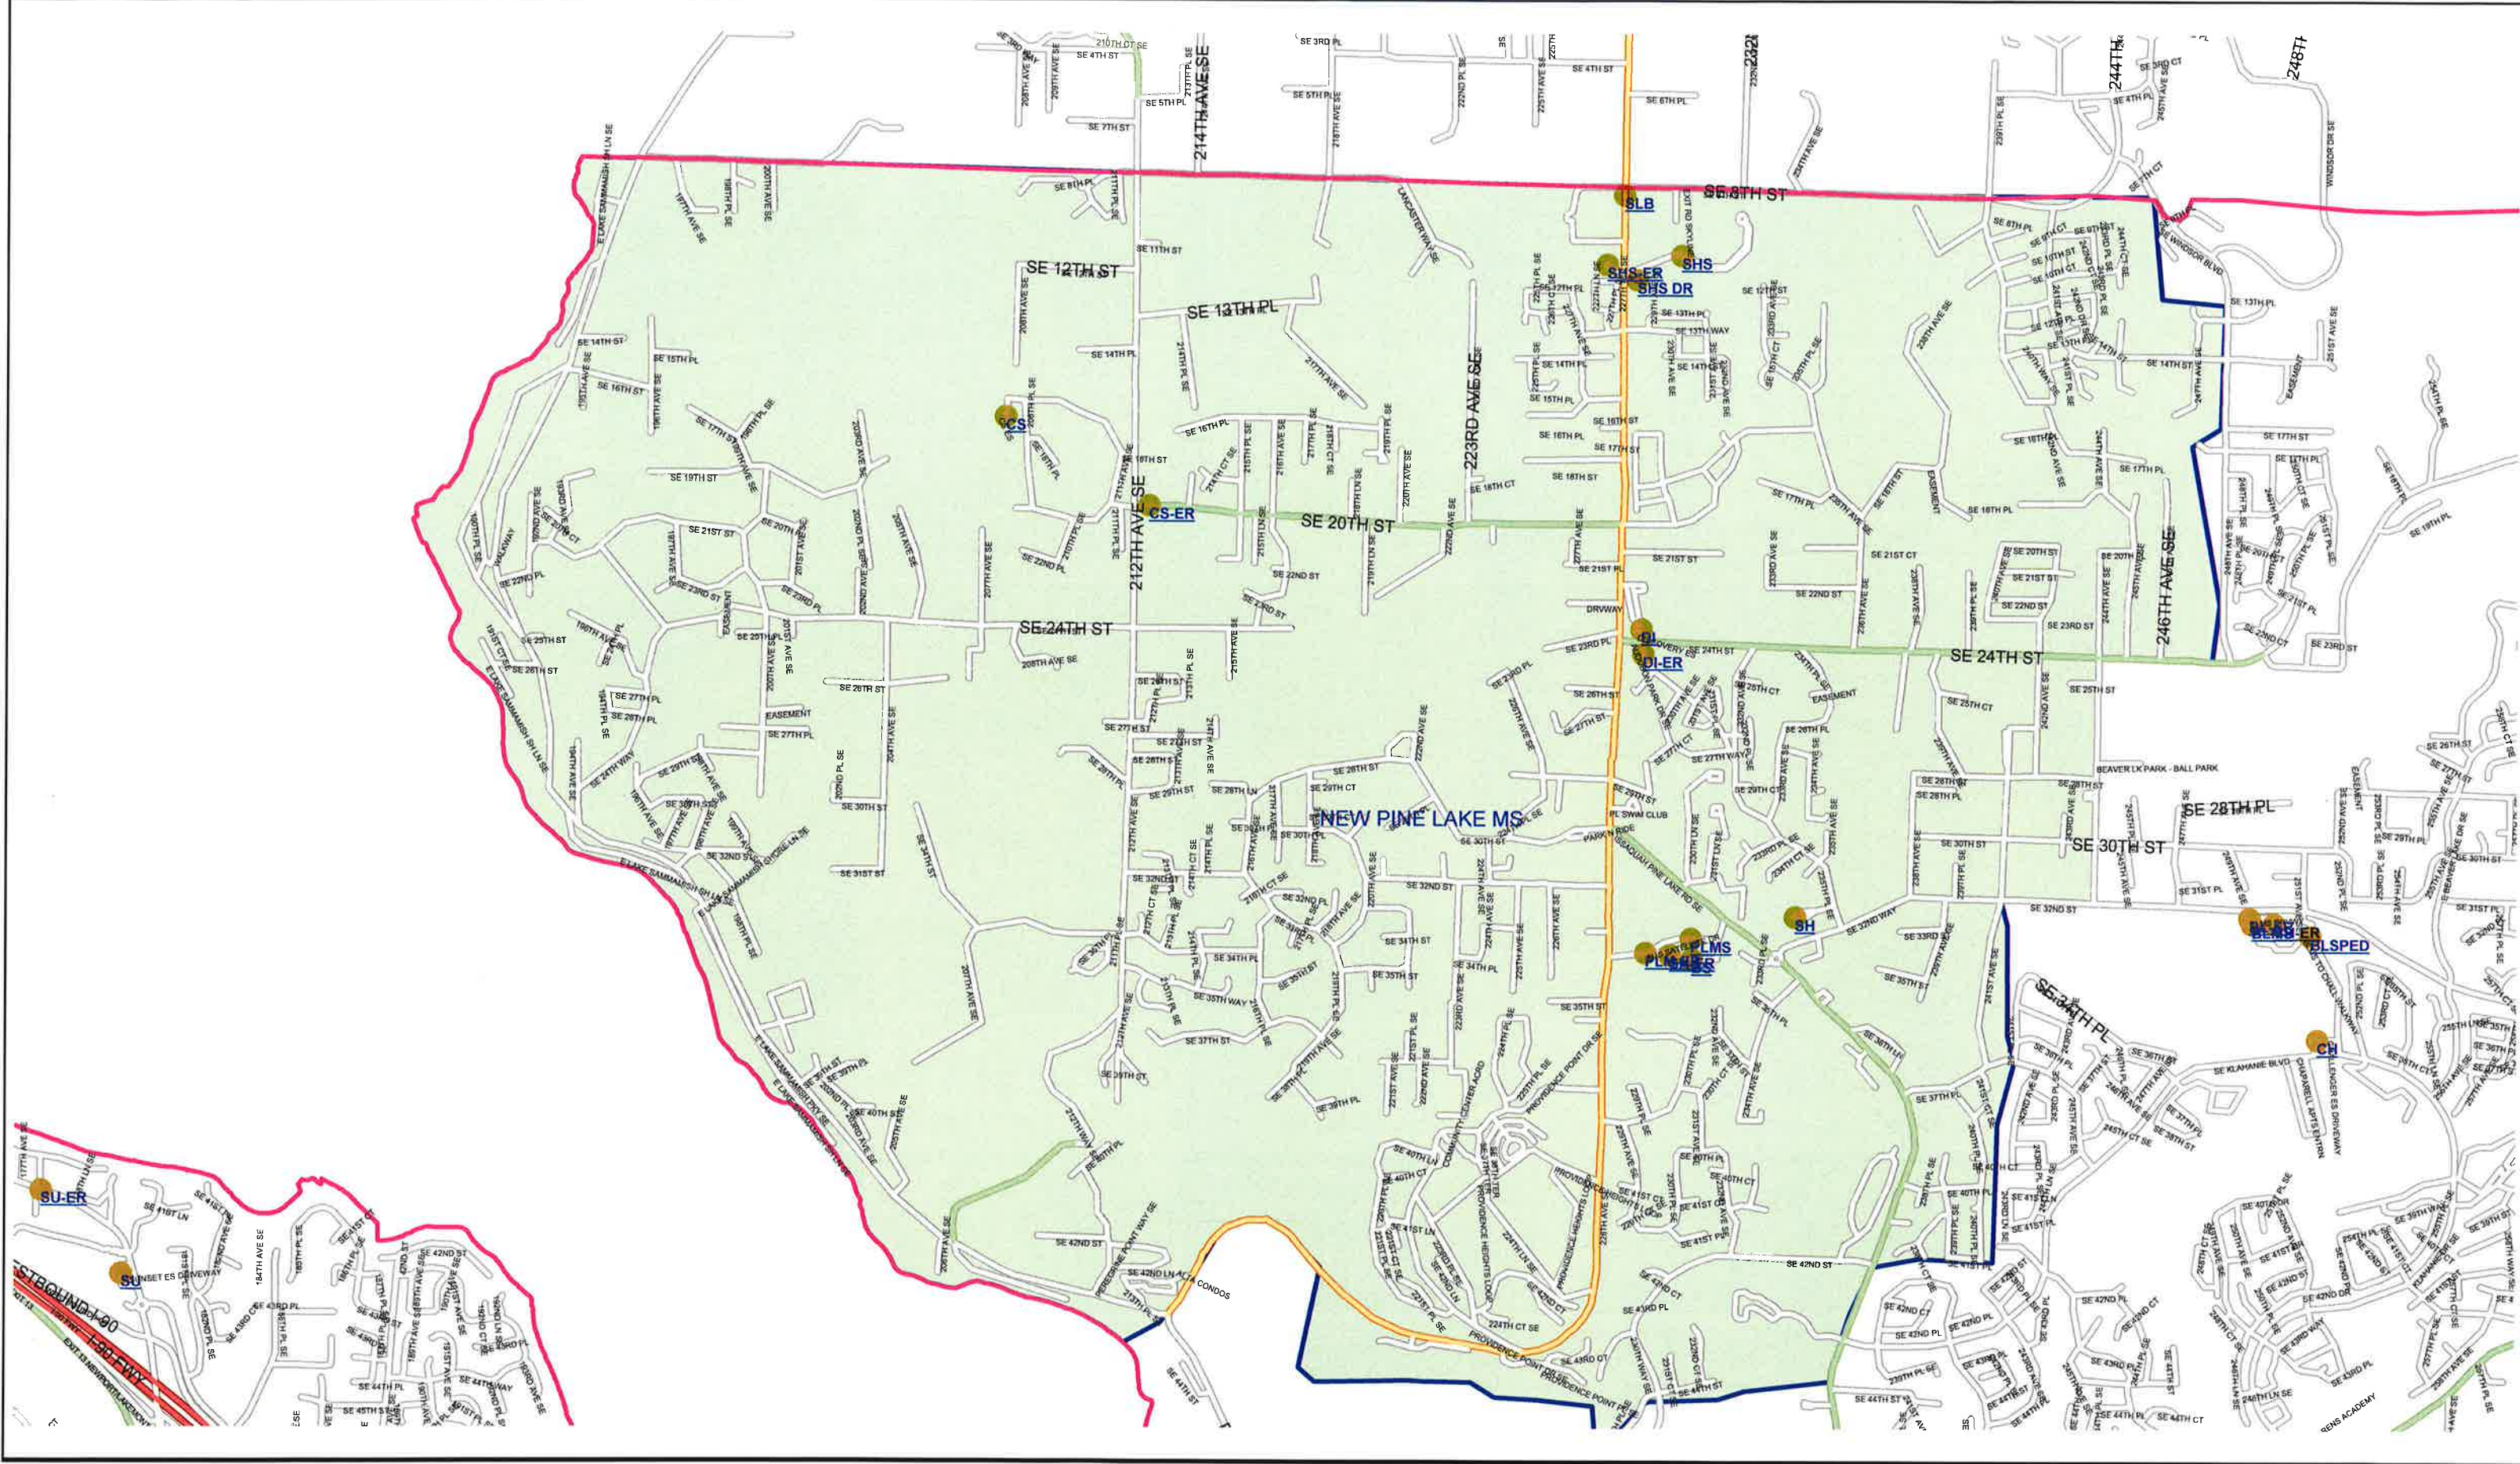

Tyler Technologies, Inc.
 11 Cornell Rd.
 Latham, NY 12110
 2/2/2021 12:39:55 PM

Map adapted from
 1:

NEW ELEMENTARY #17 BOUNDARY
 Versatrans Base Map
 NEW ELEM 17 > PLMS > SKY

Tyler Technologies, Inc.
 11 Cornell Rd.
 Latham, NY 12110
 1/28/2021 3:14:18 PM

Map adapted from
 1:

SKYLINE HS BOUNDARY
Versatrans Base Map
ELEM 17 > PLMS > SKY

Scale: 1" = 1985 feet