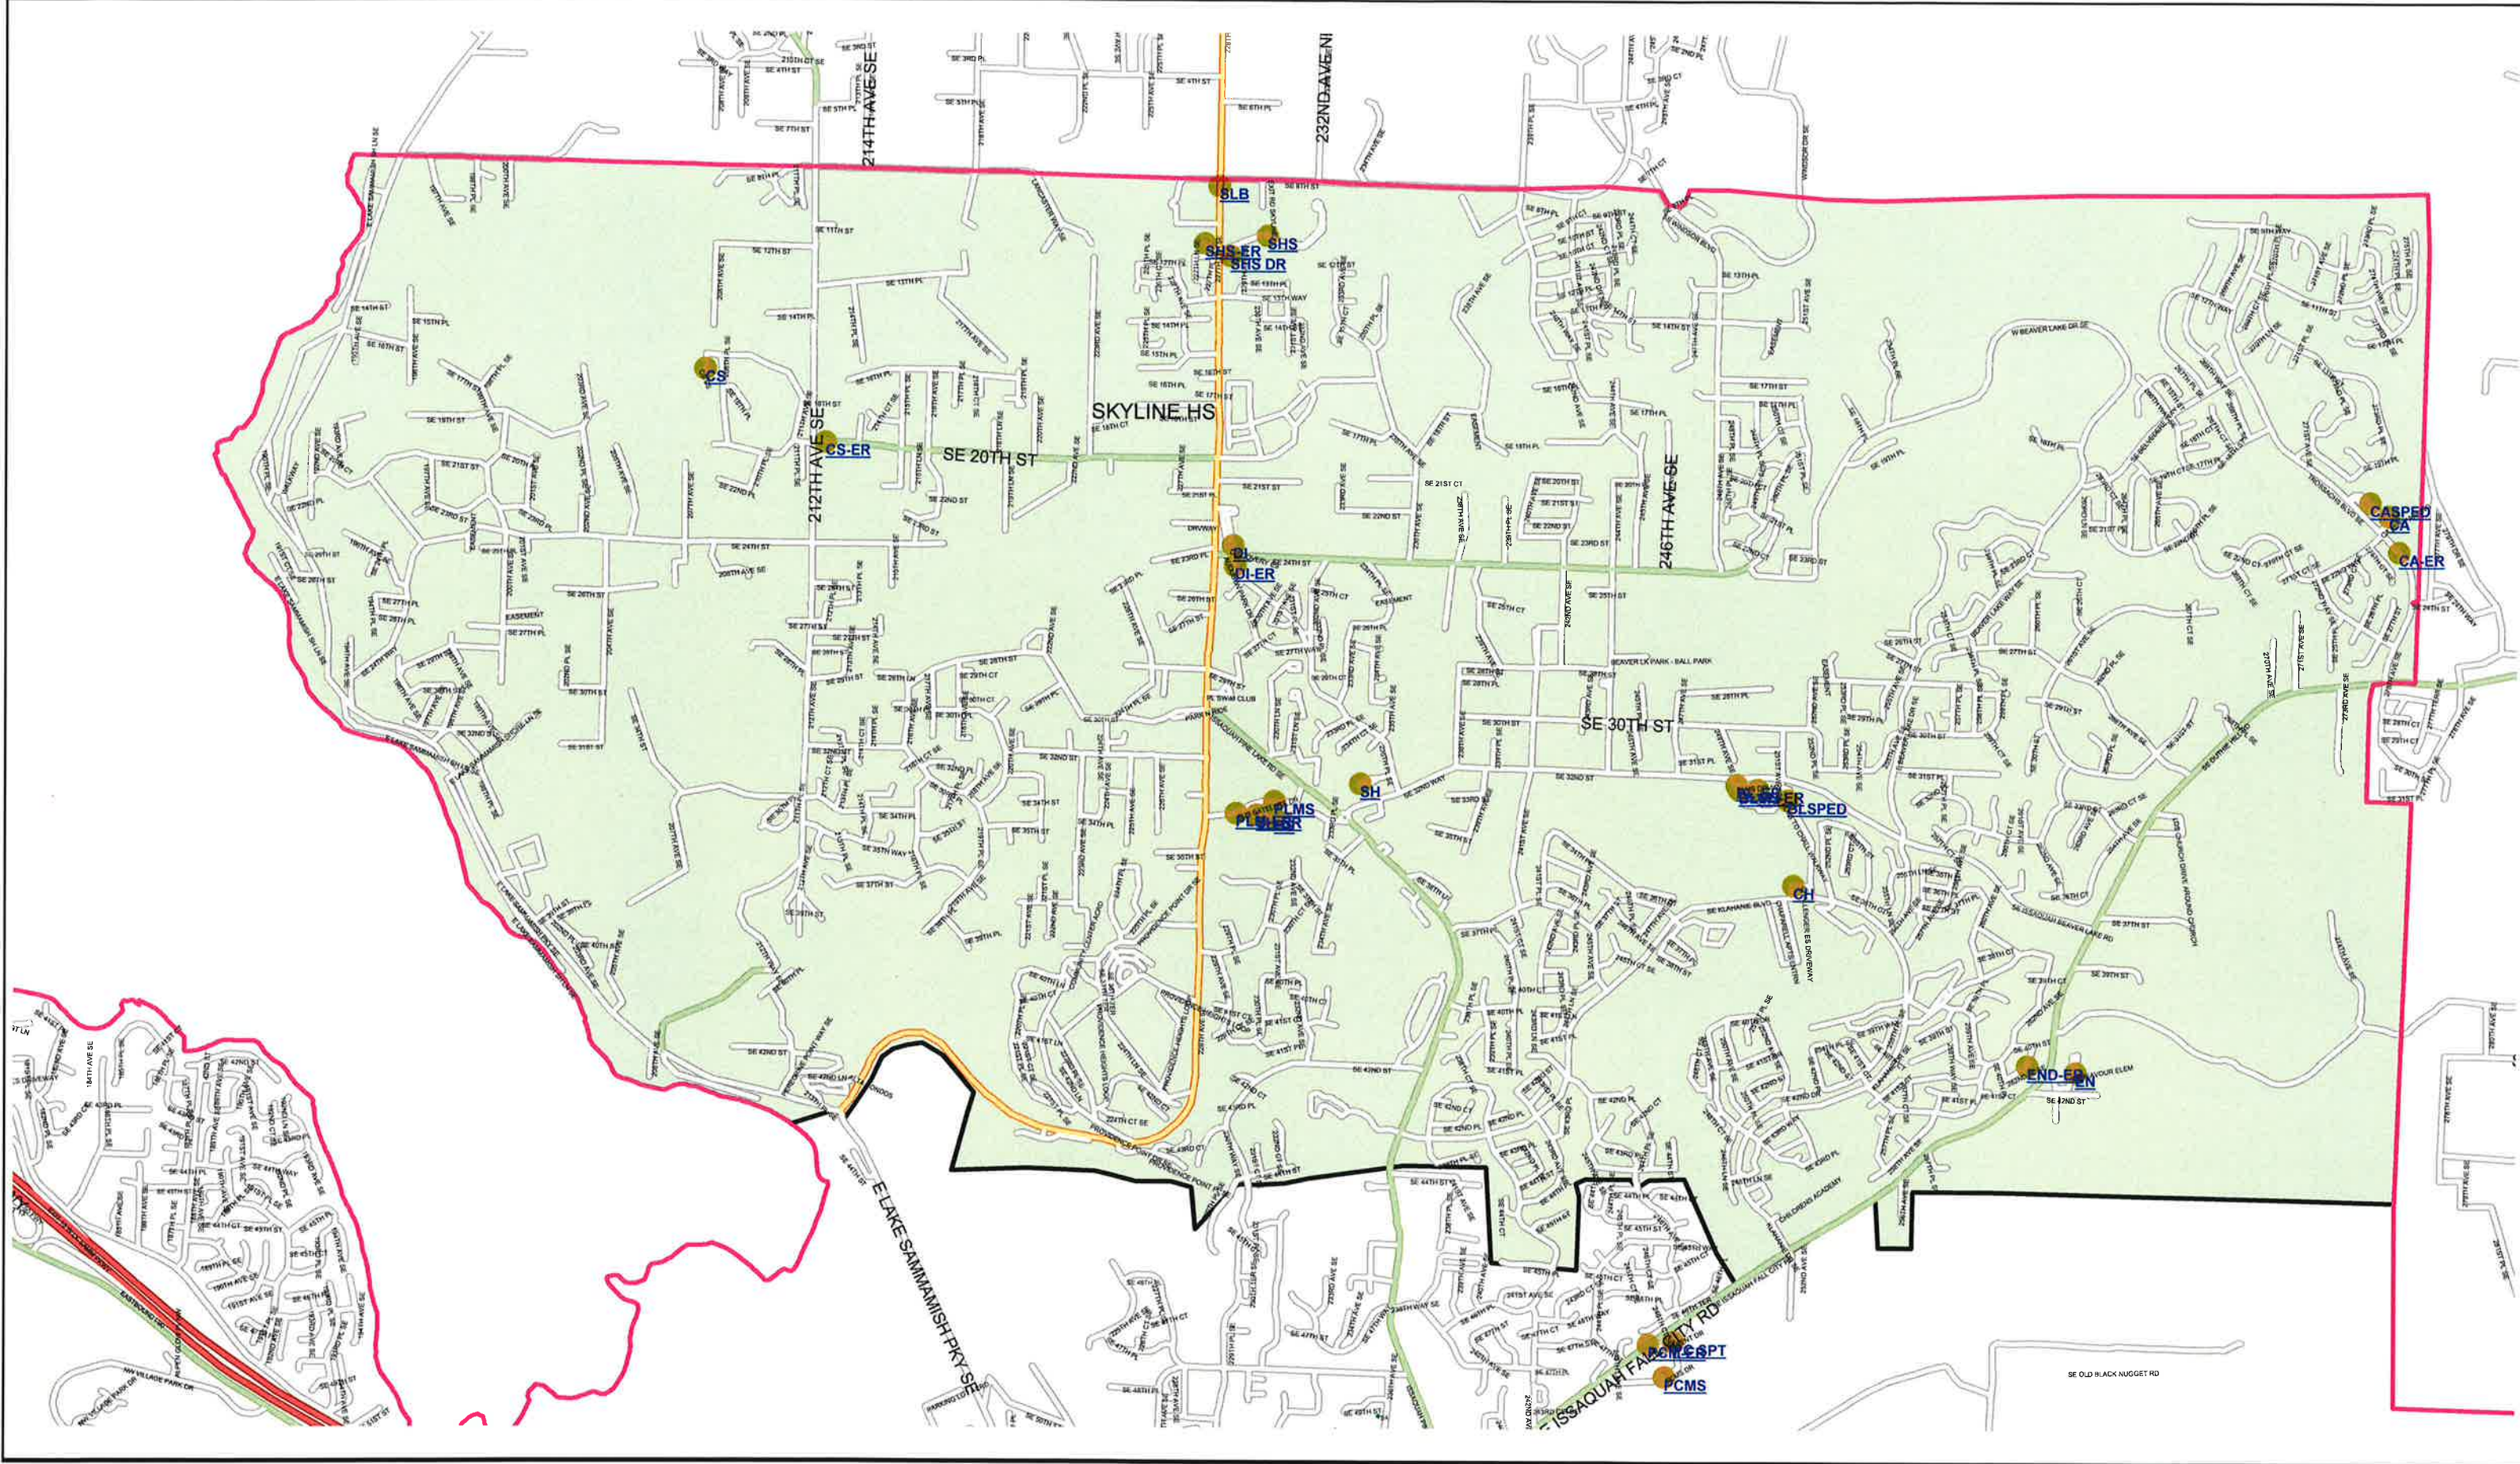

Tyler Technologies, Inc.
 11 Cornell Rd.
 Latham, NY 12110
 2/2/2021 12:39:55 PM

Map adapted from
 1:

NEW ELEMENTARY #17 BOUNDARY
 Versatrans Base Map
 NEW ELEM 17 > PLMS > SKY

Tyler Technologies, Inc.
 11 Cornell Rd.
 Latham, NY 12110
 1/28/2021 3:14:18 PM

Map adapted from
 1:

SKYLINE HS BOUNDARY
Versatrans Base Map
ELEM 17 > PLMS > SKY

Scale: 1" = 1985 feet