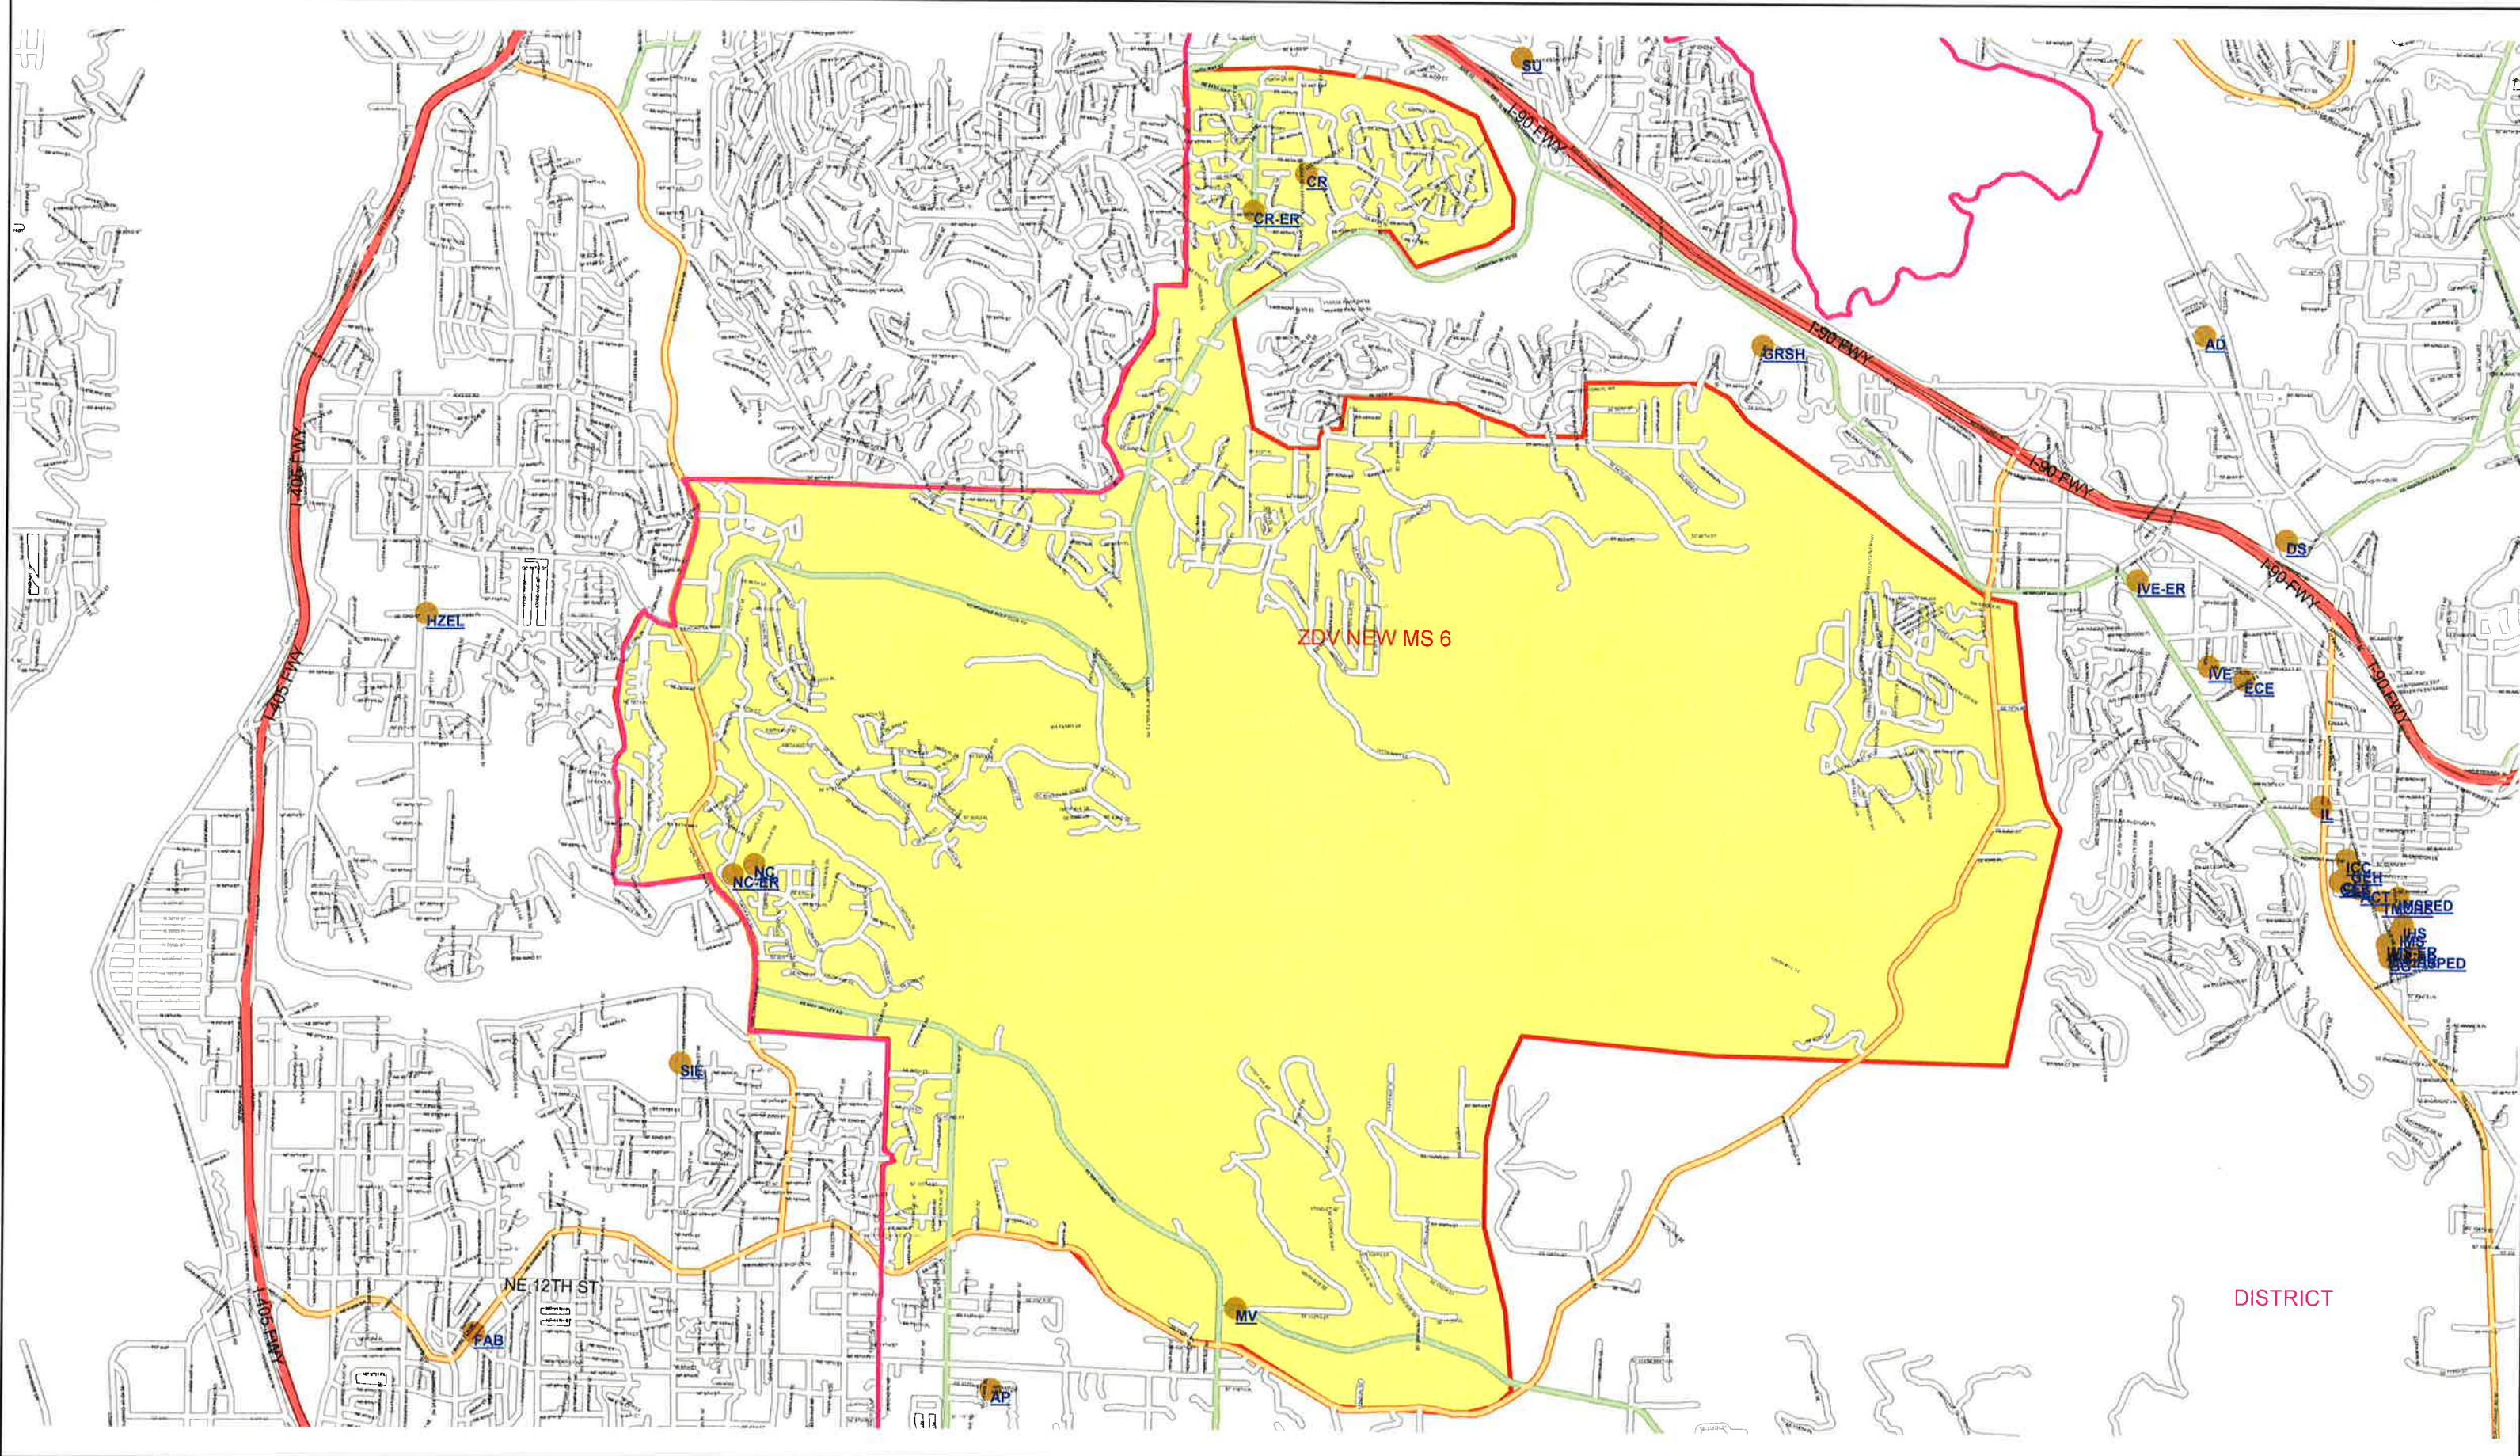

Tyler Technologies, Inc.
 11 Cornell Rd.
 Latham, NY 12110
 1/26/2021 7:53:05 AM

Map adapted from
 1:

COUGAR RIDGE ELEM BOUNDARY
 Versatrans Base Map
 CR > MS6 > IHS

Tyler Technologies, Inc.
 11 Cornell Rd.
 Latham, NY 12110
 1/26/2021 8:19:46 AM

Map adapted from
 1:

ISSAQUAH HIGH BOUNDARY
 Versatrans Base Map
 CR > MS6 > IHS