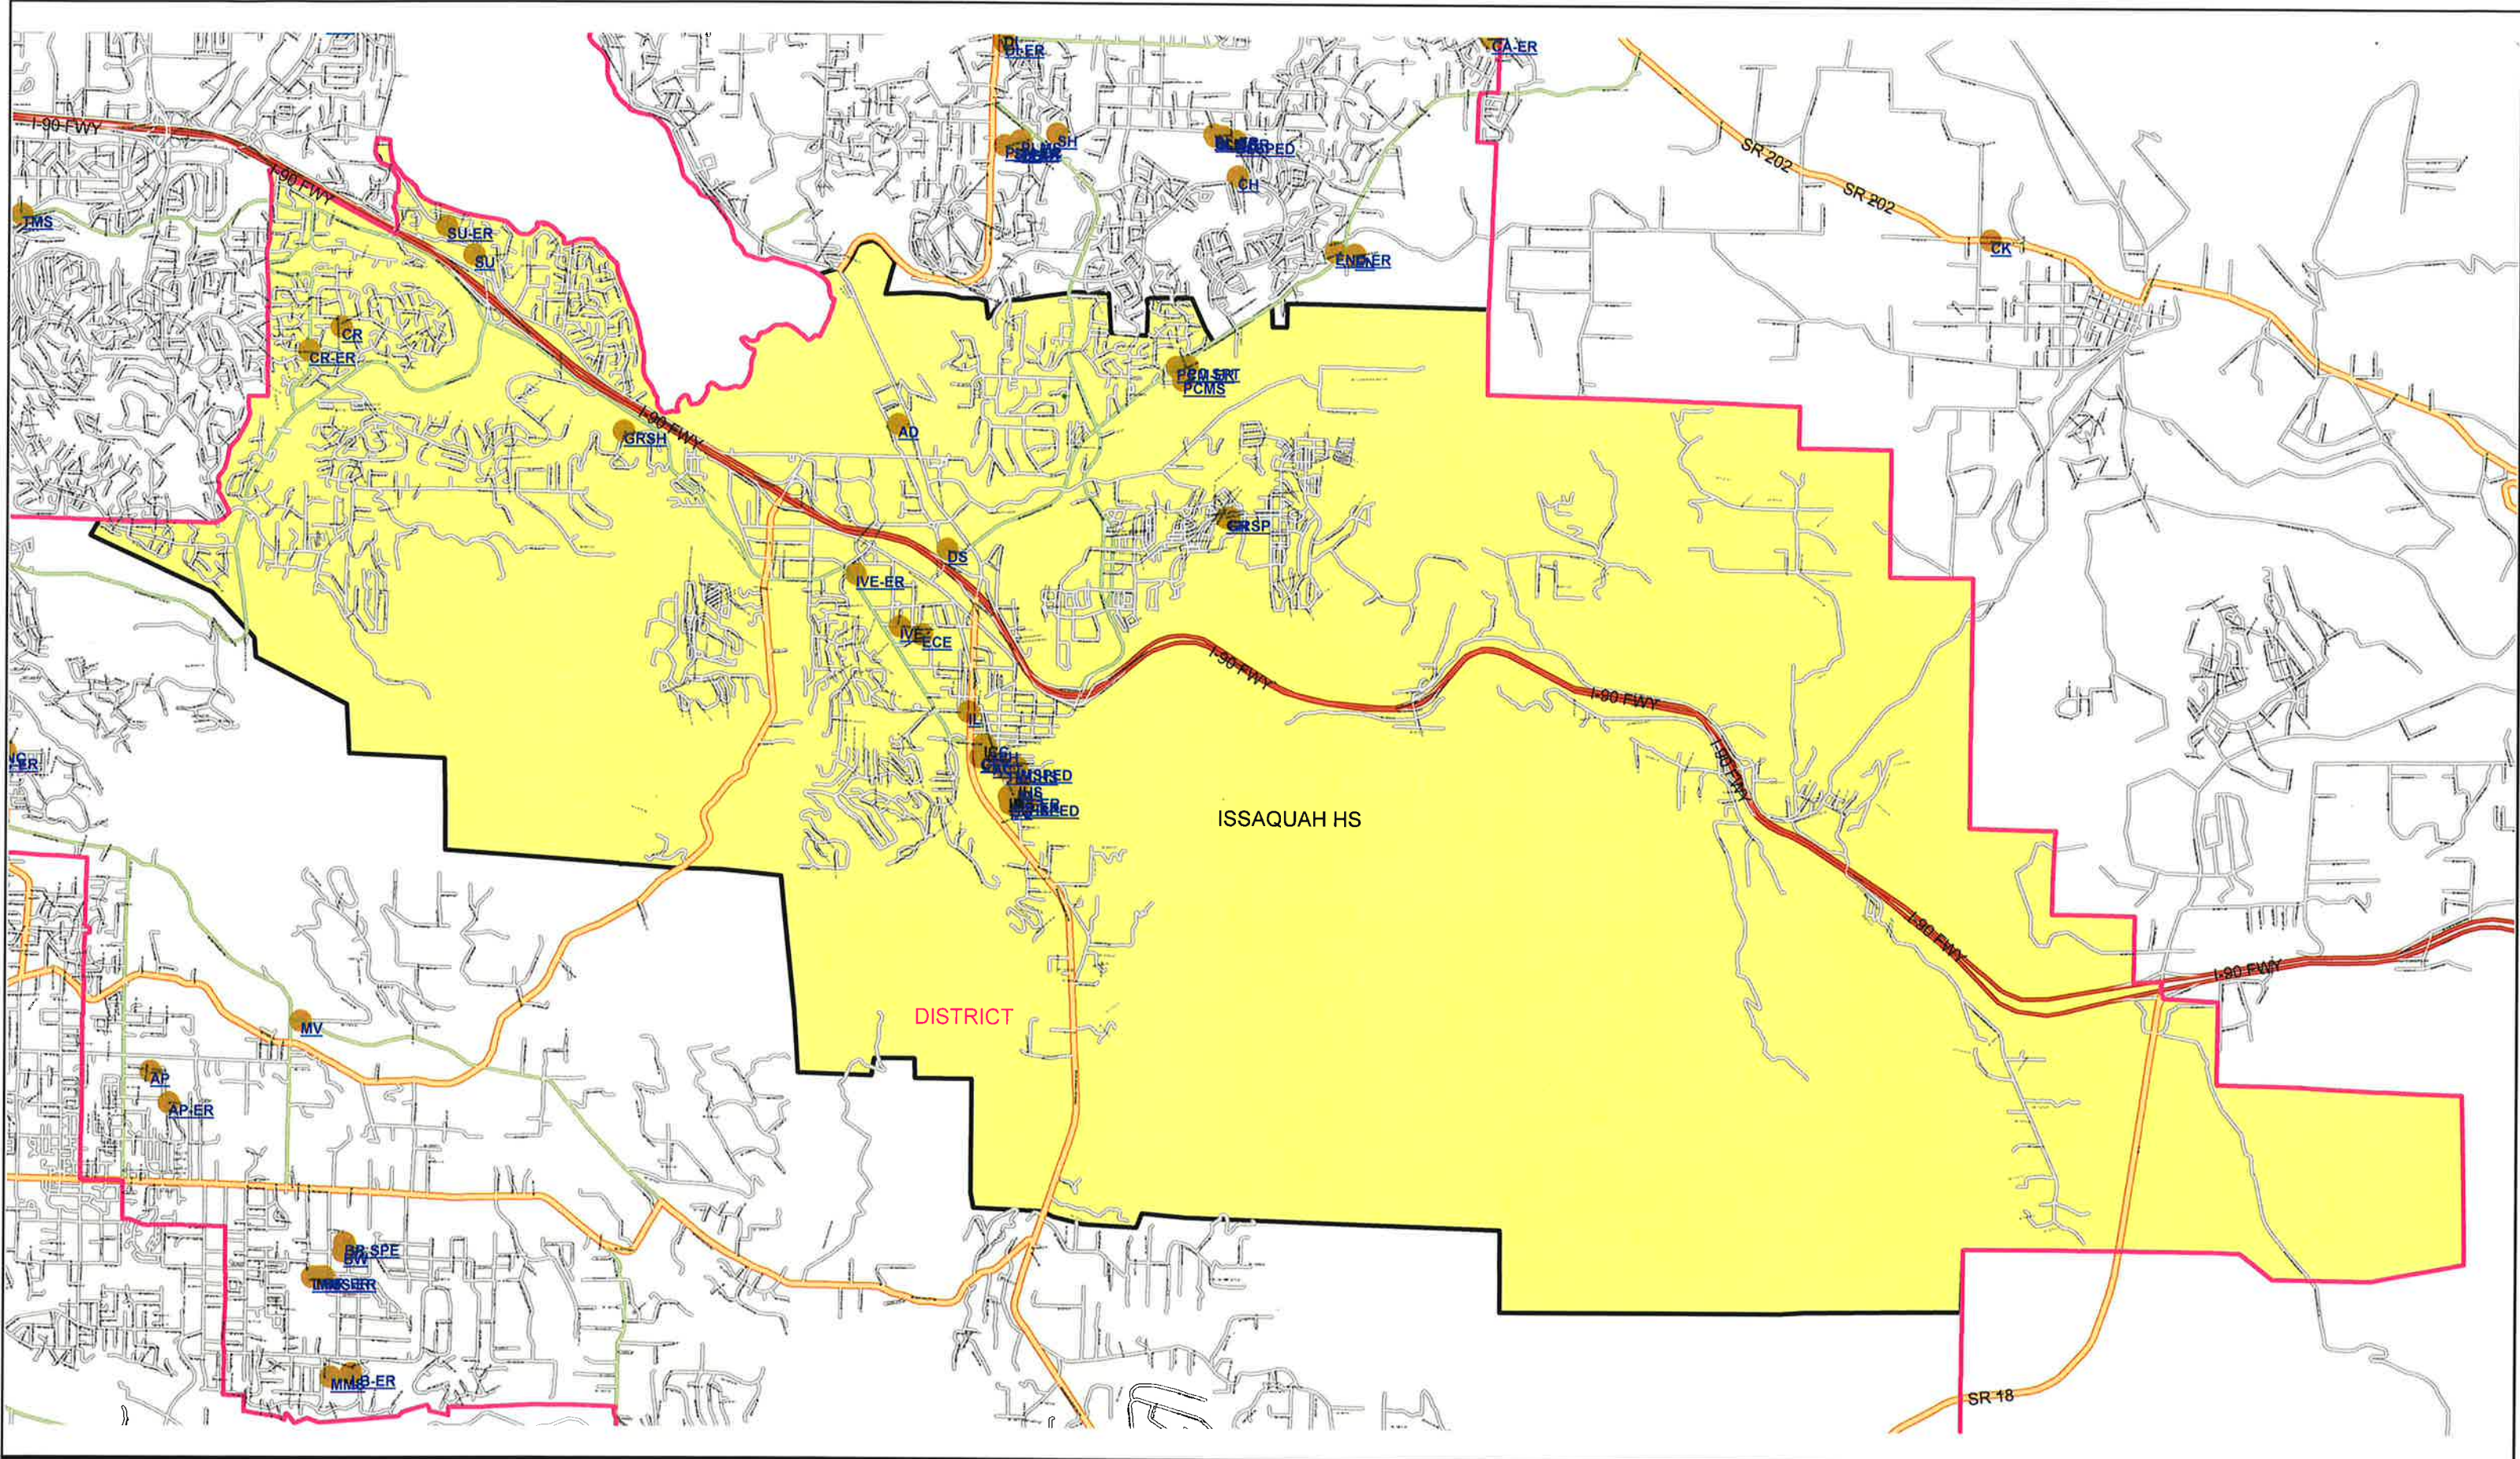

Tyler Technologies, Inc.
 11 Cornell Rd.
 Latham, NY 12110
 1/26/2021 7:53:05 AM

Map adapted from
 1:

COUGAR RIDGE ELEM BOUNDARY
 Versatrans Base Map
 CR > MS6 > IHS

Tyler Technologies, Inc.
 11 Cornell Rd.
 Latham, NY 12110
 1/26/2021 8:19:46 AM

Map adapted from
 1:

ISSAQUAH HIGH BOUNDARY
 Versatrans Base Map
 CR > MS6 > IHS