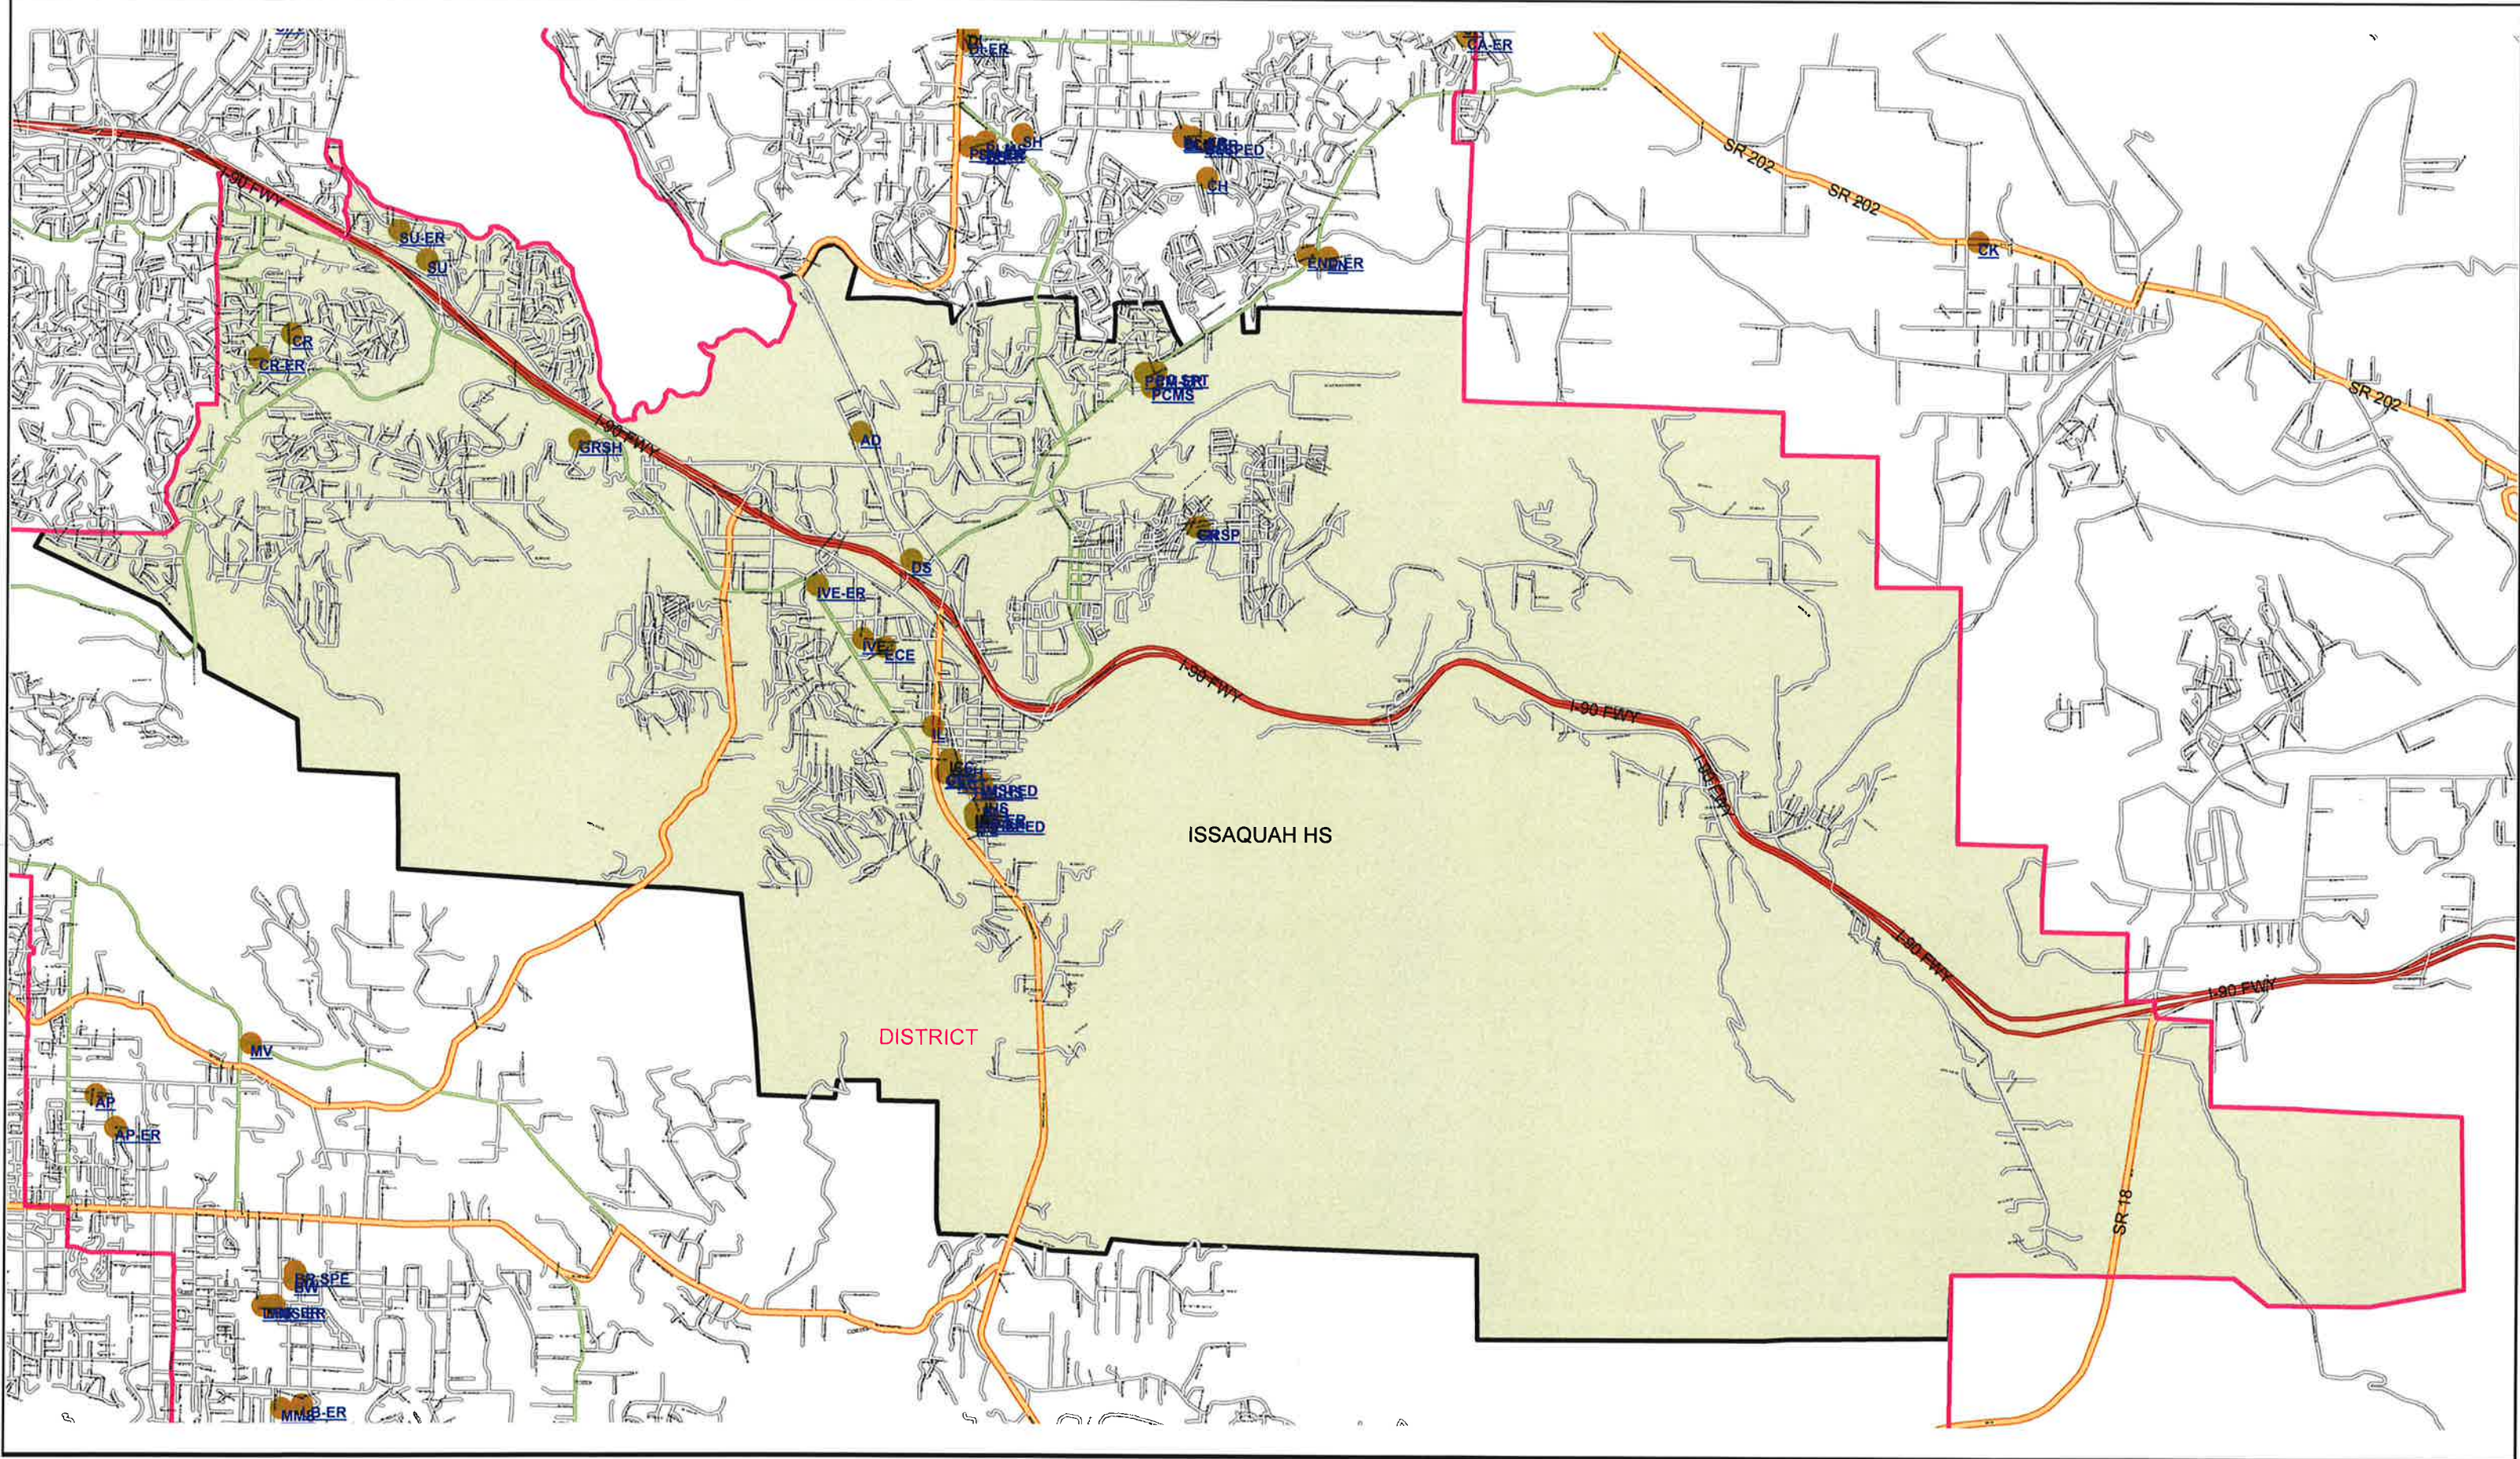

Tyler Technologies, Inc.
 11 Cornell Rd.
 Latham, NY 12110
 1/26/2021 10:51:01 AM

Map adapted from
 1:

CLARK ELEMENTARY BOUNDARY
 Versatrans Base Map
 CL > IMS > IHS

Tyler Technologies, Inc.
 11 Cornell Rd.
 Latham, NY 12110
 1/26/2021 11:15:26 AM

Map adapted from
 1:

ISSAQUAH MIDDLE BOUNDARY
 Versatrans Base Map
 CL > IMS > IHS

Tyler Technologies, Inc.
 11 Cornell Rd.
 Latham, NY 12110
 1/26/2021 11:17:56 AM

Map adapted from
 1:

ISSAQUAH HIGH BOUNDARY
 Versatrans Base Map
 CL > IMS > IHS