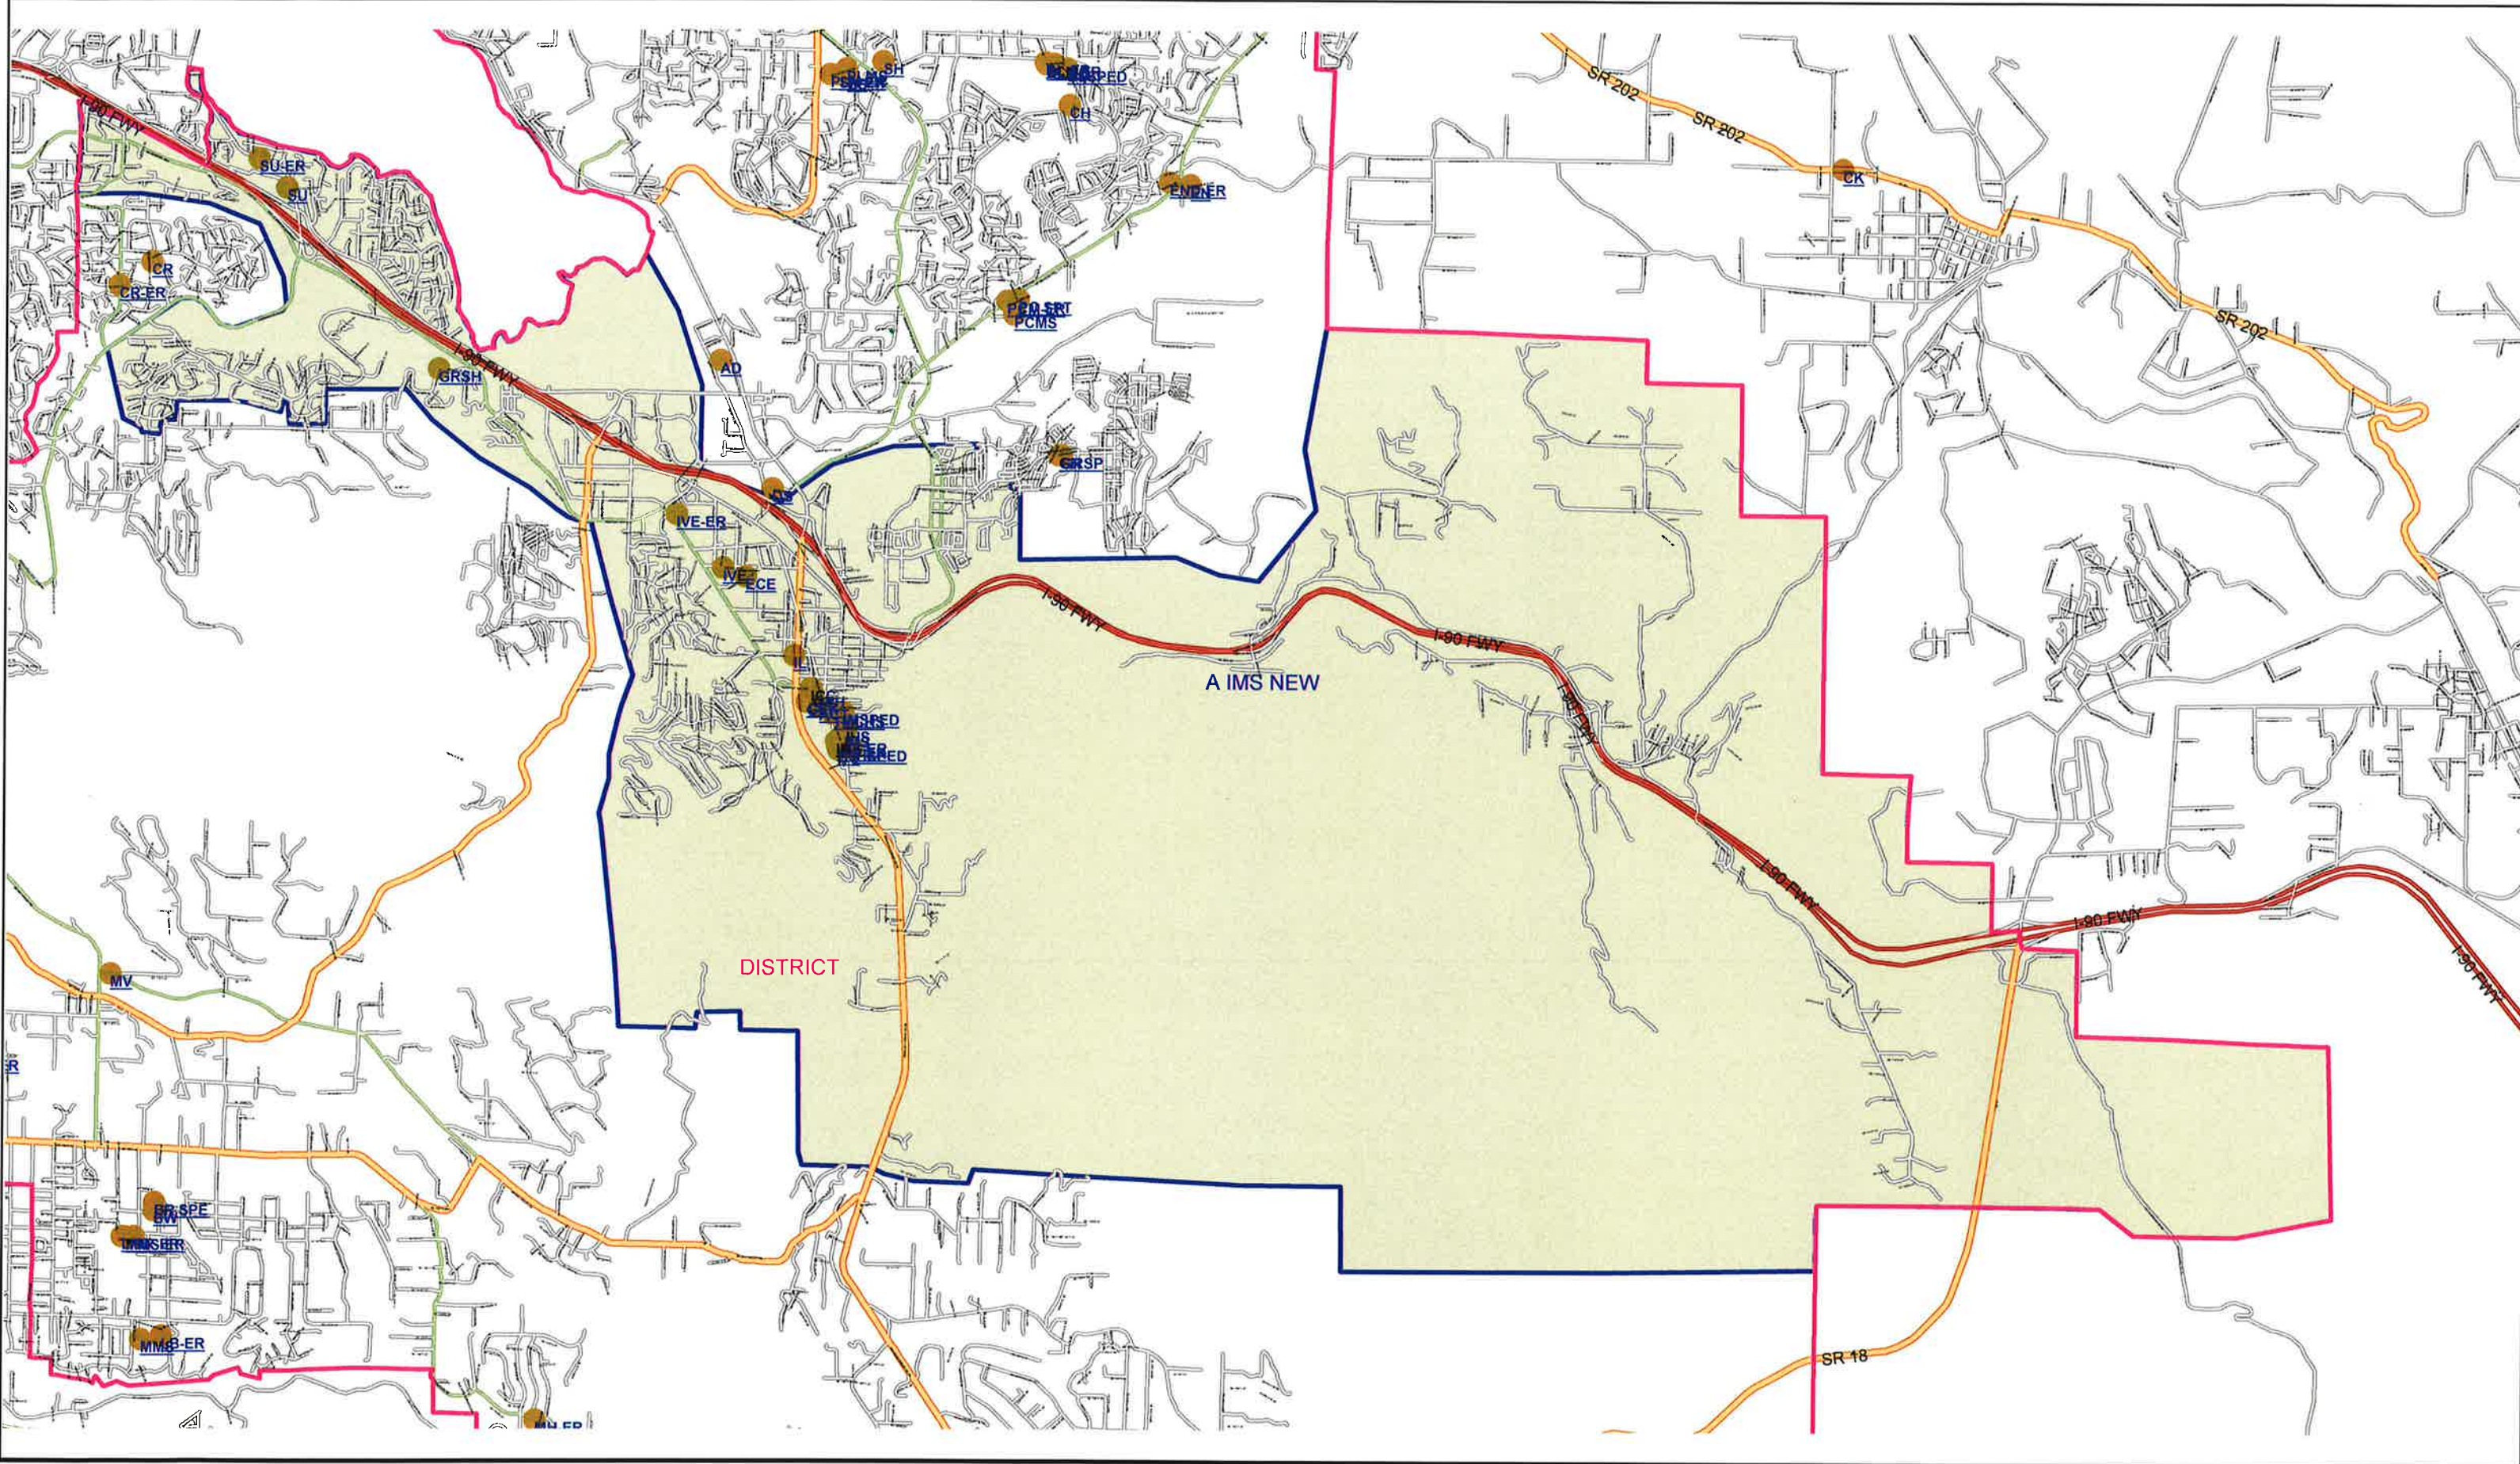

Tyler Technologies, Inc.
 11 Cornell Rd.
 Latham, NY 12110
 1/26/2021 10:51:01 AM

Map adapted from
 1:

CLARK ELEMENTARY BOUNDARY
 Versatrans Base Map
 CL > IMS > IHS

Tyler Technologies, Inc.
 11 Cornell Rd.
 Latham, NY 12110
 1/26/2021 11:15:26 AM

Map adapted from
 1:

ISSAQUAH MIDDLE BOUNDARY
 Versatrans Base Map
 CL > IMS > IHS

Tyler Technologies, Inc.
 11 Cornell Rd.
 Latham, NY 12110
 1/26/2021 11:17:56 AM

Map adapted from
 1:

ISSAQUAH HIGH BOUNDARY
 Versatrans Base Map
 CL > IMS > IHS