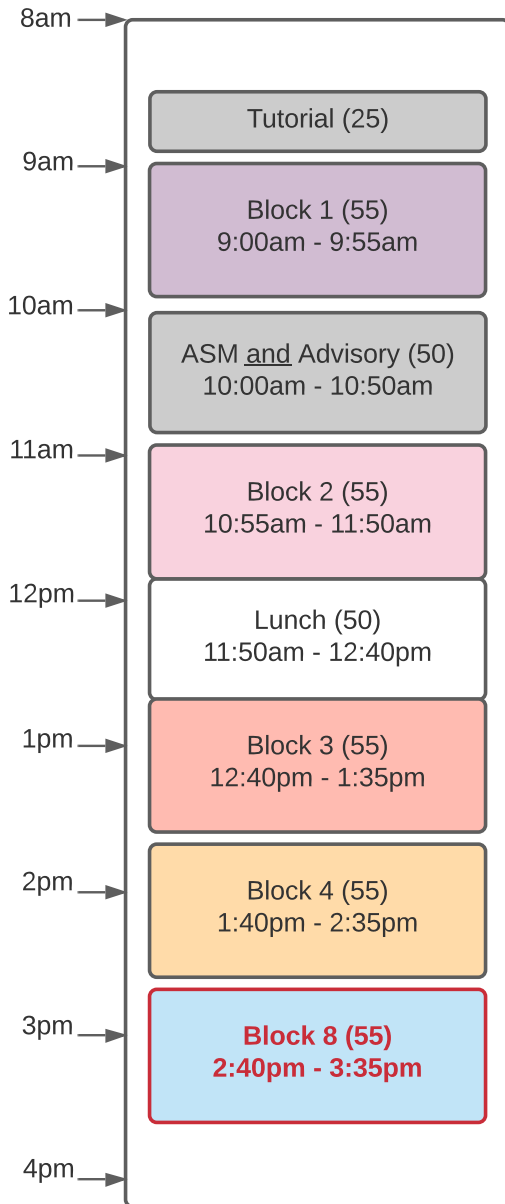

Mon/Tue Only Schedule

MONDAY