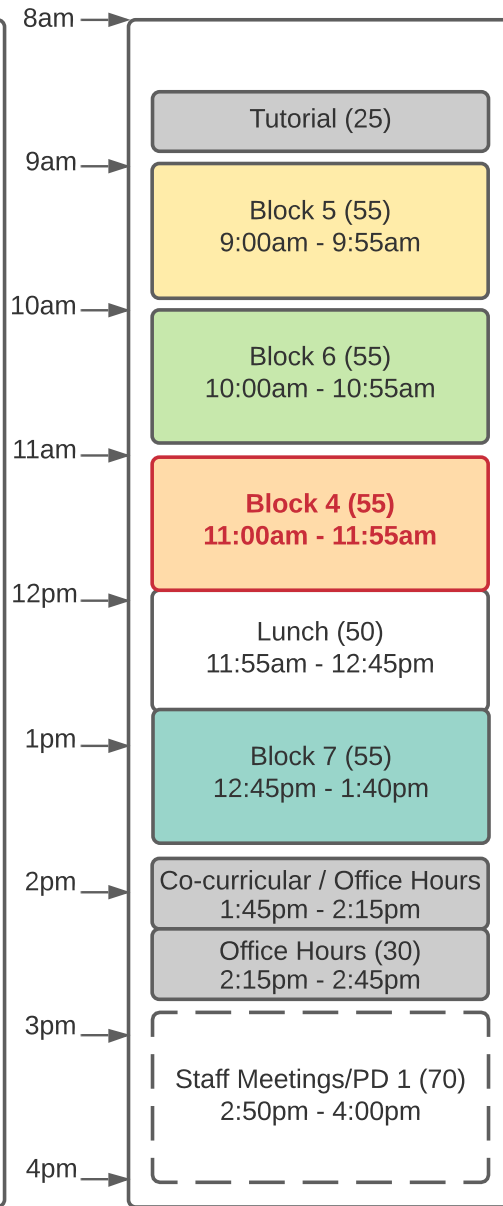

No-Friday Schedule

MONDAY

TUESDAY

WEDNESDAY

THURSDAY

FRIDAY

Contact time per class per week: 1 hour 50 minutes