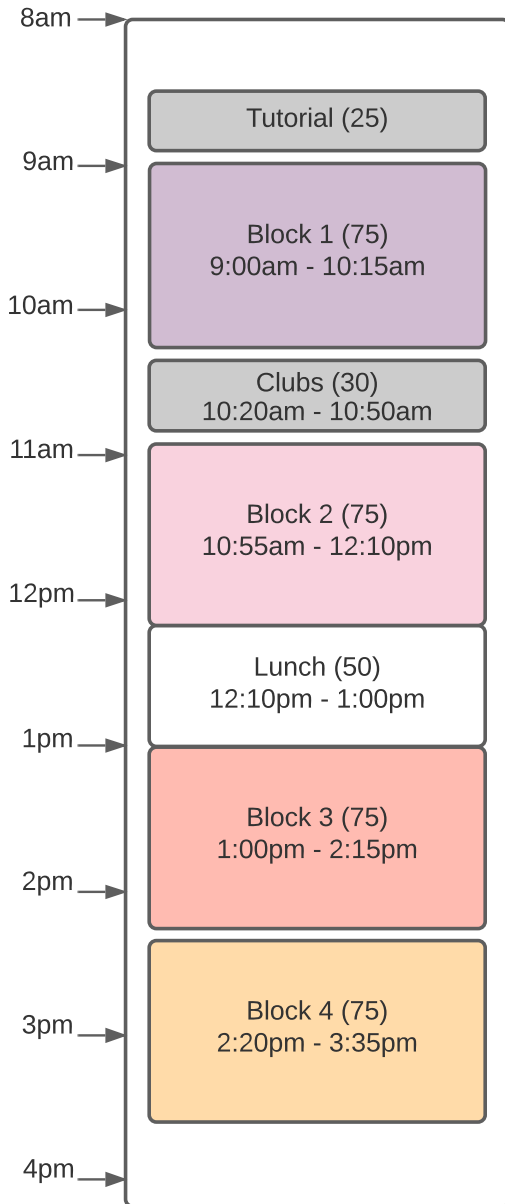

Kirby School Weekly Schedule 2021-22

MONDAY