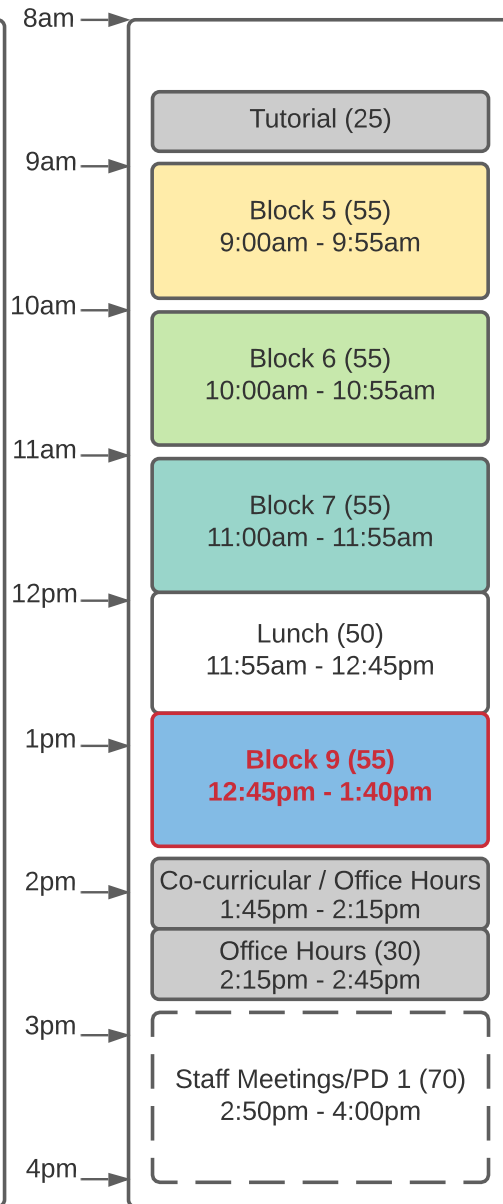

Mon/Tue Only Schedule

MONDAY

TUESDAY

WEDNESDAY

THURSDAY

FRIDAY

Contact time per class per week: 55 minutes