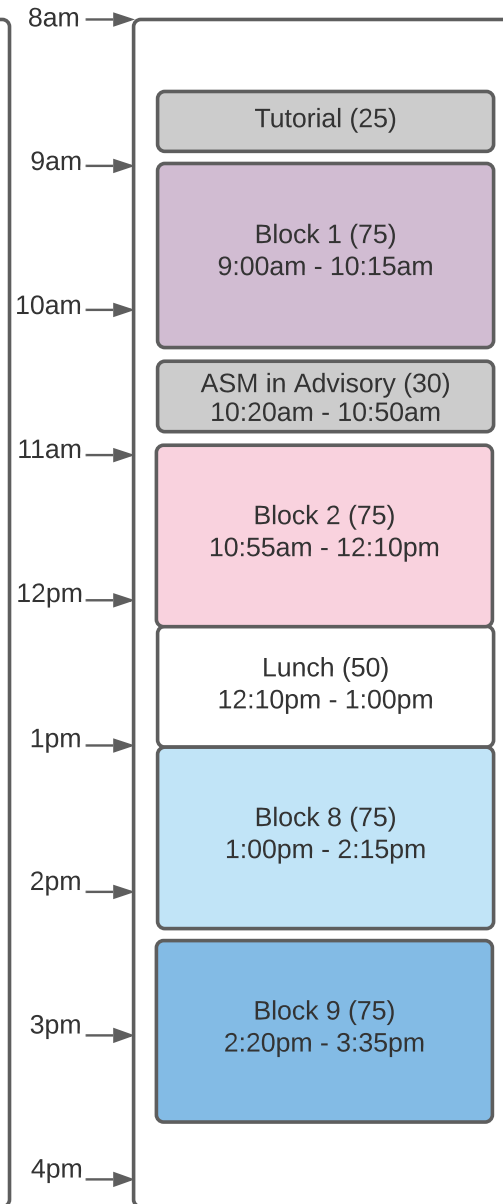

Kirby School Weekly Schedule 2021-22

MONDAY

TUESDAY

WEDNESDAY

THURSDAY

FRIDAY