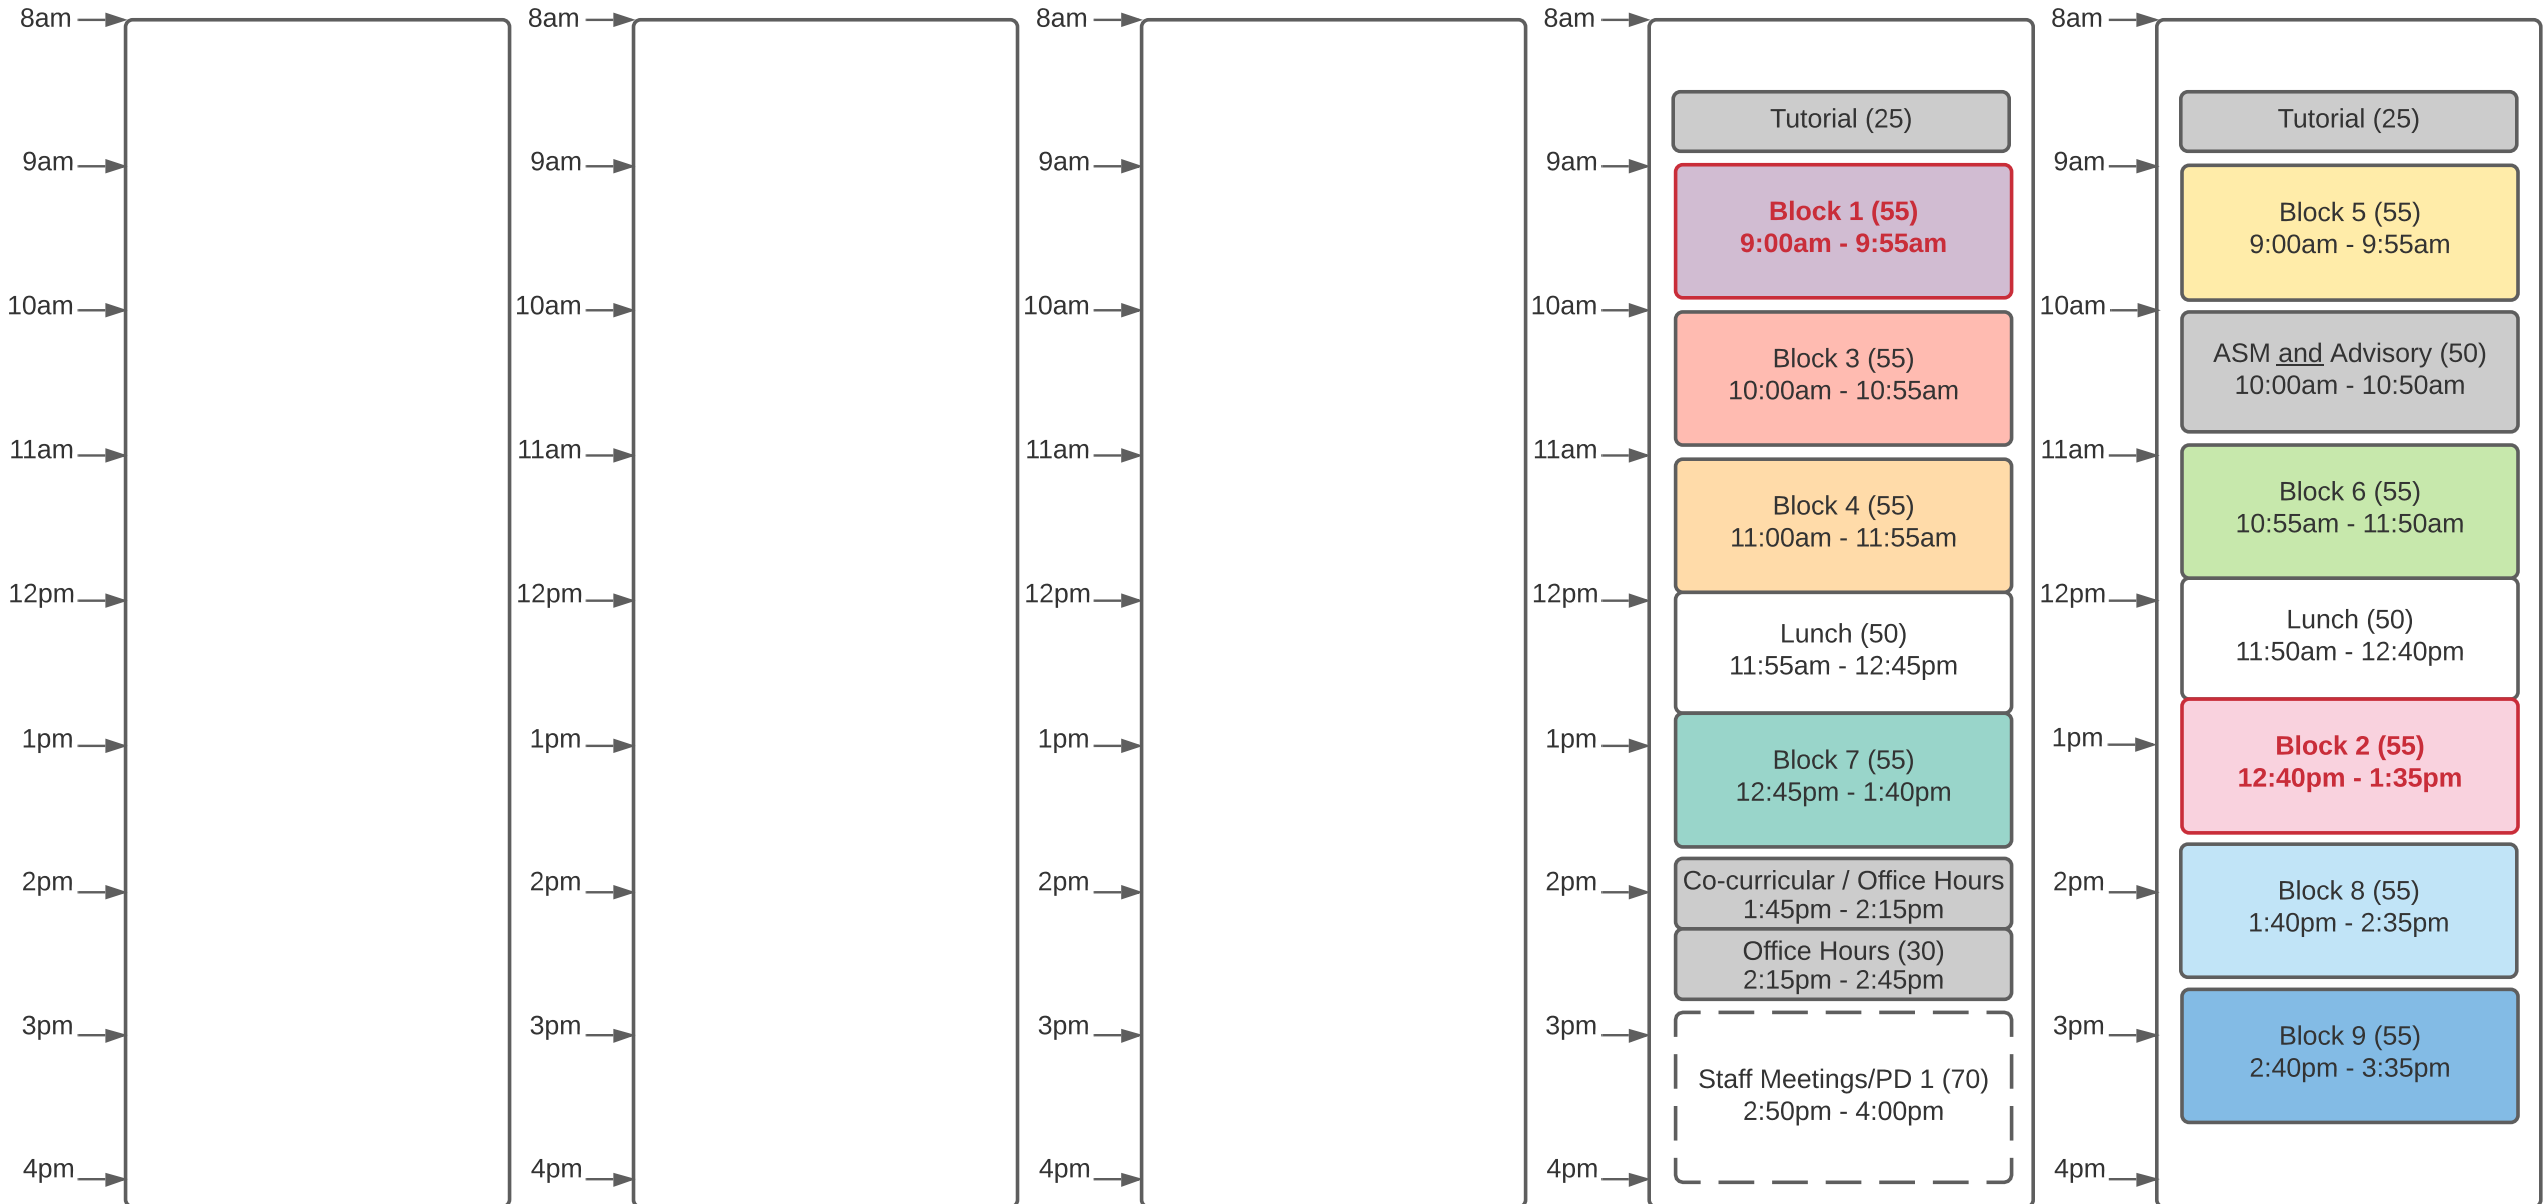

Thu/Fri Only Schedule

MONDAY

TUESDAY

WEDNESDAY

THURSDAY

FRIDAY

Contact time per class per week: 55 minutes