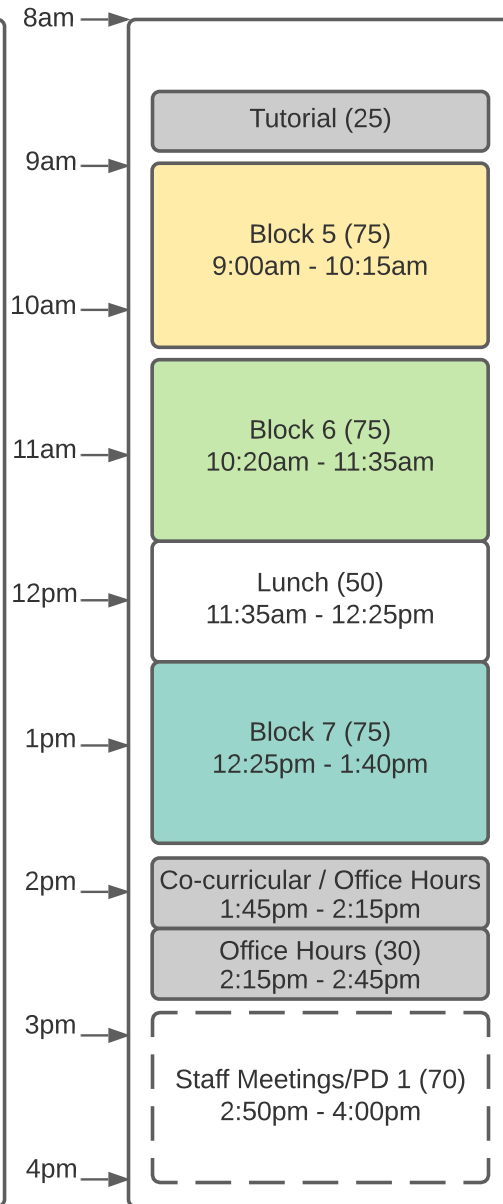

Kirby School Weekly Schedule 2021-22

MONDAY

TUESDAY

WEDNESDAY

THURSDAY

FRIDAY