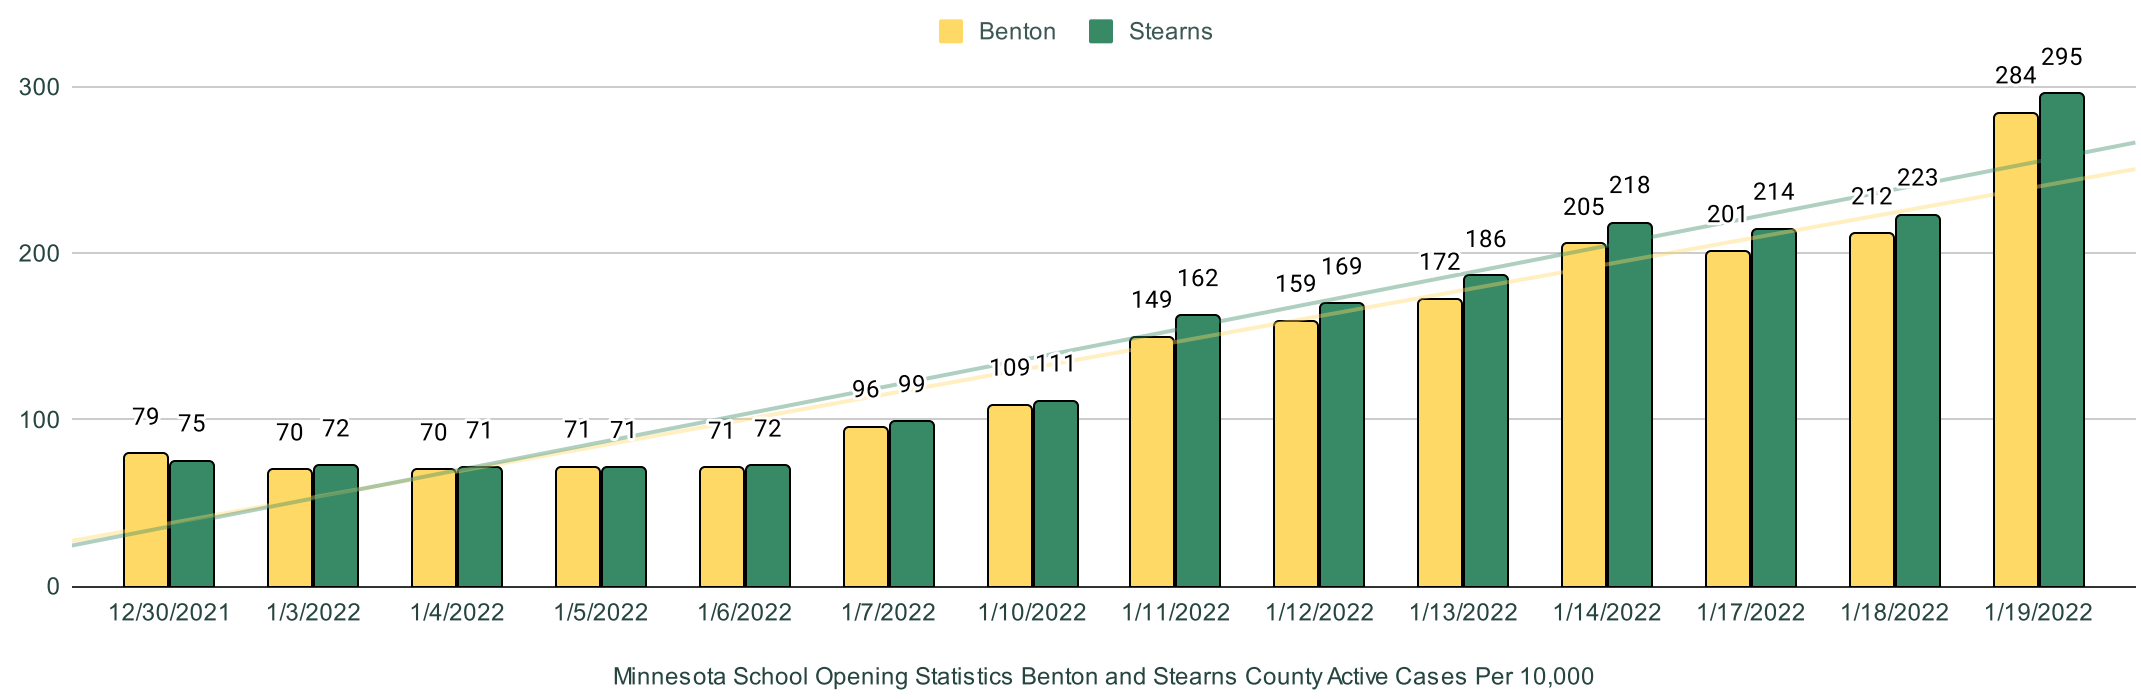

2021-2022 Sauk Rapids-Rice Public Schools COVID-19 Dashboard

Benton County Residents Vaccinated vs Unvaccinated by Age Group 1/17/22

Minnesota Residents - Vaccinated vs Unvaccinated by Age Group 1/17/22

Benton County and Stearns County - Cases by Day

Benton County Cumulative Case Rates by Age Group

Benton and Stearns County Active Cases per 10,000 Minnesota School Opening Statistics

Benton County Active Cases