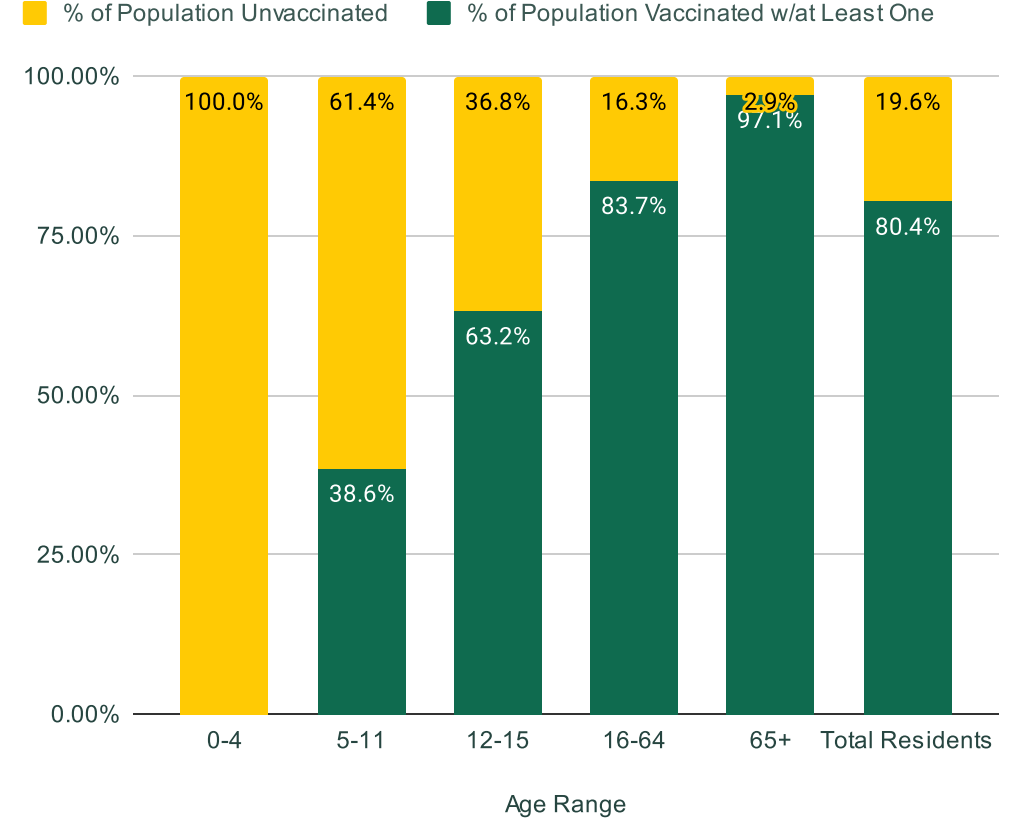

2021-2022 Sauk Rapids-Rice Public Schools COVID-19 Dashboard

Benton County Residents Vaccinated vs Unvaccinated by Age Group 1/17/22

Minnesota Residents - Vaccinated vs Unvaccinated by Age Group 1/17/22