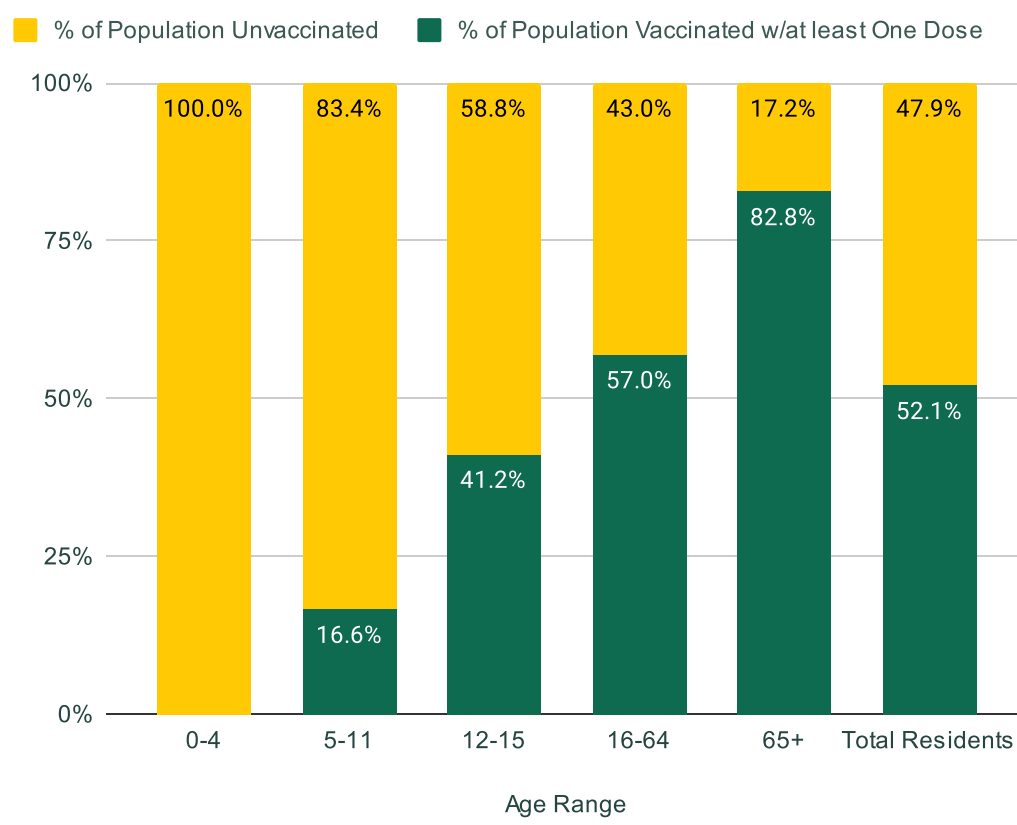

2021-2022 Sauk Rapids-Rice Public Schools COVID-19 Dashboard

Benton County Residents Vaccinated vs Unvaccinated by Age Group 1/17/22

Minnesota Residents - Vaccinated vs Unvaccinated by Age Group 1/17/22