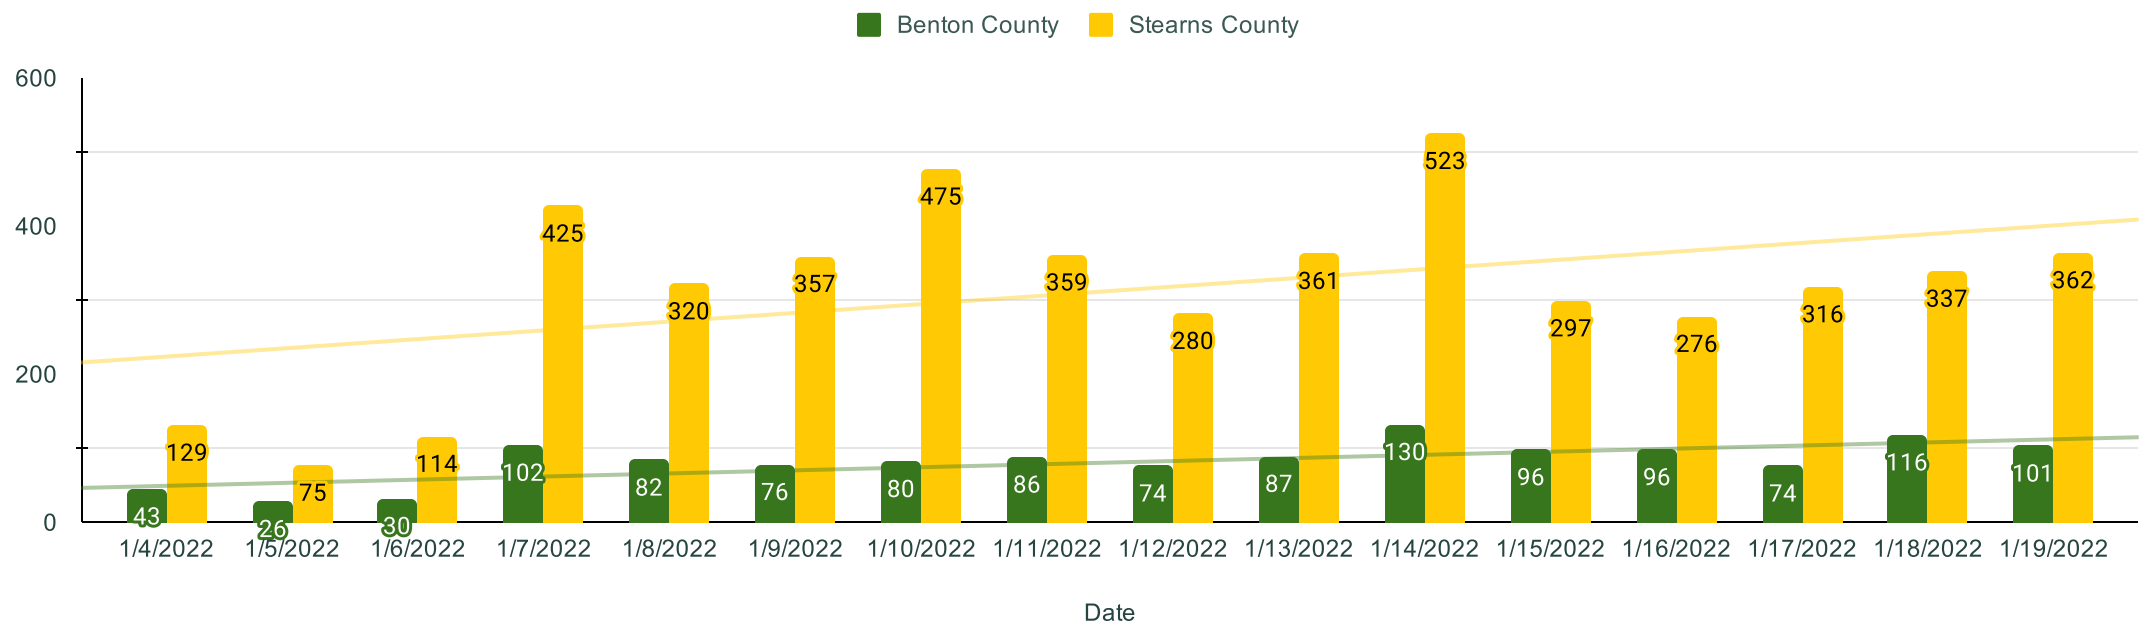

2021-2022 Sauk Rapids-Rice Public Schools COVID-19 Dashboard

Benton County Residents Vaccinated vs Unvaccinated by Age Group 1/17/22

Minnesota Residents - Vaccinated vs Unvaccinated by Age Group 1/17/22

Benton County and Stearns County - Cases by Day

Benton County Cumulative Case Rates by Age Group

Benton and Stearns County Active Cases per 10,000 Minnesota School Opening Statistics

Benton County Active Cases