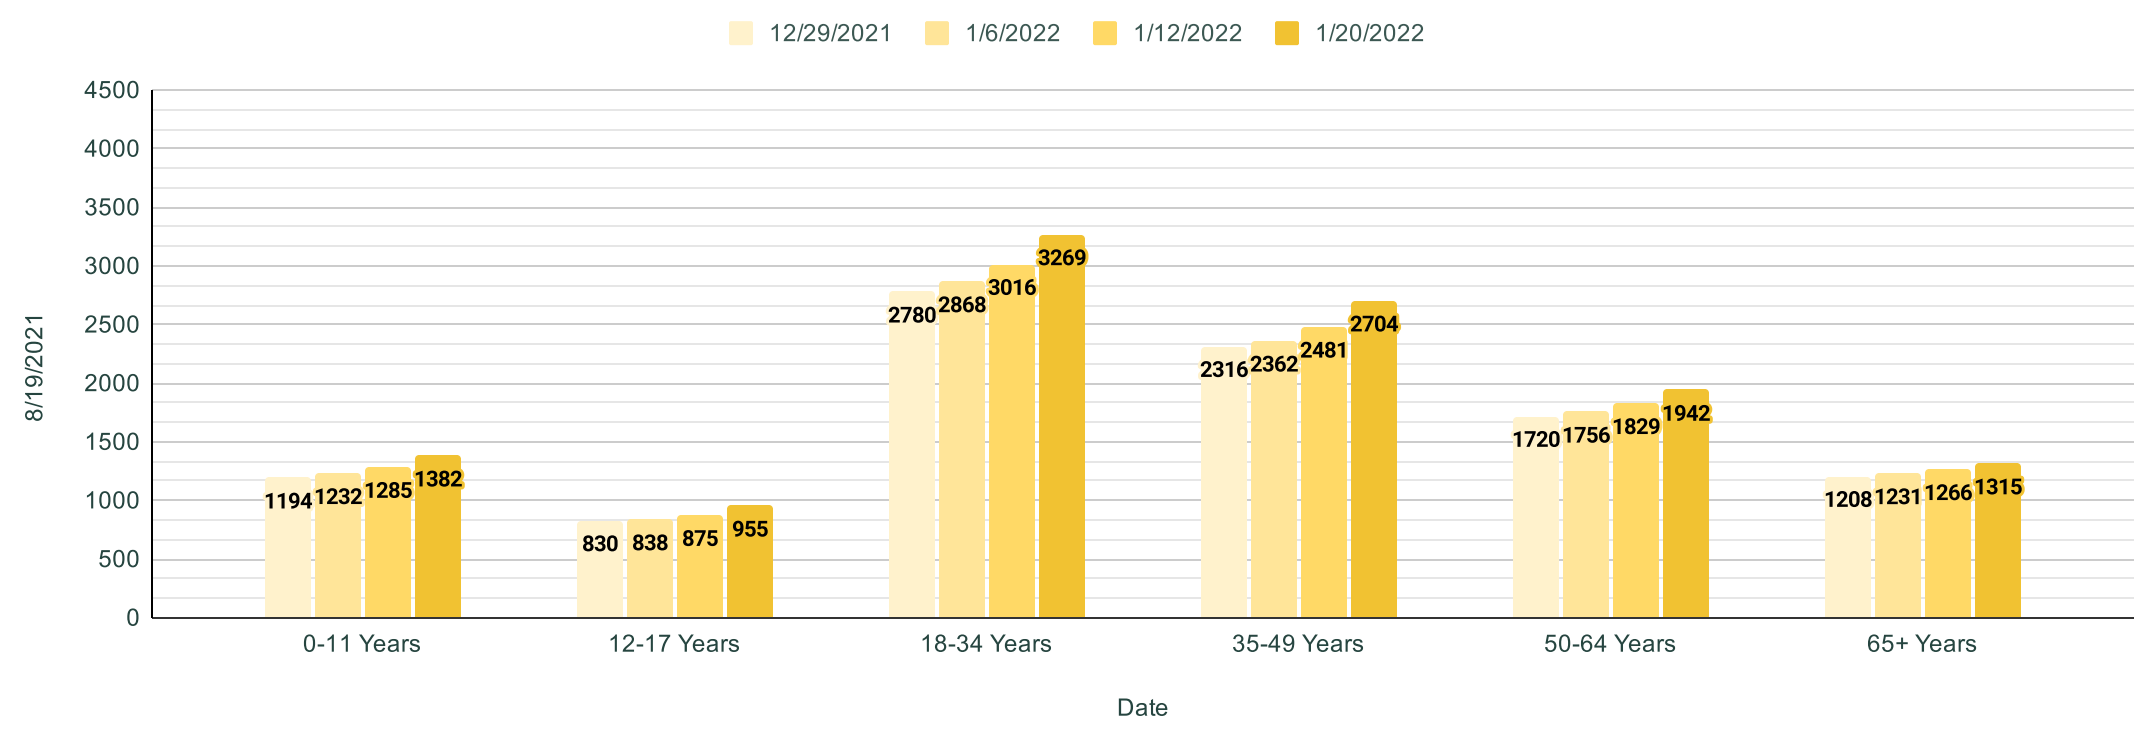

Benton County Cumulative Case Rates by Age Group