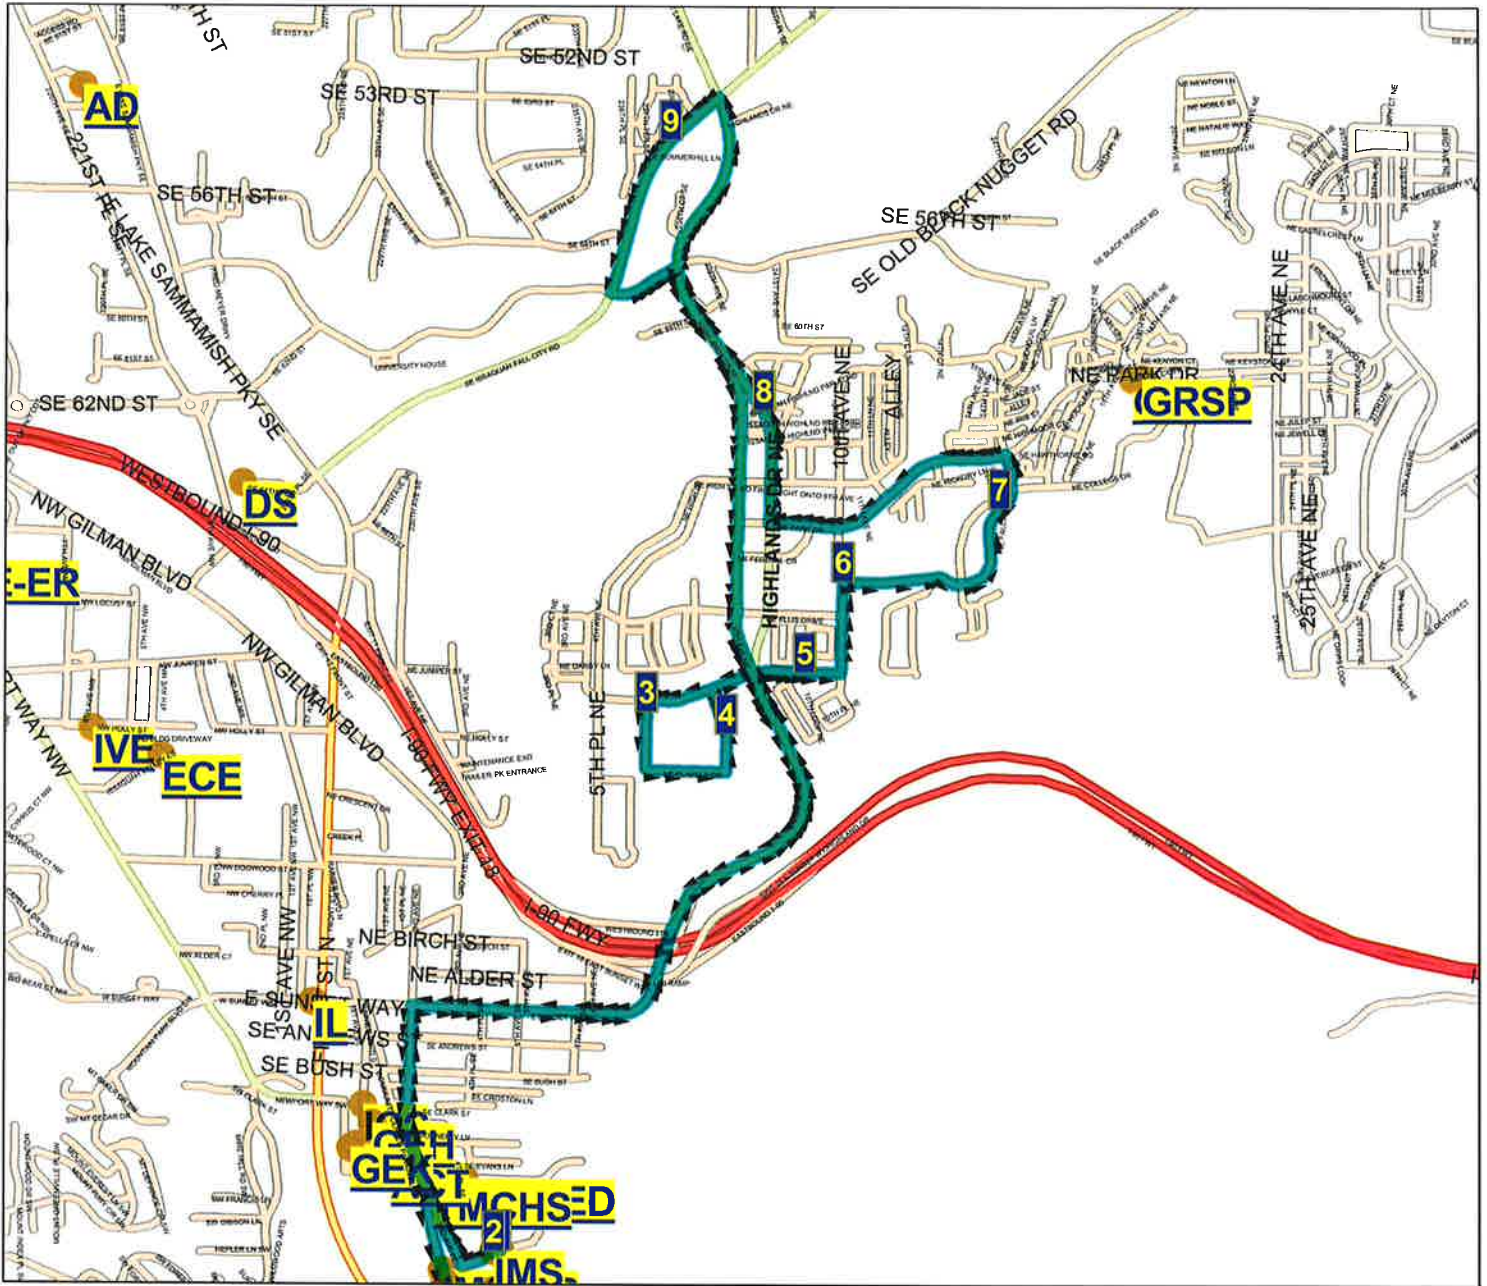

Issaquah School District 411 Route Map

Route: **28 EDA**
Vehicle:
Anchor: **IHS**
Depart Time: **4:25 PM**
Dropoffs: **0**
Distance: **7.87 mi.**

Desc: **IM/IH EDA 6**
Driver:
Max Load: **0**
End Time: **4:47 PM**
Transfers On: **0**
Transfers Off: **0**
Days: **MTH Display Day:W**