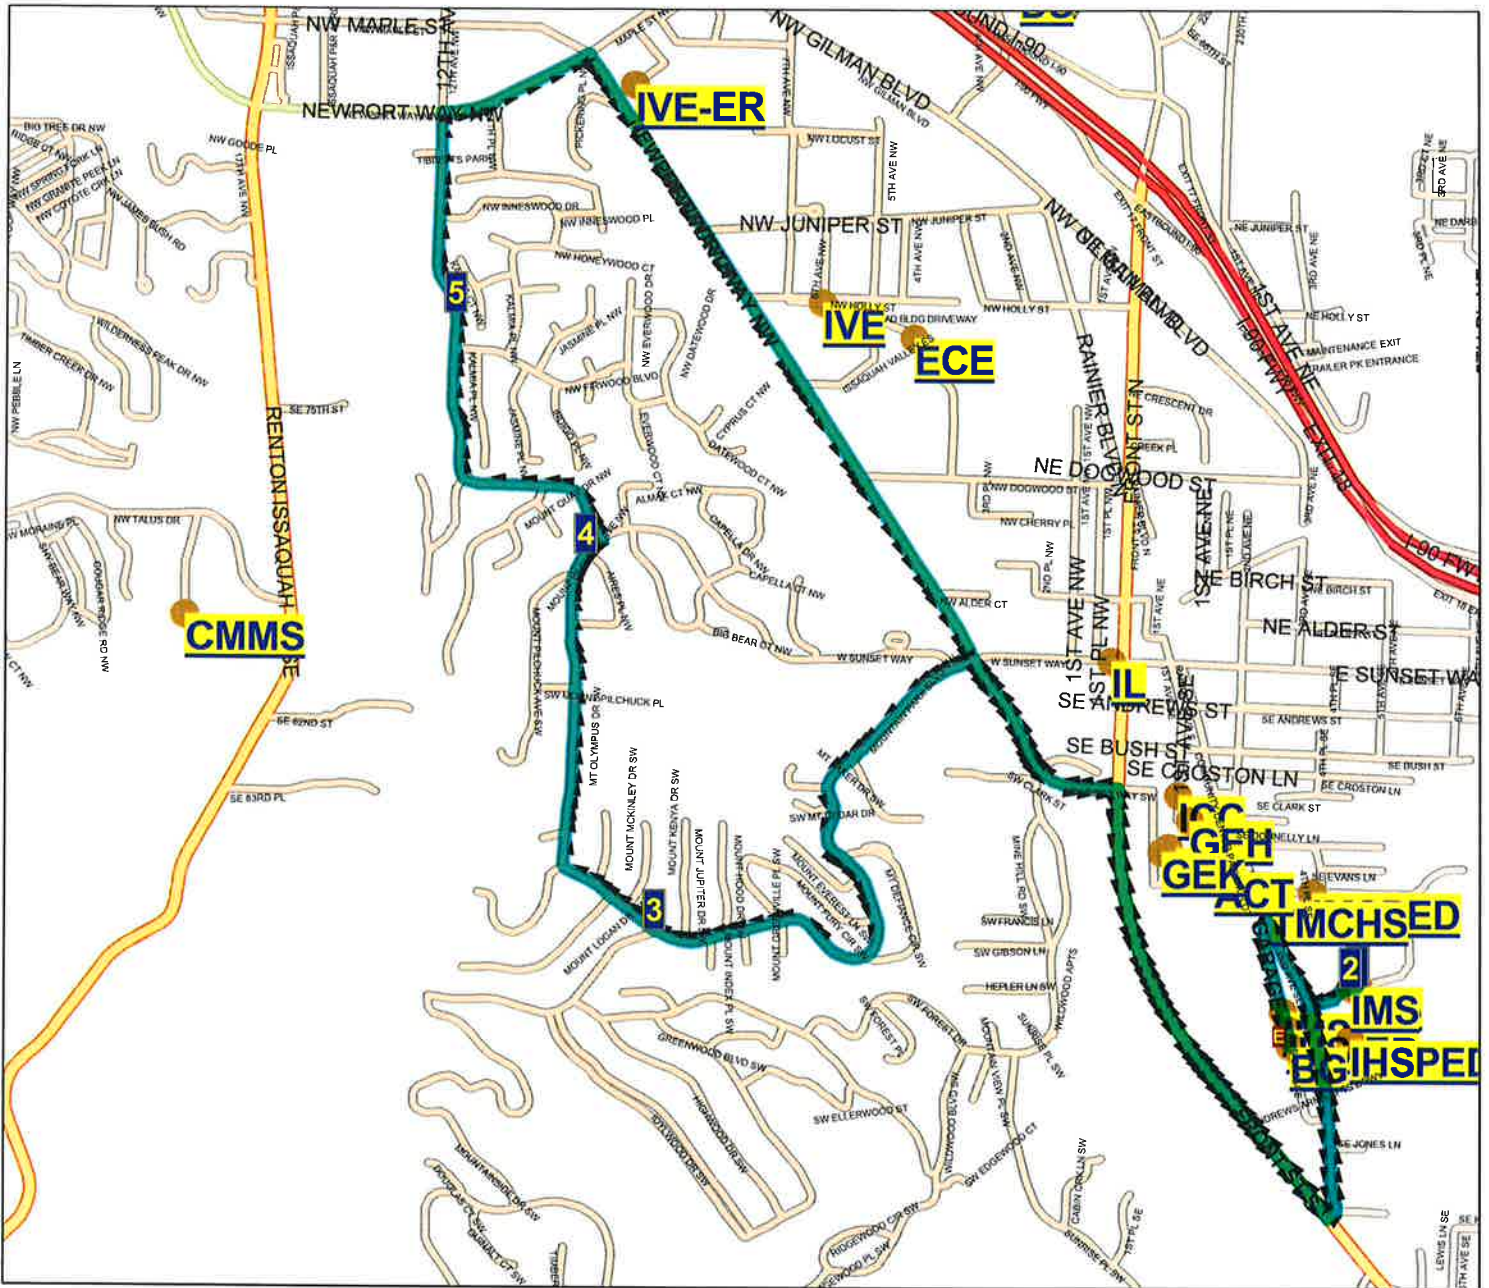

Issaquah School District 411 Route Map

Route: **4 W EDA**
 Vehicle:
 Anchor: **IHS**
 Depart Time: **5:20 PM**
 Dropoffs: **0**
 Distance: **6.58 mi.**

Desc: **IM/IH EDA 3 WED**
 Driver:
 Max Load: **0**
 End Time: **5:40 PM**
 Transfers On: **0**
 Transfers Off: **0**
 Days: **W Display Day:W**