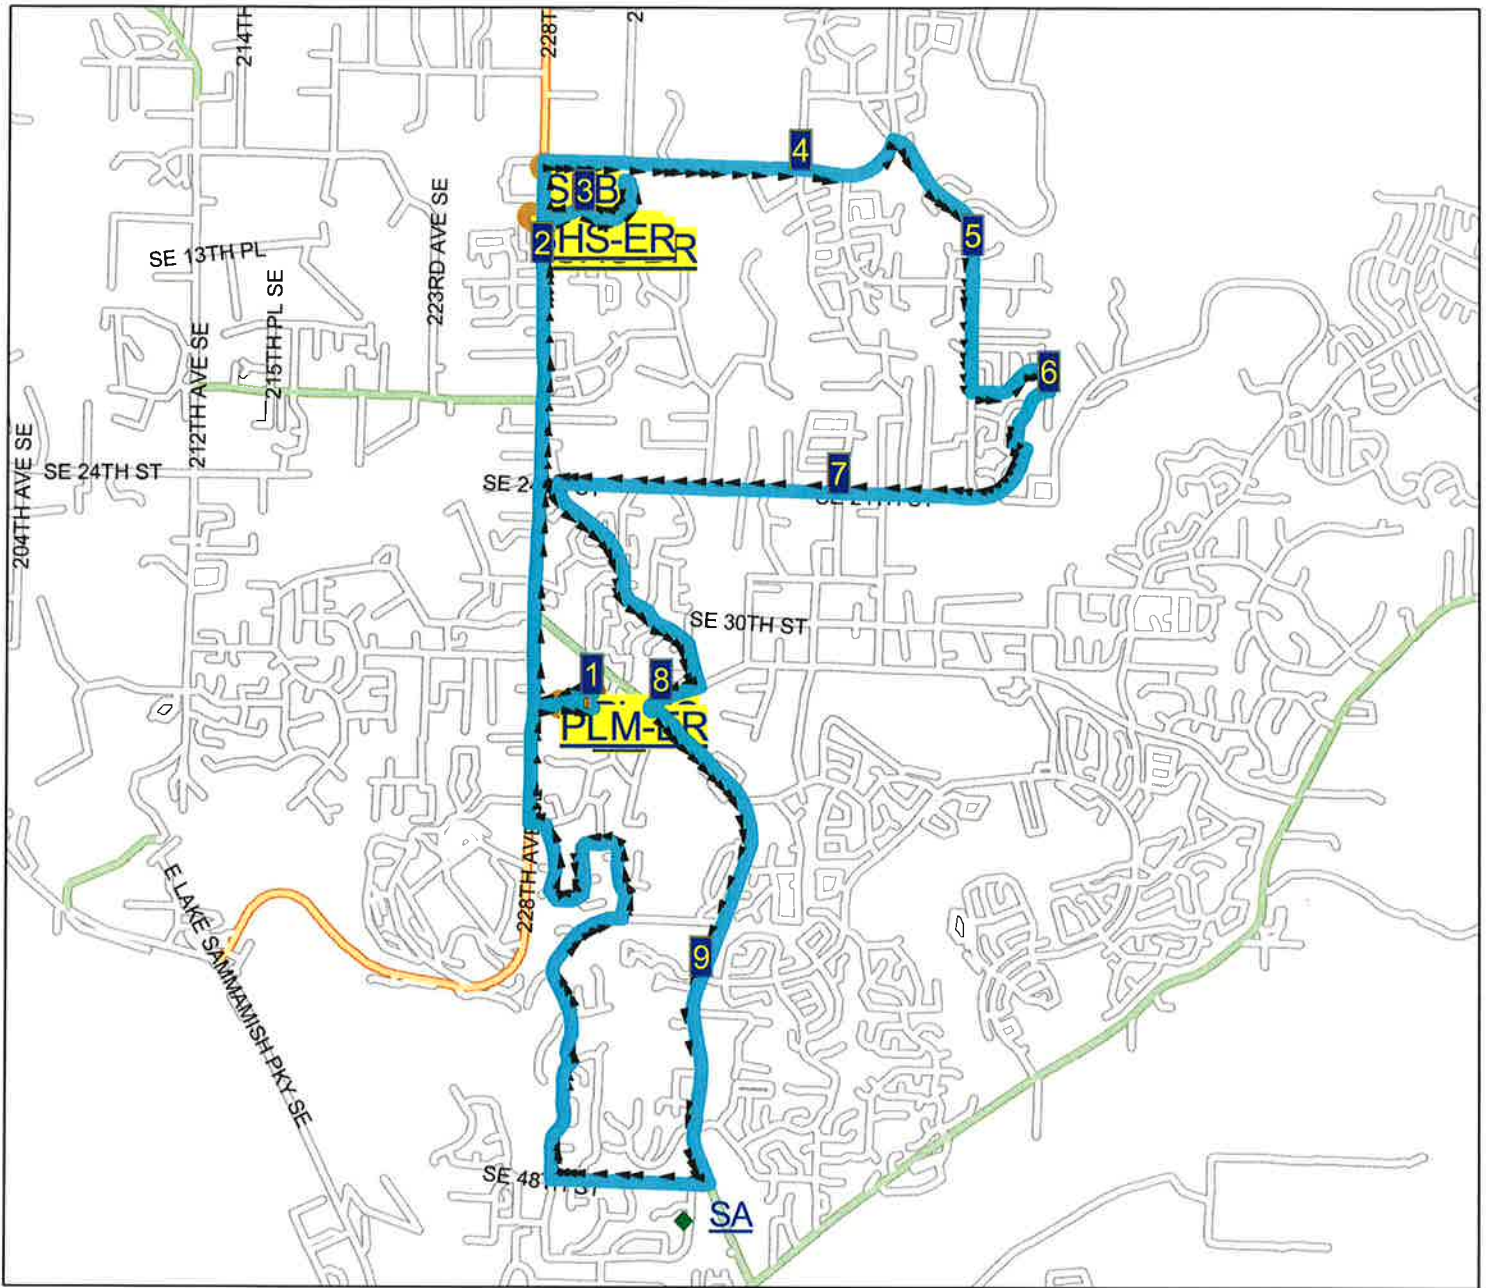

Issaquah School District 411 Route Map

Route: 133 EDA
 Vehicle:
 Anchor: PLMS
 Depart Time: 4:25 PM
 Dropoffs: 0
 Distance: 11.55 mi.

Desc: PL/SK EDA 1 PLATEAU
 Driver:
 Max Load: 0
 End Time: 5:02 PM
 Transfers On: 0
 Transfers Off: 0
 Days: MTH Display Day:M