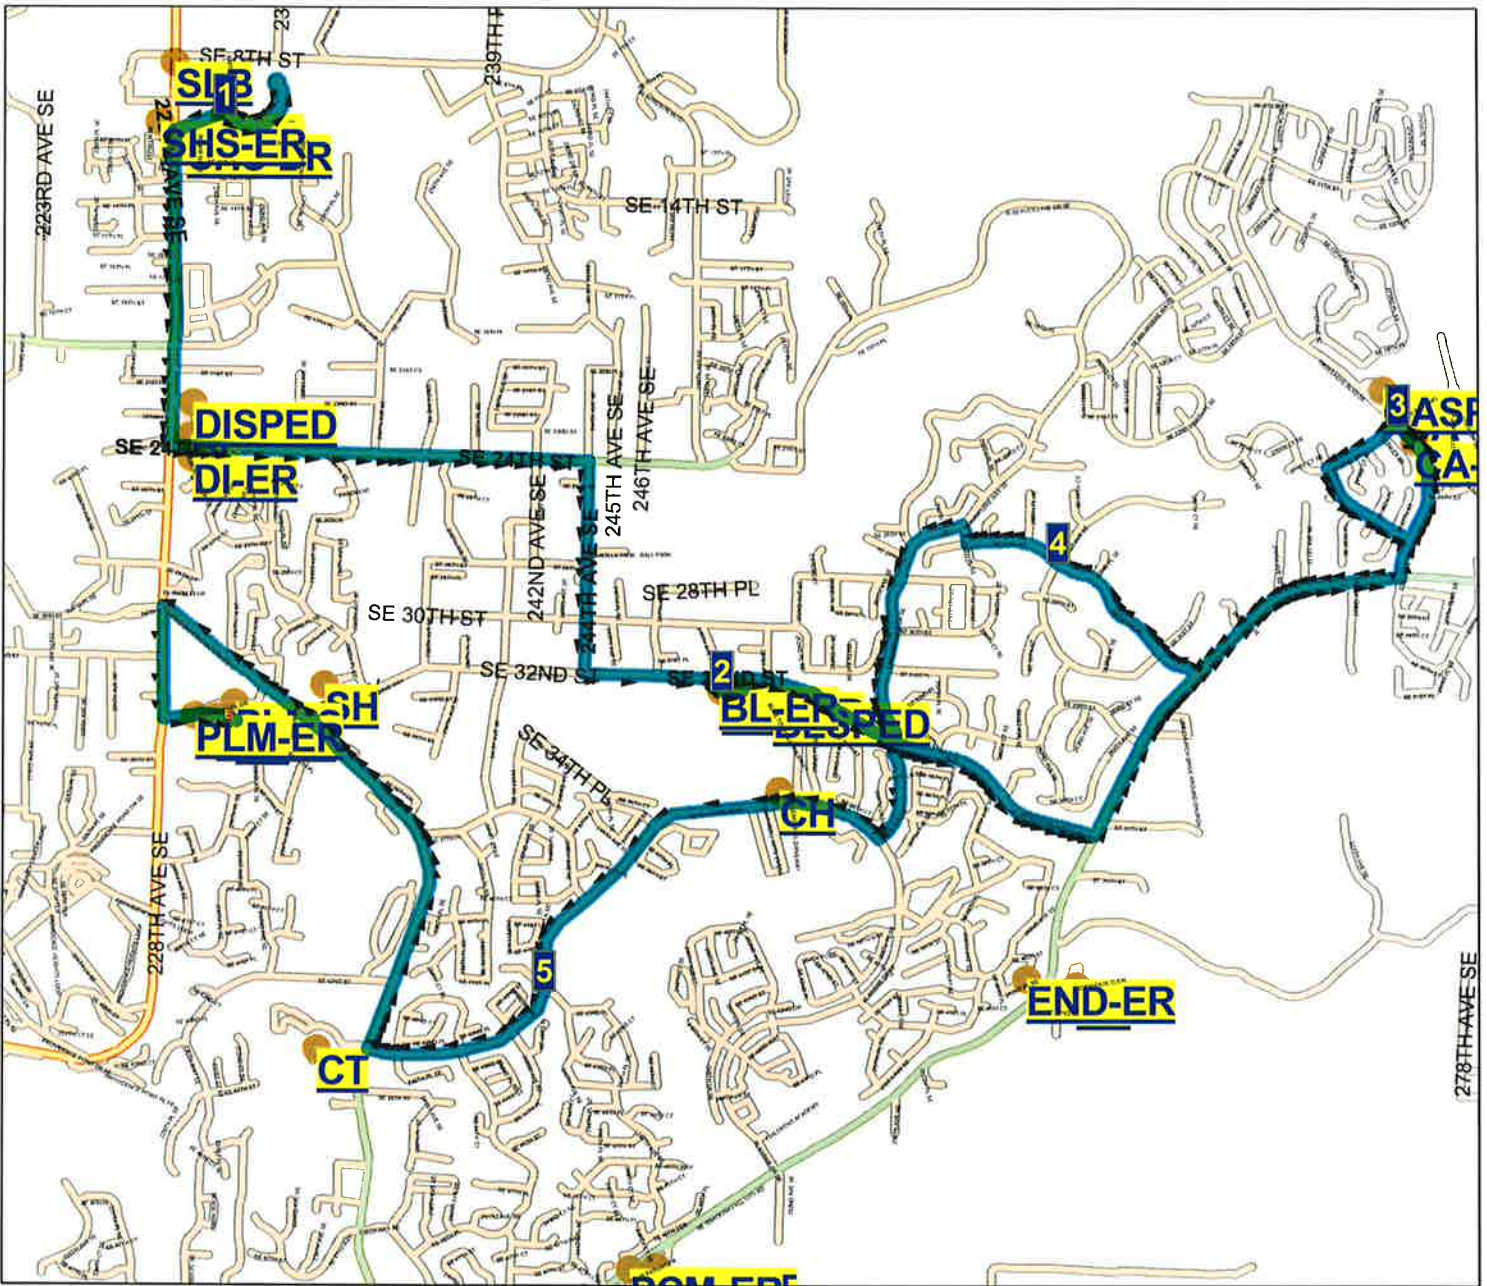

Issaquah School District 411 Route Map

Route: **134 EDA**
Vehicle: **98**
Anchor: **SHS**
Depart Time: **4:13 PM**
Dropoffs: **0**
Distance: **11.84 mi.**

Desc: **SK/BL EDA 2 PLATEAU**
Driver: **Runyan, Laure**
Max Load: **0**
End Time: **4:45 PM**
Transfers On: **0**
Transfers Off: **0**
Days: **MTH Display Day:W**