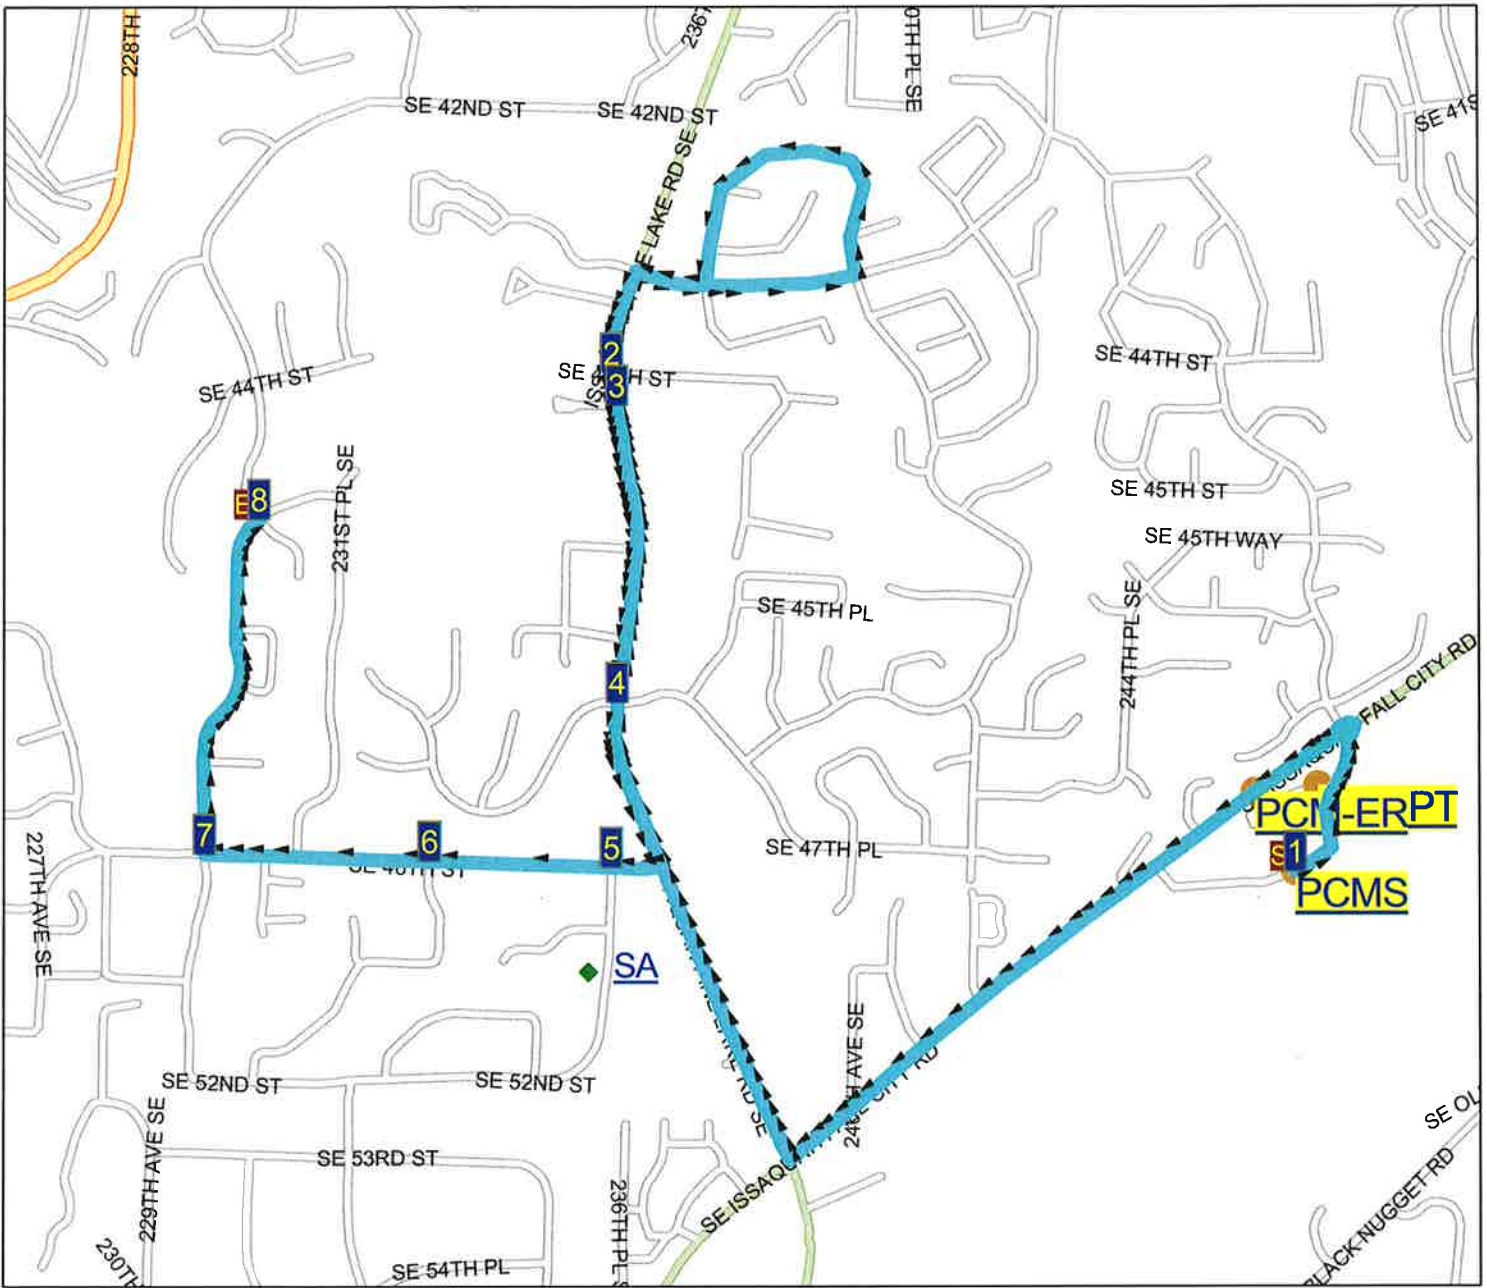

### Issaquah School District 411 Route Map

Route: 113 EDA  
Vehicle:  
Anchor: PCMS  
Depart Time: 4:25 PM  
Dropoffs: 0  
Distance: 3.91 mi.

Desc: PCMS EDA 3 PLATEAU  
Driver:  
Max Load: 0  
End Time: 4:34 PM  
Transfers On: 0  
Transfers Off: 0  
Days: MTH Display Day:M