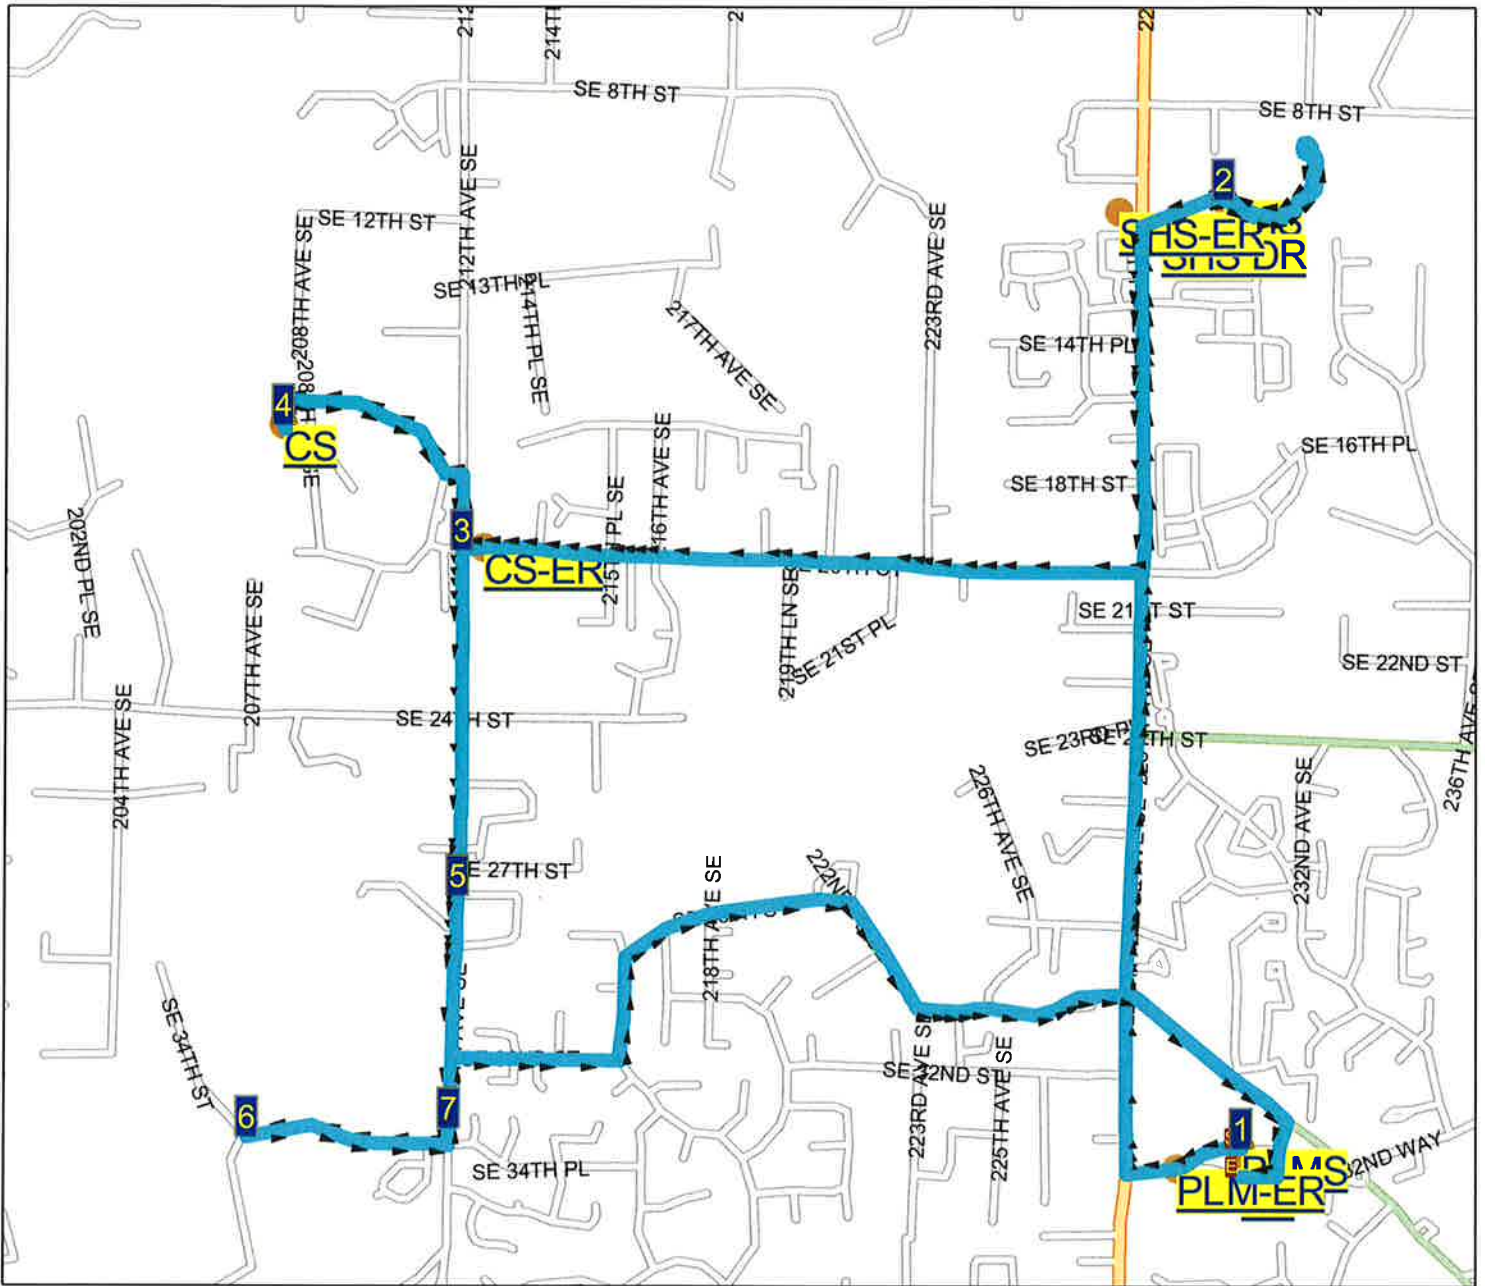

Issaquah School District 411 Route Map

Route: 139 EDA
Vehicle:
Anchor: PLMS
Depart Time: 4:25 PM
Dropoffs: 0
Distance: 8.10 mi.

Desc: PL/SK EDA 3 PLATEAU
Driver:
Max Load: 0
End Time: 4:49 PM
Transfers On: 0
Transfers Off: 0
Days: MTH Display Day:M