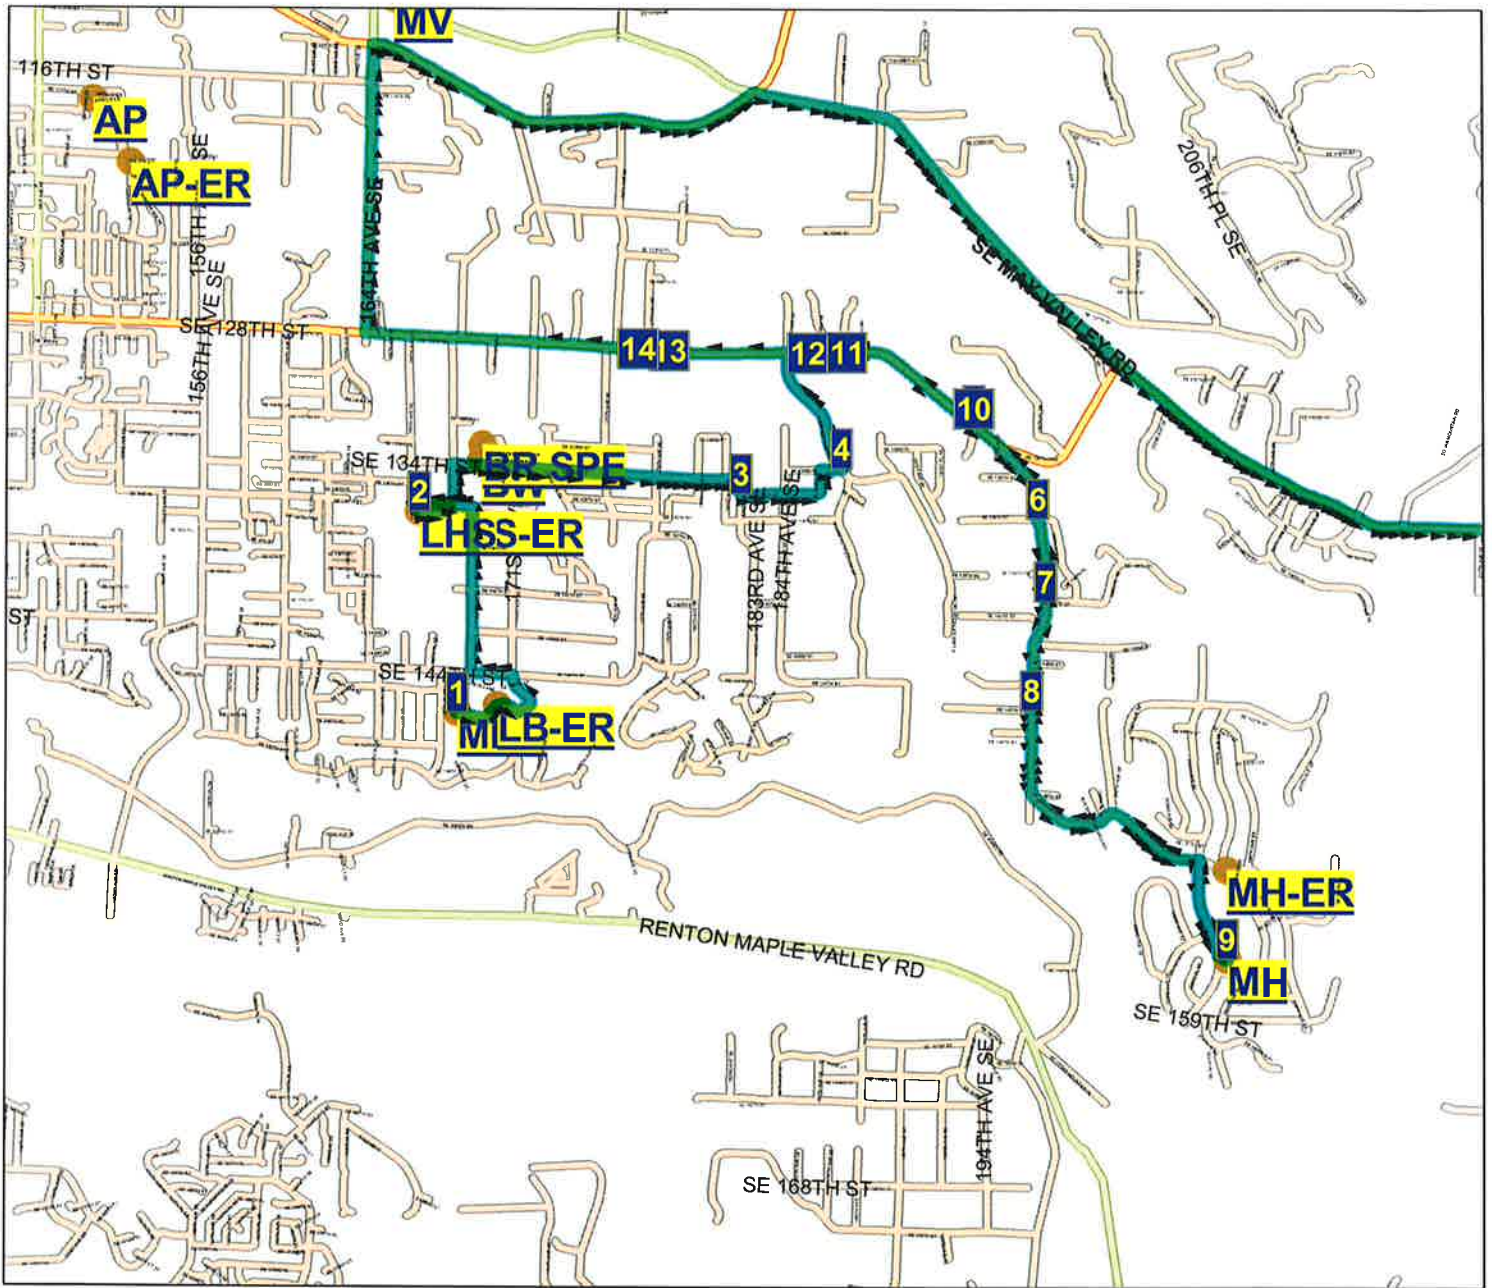

Issaquah School District 411 Route Map

Route: **76 W EDA**
 Vehicle:
 Anchor: **MMS**
 Depart Time: **5:20 PM**
 Dropoffs: **0**
 Distance: **18.88 mi.**

Desc: **MW/LB EDA 2 WED**
 Driver:
 Max Load: **0**
 End Time: **6:13 PM**
 Transfers On: **0**
 Transfers Off: **0**
 Days: **W Display Day:W**