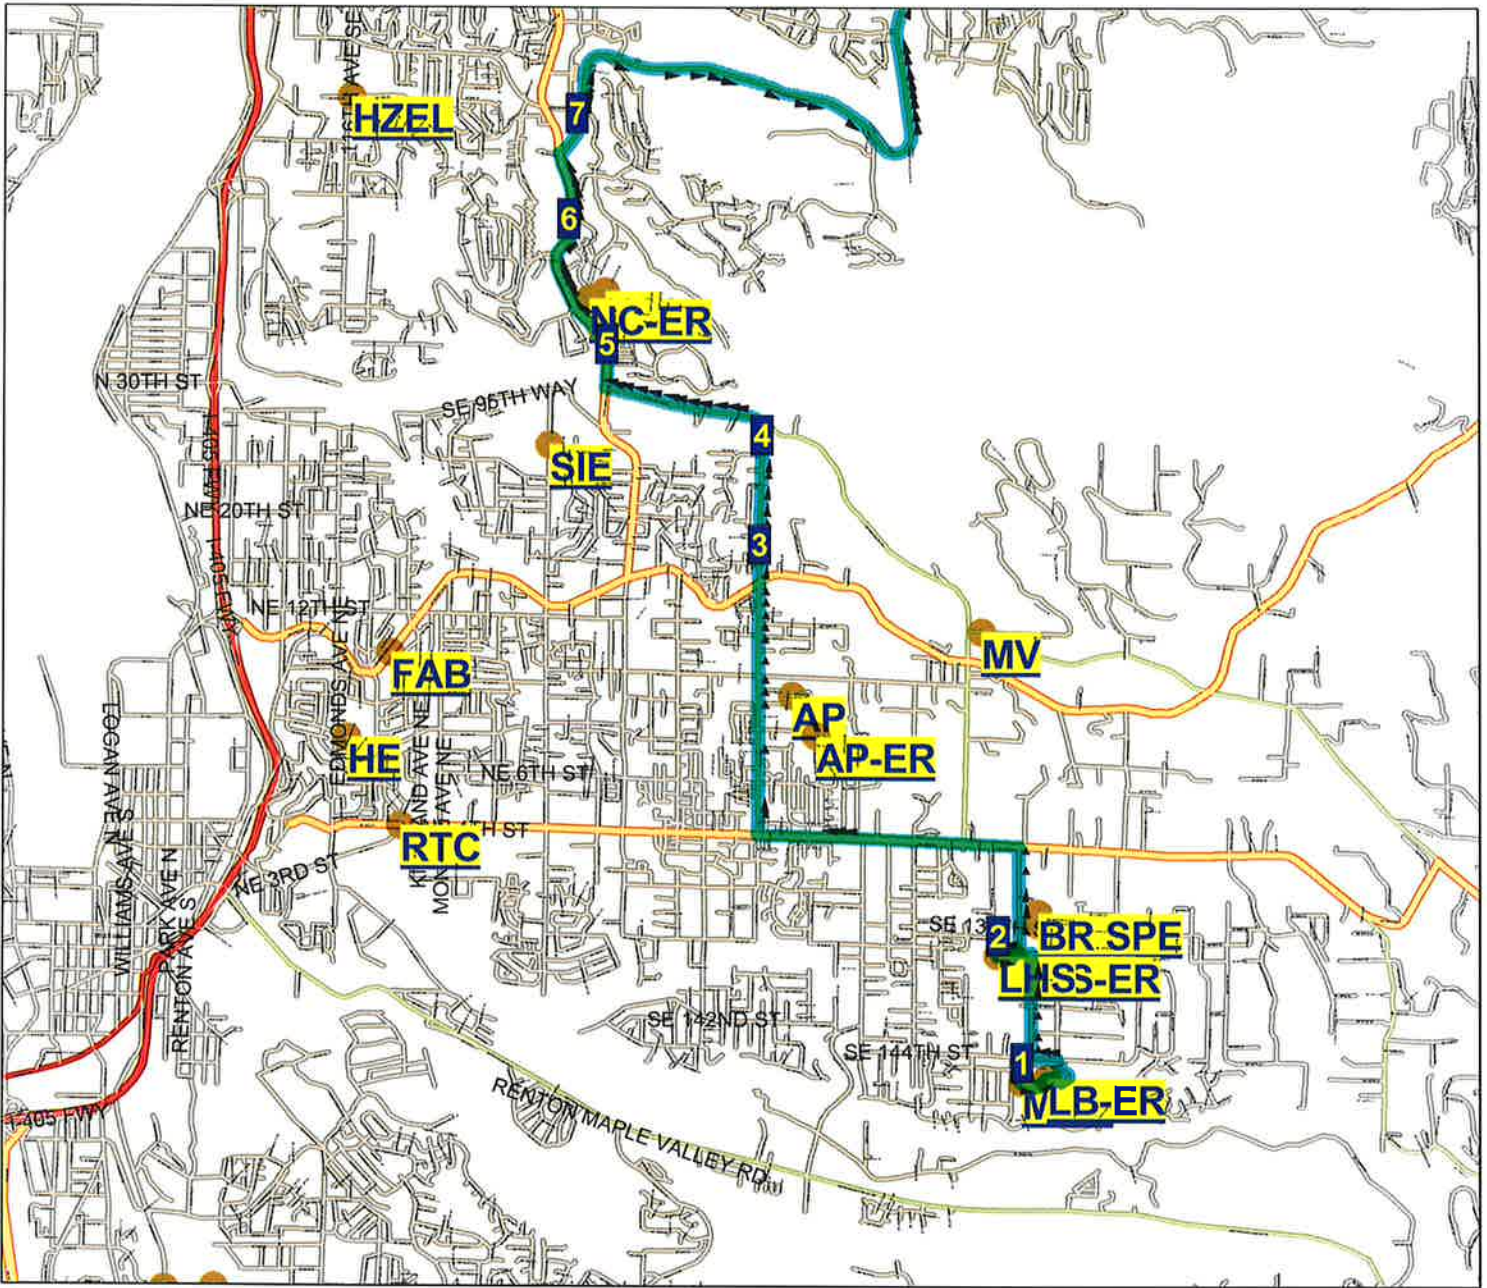

Issaquah School District 411 Route Map

Route: **63 EDA**
Vehicle:
Anchor: **MMS**
Depart Time: **4:25 PM**
Dropoffs: **0**
Distance: **18.08 mi.**

Desc: **MW/LB EDA1**
Driver:
Max Load: **0**
End Time: **5:04 PM**
Transfers On: **0**
Transfers Off: **0**
Days: **MTH Display Day:W**