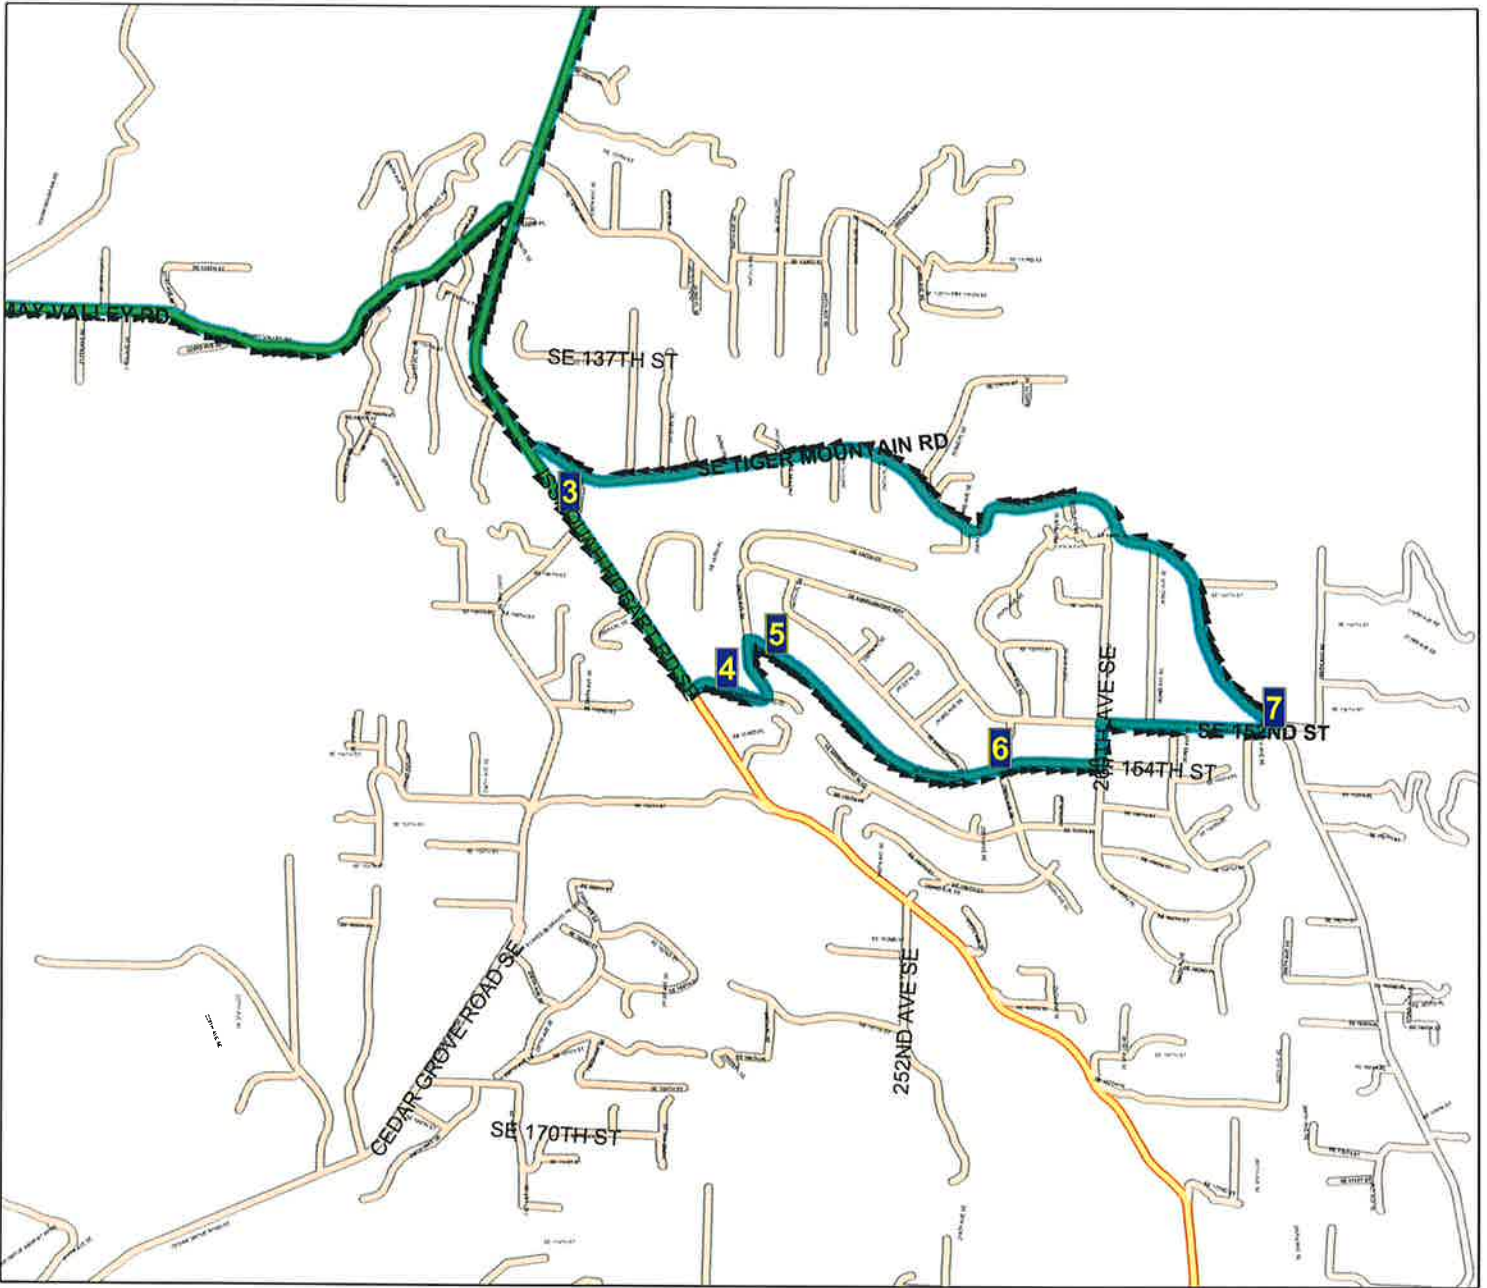

Issaquah School District 411 Route Map

Route: **56 EDA**
Vehicle:
Anchor: **MMS**
Depart Time: **4:25 PM**
Dropoffs: **0**
Distance: **16.26 mi.**

Desc: **MW/LB EDA 4**
Driver:
Max Load: **0**
End Time: **5:10 PM**
Transfers On: **0**
Transfers Off: **0**
Days: **MTH Display Day:W**