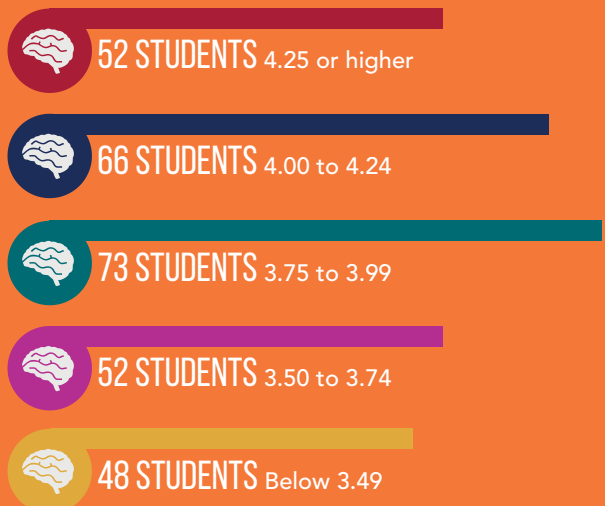

SOCIAL STUDIES	AT Economics: Globalization (Sem.)
	AT Geography & Field Research
	AT Historical Inquiry & Research
	AT Psychology
	AT Urban Studies (Sem.)
	AP Economics (Micro & Macro -- Year)
	AP Gov. & Politics: Comparative (Sem.)
	AP Gov. & Politics: US (Sem.)
AP US History	
VISUAL & PERFORMING ARTS	AT Performing Arts: Music/Dance/Theater
	AP Drawing
	AP 2-D Art & Design
	AP 3-D Art & Design
WORLD LANGUAGE	AT Chinese: History
	AT Spanish Language
	AP Chinese Language and Culture
	AP French Language and Culture
	AP Spanish Language and Culture
	AP Spanish Language and Culture
OTHER	AT Computer Science: Data Structures
	AT Entrepreneurship (Sem.)
	AT Kinesiology (Sem.)
	AT Research & Catalyst
	AT Seminar
	AP Computer Science

GRADES AND ACADEMICS AT SAS

- Class rank is not calculated.
- GPA is cumulative and based upon semester average grades.
- Only courses completed at SAS in grades 9-12 are included.
- AP/AT courses receive 0.5 weighting.

291 students

CLASS OF 2022 GPA DISTRIBUTION

Sixth semester weighted GPA range