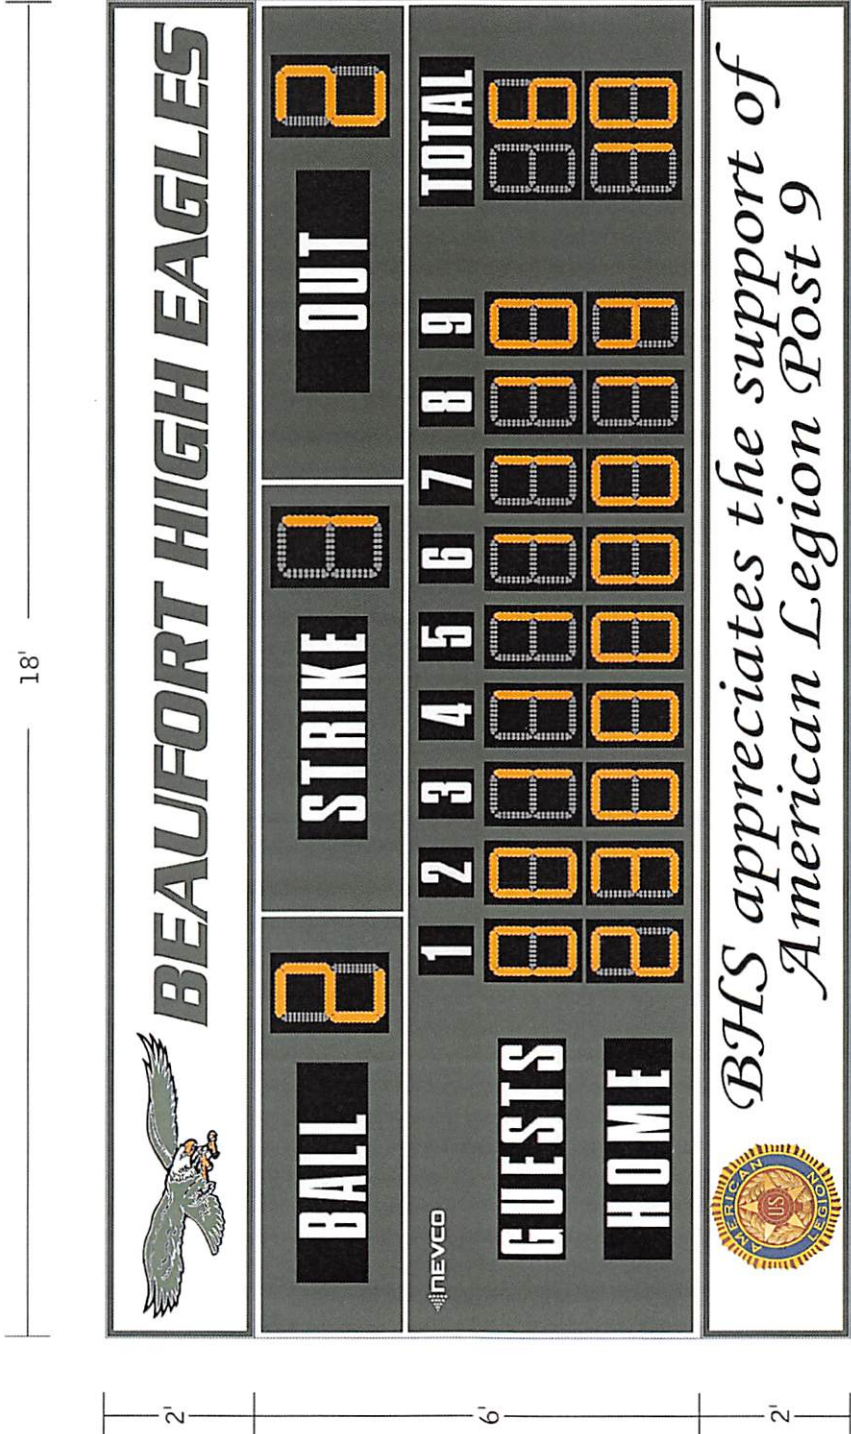

BEAUFORT HIGH SCHOOL, BEAUFORT, SC

PROOF #30937E-PR

PROOF INCLUDES:

- Model 1608 Baseball/Softball LED Scoreboard  
18'W x 6'H  
Scoreboard Color: #74 Forest Green  
Digit Color: Amber
- Non-illuminated Sign  
(2) 18'W x 2'H