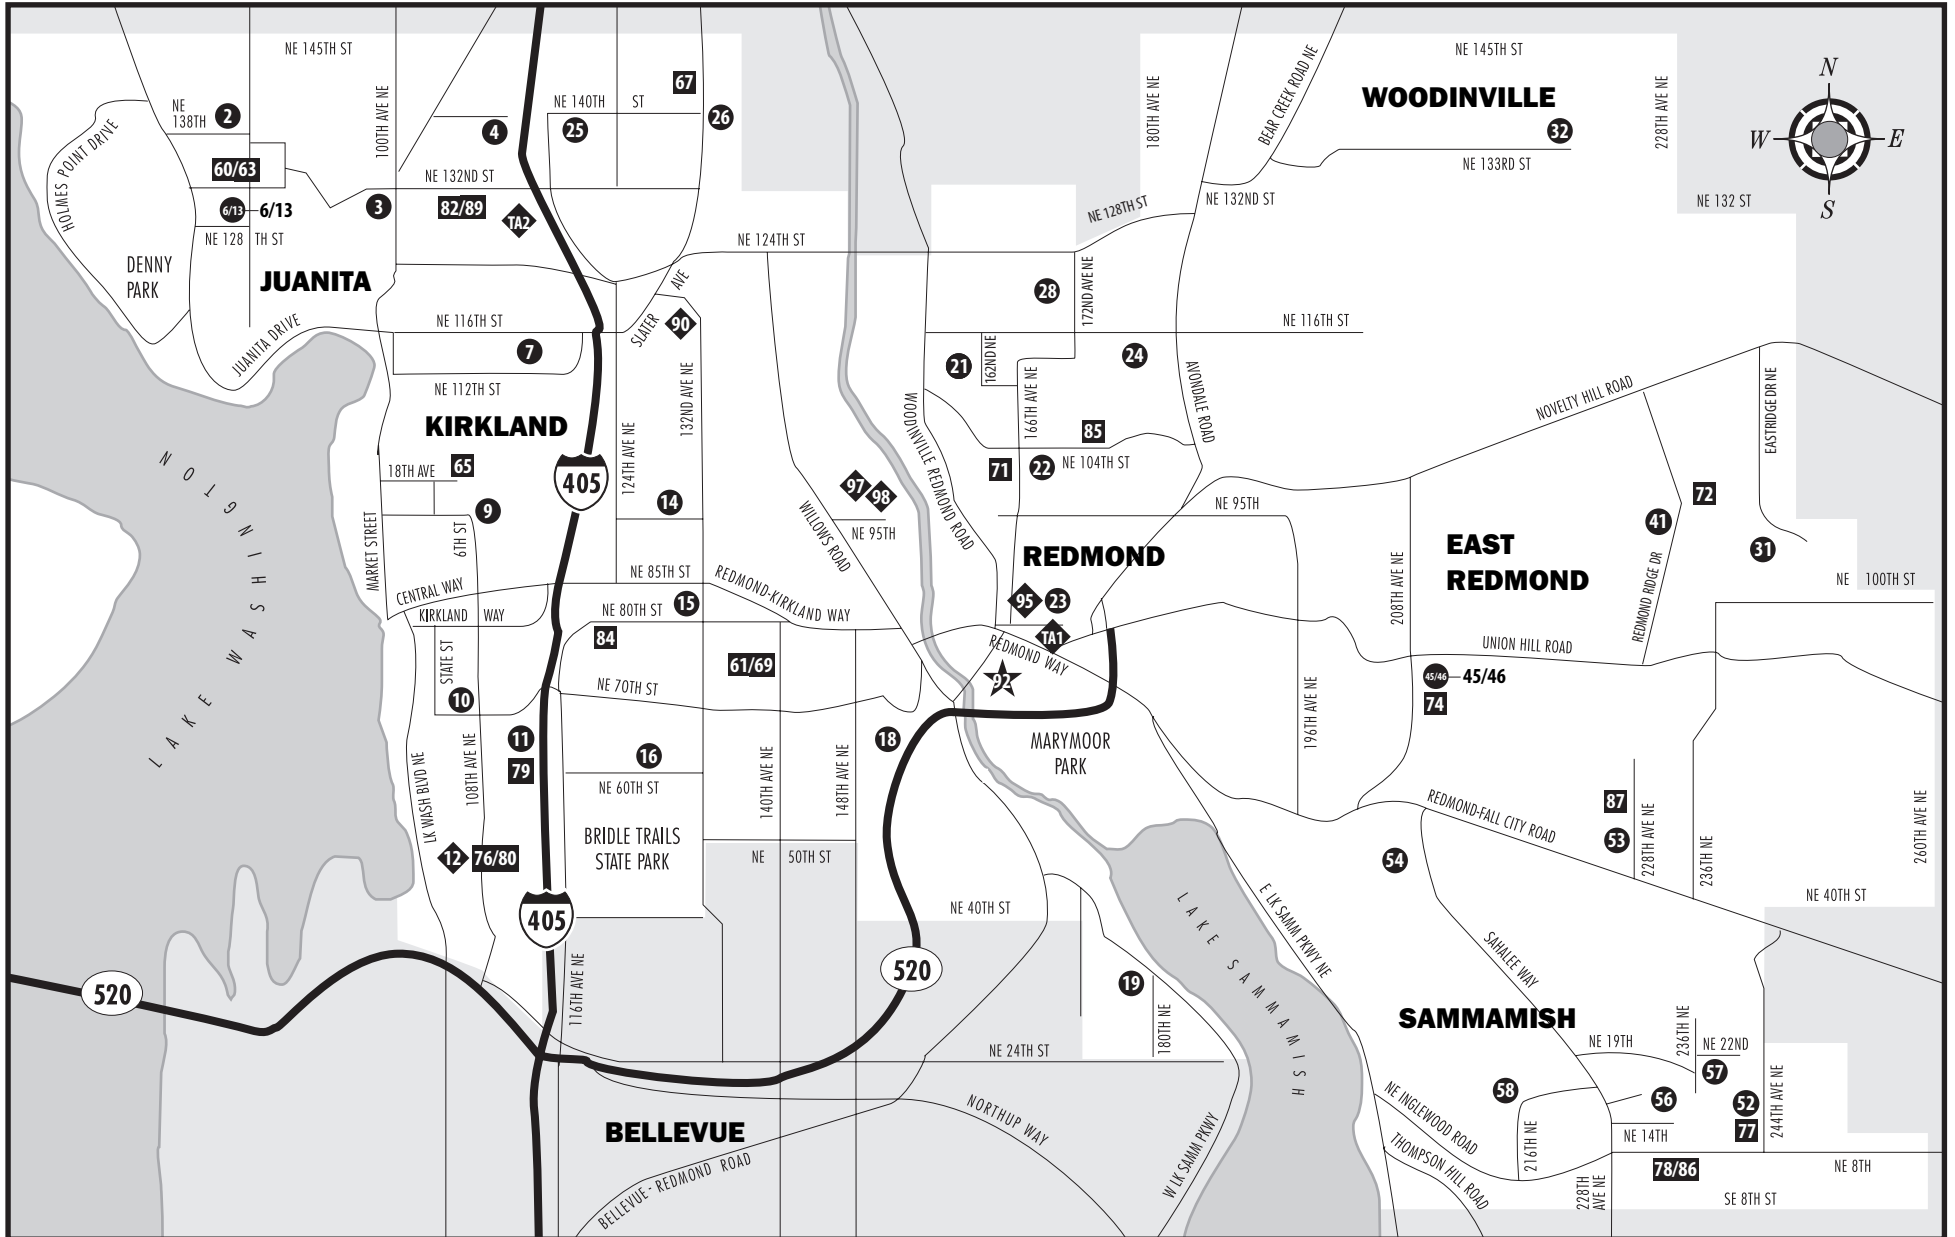

# LAKE WASHINGTON SCHOOL DISTRICT

Updated 8/21

This map is intended to show general district boundaries. For more information call the **LWSD Transportation Department at 425-936-1120**.

**SYMBOL CODES:**