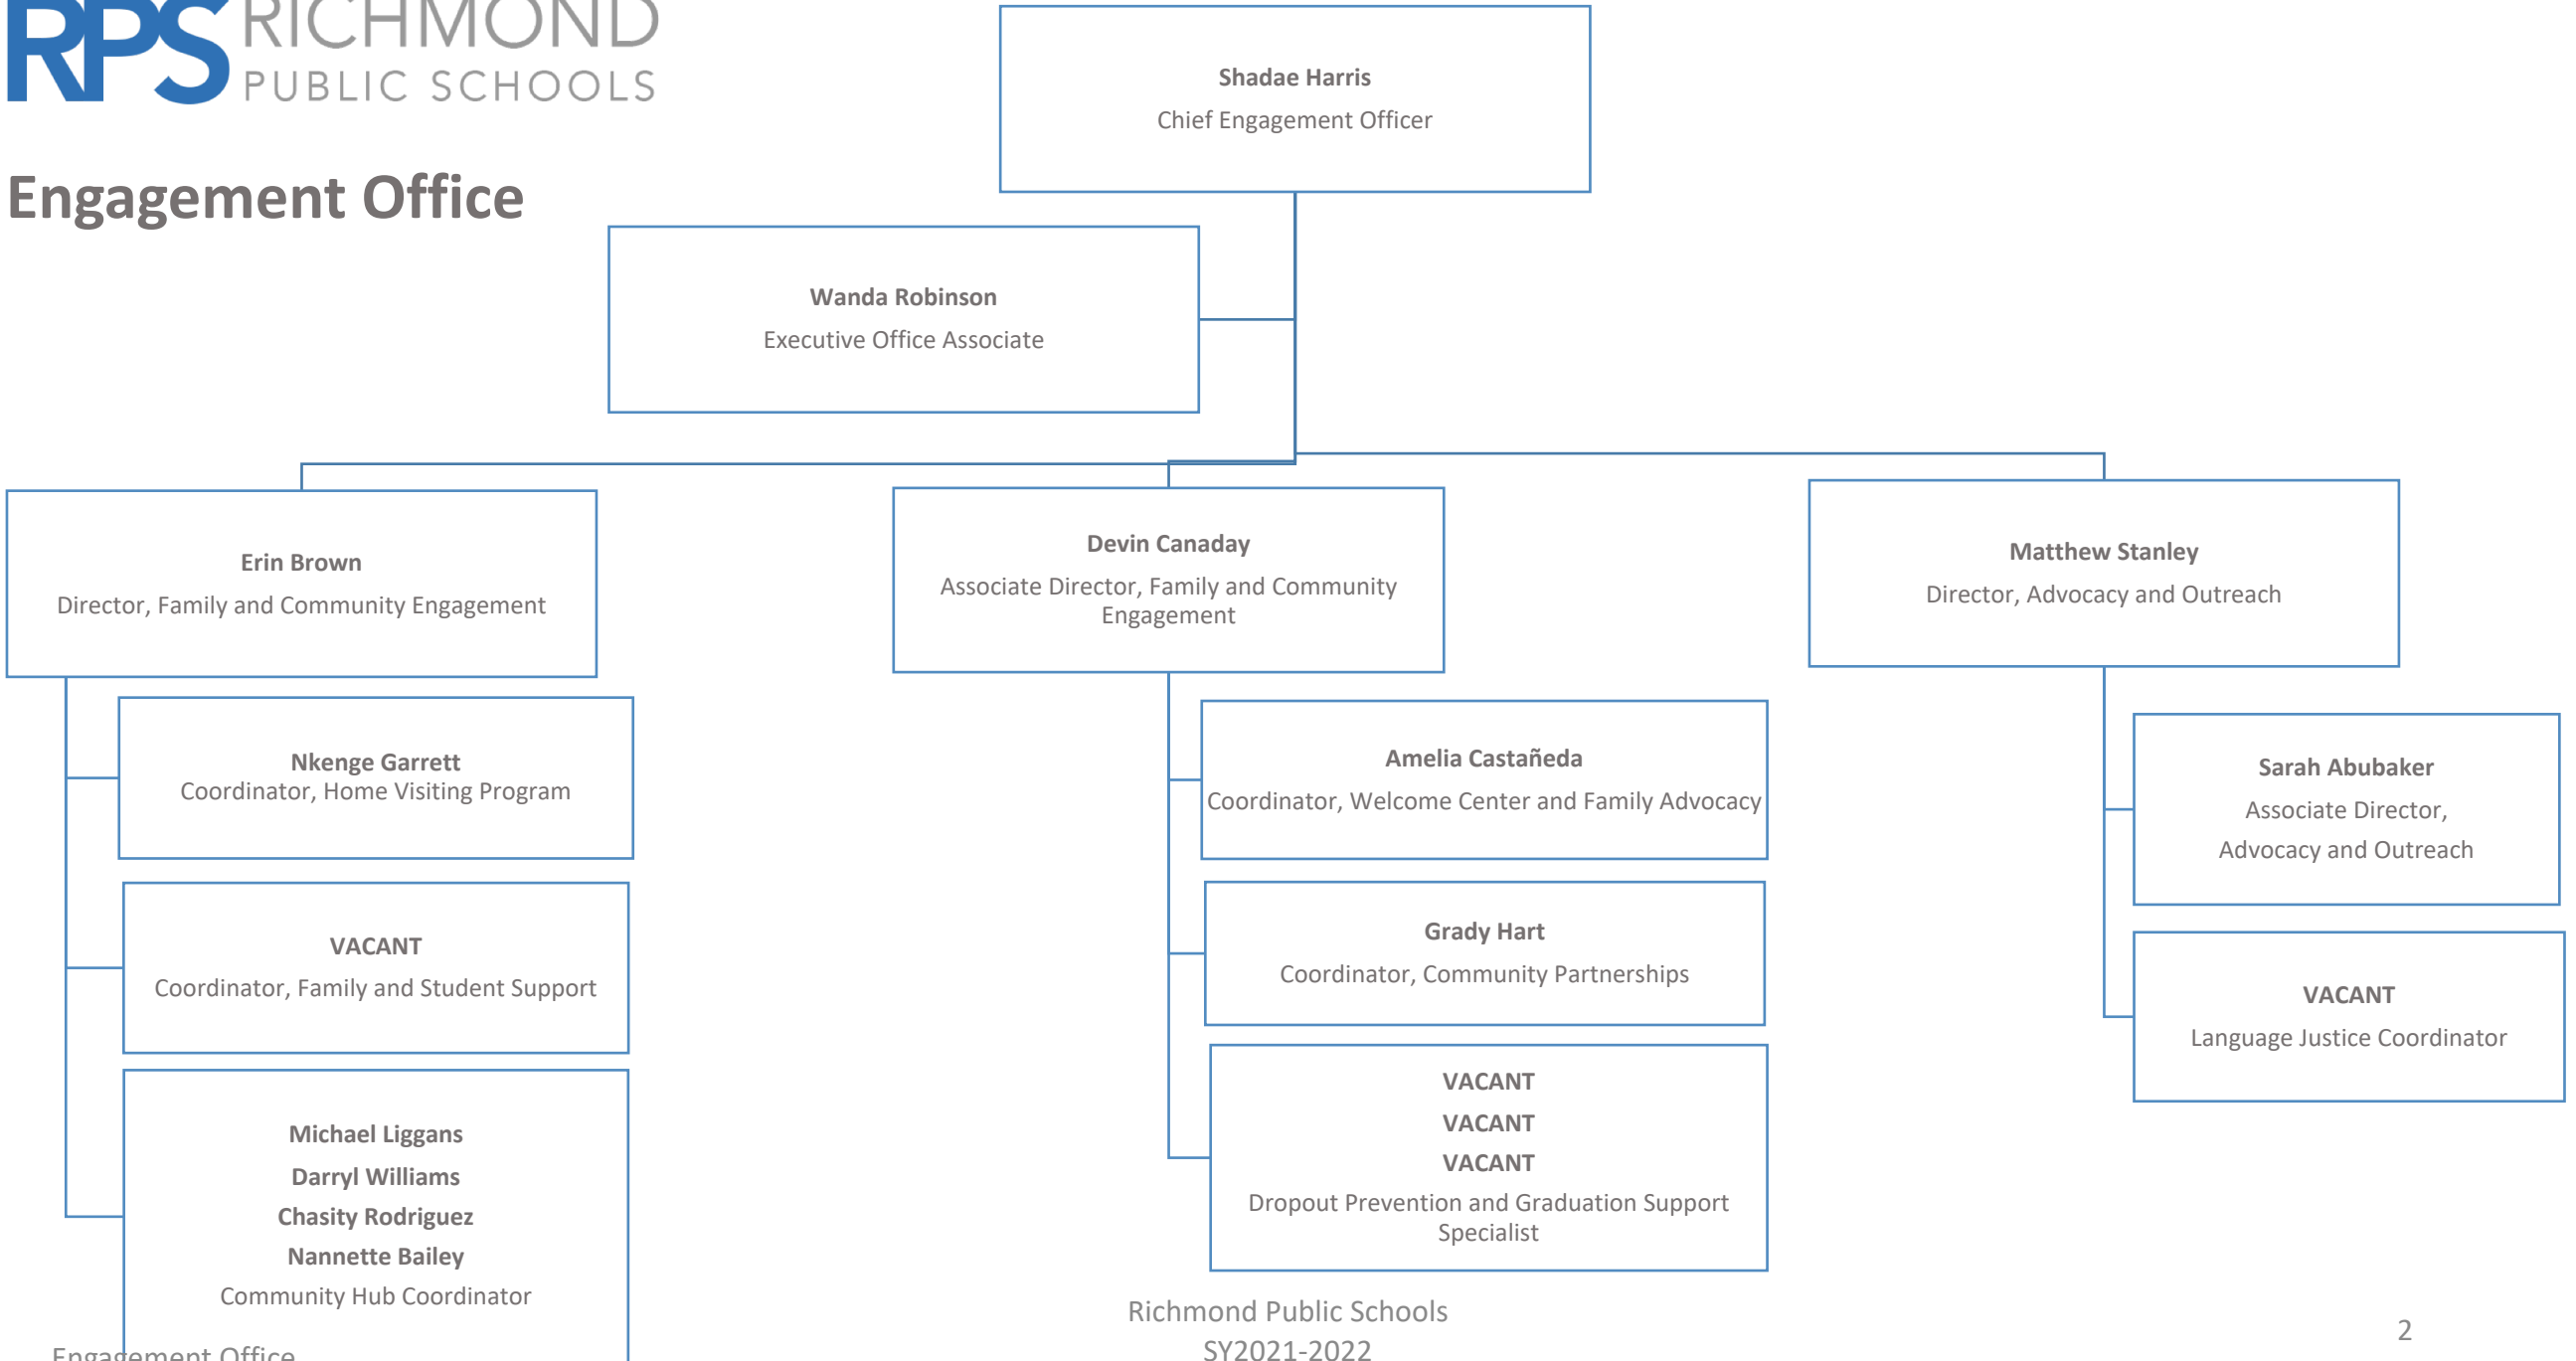

Engagement Office

Engagement Office

Family Support

Neighborhood Community Hubs

Erin Brown
Director, Family and Community Engagement

Darryl Williams
East End Community Hub Coordinator

Chasity Rodriguez
Southside Community Hub Coordinator

Jonathan Mcdearmon
Nacilda Basualdo
Maurice Robinson
Maria Hernandez
Candice Shelton
Yomara Diaz-Serrano
Rachel Gonsalves
Linda Salgado
Cristina Rivero
Kalima Smith
Luis Martinez
VACANT
Family Liaisons (12)