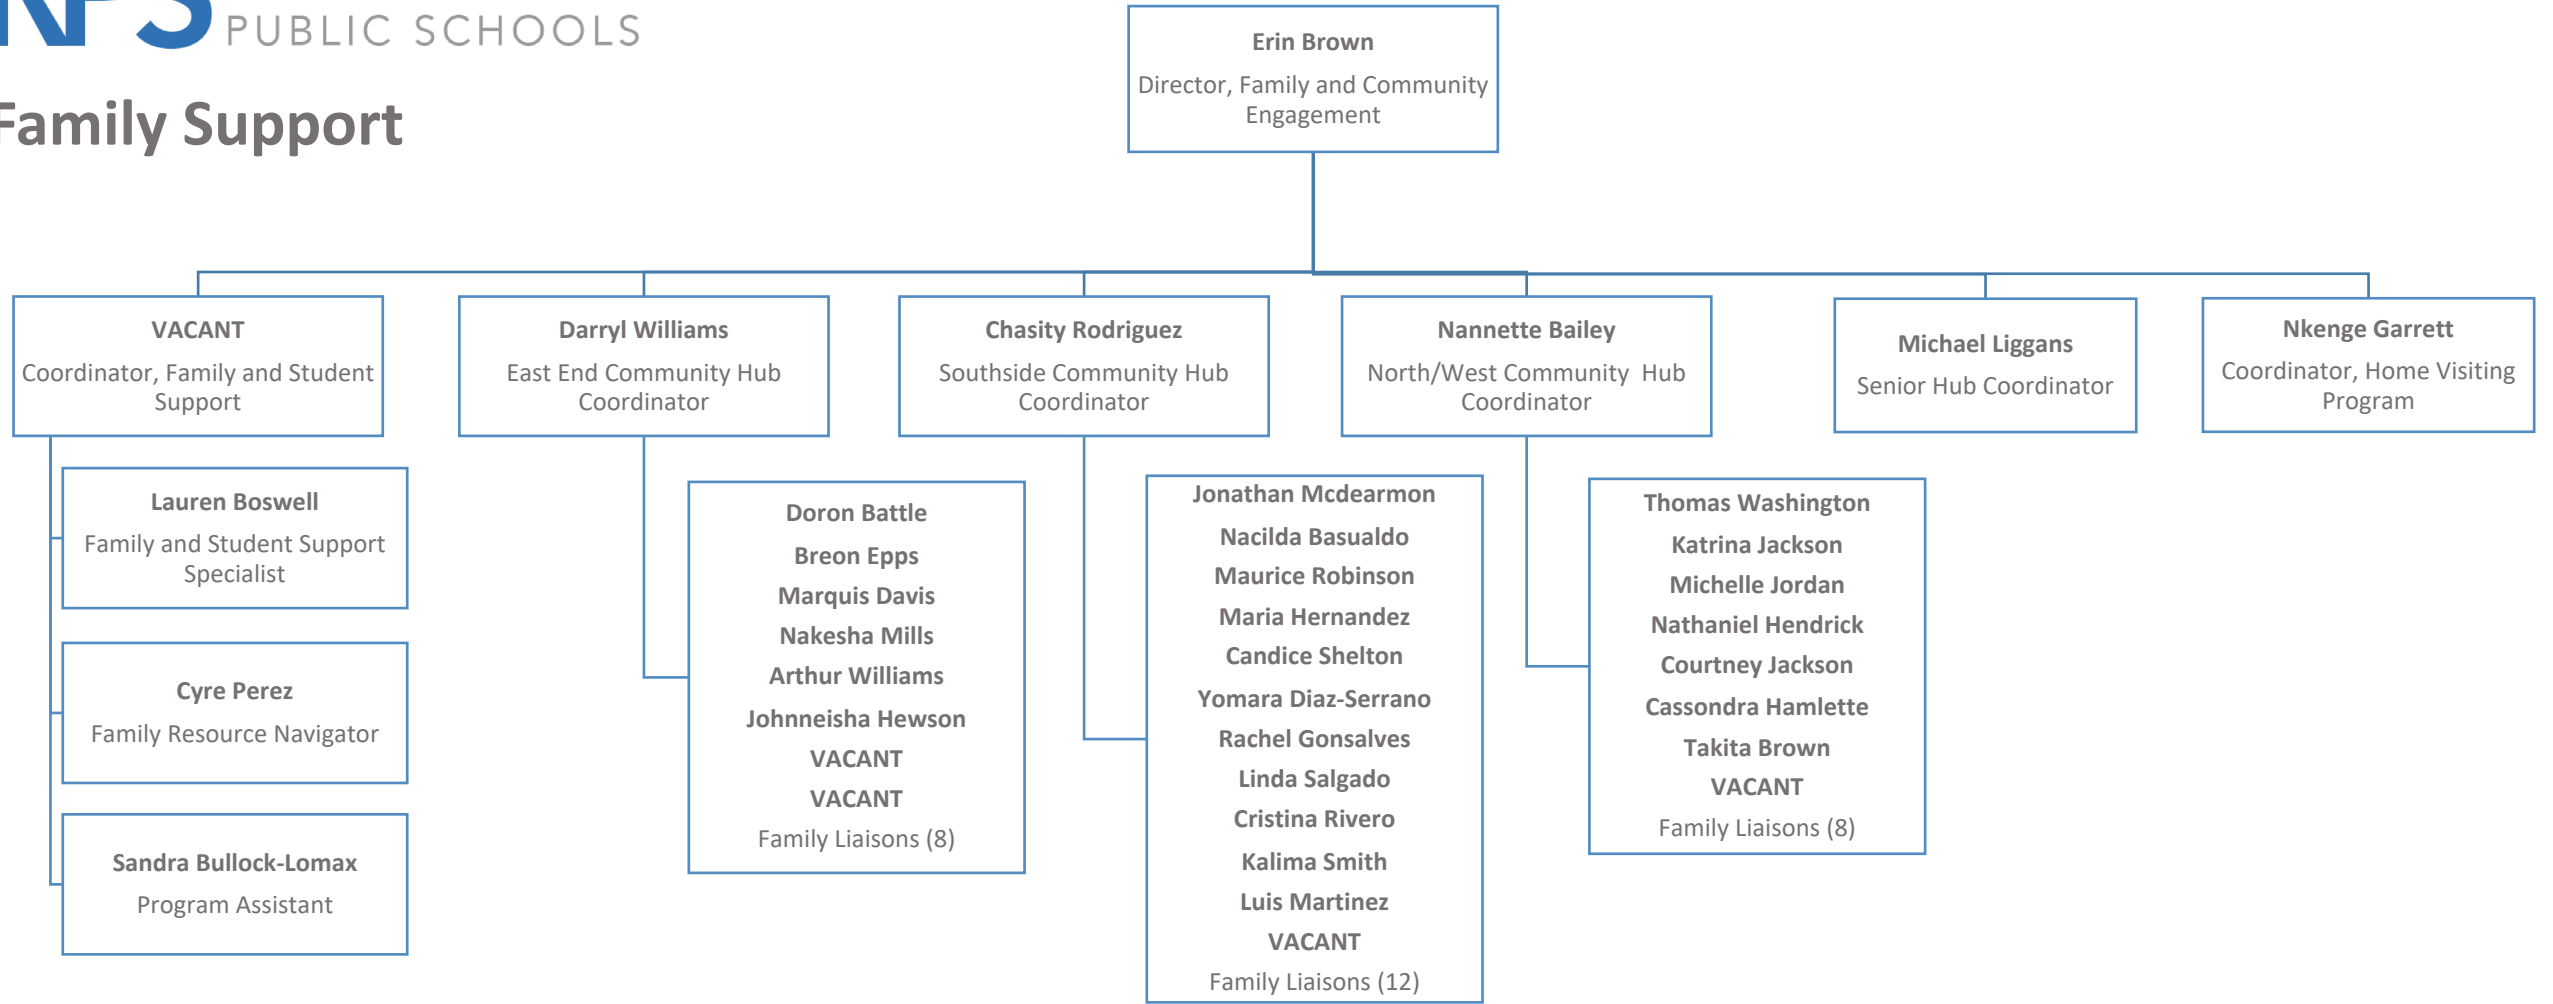

Engagement Office

Engagement Office

Family Support

Neighborhood Community Hubs

Erin Brown
Director, Family and Community Engagement

Darryl Williams
East End Community Hub Coordinator

Chasity Rodriguez
Southside Community Hub Coordinator

Nannette Bailey
North/West Community Hub Coordinator

Michael Liggins
Senior Community Hub Coordinator

Doron Battle
Breon Epps
Marquis Davis
Nakesha Mills
Arthur Williams
Johnneisha Hewson
VACANT
VACANT
Family Liaisons (8)

Jonathan Mcdearmon
Nacilda Basualdo
Maurice Robinson
Maria Hernandez
Candice Shelton
Yomara Diaz-Serrano
Rachel Gonsalves
Linda Salgado
Cristina Rivero
Kalima Smith
Luis Martinez
VACANT
Family Liaisons (12)