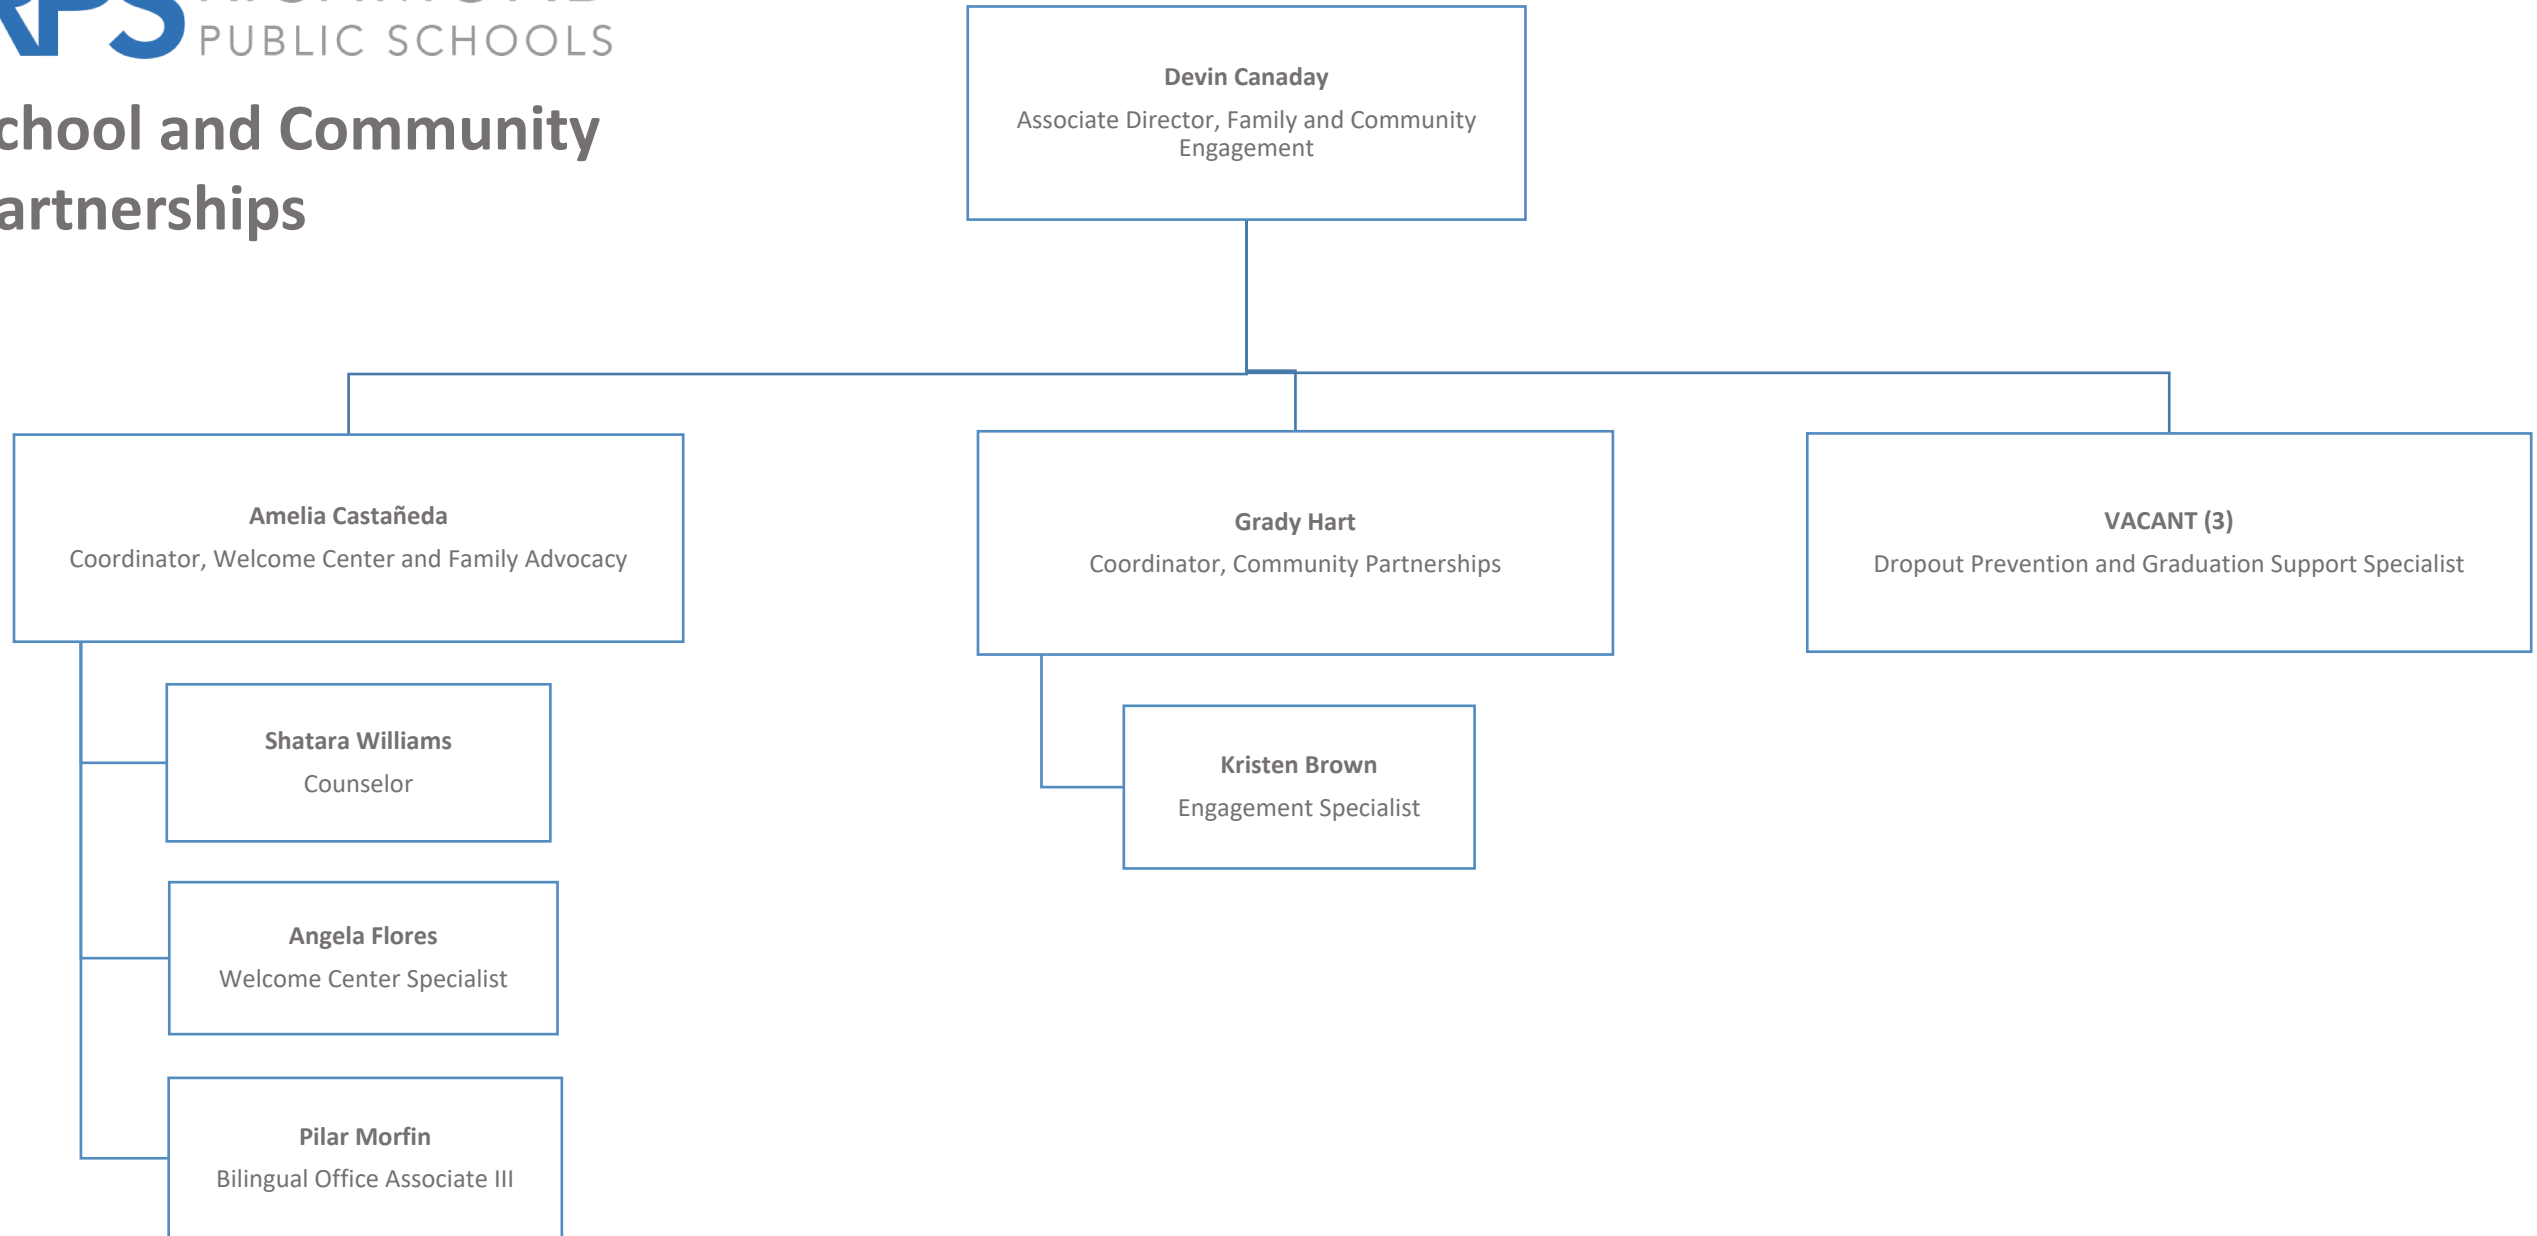

School and Community Partnerships