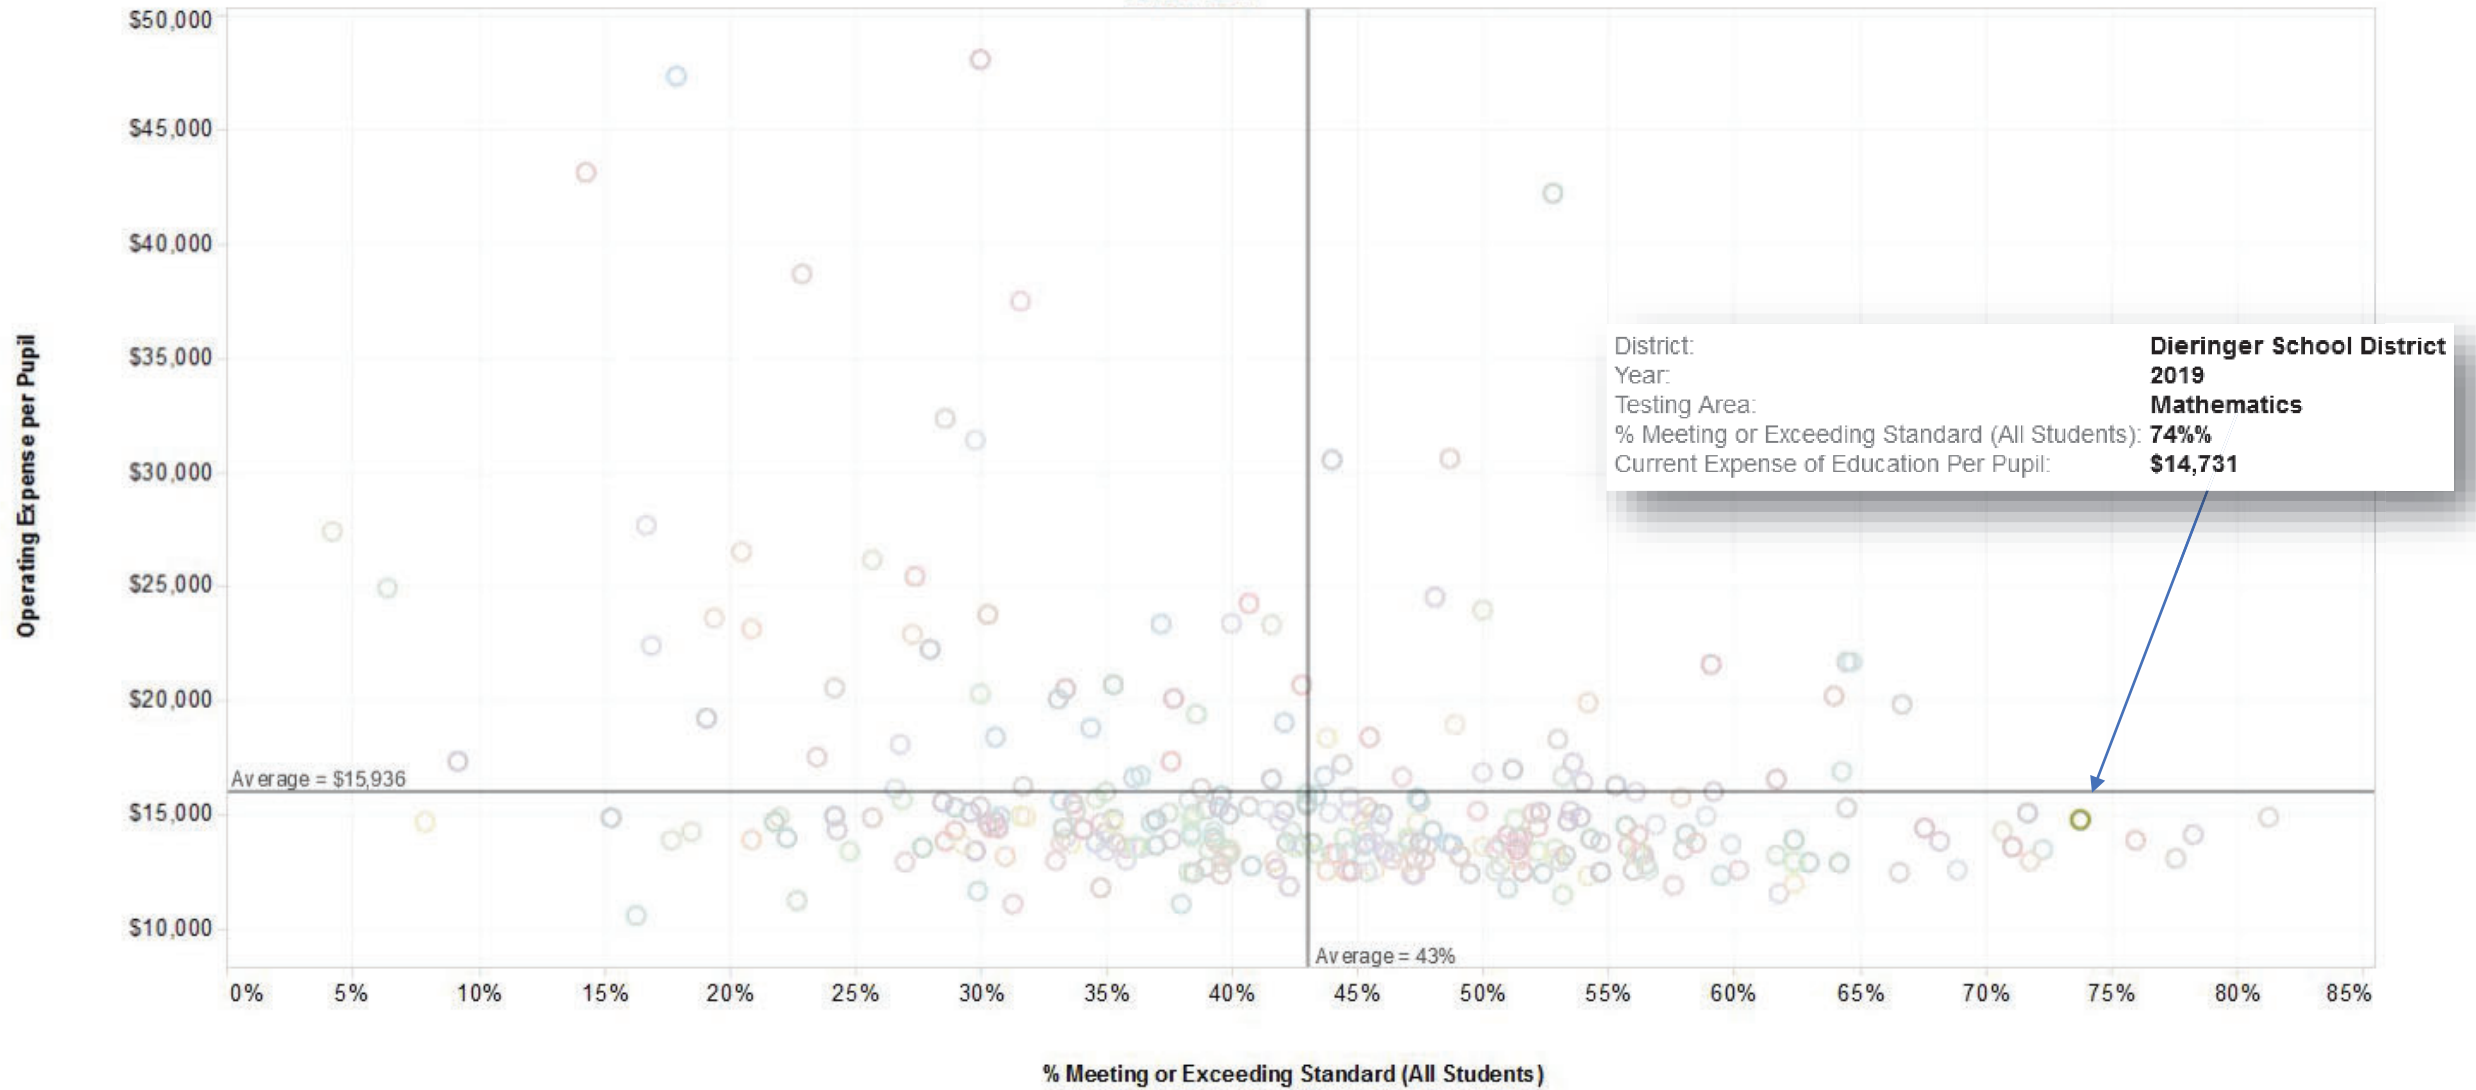

Math Performance and Spending (2018-19) Statewide

Per Student Spending and Performance

2019
Source: OSPI

Math Performance and Spending (2018-19)

Pierce County

Per Student Spending and Performance

2019

Source: OSPI