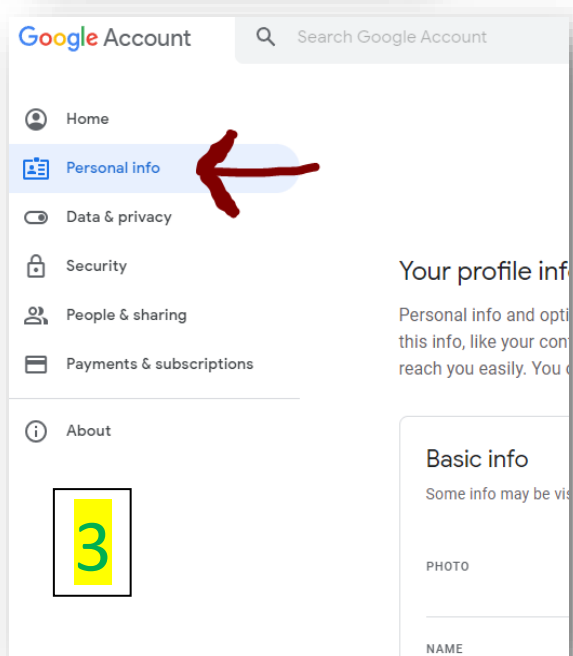

## How to change you Google password from a google application

See images below

1. Account (Your icon in the top right)
2. Manage Your Google Account
3. Personal info (Left side menu)
4. Password (Scroll down to find it)
5. Verify it is you (re-enter your password)
6. Enter and confirm new password