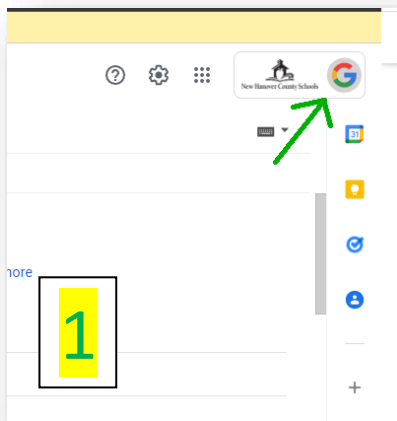

## How to change you Google password from a google application

See images below

1. Account (Your icon in the top right)
2. Manage Your Google Account
3. Personal info (Left side menu)
4. Password (Scroll down to find it)
5. Verify it is you (re-enter your password)
6. Enter and confirm new password