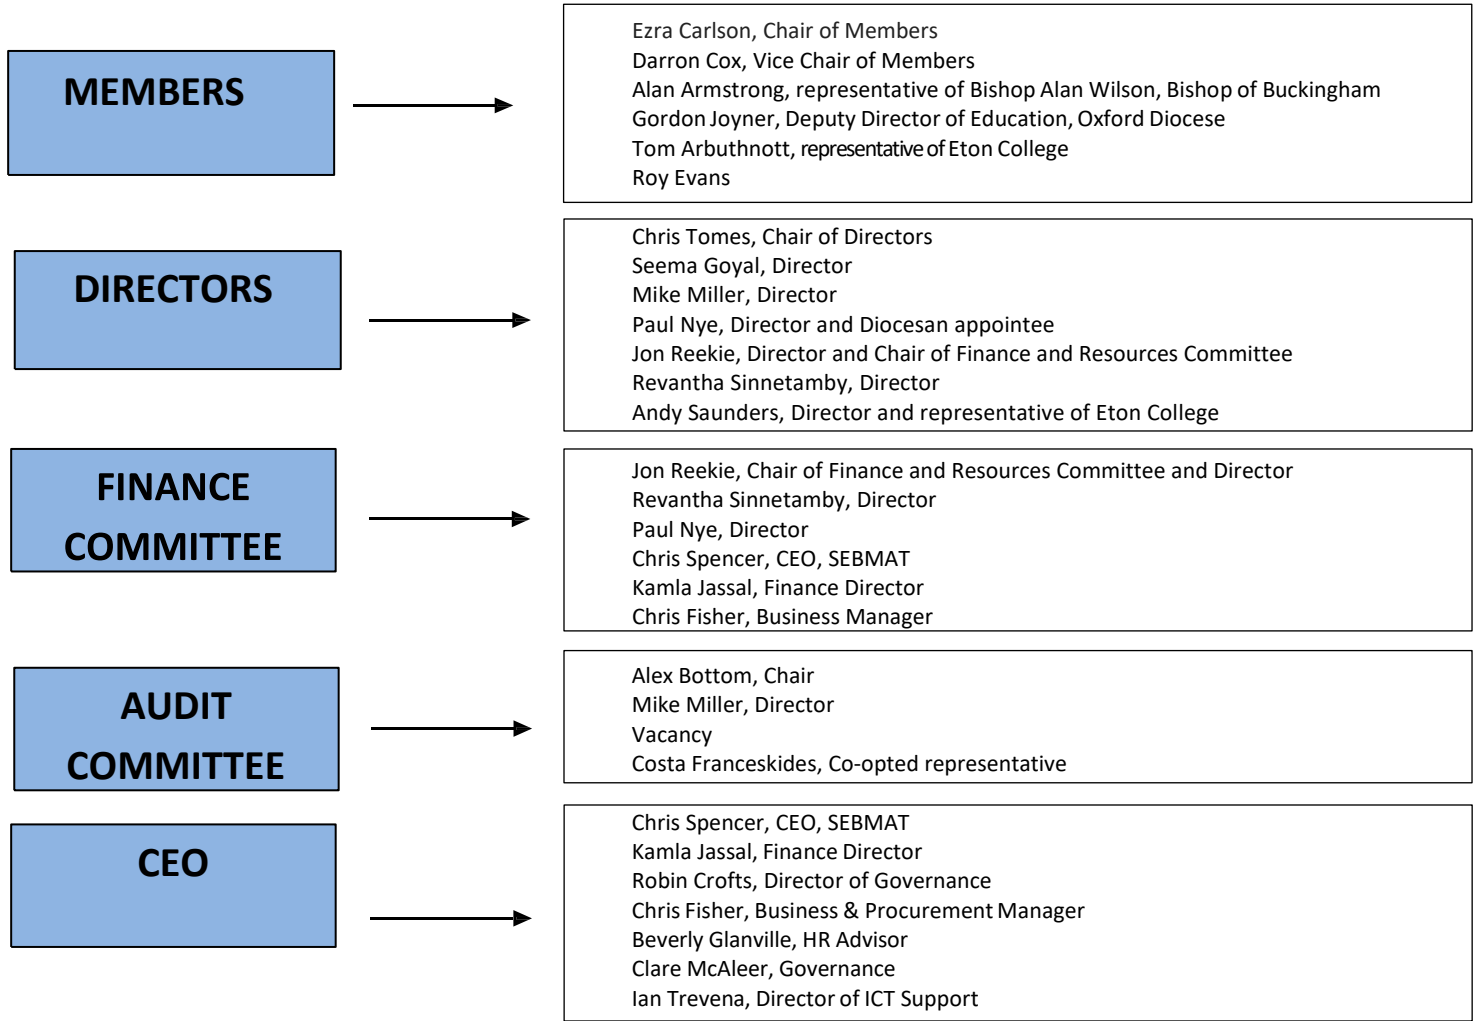

Slough and East Berkshire
C of E Multi Academy Trust

LOCAL GOVERNING BODY
Colnbrook C of E Primary School
Head: Tom Brunson
Chair: Blair Murray Cusati

LOCAL GOVERNING BODY
Slough & Eton C of E Business & Enterprise College
Head: Peter Collins
Chair: Jimmy Scragg

LOCAL GOVERNING BODY
Eton Porny C of E First School
Head: Katherine Russell
Chair: Maggie Waller

LOCAL GOVERNING BODY
Lynch Hill Enterprise Academy
Head: Chris Thomas
Chair: Elaine O'Brien

LOCAL GOVERNING BODY
Lynch Hill School Primary Academy
Head: Lindsey Tomlinson
Chair: Denise Fletcher