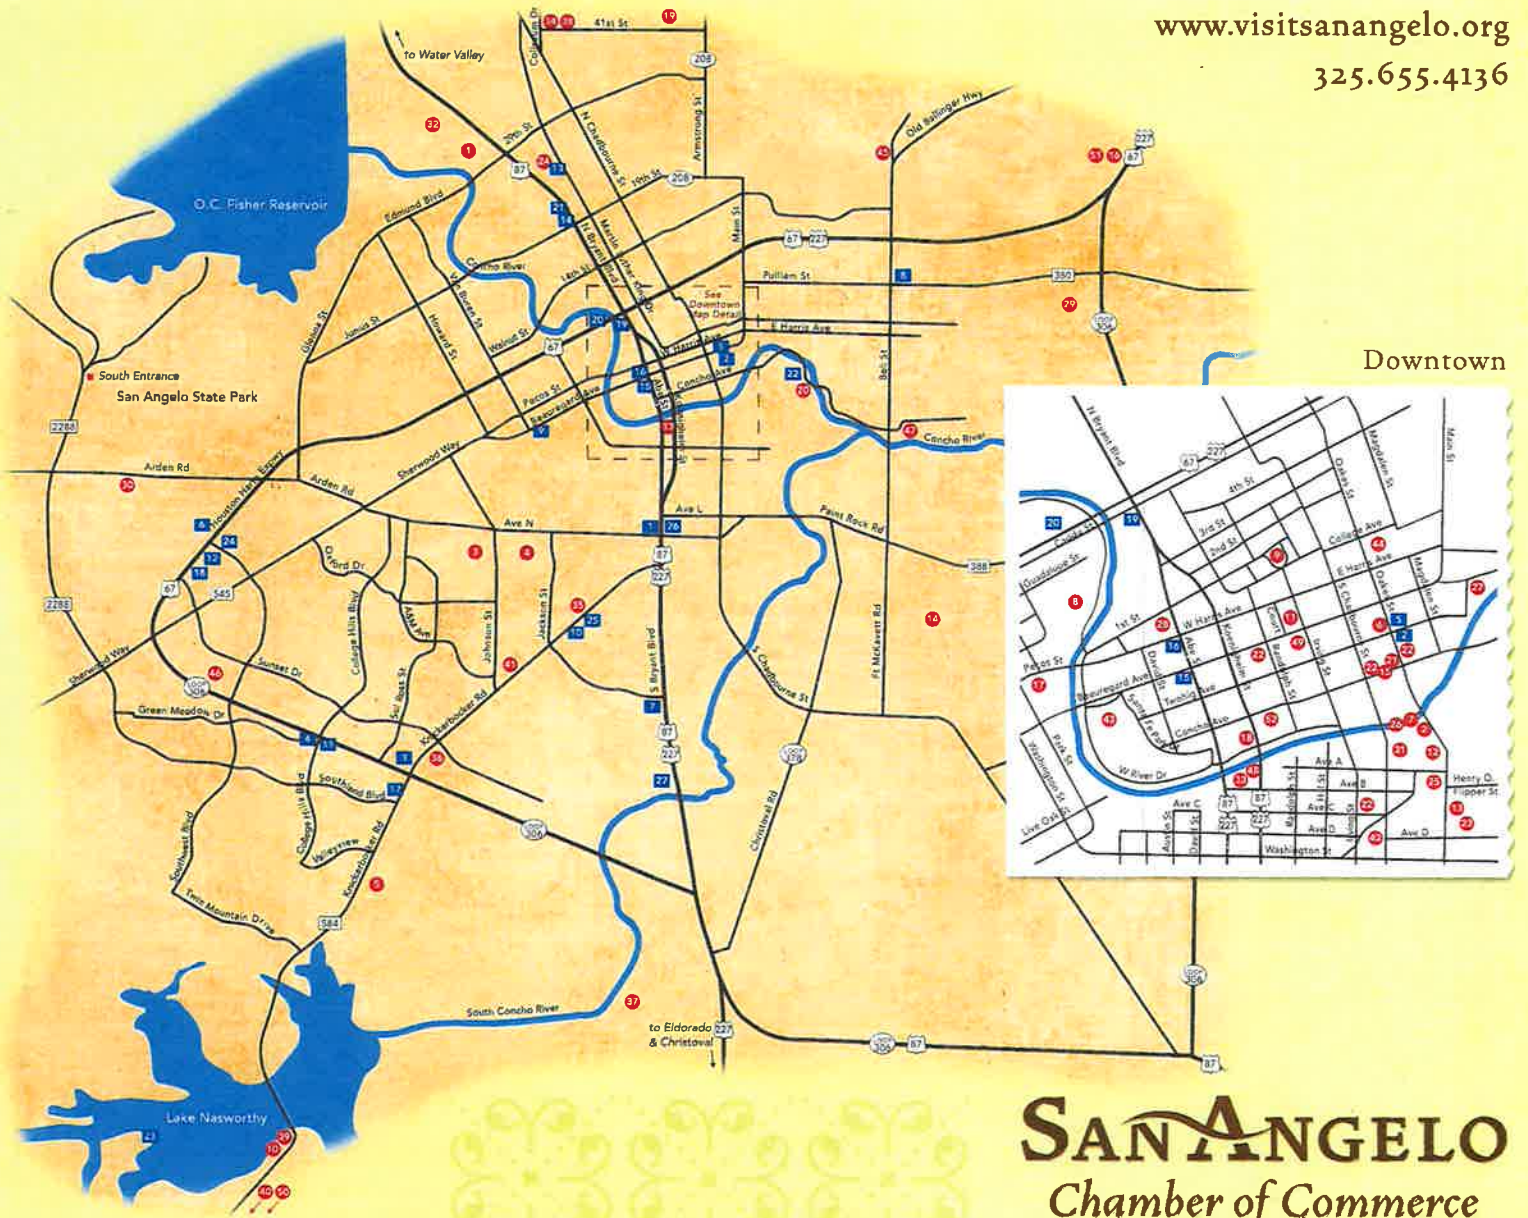

Lodging

1 America's Best Value	4 Inn of the Conchos
2 Angel's Guest House Bed & Breakfast	15 Inn of the West / EconoLodge
3 Benchmark Rodeway Inn	16 Knights Inn
4 Best Western	17 La Quinta
5 Blues Inn at Sealy Flats	18 Microtel Inn & Suites
6 Comfort Suites	19 Motel 6
7 Days Inn	20 Music Garden Mansion
8 Dun Bar East	21 Ramada Limited
9 El Patio Motor Inn	22 San Angelo Inn
10 Fairfield Inn & Suites	23 Spring Creek Marina Cabins
11 Hampton Inn	24 SpringHill Suites by Marriott
12 Holiday Inn Express	25 Staybridge Suites
13 Inn at the Art Center Bed & Breakfast	26 Super 8
	27 Travelodge

Also:

1. Hummer House - located in Christoval, Texas
   Morning Glory House - located in Christoval, Texas
   Walnut Creek Ranch - located near Water Valley, Texas
   X Bar Ranch - located near Eldorado, Texas

www.visitsanangelo.org

325.655.4136

Downtown