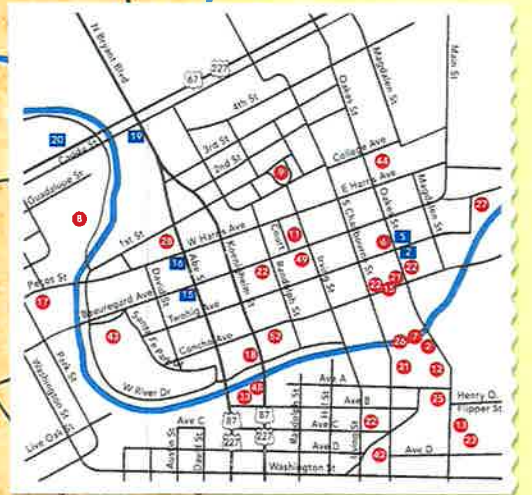

SAN ANGELO
Chamber of Commerce
Downhome ~ Uptown ~ Goodtimes