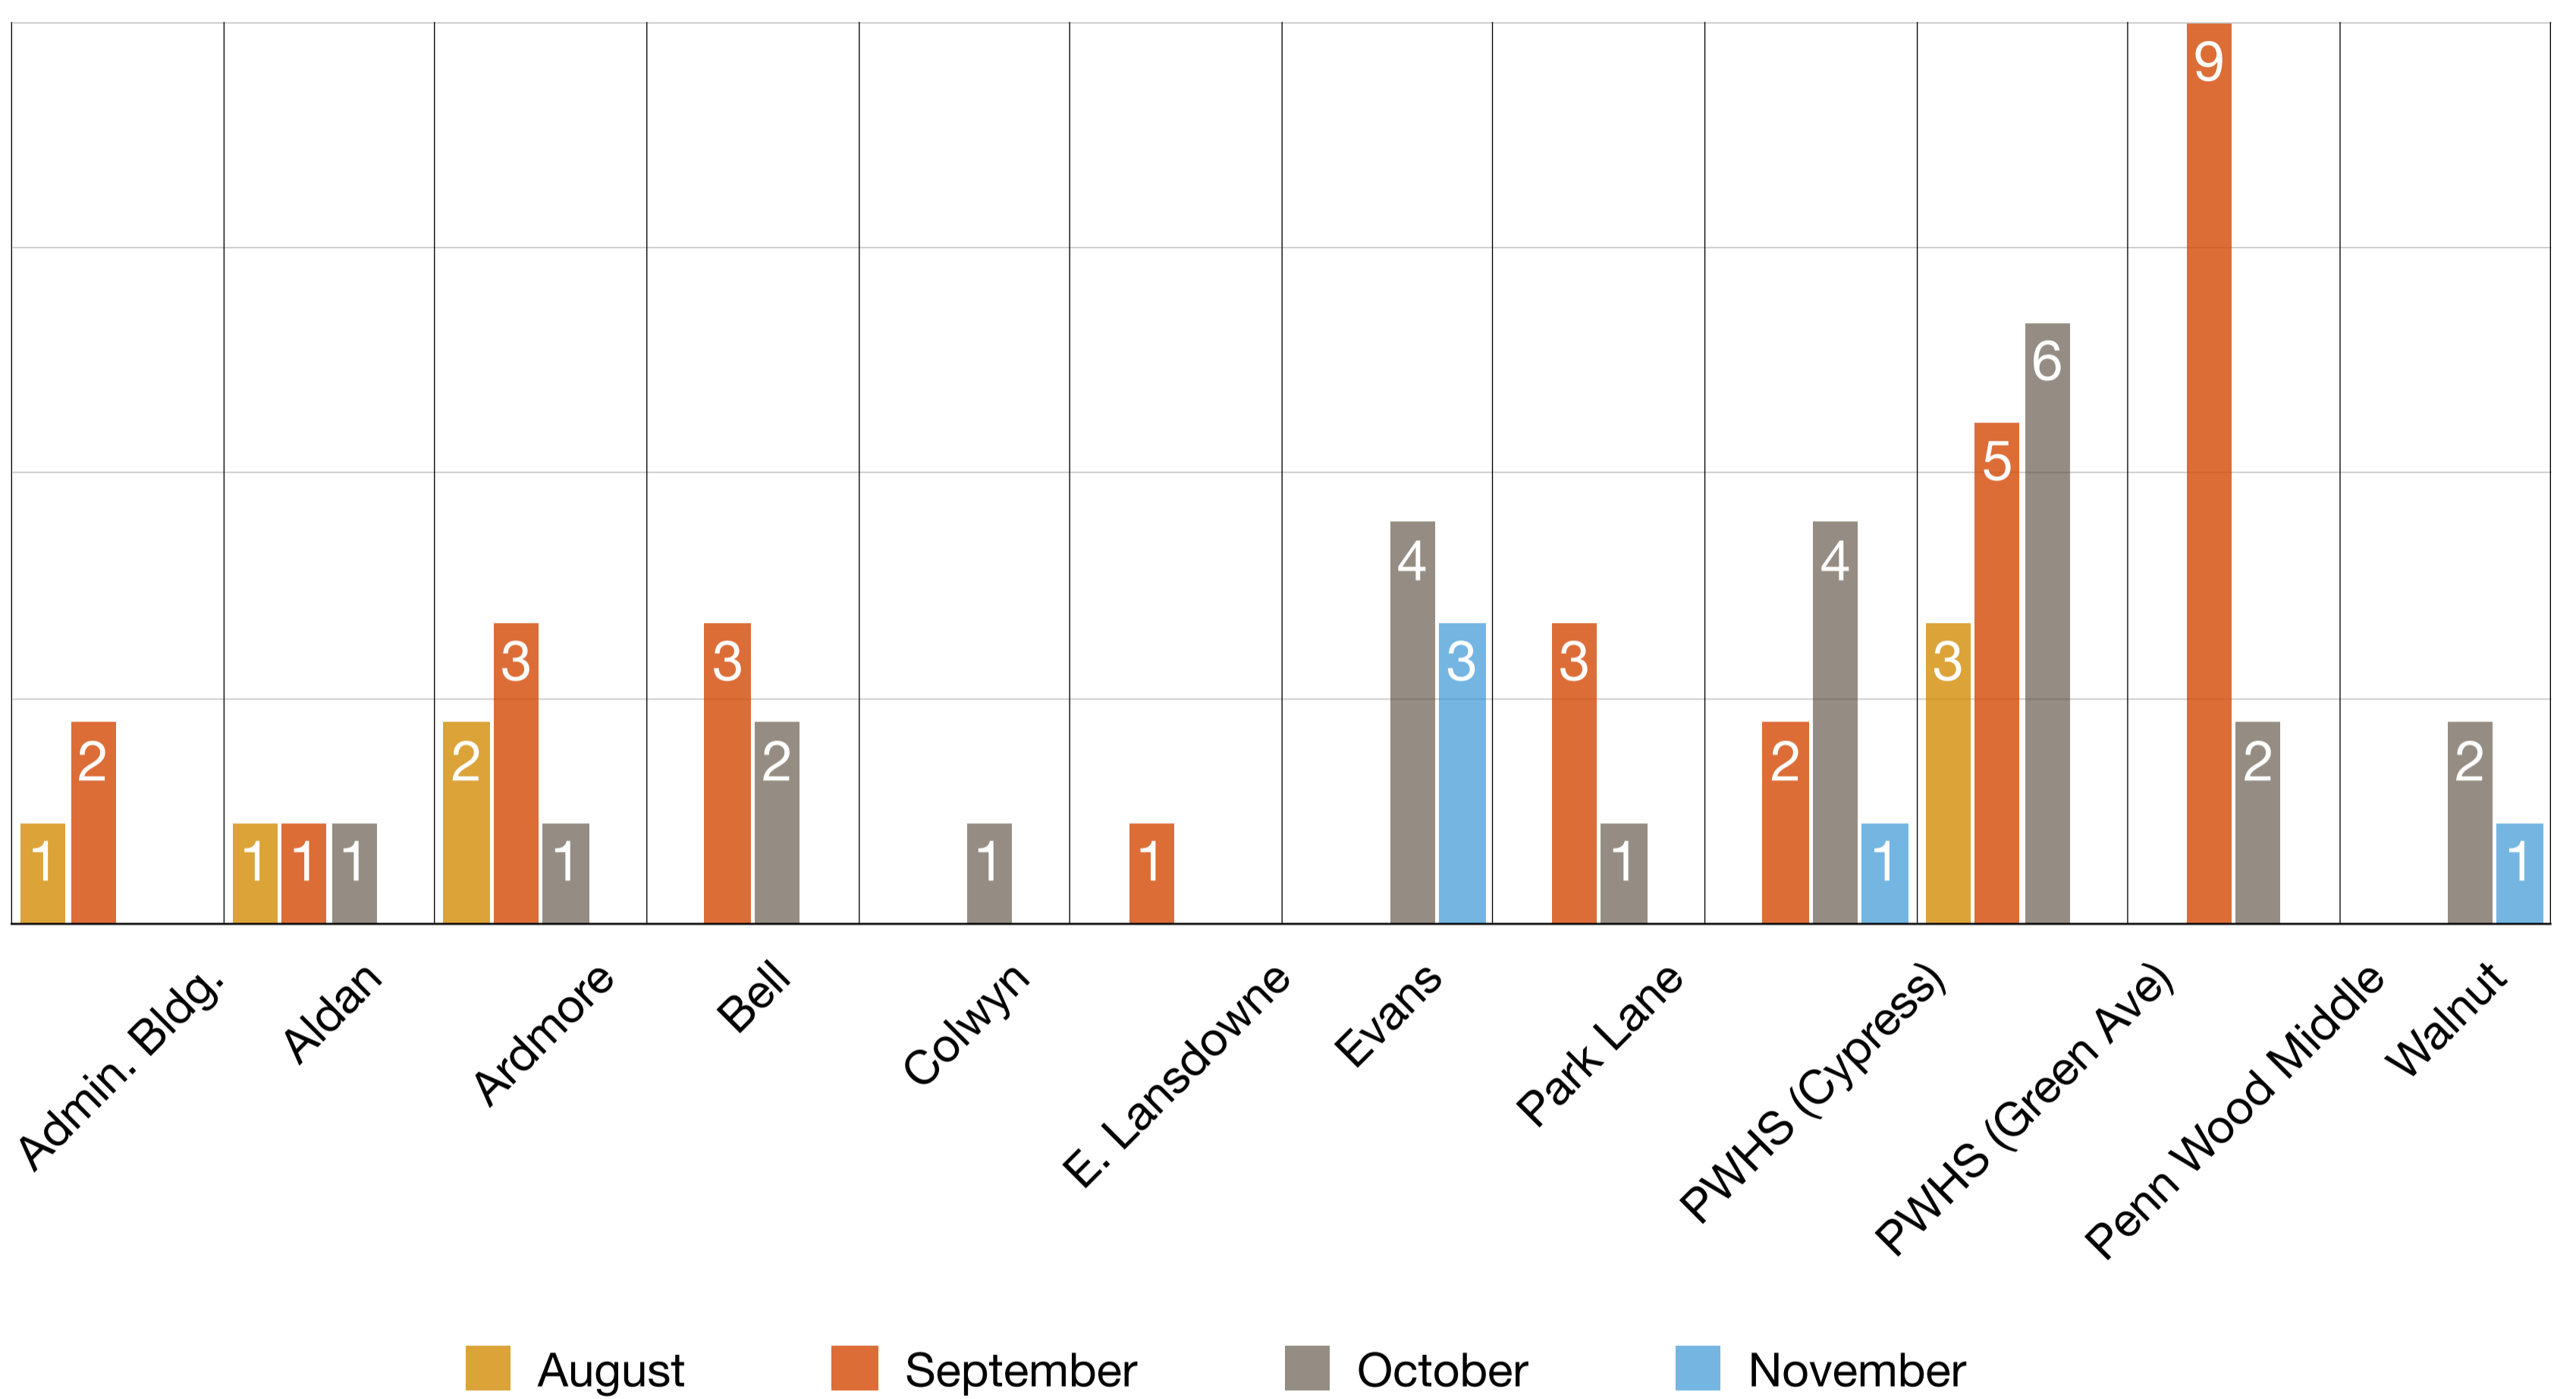

Cases By Month & School

WPSD Case Tracker

	August	September	October	November
Admin. Bldg.	1	2	0	0
Aldan	1	1	1	0
Ardmore	2	3	1	0
Bell	0	3	2	0
Colwyn	0	0	1	0
E. Lansdowne	0	1	0	0
Evans	0	0	4	3
Park Lane	0	3	1	0
PWHS (Cypress)	0	2	4	1
PWHS (Green Ave)	3	5	6	0
Penn Wood Middle	0	9	2	0
Walnut	0	0	2	1
Total	7	29	24	5