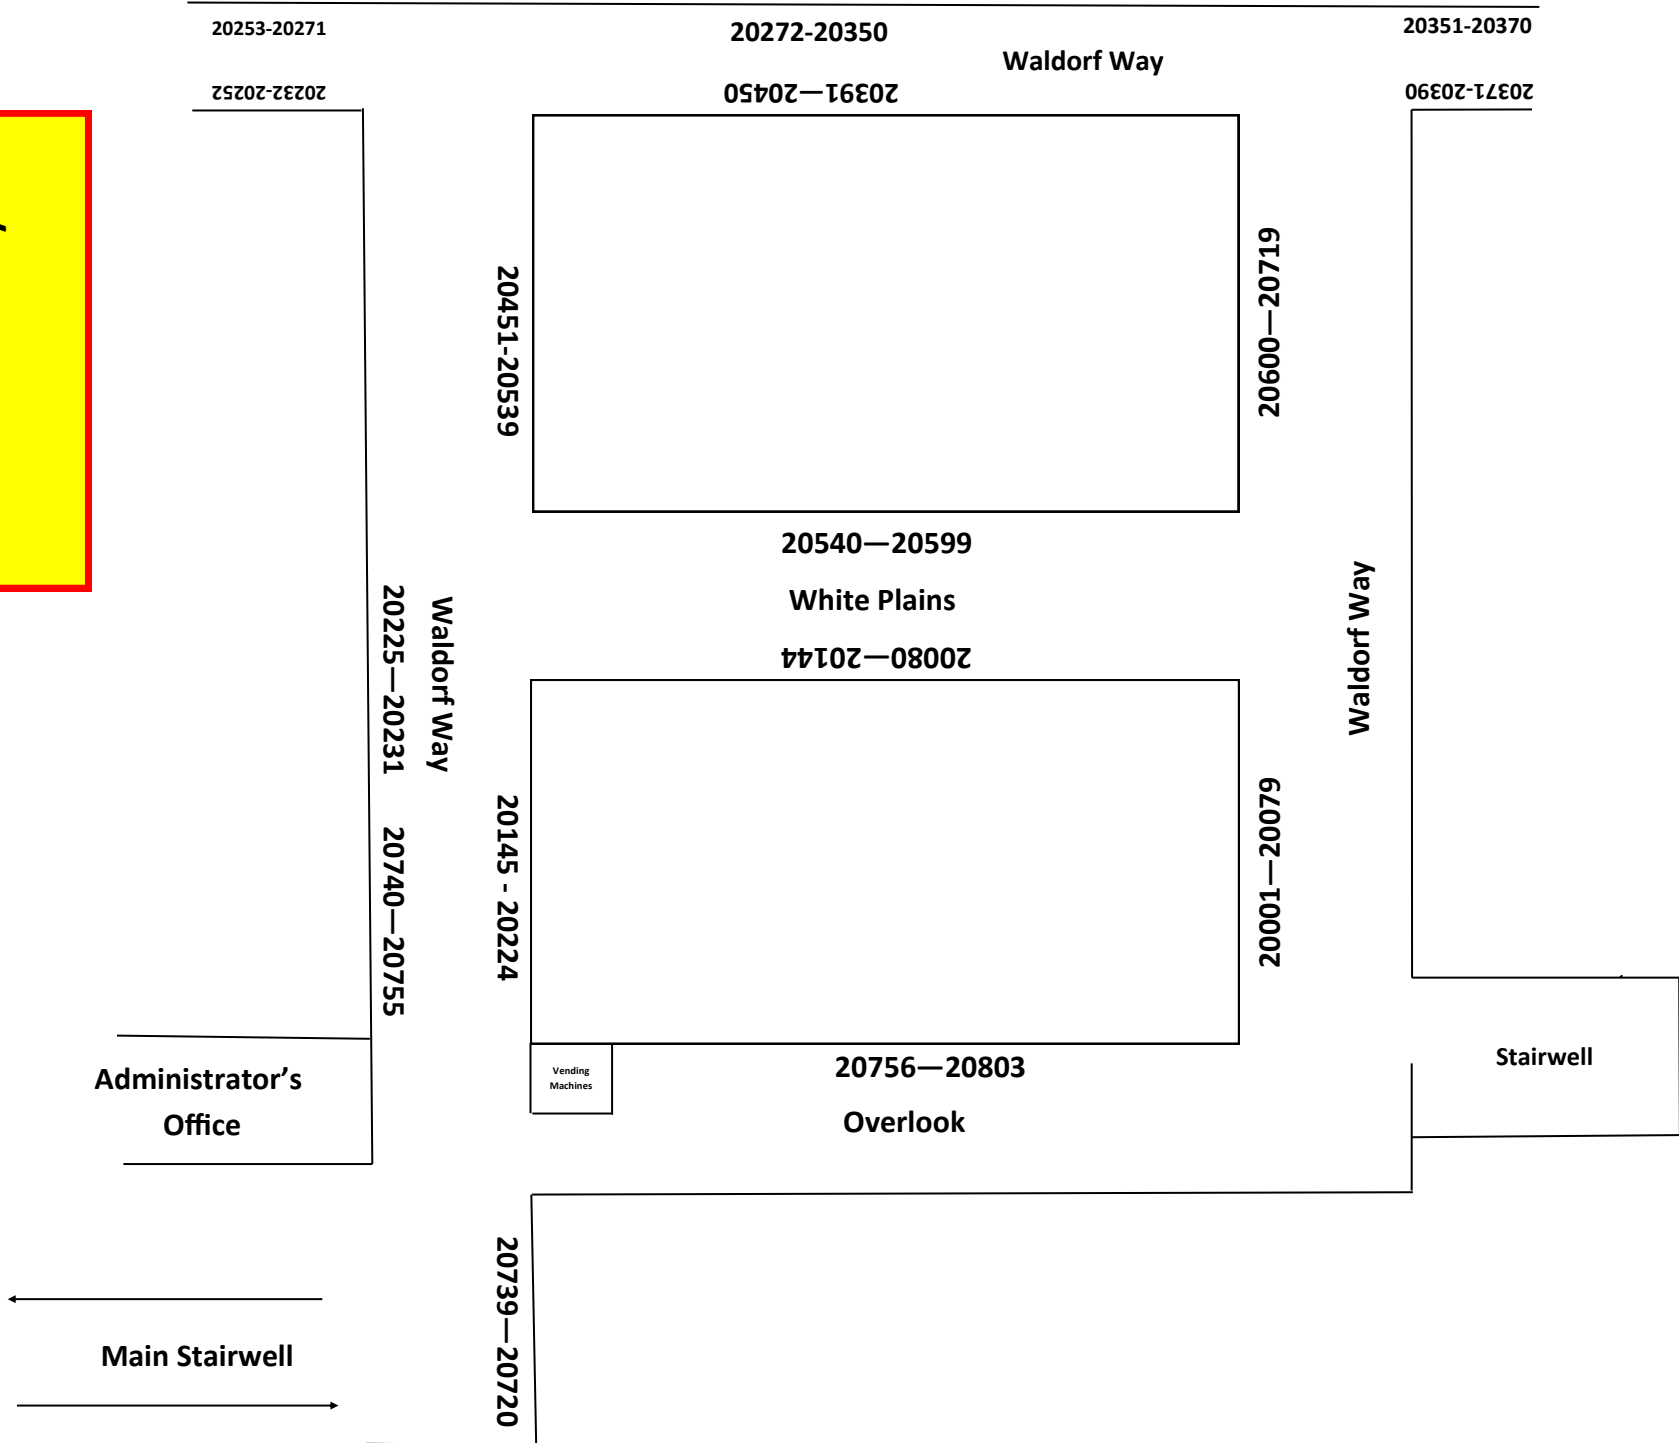

10885-

10911

10801-10884
Bryan's Road
60211-07111
11170-07111

Gym / Convocation Center

11434-11497
Victory Lane
11422-11433

1st Floor Locker Location Description

Locker Groups	Location	Locker Groups	Location
HUGHESVILLE CIRCLE AREA		COBB ISLAND AREA	
10001—10109	Rooms 345—351	11210—11217	Art & Drafting Rooms
10111—10151	Pomfret Place	11218—11226	Carpentry—Drinking Fountains
10152—10341	Bio. Lab Area	11227—11305	Across from Art & Drafting Rooms
10342—10550	Computer Labs Area	11306—11421	Across from the Carpentry & Down to Welding Room
10551—10623	EA Suite Area		
10624—10701	Pomfret Place		
10702—10800	Rooms 343—337		
BRYAN'S ROAD AREA		VICTORY LANE AREA	
10801—10884	Eng Lab Side	11422—11433	Across From VP Office
10885—10911	CISCO Lab Area	11434—11497	Health Room (#611)
10912—11058	Collision Repair & Auto Tech Area		
11059—11125	Culinary Arts Side		
11126—11169	Cosmo Back Hallway		
11170—11209	Across from Eng Lab Area		

**North Point High School
 1st Floor Locker
 Location Descriptions**

**North Point High School
2nd Floor Locker Layouts**

2nd Floor Locker Location Description

Locker Groups

Location

WALDORF WAY AREA

20001—20079	Science Rooms across from the near Restrooms
20080—20144	White Plains near the Drinking Fountains
20145—20224	Science Rooms across from the Staff Lounge
20225—20231	Near Room 2311
20232—20450	Language Arts Rooms across the Back Hallway
20451—20539	Near Rooms 2310 & 2312
20540—20599	White Plains
20600 - 20719	Near Rooms 2324 & 2326
20720—20739	At the Top of the Main Stairs
20740—20755	Outside Staff Lounge
20756—20803	Along Main Street Overlook