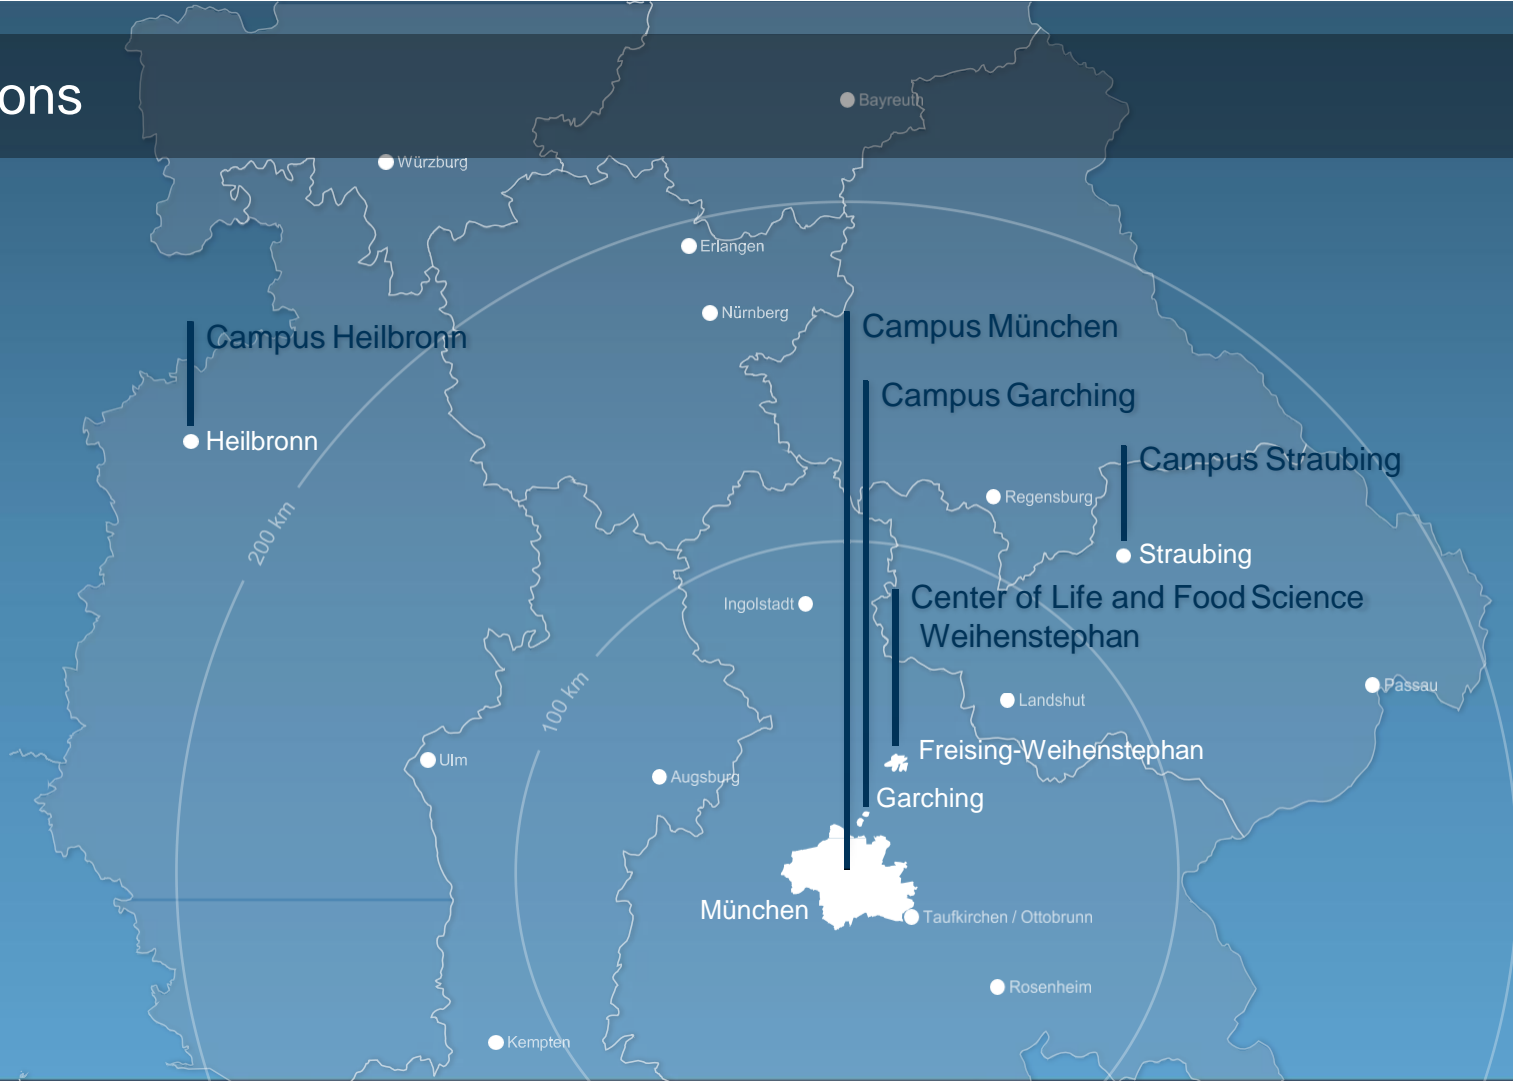

# Technical University of Munich (TUM)

**German International  
School of Silicon Valley**

**November 3, 2021**

**Jeffrey Ouimet**

Senior Regional Manager North America  
Technical University of Munich

# Locations

# Locations

GARCHING

MUNICH  
Campus Munich

Campus Garching

STRAUBING  
Campus Straubing

FREISING-WEIHENSTEPHAN  
Center of Life and Food Science Weihenstephan

HEILBRONN  
Campus Heilbronn

# Munich

- ~ 1.5 million inhabitants (3<sup>rd</sup> largest city in Germany)
- ~ 115,000 students
- 37.7% of its population have an international background
- Rated the world's most livable city by the Monocle's Quality of Life Survey 2018
- Offers a variety of high-quality leisure activities: river surfing in the English Garden, hiking in the Alps, numerous architectural and cultural attractions, its annual Oktoberfest, ...