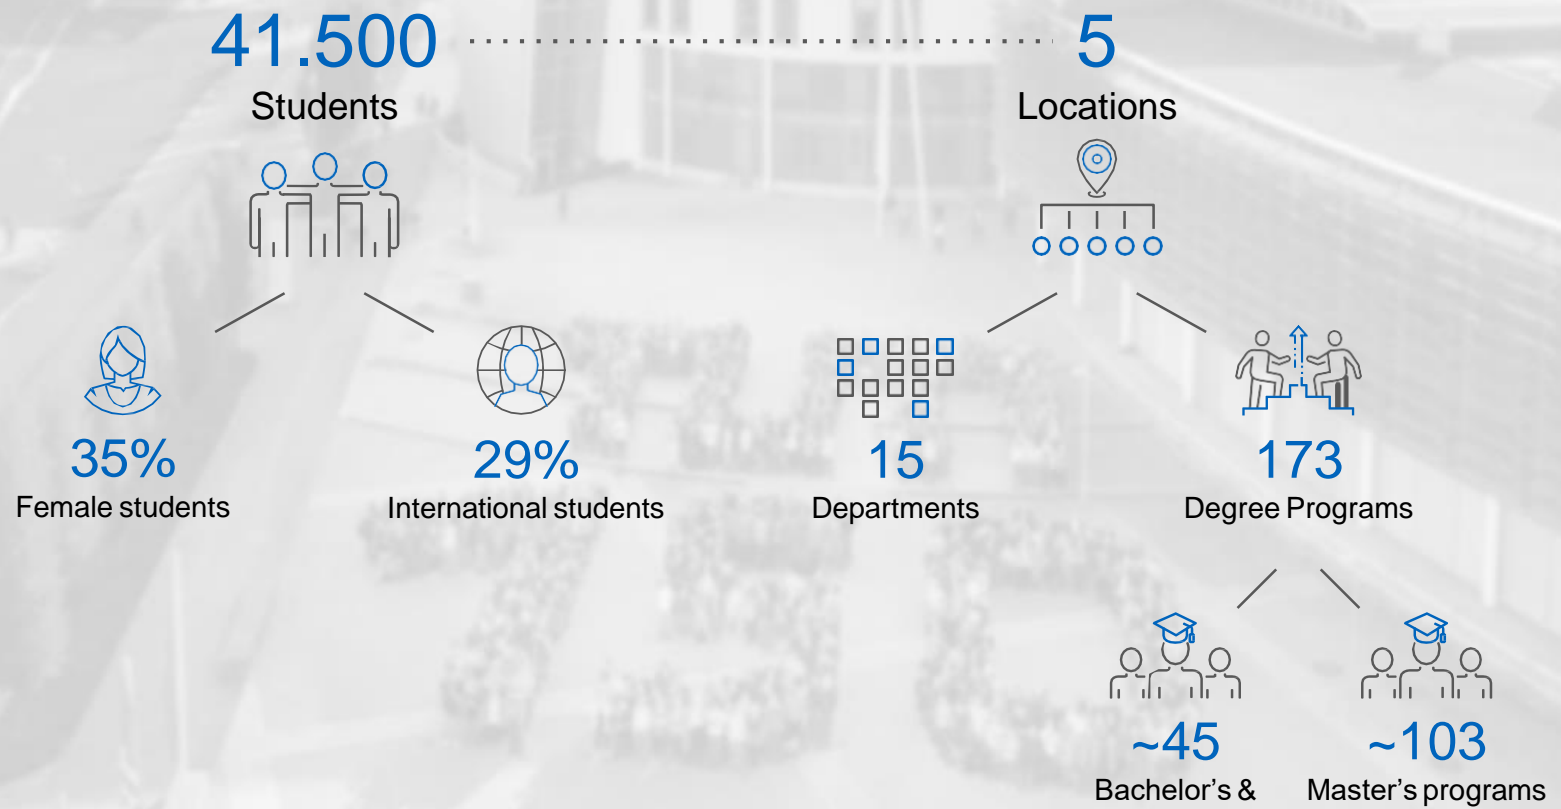

Facts and Figures