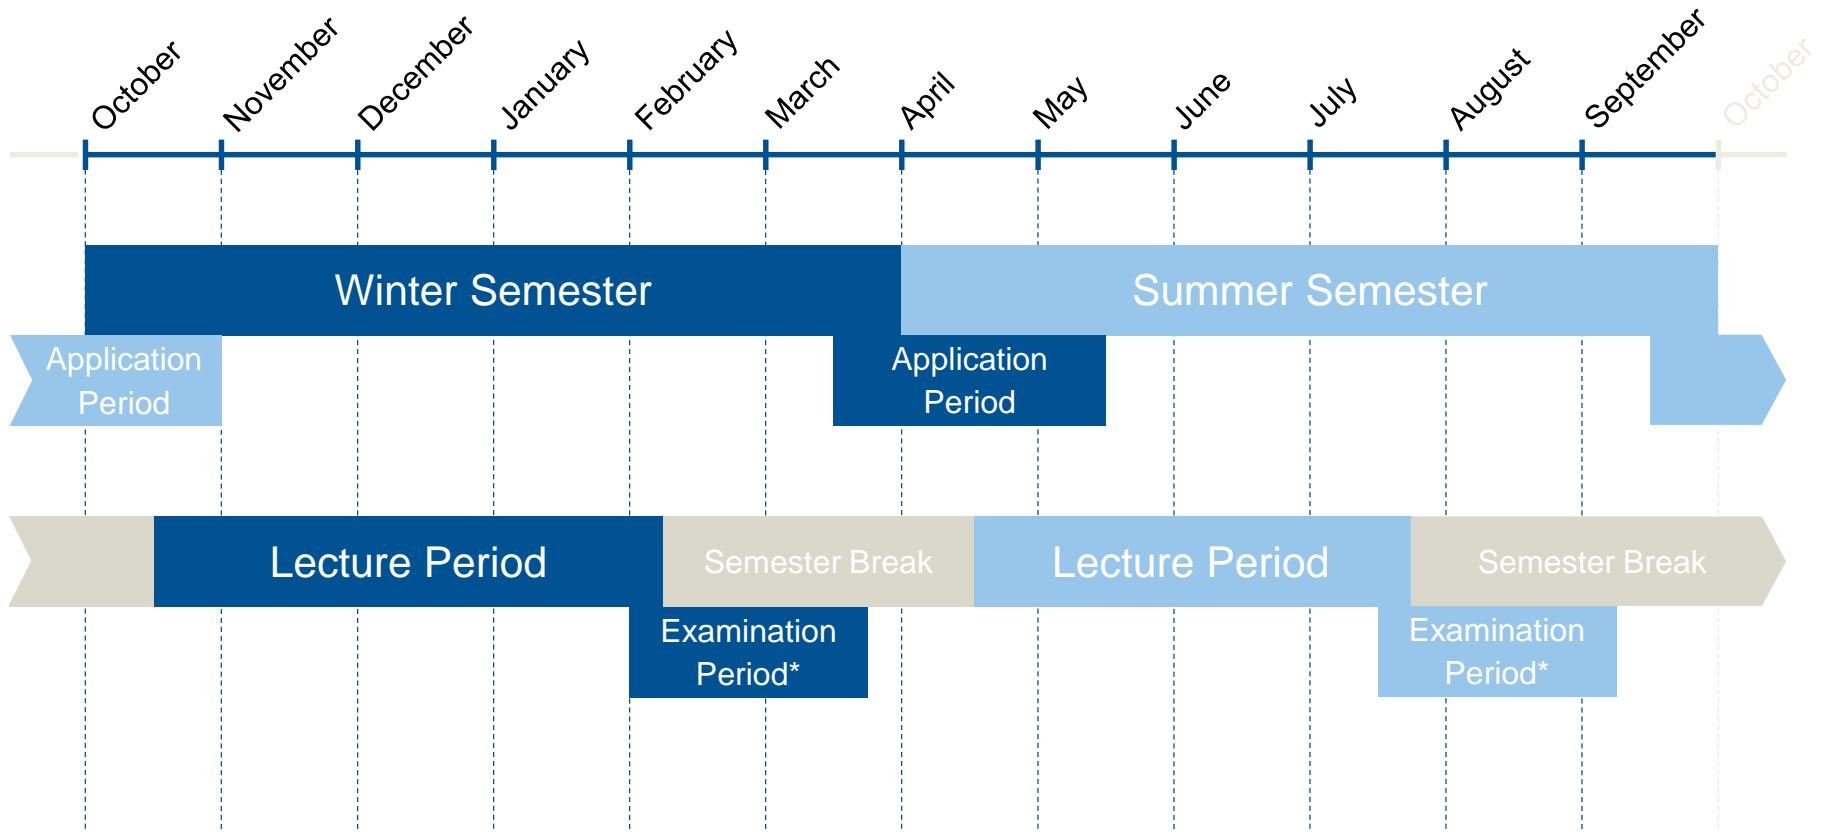

Studies at TUM - Academic Calendar

*may vary between faculties/schools