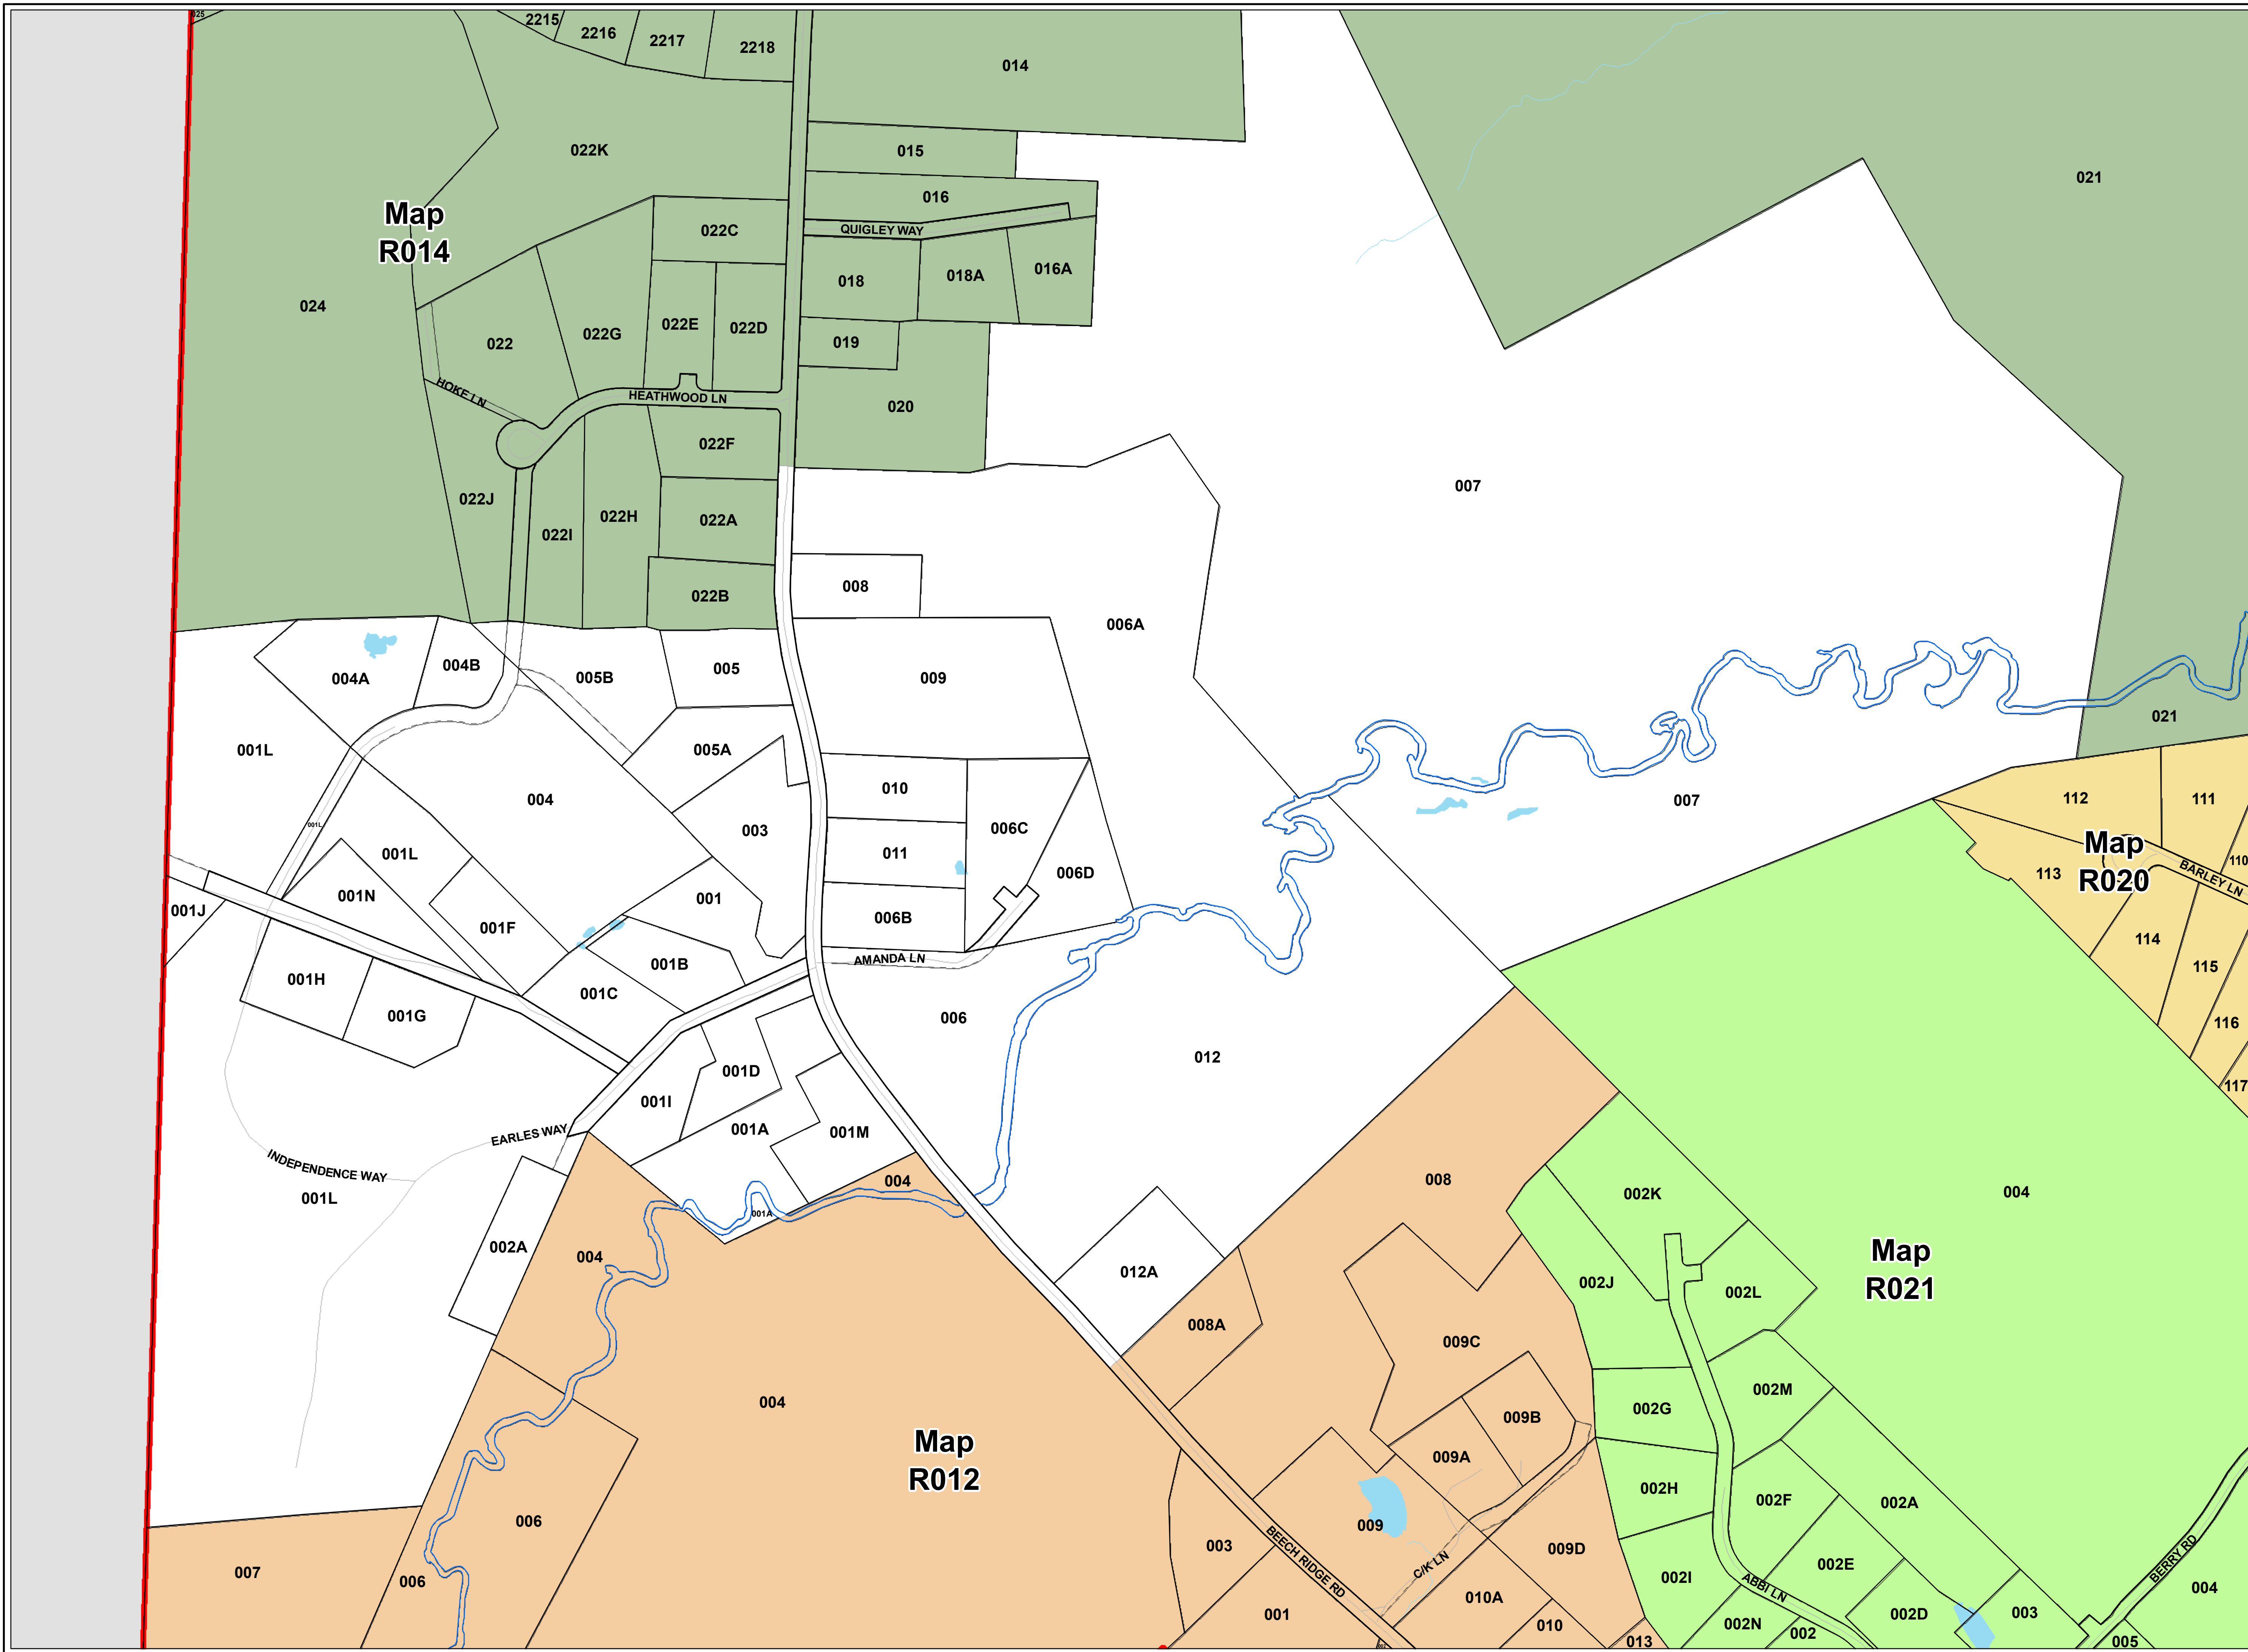

Town of Scarborough Maine

For Assessing Purposes Only

Legend

- - - Easements
- Condo
- - - - County Boundary
- Private ROW
- Property Line
- Right of Way
- - - - Town Boundary
- Water
- Railroad
- Arrow/Hook Lines
- Parcels Off
- Zoning

April 1, 2021

1 inch = 225 feet

Map Number R013

Map R014

Map R020

Map R021

Map R012