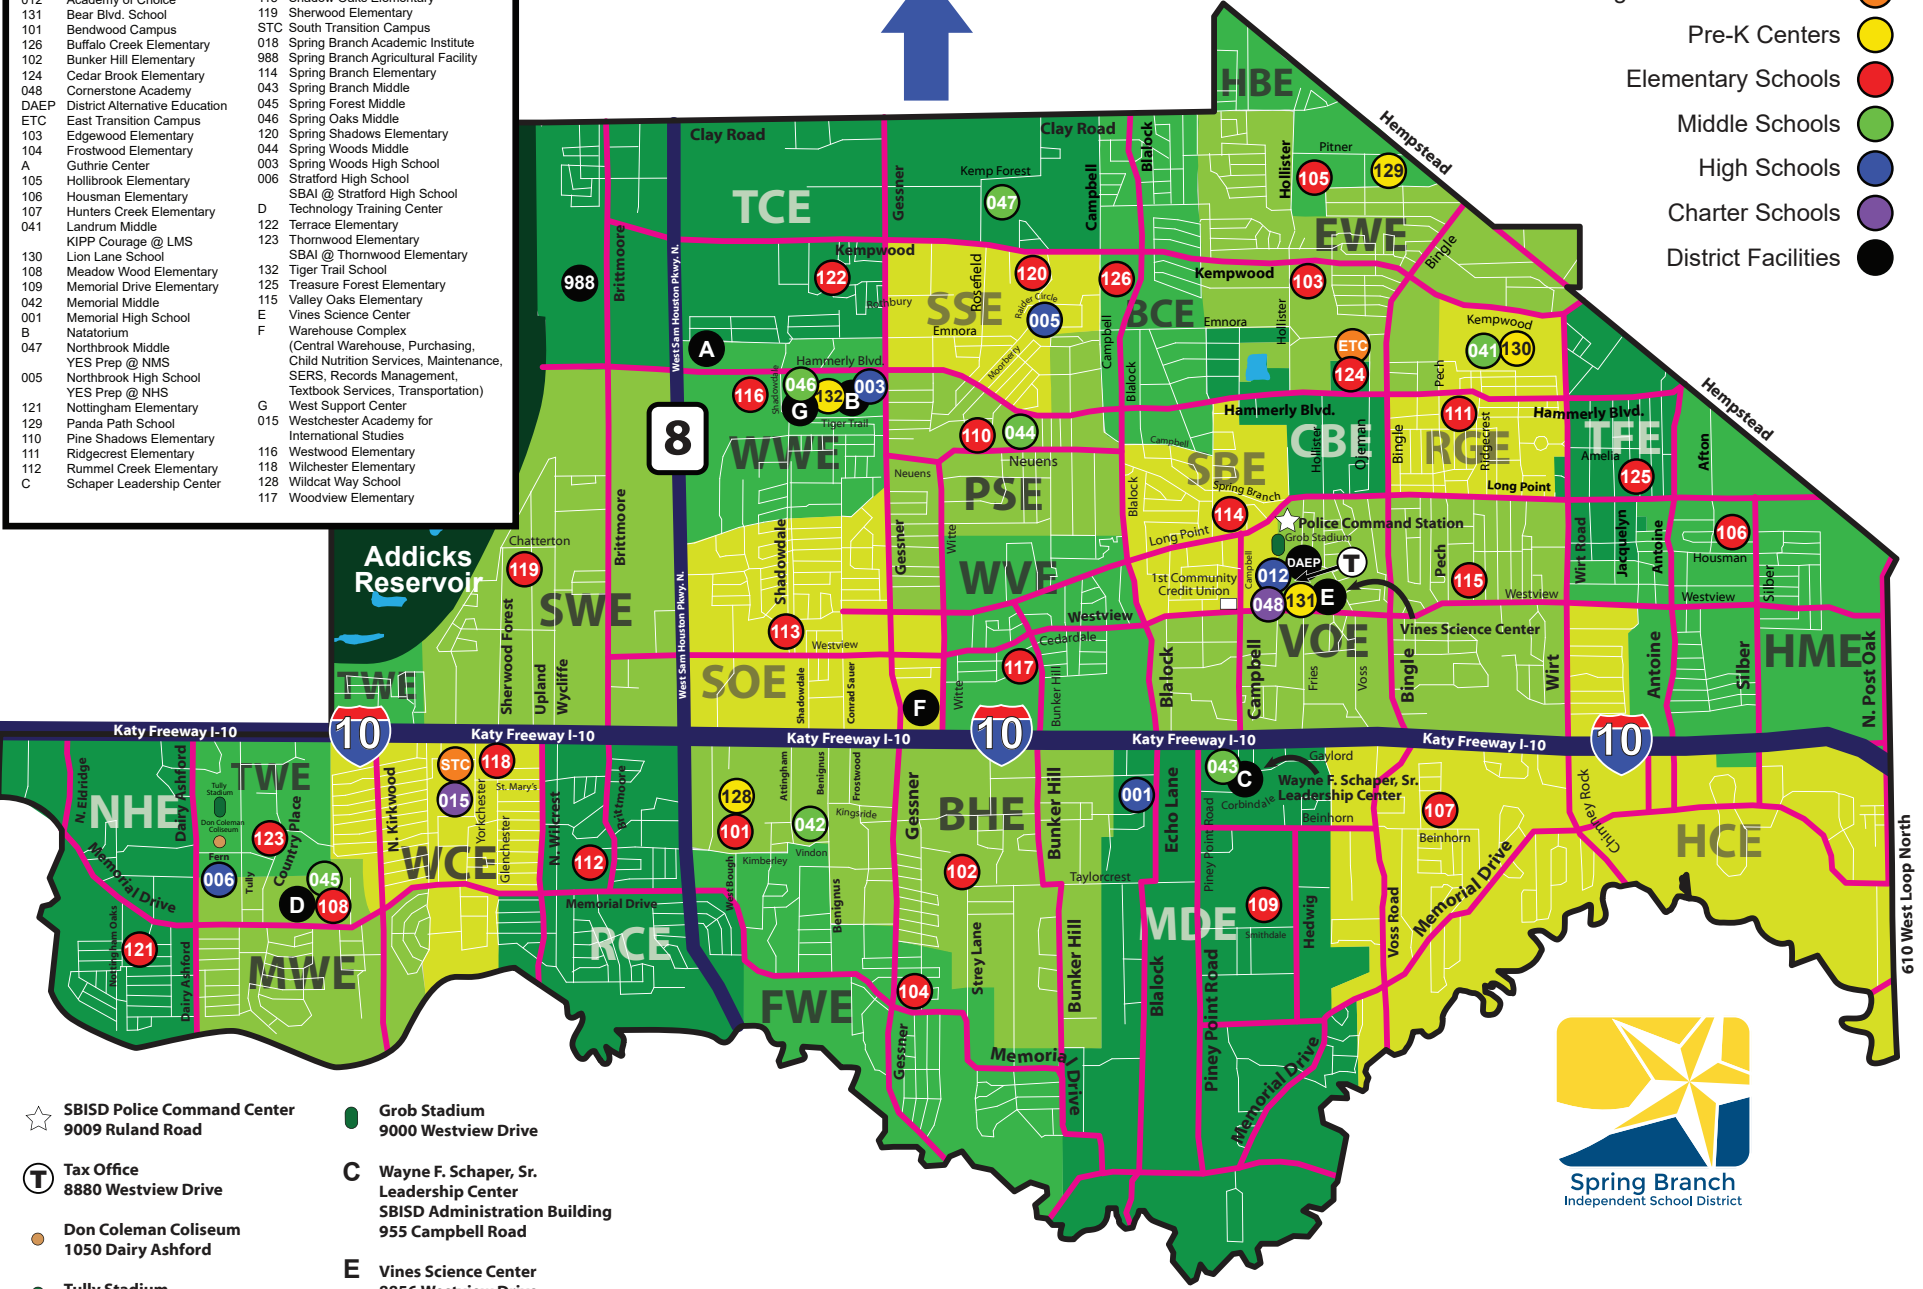

1. 2007 Bond Program Transition Sites
2. Pre-K Centers
   - Elementary Schools
   - Middle Schools
   - High Schools
   - Charter Schools
   - District Facilities

- ☆ SBISD Police Command Center
  9009 Ruland Road
- T Tax Office
  8880 Westview Drive
- Don Coleman Coliseum
  1050 Dairy Ashford
- Tully Stadium
  1050 Dairy Ashford
- Grob Stadium
  9000 Westview Drive
- C Wayne F. Schaper, Sr.
  Leadership Center
  SBISD Administration Building
  955 Campbell Road
- E Vines Science Center
  8856 Westview Drive
- 988 Spring Branch Agricultural Facility

Revised 10-27-2021