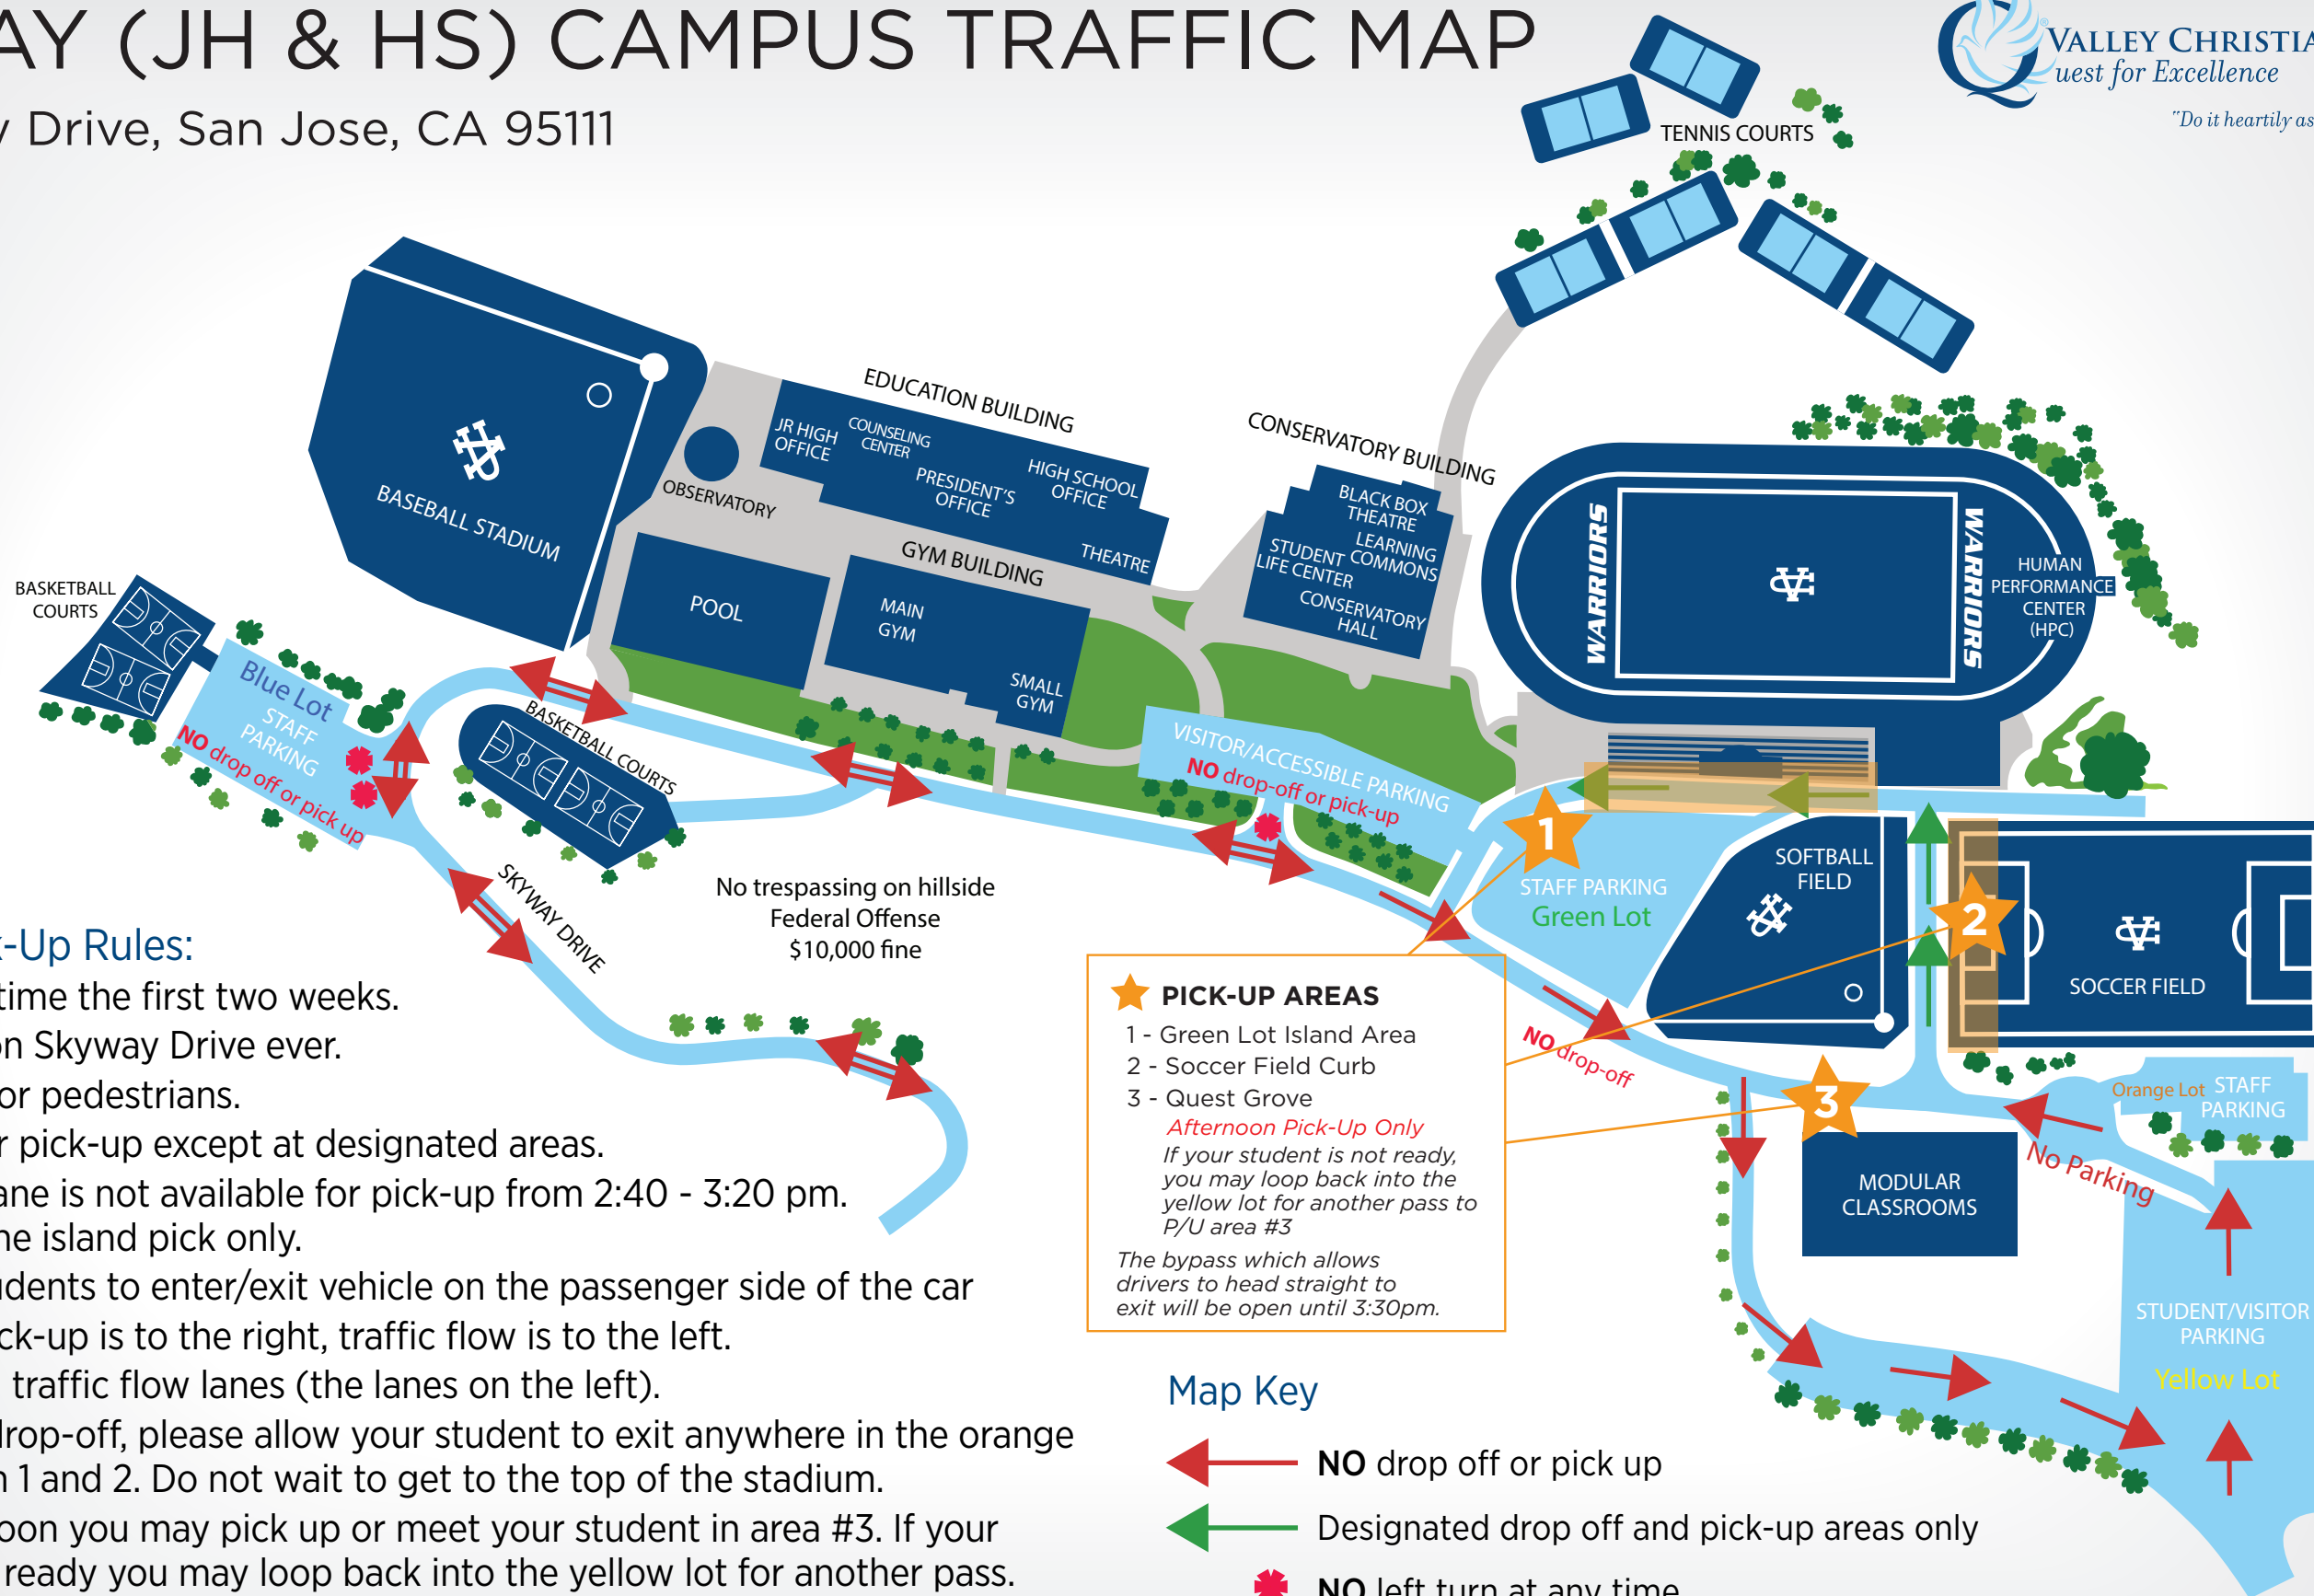

SKYWAY (JH & HS) CAMPUS TRAFFIC MAP

100 Skyway Drive, San Jose, CA 95111

Drop-Off/Pick-Up Rules:

- Plan on extra time the first two weeks.
- No, drop-off on Skyway Drive ever.
- Always yield for pedestrians.
- No drop-off or pick-up except at designated areas.
- The stadium lane is not available for pick-up from 2:40 - 3:20 pm. We regulate the island pick only.
- Encourage students to enter/exit vehicle on the passenger side of the car
- Drop-off or pick-up is to the right, traffic flow is to the left.
- Do not stop in traffic flow lanes (the lanes on the left).
- For morning drop-off, please allow your student to exit anywhere in the orange shaded area in 1 and 2. Do not wait to get to the top of the stadium.
- For the afternoon you may pick up or meet your student in area #3. If your student is not ready you may loop back into the yellow lot for another pass.
- **No drop-off or pick-up in the local neighborhoods.**
- **Parking and traffic rules are strictly enforced by VCS personnel. Violators will be cited!**

★ PICK-UP AREAS

- 1 - Green Lot Island Area
- 2 - Soccer Field Curb
- 3 - Quest Grove

Afternoon Pick-Up Only
 If your student is not ready, you may loop back into the yellow lot for another pass to P/U area #3

The bypass which allows drivers to head straight to exit will be open until 3:30pm.

Map Key

- NO drop off or pick up
- Designated drop off and pick-up areas only
- NO left turn at any time
- Drop-Off Areas
- Pick-Up Areas