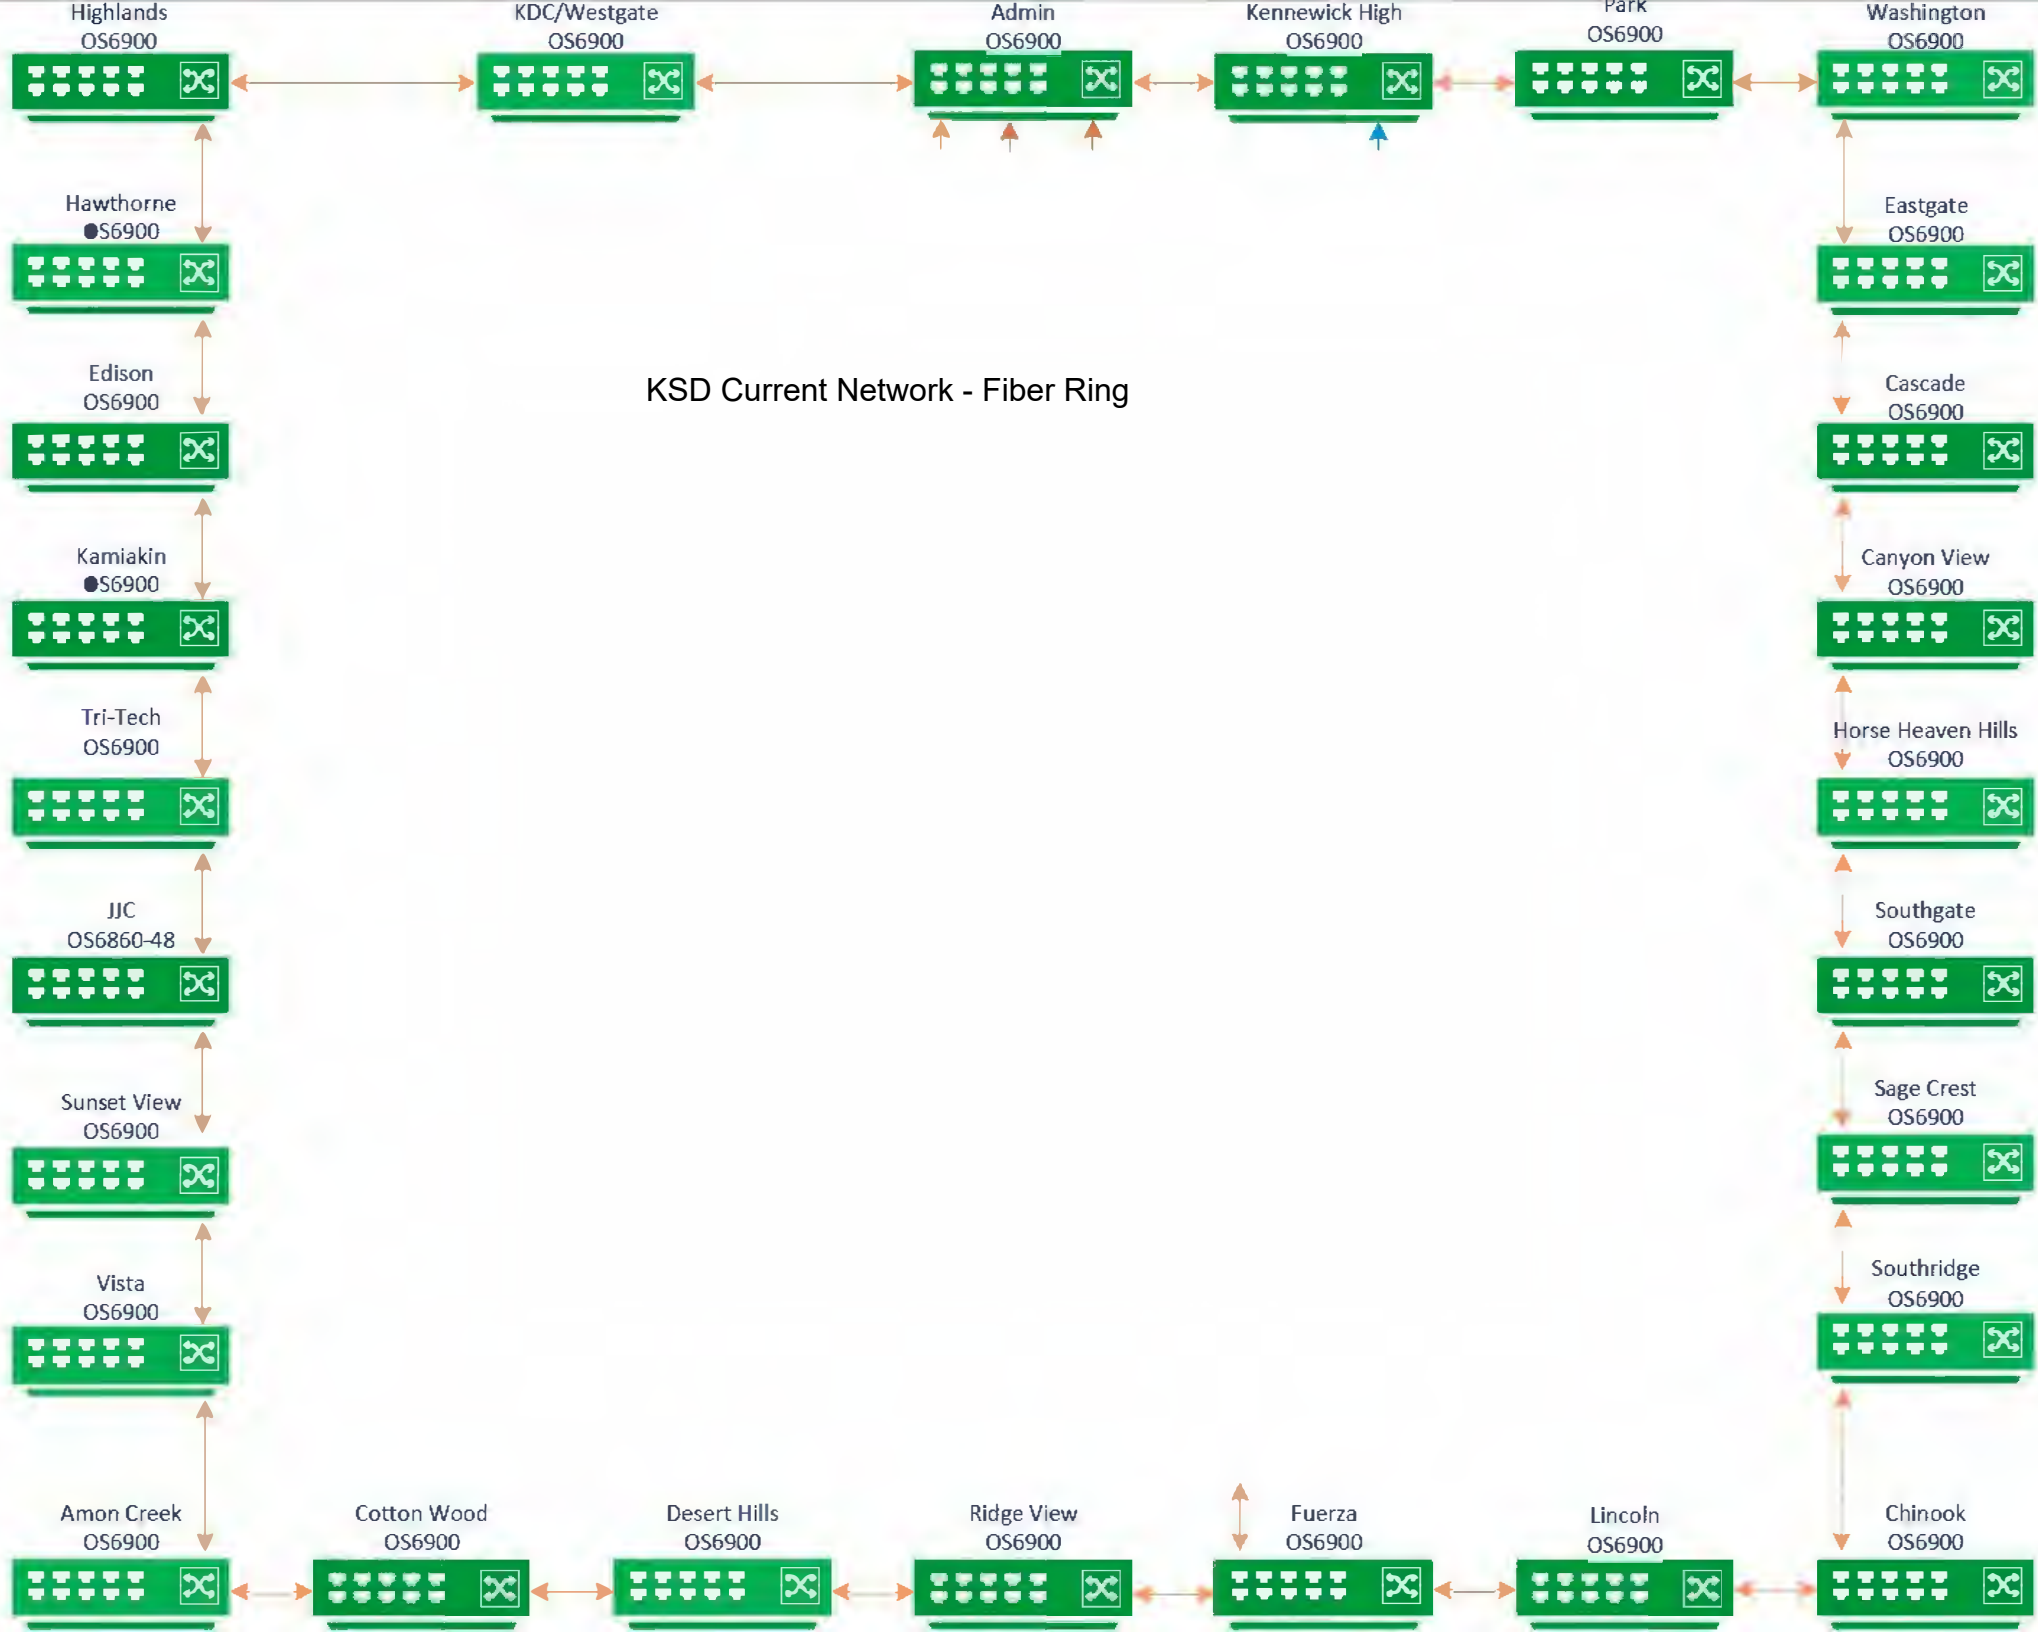

KSD Current Network - Fiber Ring