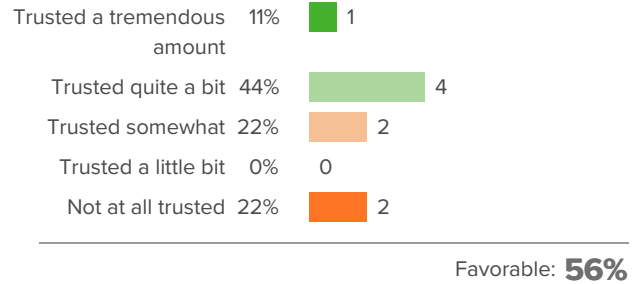

Q.2: To what extent are staff trusted to work in the way they think is best?