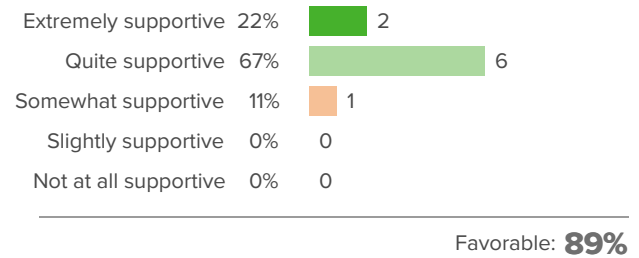

Q.4: How supportive are students in their interactions with each other?