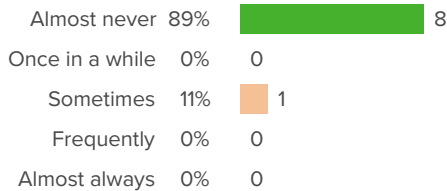

School safety

Your average

89%

9 responses

District average: **79%** Greenwich Public Schools

How did people respond?

Q.1: How often do you worry about violence at your school?

Favorable: **89%**