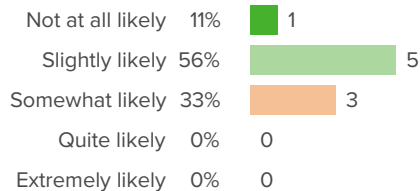

Q.3: How likely is it that children from your school will be bullied online?