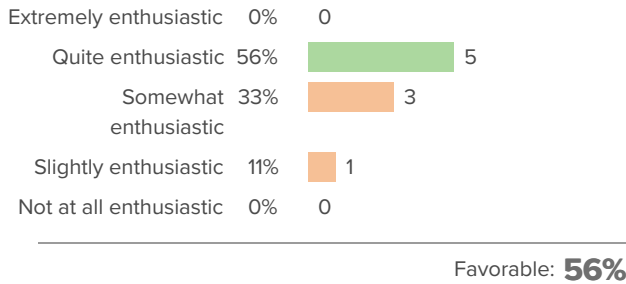

Hamilton Avenue School

Staff Survey
Spring 2021

Report created by
Panorama Education

Summary

| Topic Description | Results | Comparison |
|--|------------|-------------------------------------|
| School Climate Perceptions of the overall social and learning climate of the school. | 54% | 62% Greenwich Public Schools |
| School safety | 89% | 79% Greenwich Public Schools |

9 responses

School Climate

Your average

54%

9 responses

District average: **62%** Greenwich Public Schools

How did people respond?

Q.1: On most days, how enthusiastic are the students about being at school?