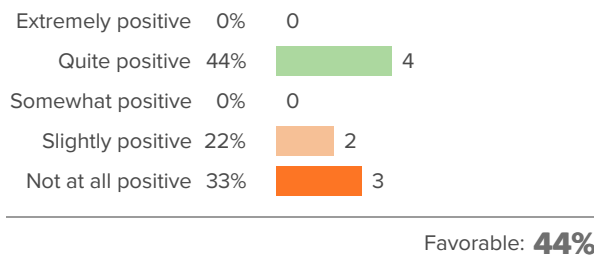

Q.3: How positive are the attitudes of your colleagues?