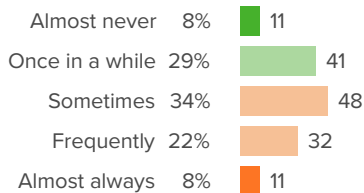

School safety

Your average

71%

144 responses

District average: **75%** Greenwich Public Schools

How did people respond?

Q.1: How often are people disrespectful to others at your school?