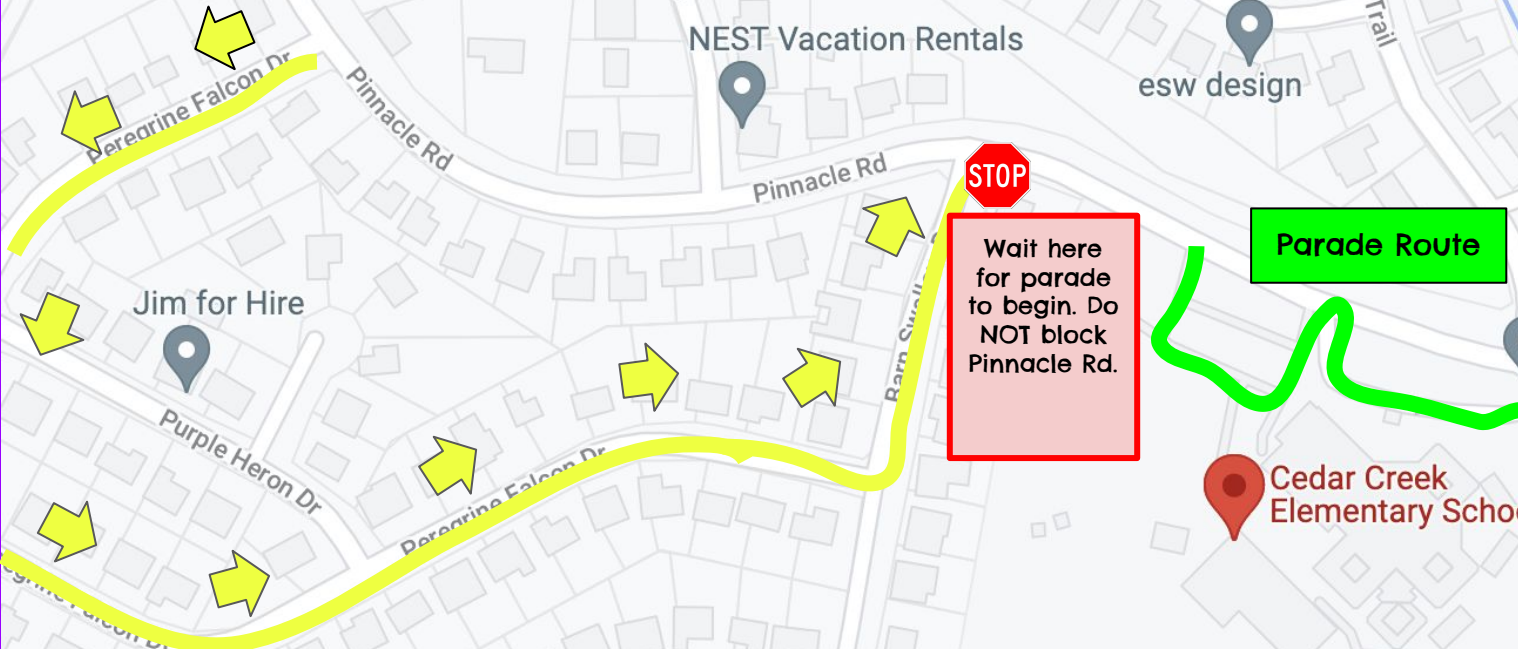

VETERANS DAY CAR PARADE ROUTE

Veterans drive through side parking lot, then through bus lane

All cars enter here

Guests (veterans and other family members) are asked to remain in their vehicles at all times.

One-way traffic flow

All cars exit here

Students will be stationed under awning and along sidewalk to wave to veterans as they pass by.

Parade begins at 9 am.

Cedar Creek Elementary School

Parade Line-up Begins Here at 8:45 am

STOP
Wait here for parade to begin. Do NOT block Pinnacle Rd.

Parade Route

Cars will line up on Peregrine Falcon Dr and Barn Swallow Dr before the parade, then take a right on Pinnacle to enter parade route.