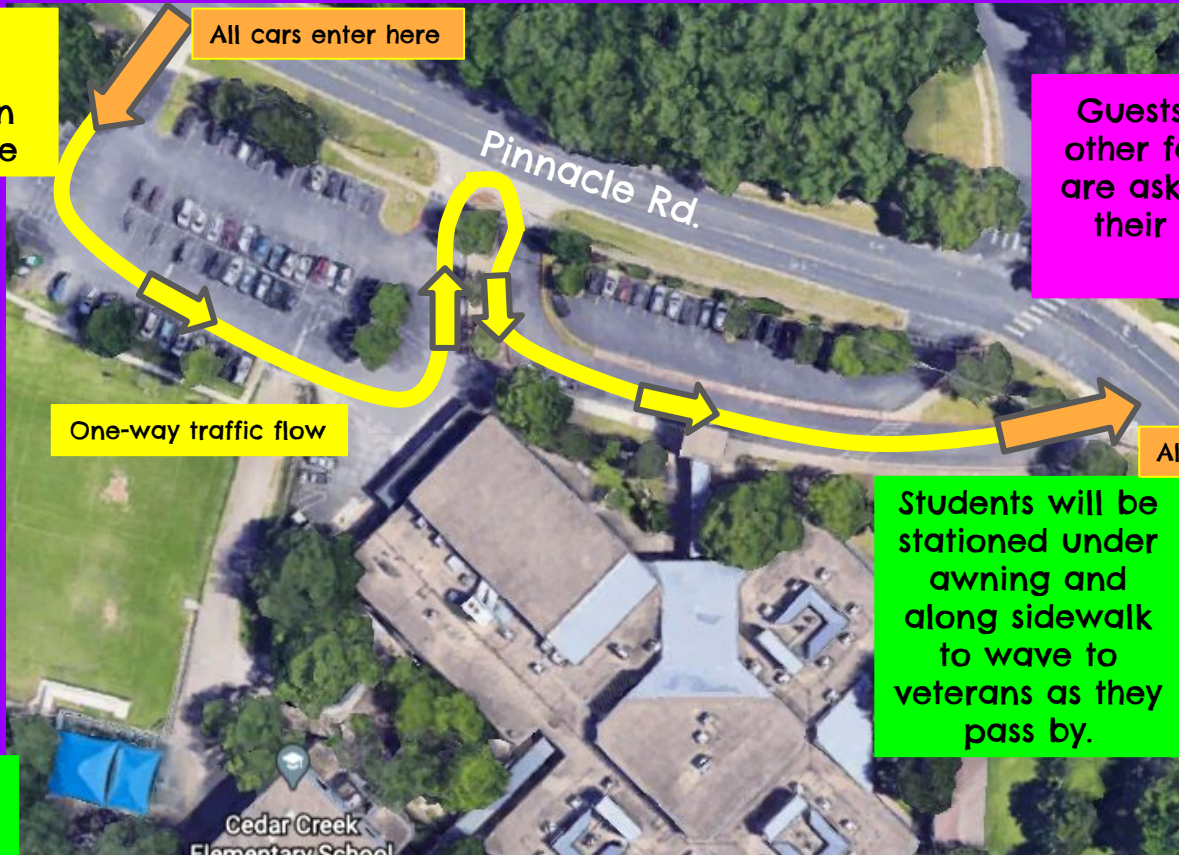

VETERANS DAY CAR PARADE ROUTE

Veterans drive through side parking lot, then through bus lane

All cars enter here

Guests (veterans and other family members) are asked to remain in their vehicles at all times.

One-way traffic flow

All cars exit here

Students will be stationed under awning and along sidewalk to wave to veterans as they pass by.

Parade begins at 9 am.

Cedar Creek Elementary School

Parade Line-up Begins Here at 8:45 am

STOP
Wait here for parade to begin. Do NOT block Pinnacle Rd.

Parade Route

Cars will line up on Peregrine Falcon Dr and Barn Swallow Dr before the parade, then take a right on Pinnacle to enter parade route.