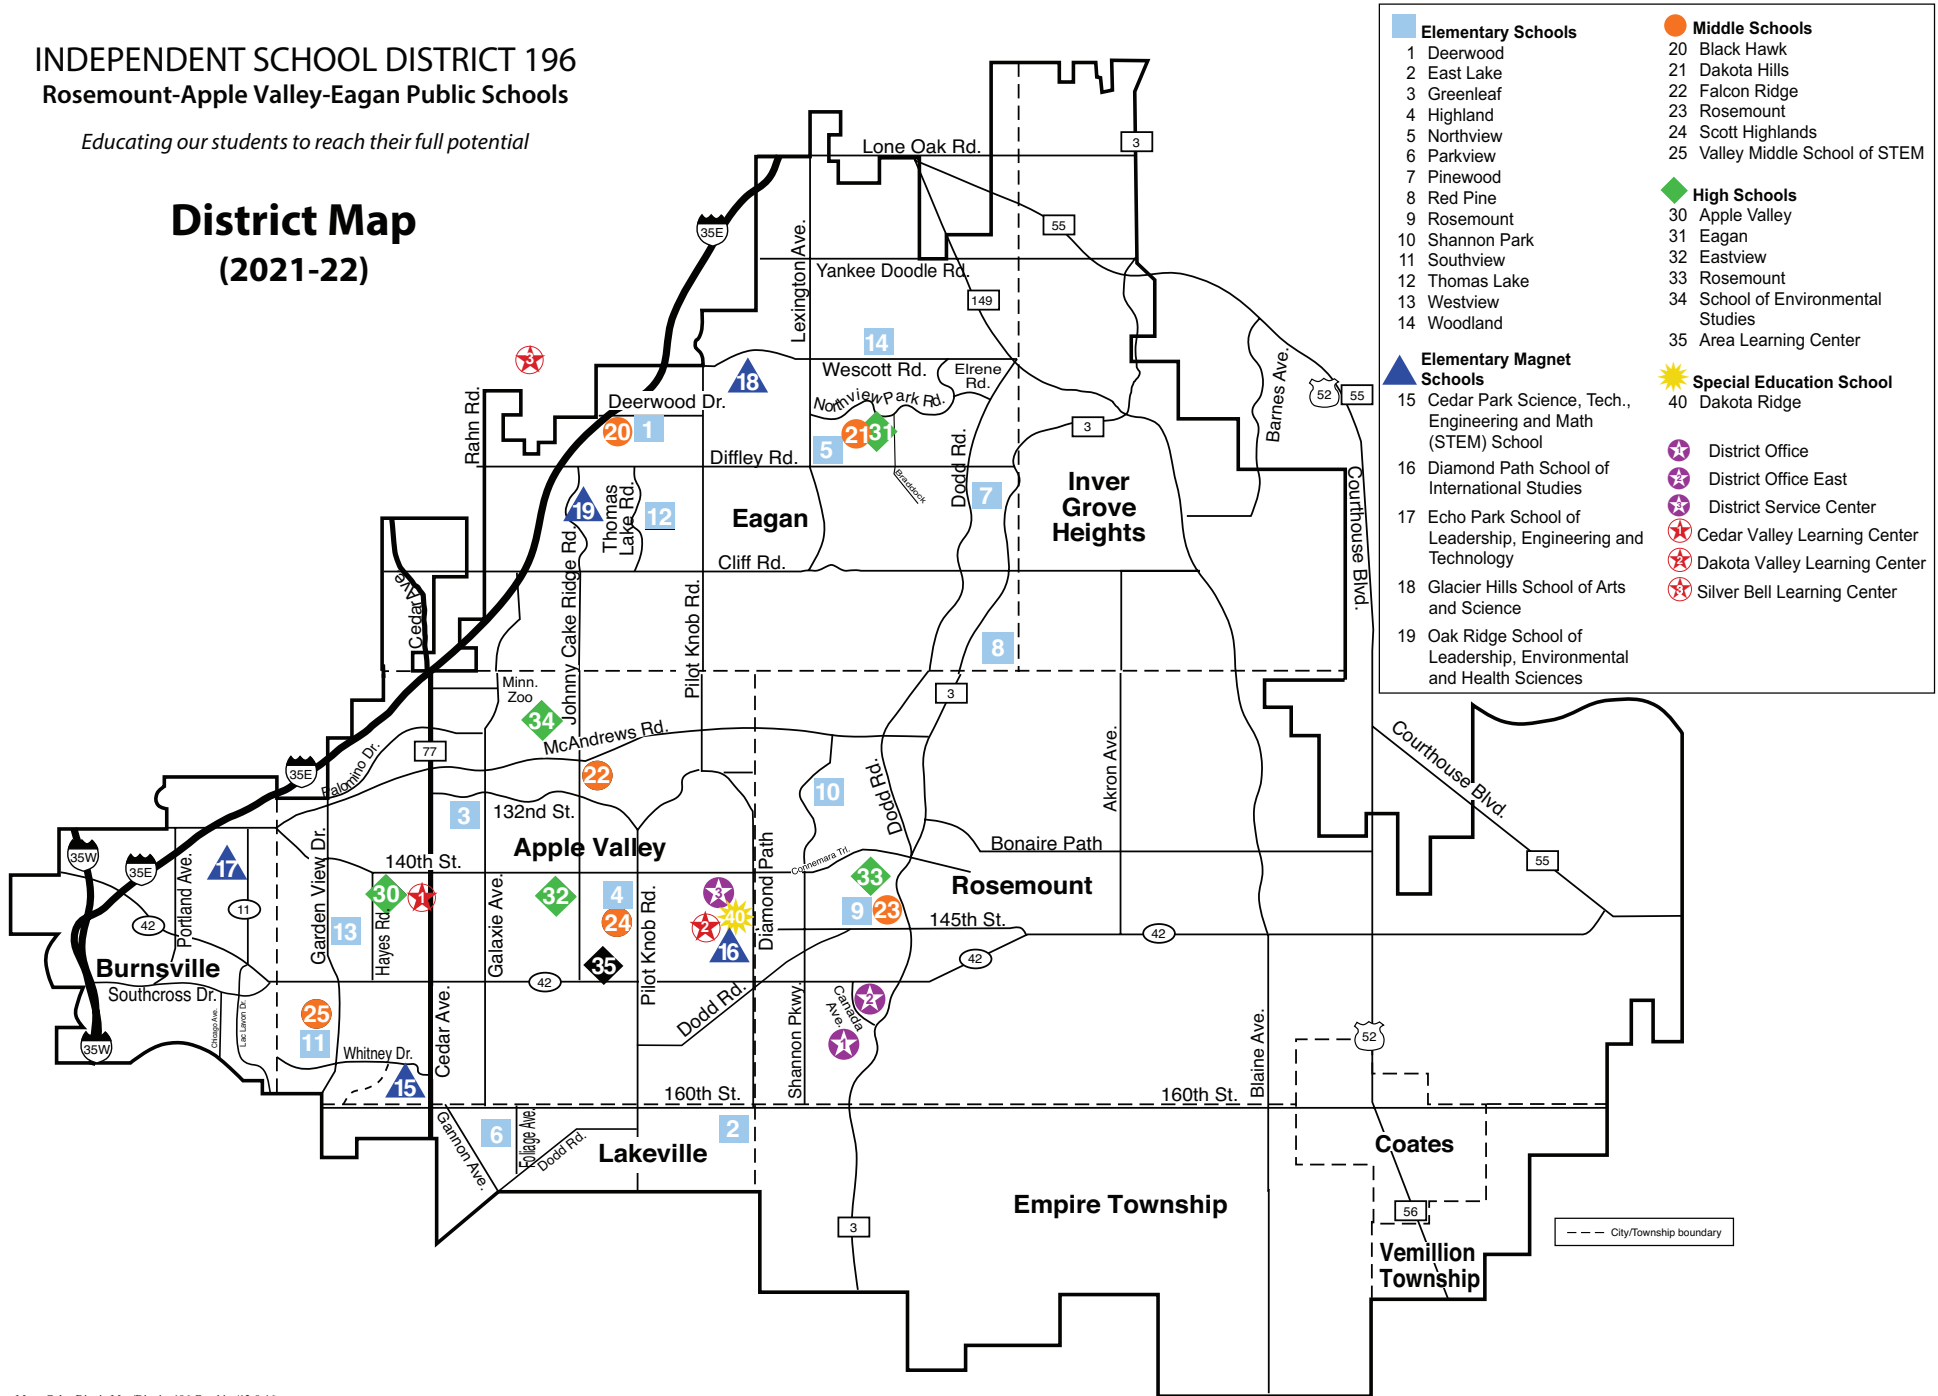

INDEPENDENT SCHOOL DISTRICT 196
Rosemount-Apple Valley-Eagan Public Schools

Educating our students to reach their full potential

District Map
(2021-22)

INDEPENDENT SCHOOL DISTRICT 196 (2021-22)

| School/Facility | Principal/Coordinator | Telephone Number | Address |
|---|--|--|---|
| District Office | | 651-423-7700 | 3455 153rd Street West, Rosemount, 55068 |
| District Office East | | 651-423-7722 | 15180 Canada Avenue, Rosemount, 55068 |
| District Service Center | | 651-423-7700 | 14301 Diamond Path, Apple Valley, MN 55124 |
| Apple Valley High School | Drew Mons | 952-431-8200 | 14450 Hayes Road, Apple Valley, 55124 |
| Area Learning Center (Silver Bell Learning Center) | David Schmitz | 952-431-8720 | 2120 Silver Bell Rd, Eagan, MN 55123 |
| Eagan High School | Polly Reikowski | 651-683-6900 | 4185 Braddock Trail, Eagan, 55123 |
| Eastview High School | Bruce Miller | 952-431-8900 | 6200 140th Street West, Apple Valley, 55124 |
| Rosemount High School | Peter Roback | 651-423-7501 | 3335 142nd Street West, Rosemount, 55068 |
| School of Environmental Studies | Lauren Trainer | 952-431-8750 | 12155 Johnny Cake Ridge Road, Apple Valley, 55124 |
| Black Hawk Middle School | Anne Kusch | 651-683-8521 | 1540 Deerwood Drive, Eagan, 55122 |
| Dakota Hills Middle School | Trevor Johnson | 651-683-6800 | 4183 Braddock Trail, Eagan, 55123 |
| Falcon Ridge Middle School | Becky Melville | 952-431-8760 | 12900 Johnny Cake Ridge Road, Apple Valley, 55124 |
| Rosemount Middle School | Eric Hansen | 651-423-7570 | 3135 143rd Street West, Rosemount, 55068 |
| Scott Highlands Middle School | Dan Wilharber | 952-423-7581 | 14011 Pilot Knob Rd., Apple Valley, 55124 |
| Valley Middle School of STEM | Dave McKeag | 952-431-8300 | 900 Garden View Drive, Apple Valley, 55124 |
| Cedar Park Elementary Science, Technology, Engineering and Math (STEM) School | John Garcia | 952-431-8360 | 7500 Whitney Drive, Apple Valley, 55124 |
| Deerwood Elementary School | Jeremy Sorenson | 651-683-6801 | 1480 Deerwood Drive, Eagan, 55122 |
| Diamond Path Elementary School of International Studies | Leah Hack | 952-423-7695 | 14455 Diamond Path, Apple Valley, 55124 |
| East Lake Elementary School | Miles Haugen | 952-423-7896 | 4715 162nd Street West, Lakeville, 55044 |
| Echo Park Elementary School of Leadership, Engineering and Technology | Logan Schultz | 952-431-8390 | 14100 County Road 11, Burnsville, 55337 |
| Glacier Hills Elementary School of Arts and Science | Adriana Henderson | 651-683-8570 | 3825 Glacier Drive, Eagan, 55123 |
| Greenleaf Elementary School | Michelle deKam Palmieri | 952-431-8270 | 13333 Galaxie Ave., Apple Valley, 55124 |
| Highland Elementary School | Chad Ryburn | 952-423-7595 | 14001 Pilot Knob Road, Apple Valley, 55124 |
| Northview Elementary School | Kerri Town | 651-683-6820 | 965 Diffley Road, Eagan, 55123 |
| Oak Ridge Elementary School of Leadership, Environmental and Health Sciences | Cathy Kindem | 651-683-6970 | 4350 Johnny Cake Ridge Road, Eagan, 55122 |
| Parkview Elementary School | Nicole Garcia | 952-431-8350 | 6795 Gerdine Path, Rosemount, 55068 |
| Pinewood Community Elementary School | Cris Town | 651-683-6980 | 4300 Dodd Road, Eagan, 55123 |
| Red Pine Elementary School | Drew Goeldner | 651-423-7870 | 530 Red Pine Lane, Eagan, 55123 |
| Rosemount Elementary School | Tom Idstrom | 651-423-7690 | 3155 143rd Street West, Rosemount, 55068 |
| Shannon Park Elementary School | Erik Davis | 651-423-7670 | 13501 Shannon Parkway, Rosemount, 55068 |
| Southview Elementary School | Christine Evans | 952-431-8370 | 1025 Whitney Drive, Apple Valley, 55124 |
| Thomas Lake Elementary School | Rachel Hughes | 651-683-6890 | 4350 Thomas Lake Road, Eagan, 55122 |
| Westview Elementary School | Tami Staloch-Schultz | 952-431-8380 | 225 Garden View Drive, Apple Valley, 55124 |
| Woodland Elementary School | Lisa Carlson | 651-683-6990 | 945 Wescott Road, Eagan, 55123 |
| Dakota Ridge School (special education) | Andrea Engstrom | 952-423-7619 | 4629 144th Street West, Apple Valley, 55124 |
| Transition Plus (special education) | Jennifer O'Neill-Mager | 952-431-8730 | 5840 149th Street West, Apple Valley, 55124 |
| Cedar Valley Learning Center | Eric Lind | 952-431-8316 | 14420 Glenda Drive, Apple Valley, 55124 |
| Dakota Valley Learning Center Adult Basic Education Early Childhood Family Education Early Childhood Special Education | Eric Lind Jenna Ruble Paula Kirschenheiter | 952-388-1980 (ABE) 952-388-1950 (ECFE) 952-388-1900 (ECSE) | 4679 144th Street West, Apple Valley, 55124 |