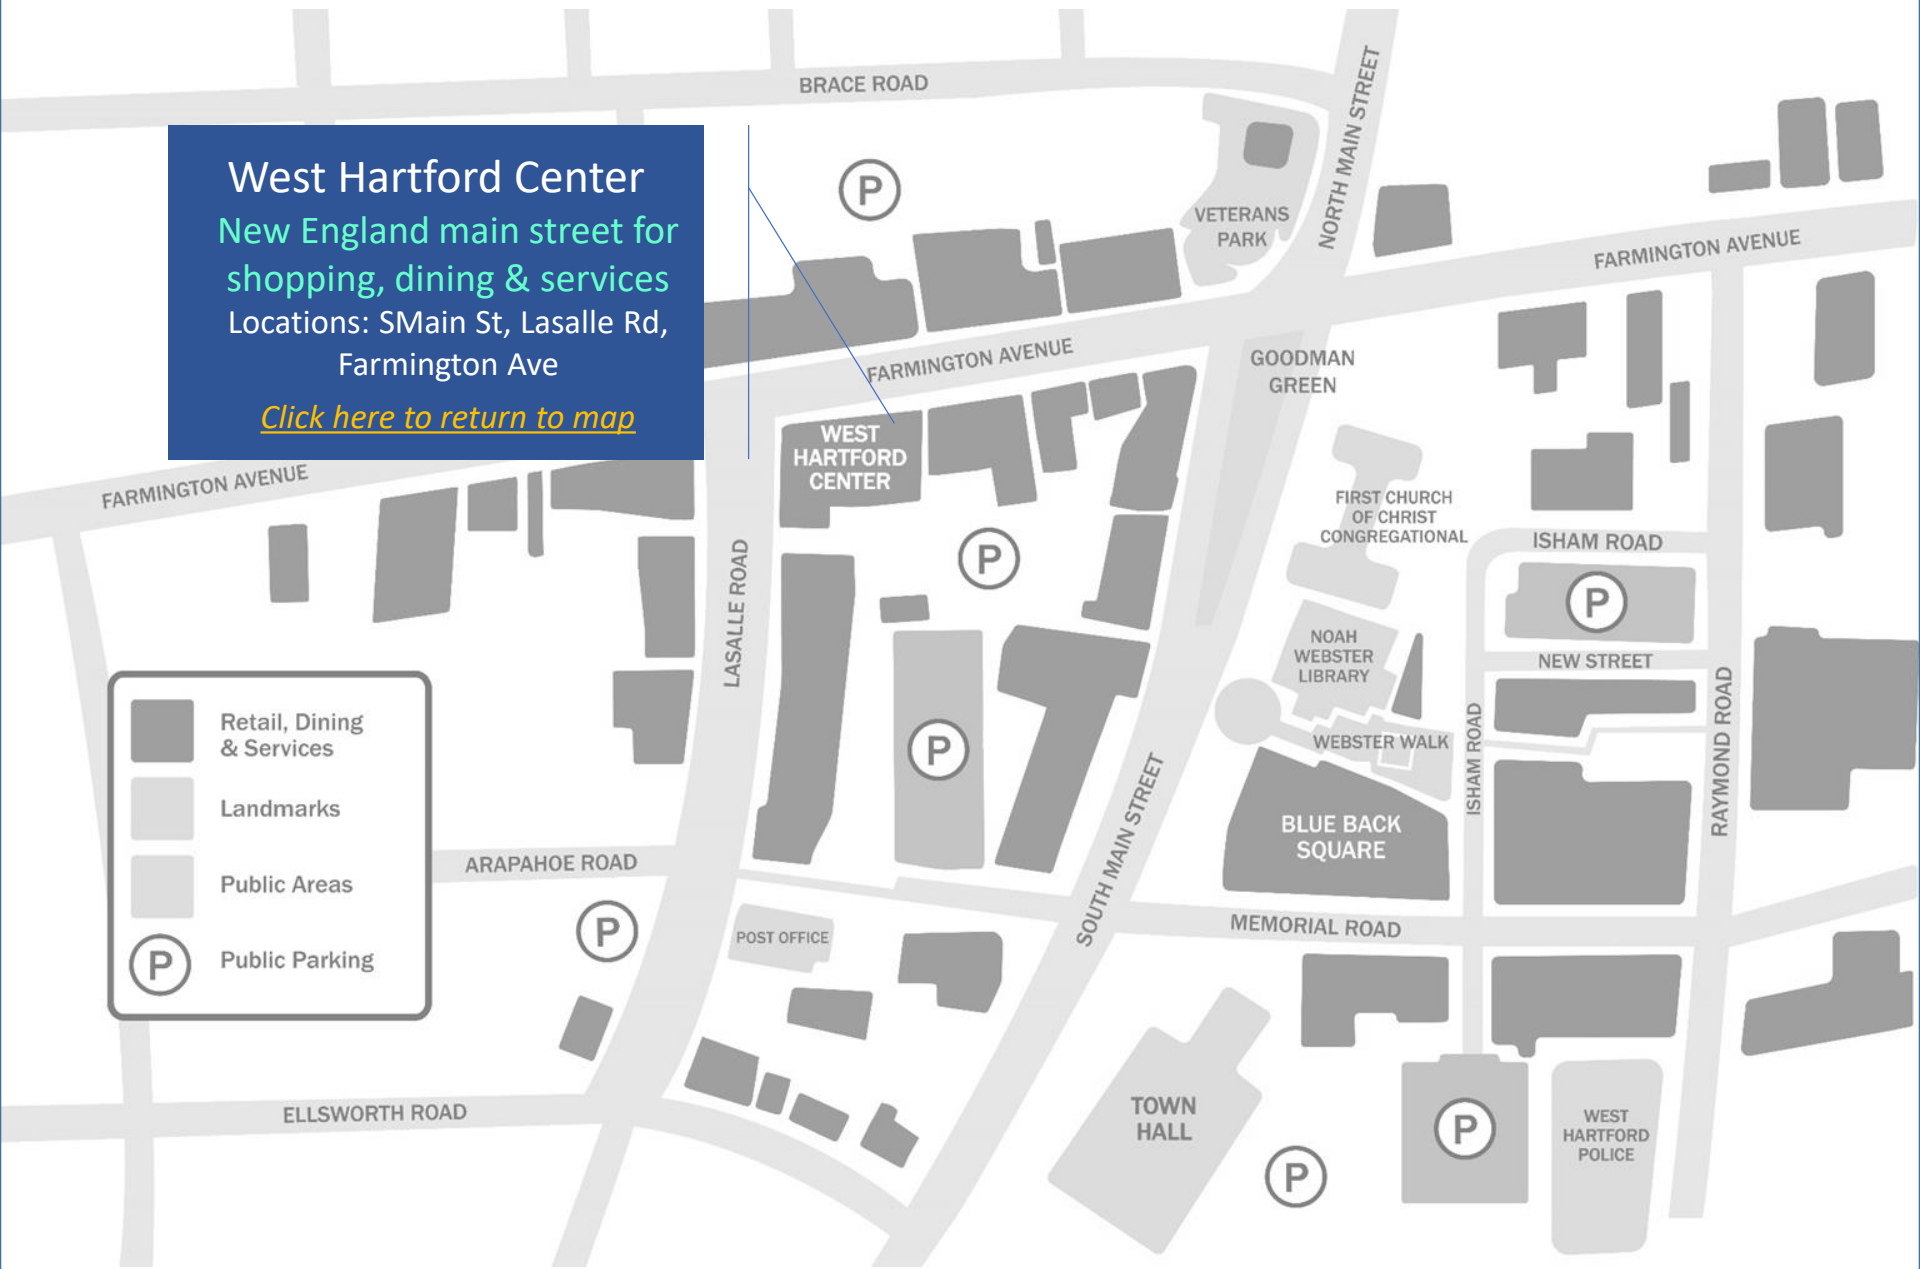

West Hartford Center
New England main street for
shopping, dining & services
Locations: SMain St, Lasalle Rd,
Farmington Ave

[Click here to return to map](#)

	Retail, Dining & Services
	Landmarks
	Public Areas
	Public Parking