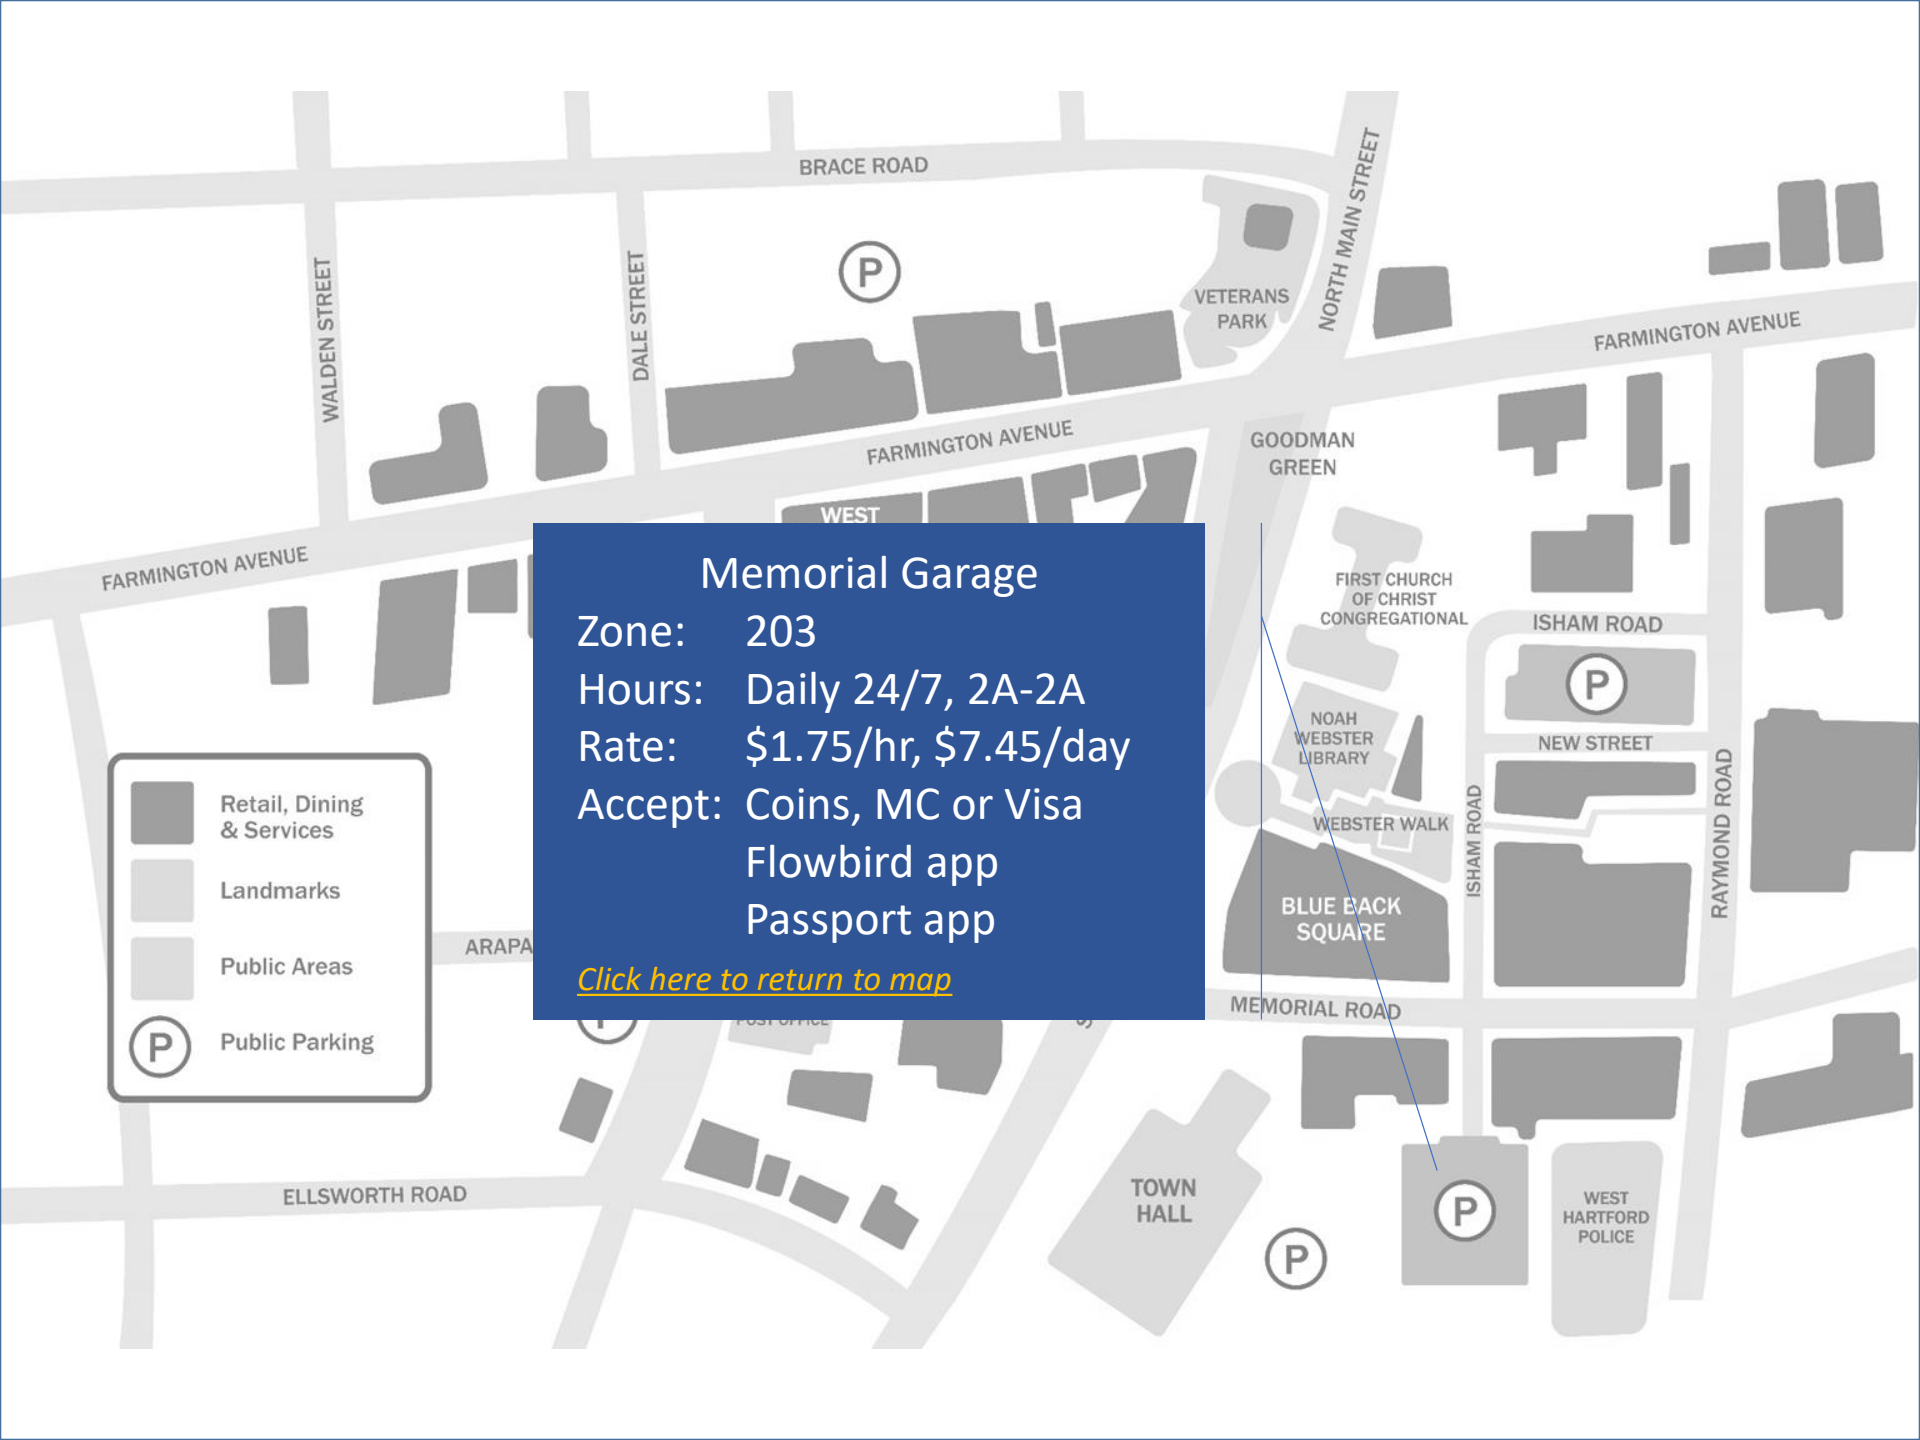

P

NEW STREET

WATER
LIBRARY

WEBSTER WALK

BLUE BACK
SQUARE

ISHAM ROAD

RAYMOND ROAD

ARAPAHOE ROAD

WEST
HARTFORD
POLICE

Memorial Garage
Zone: 203
Hours: Daily 24/7, 2A-2A
Rate: \$1.75/hr, \$7.45/day
Accept: Coins, MC or Visa
Flowbird app
Passport app
[Click here to return to map](#)

-  Retail, Dining & Services
-  Landmarks
-  Public Areas
-  Public Parking

Town Hall Lot
 Zone: 475
 Hours: Mon-Fri, 9A-2A
 Sat-Sun, 11A-2A
 Rate: \$1.75/hr
 Accept: Flowbird app
 Passport app
[Click here to return to map](#)

-  Retail, Dining & Services
-  Landmarks
-  Public Areas
-  Public Parking