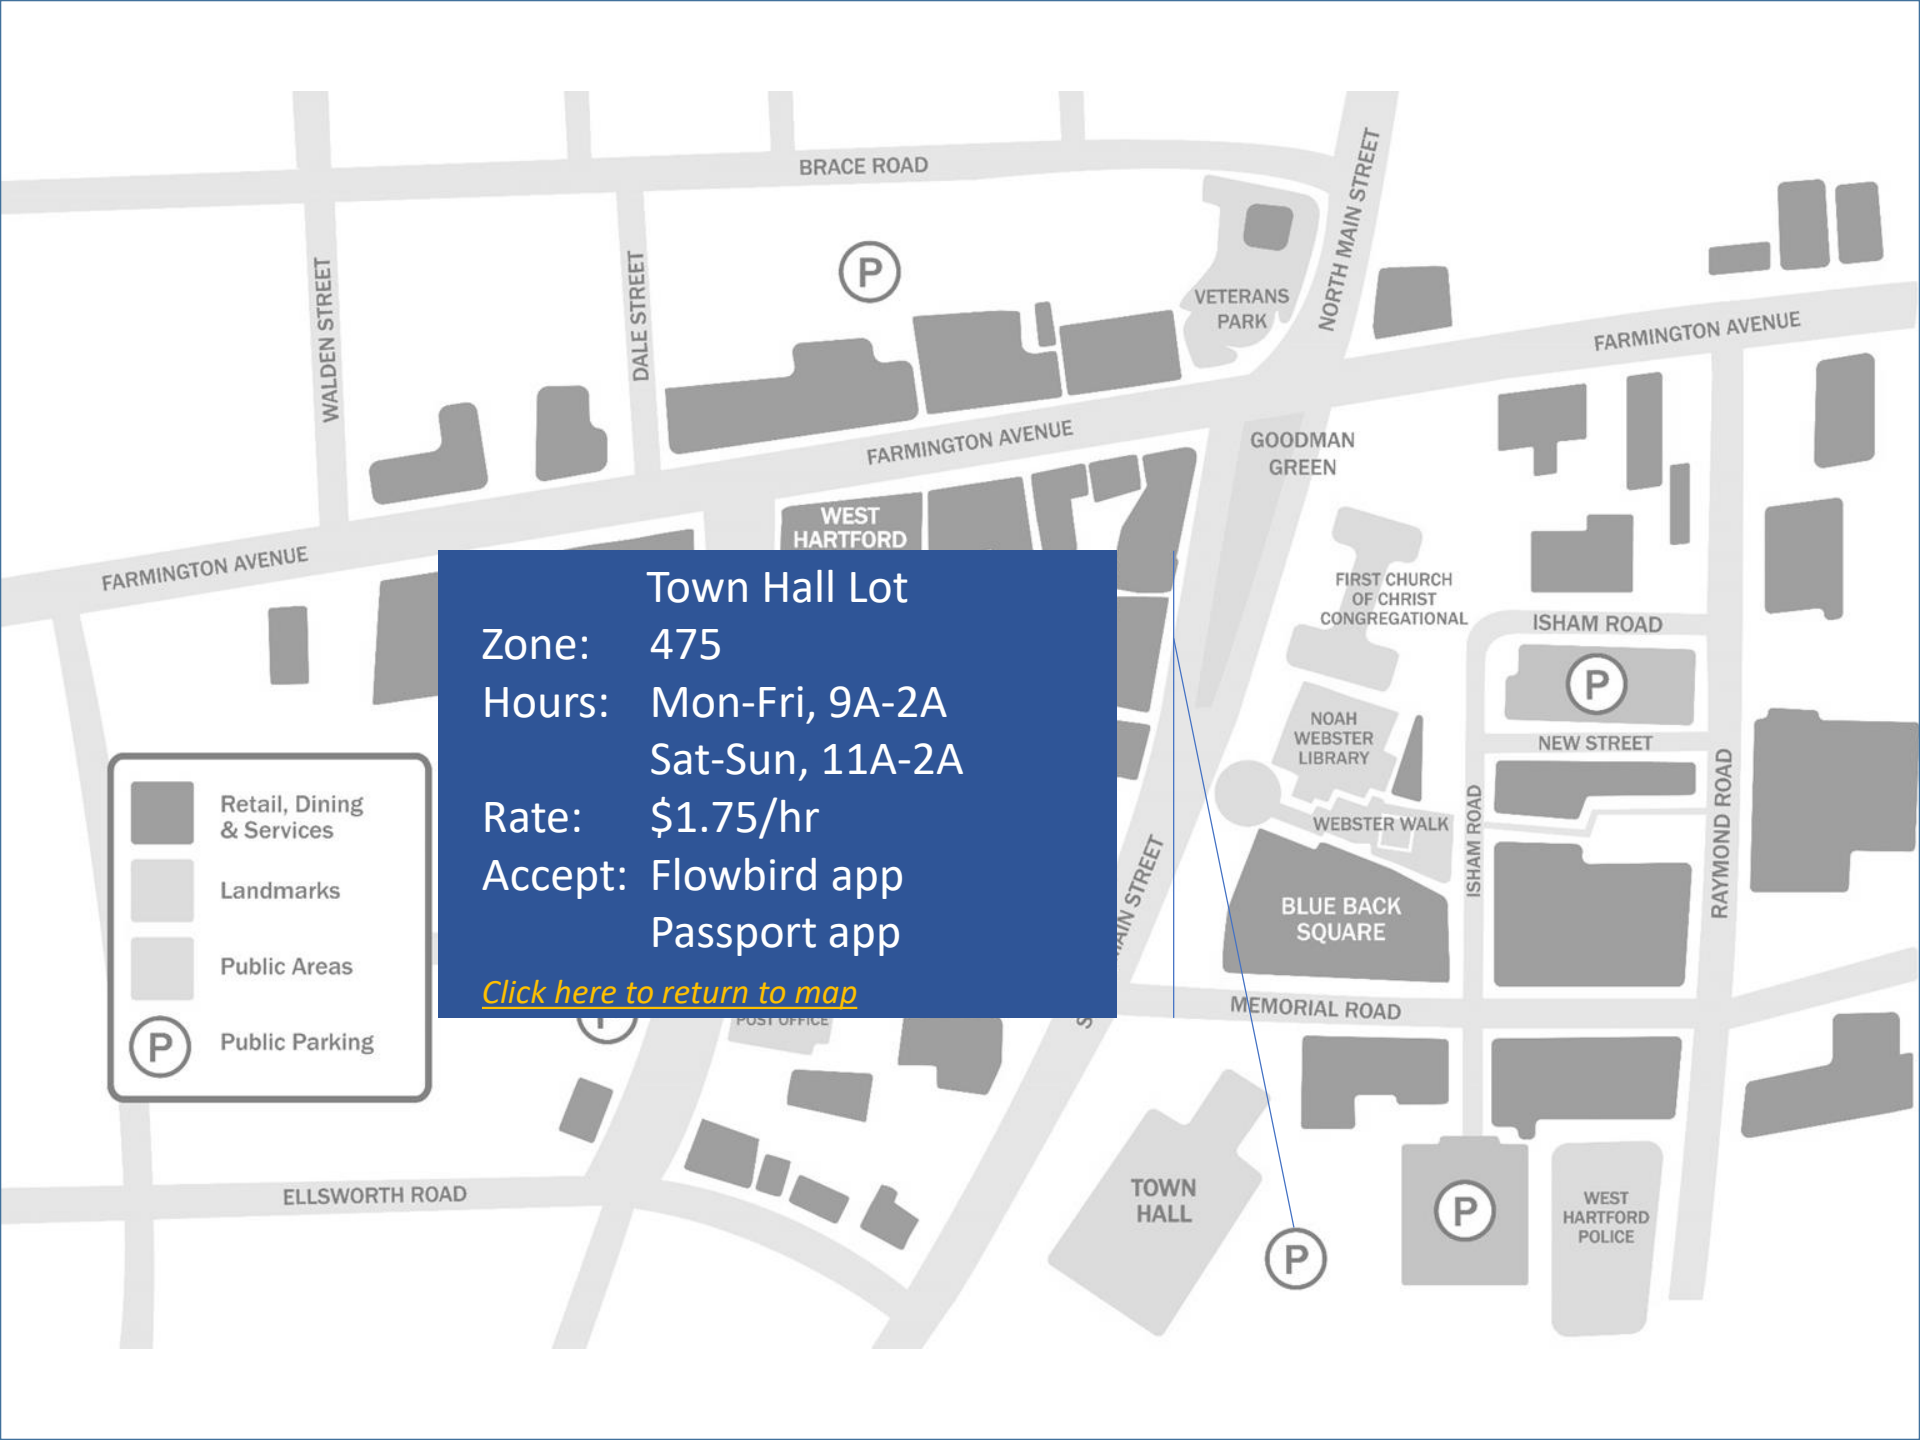

P

NEW STREET

WATER
LIBRARY

WEBSTER WALK

BLUE BACK
SQUARE

ISHAM ROAD

RAYMOND ROAD

ARAPAHOE ROAD

WEST
HARTFORD
POLICE

Memorial Garage
Zone: 203
Hours: Daily 24/7, 2A-2A
Rate: \$1.75/hr, \$7.45/day
Accept: Coins, MC or Visa
Flowbird app
Passport app
[Click here to return to map](#)

-  Retail, Dining & Services
-  Landmarks
-  Public Areas
-  Public Parking

Town Hall Lot
 Zone: 475
 Hours: Mon-Fri, 9A-2A
 Sat-Sun, 11A-2A
 Rate: \$1.75/hr
 Accept: Flowbird app
 Passport app
[Click here to return to map](#)

-  Retail, Dining & Services
-  Landmarks
-  Public Areas
-  Public Parking