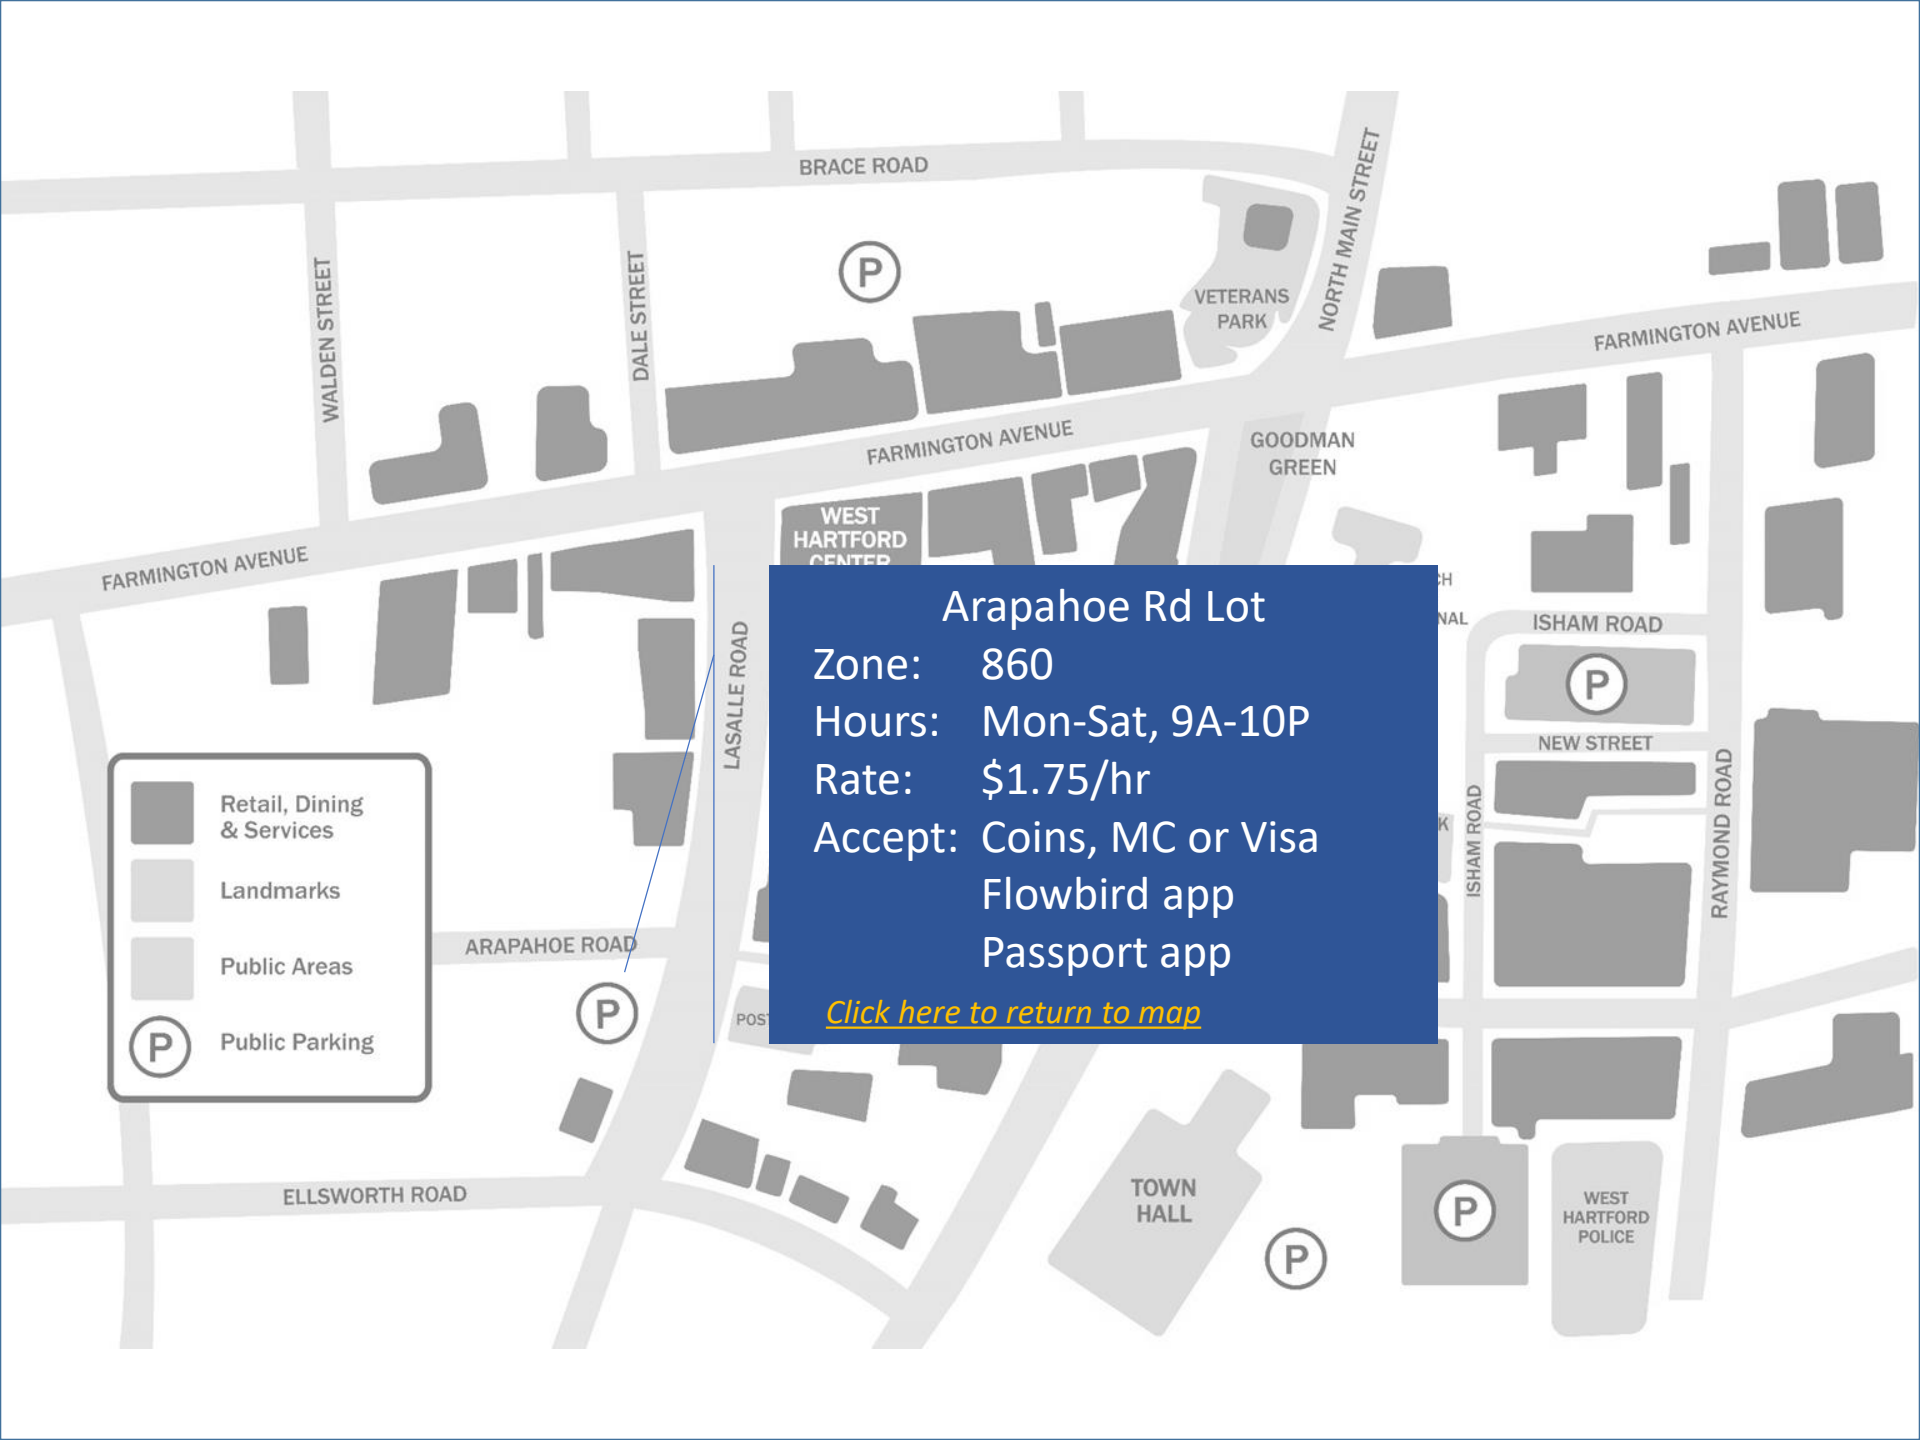

Click on each landmark for information

| | |
|---|---------------------------|
|  | Retail, Dining & Services |
|  | Landmarks |
|  | Public Areas |
|  | Public Parking |

Arapahoe Rd Lot

Zone: 860
Hours: Mon-Sat, 9A-10P
Rate: \$1.75/hr
Accept: Coins, MC or Visa
Flowbird app
Passport app

[Click here to return to map](#)

Retail, Dining & Services

Landmarks

Public Areas

Public Parking

Brace Rd Lot

Zone: 475

Hours: Mon-Fri, 9A-2A
Sat-Sun, 11A-2A

Rate: \$1.75/hr

Accept: Coins, MC or Visa
Flowbird app
Passport app

[Click here to return to map](#)

-  Retail, Dining & Services
-  Landmarks
-  Public Areas
-  Public Parking

Farmington Lot
Zone: 475
Hours: Mon-Fri, 9A-2A
Sat-Sun, 11A-2A
Rate: \$1.75/hr
Accept: Coins, MC or Visa
Flowbird app
Passport app
[Click here to return to map](#)

Public Areas

Public Parking

Noah Webster Library
 Loc: 20 S Main St
 Hours: Mon-Thu, 10A-9P
 Fri-Sat, 10A-5P
 Sun, 1P-5P (Oct-May)
[Click here to return to map](#)

-  Retail, Dining & Services
-  Landmarks
-  Public Areas
-  Public Parking