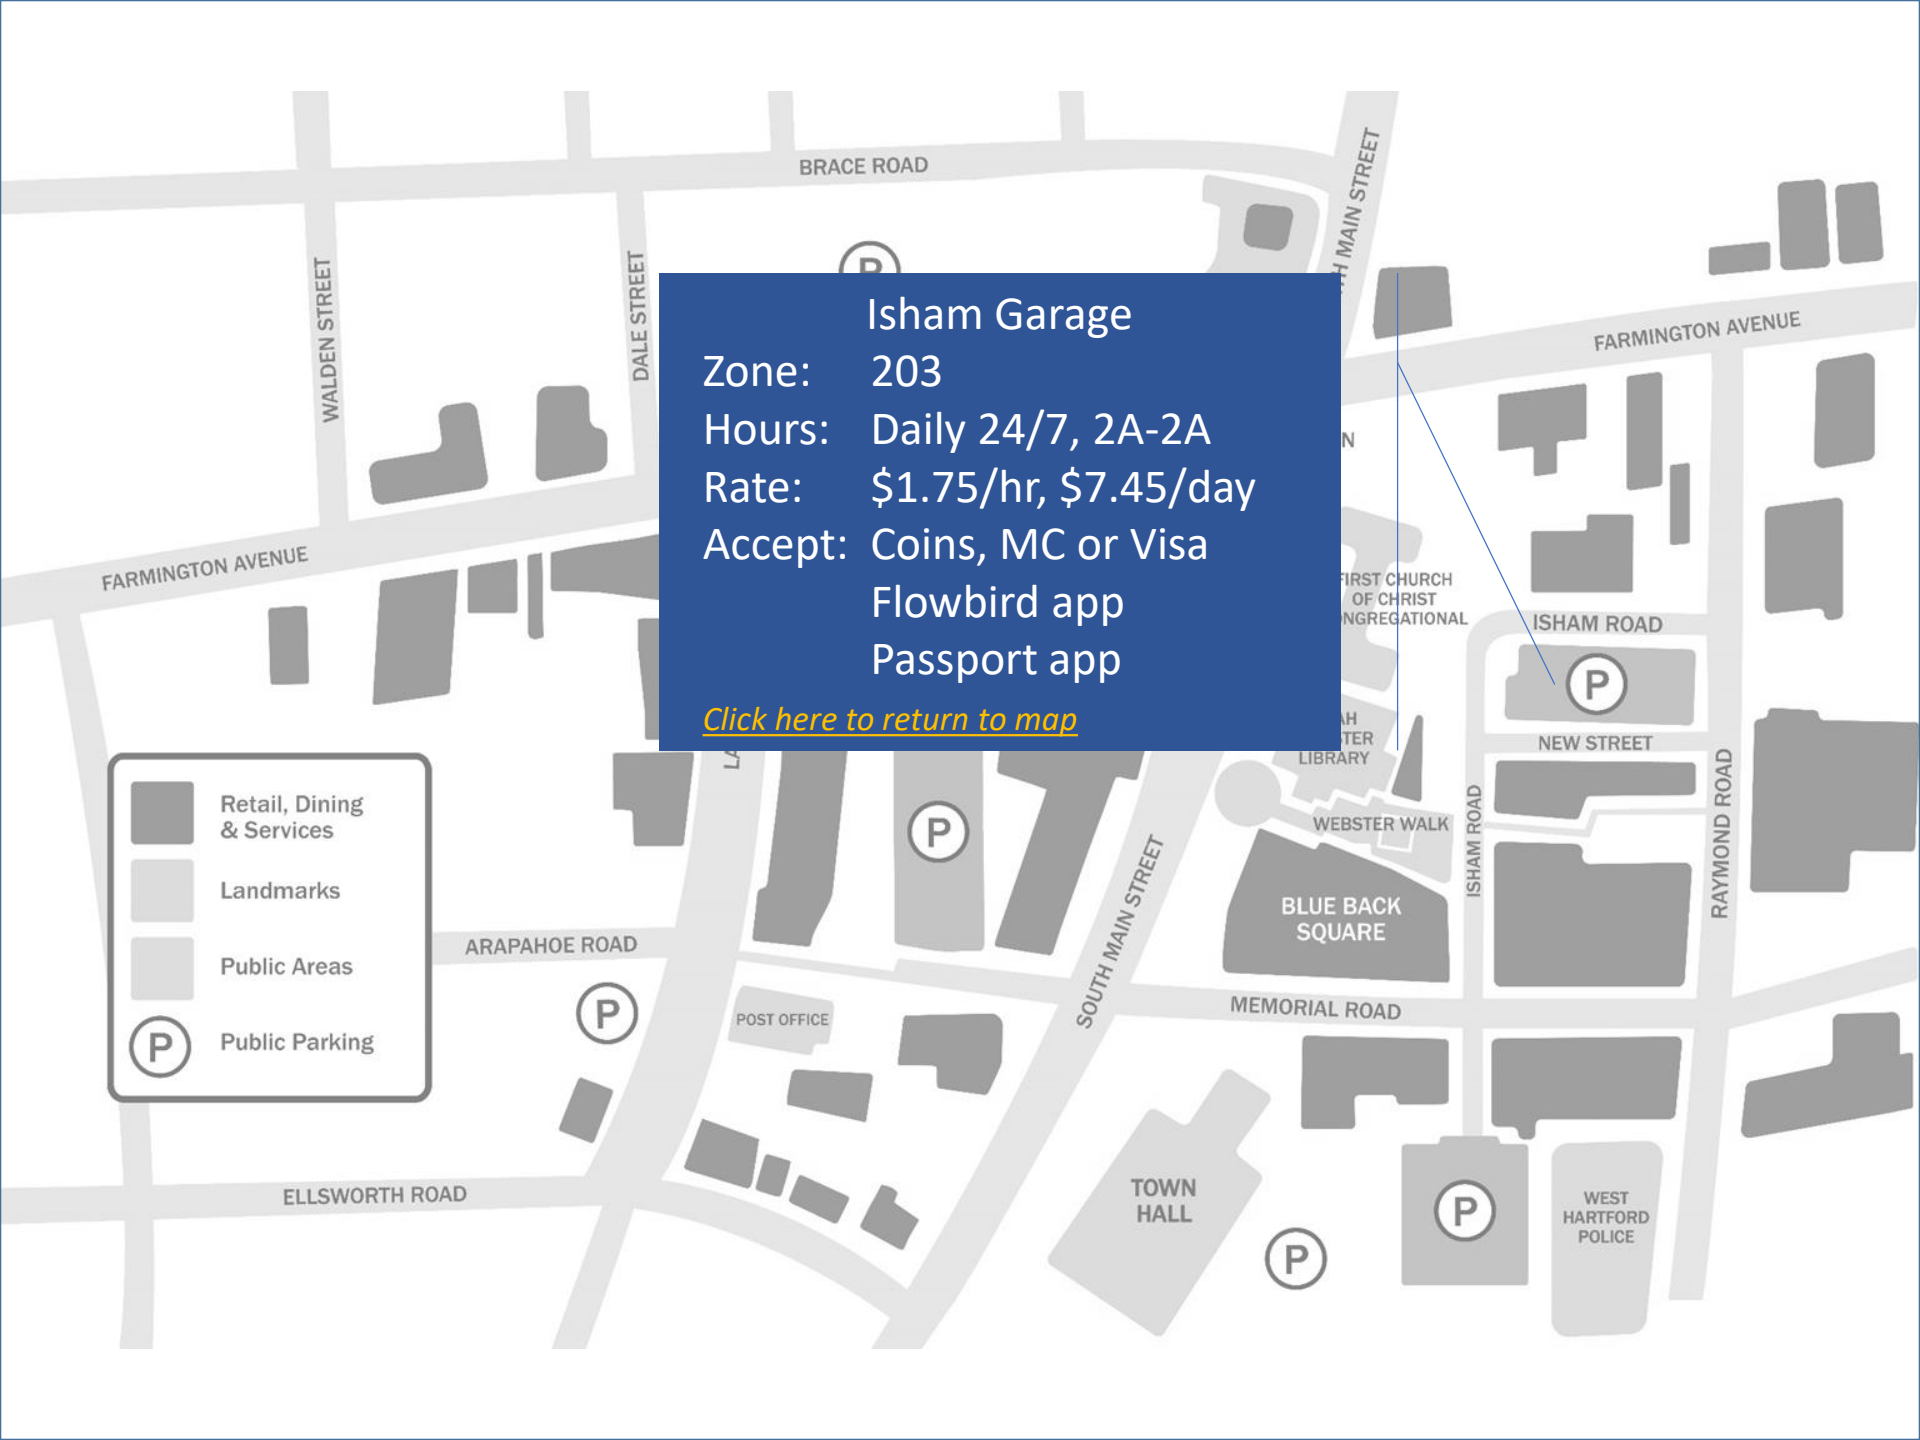

[Click here to return to map](#)

Retail, Dining & Services

Landmarks

Public Areas

Public Parking

Brace Rd Lot

Zone: 475

Hours: Mon-Fri, 9A-2A
Sat-Sun, 11A-2A

Rate: \$1.75/hr

Accept: Coins, MC or Visa
Flowbird app
Passport app

[Click here to return to map](#)

-  Retail, Dining & Services
-  Landmarks
-  Public Areas
-  Public Parking

Farmington Lot
Zone: 475
Hours: Mon-Fri, 9A-2A
Sat-Sun, 11A-2A
Rate: \$1.75/hr
Accept: Coins, MC or Visa
Flowbird app
Passport app
[Click here to return to map](#)

Isham Garage

Zone: 203
Hours: Daily 24/7, 2A-2A
Rate: \$1.75/hr, \$7.45/day
Accept: Coins, MC or Visa
Flowbird app
Passport app

[Click here to return to map](#)

-  Retail, Dining & Services
-  Landmarks
-  Public Areas
-  Public Parking

Public Areas

Public Parking

Noah Webster Library
 Loc: 20 S Main St
 Hours: Mon-Thu, 10A-9P
 Fri-Sat, 10A-5P
 Sun, 1P-5P (Oct-May)
[Click here to return to map](#)

-  Retail, Dining & Services
-  Landmarks
-  Public Areas
-  Public Parking