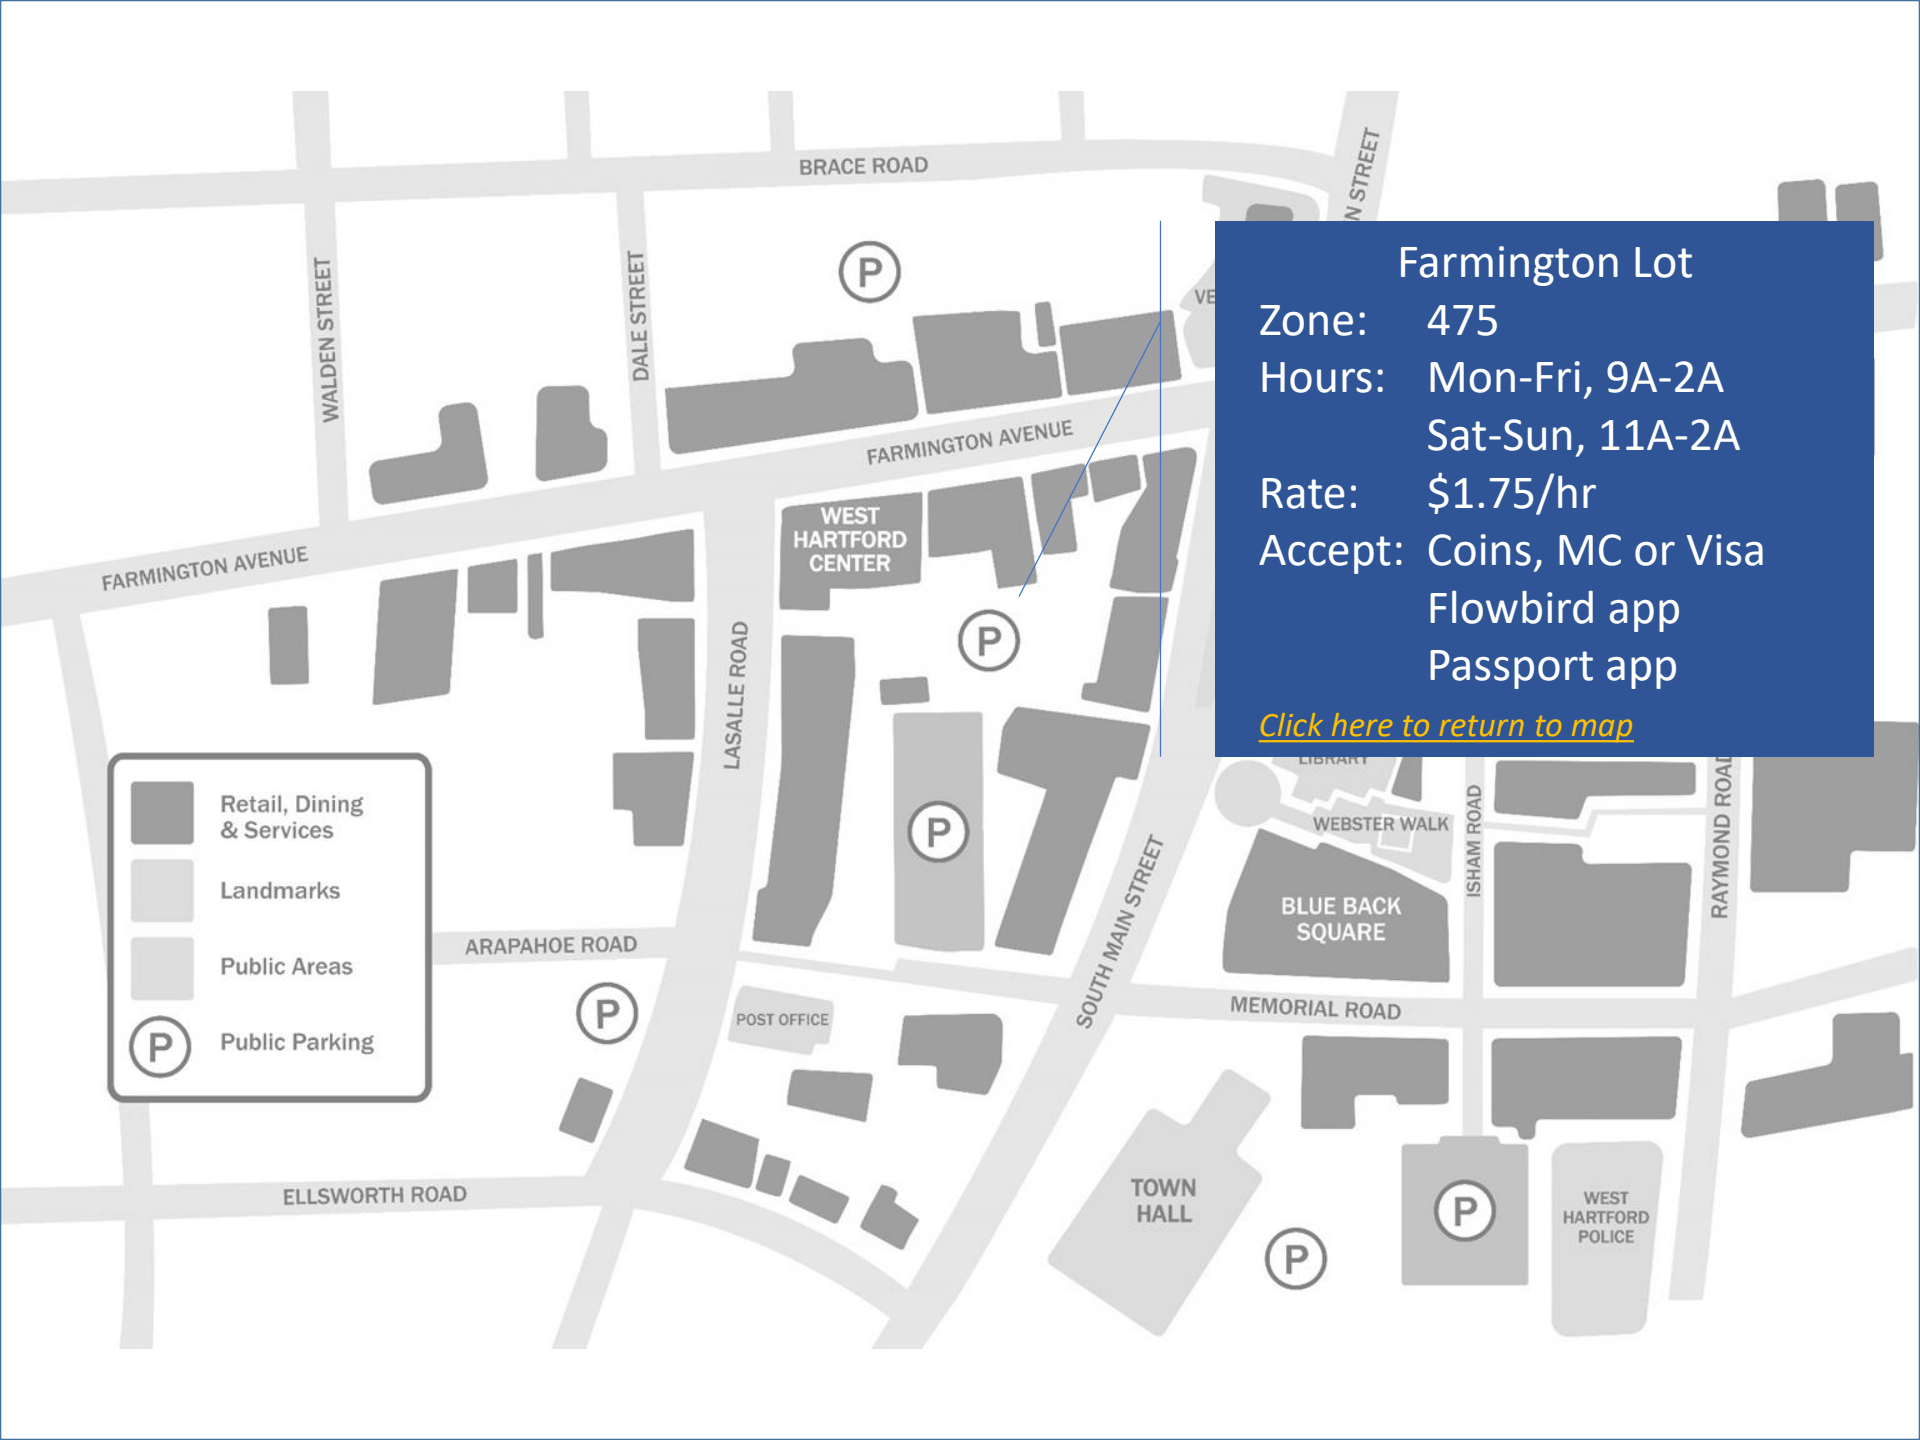

[Click here to return to map](#)

Retail, Dining & Services

Landmarks

Public Areas

Public Parking

Brace Rd Lot

Zone: 475

Hours: Mon-Fri, 9A-2A
Sat-Sun, 11A-2A

Rate: \$1.75/hr

Accept: Coins, MC or Visa
Flowbird app
Passport app

[Click here to return to map](#)

-  Retail, Dining & Services
-  Landmarks
-  Public Areas
-  Public Parking

Farmington Lot
Zone: 475
Hours: Mon-Fri, 9A-2A
Sat-Sun, 11A-2A
Rate: \$1.75/hr
Accept: Coins, MC or Visa
Flowbird app
Passport app
[Click here to return to map](#)

Isham Garage

Zone: 203
Hours: Daily 24/7, 2A-2A
Rate: \$1.75/hr, \$7.45/day
Accept: Coins, MC or Visa
Flowbird app
Passport app

[Click here to return to map](#)

-  Retail, Dining & Services
-  Landmarks
-  Public Areas
-  Public Parking

Public Areas

Public Parking

Noah Webster Library
 Loc: 20 S Main St
 Hours: Mon-Thu, 10A-9P
 Fri-Sat, 10A-5P
 Sun, 1P-5P (Oct-May)
[Click here to return to map](#)

-  Retail, Dining & Services
-  Landmarks
-  Public Areas
-  Public Parking