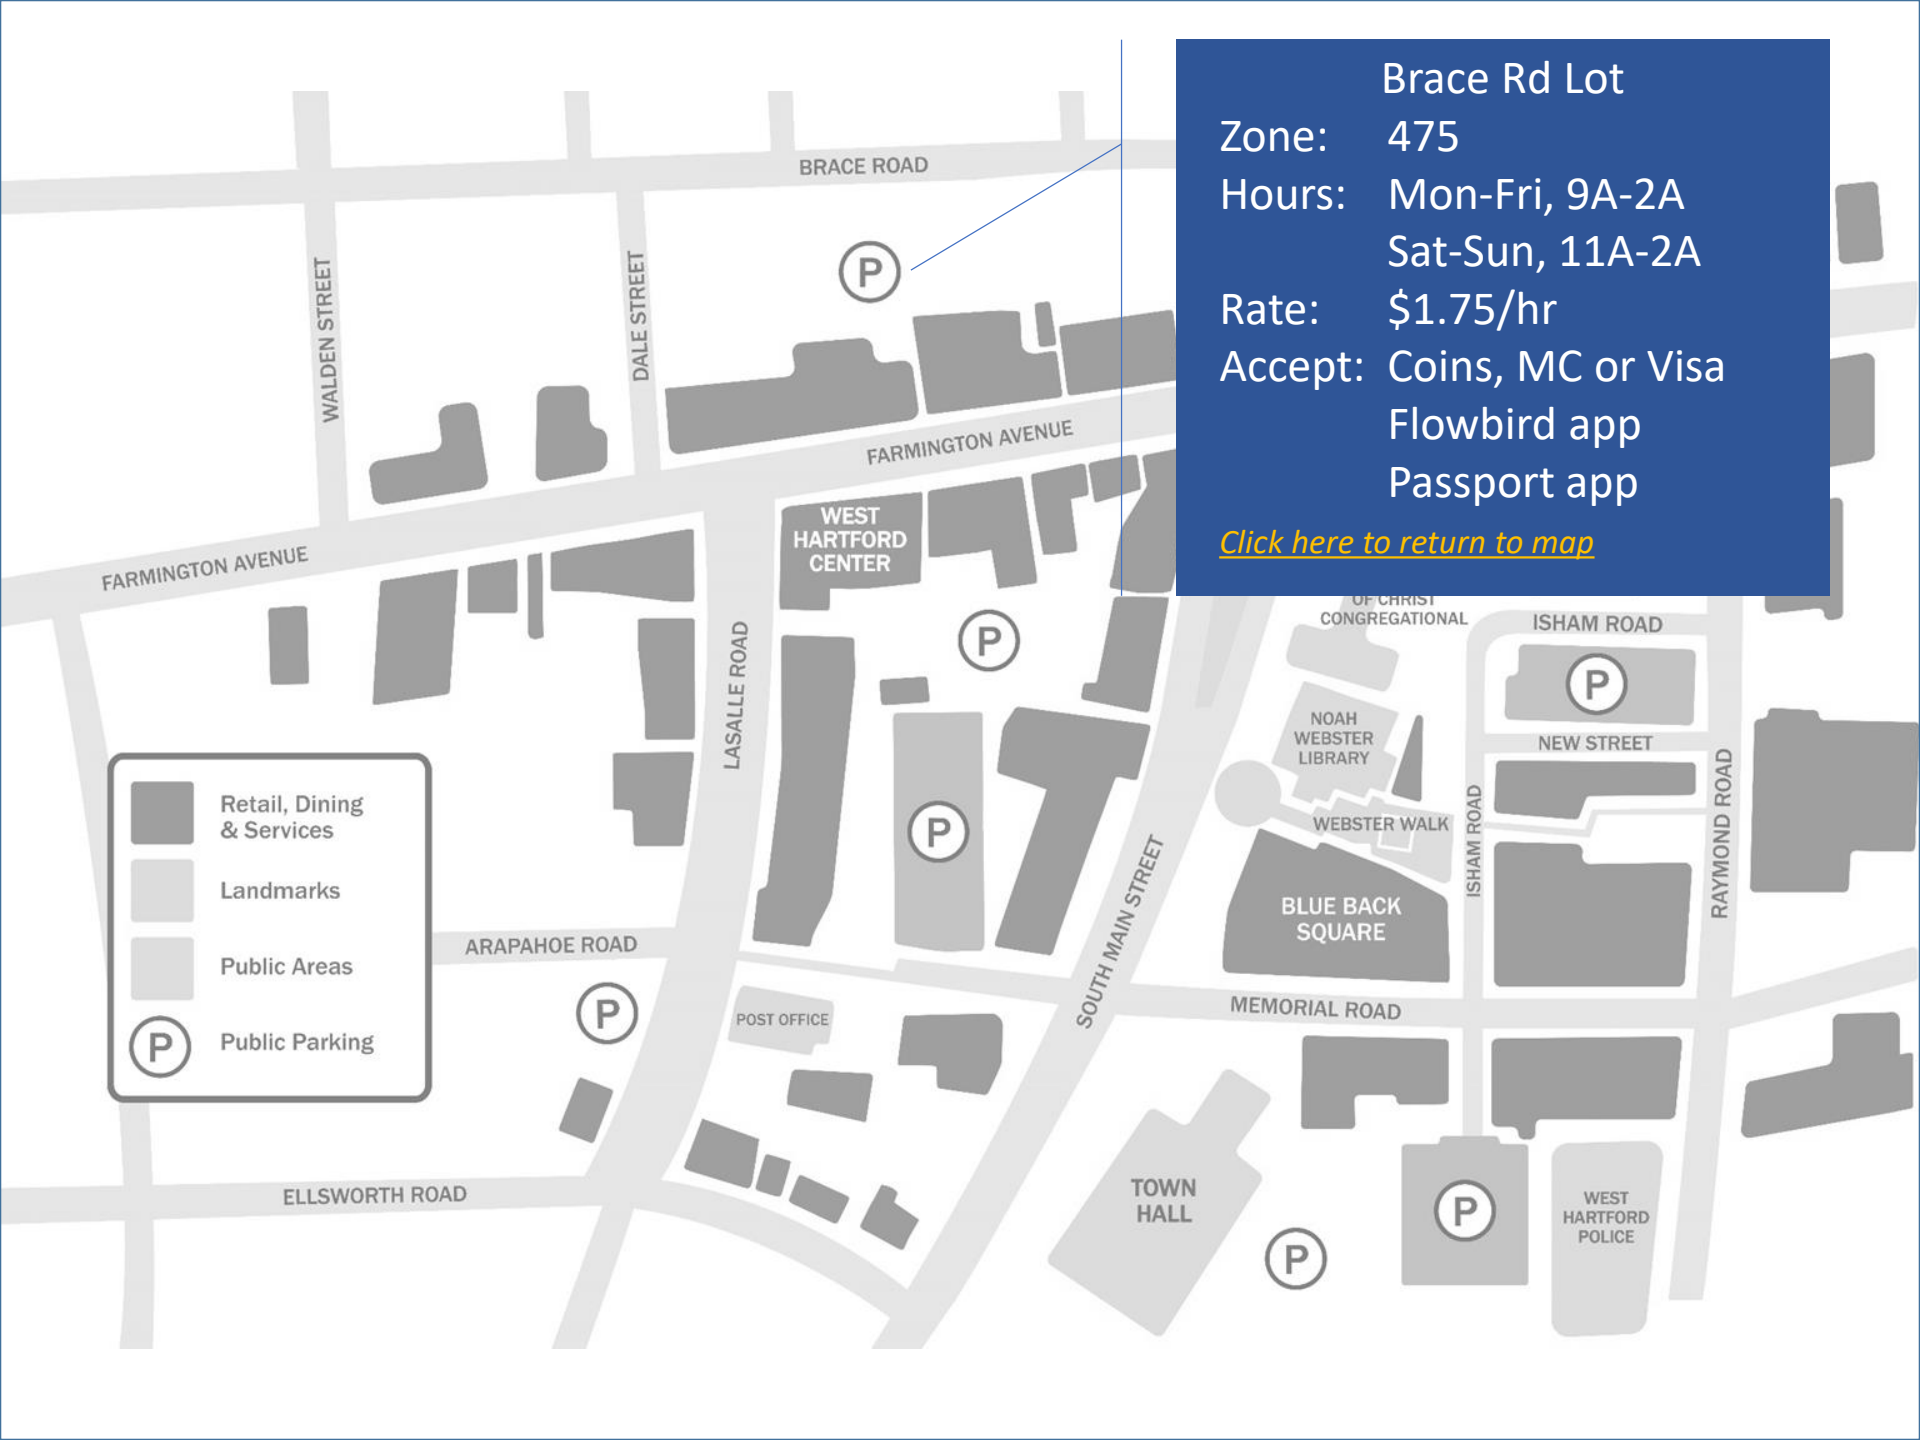

Brace Rd Lot

Zone: 475

Hours: Mon-Fri, 9A-2A
Sat-Sun, 11A-2A

Rate: $1.75/hr

Accept: Coins, MC or Visa
Flowbird app
Passport app

[Click here to return to map](#)

- Retail, Dining & Services
- Landmarks
- Public Areas
- Public Parking