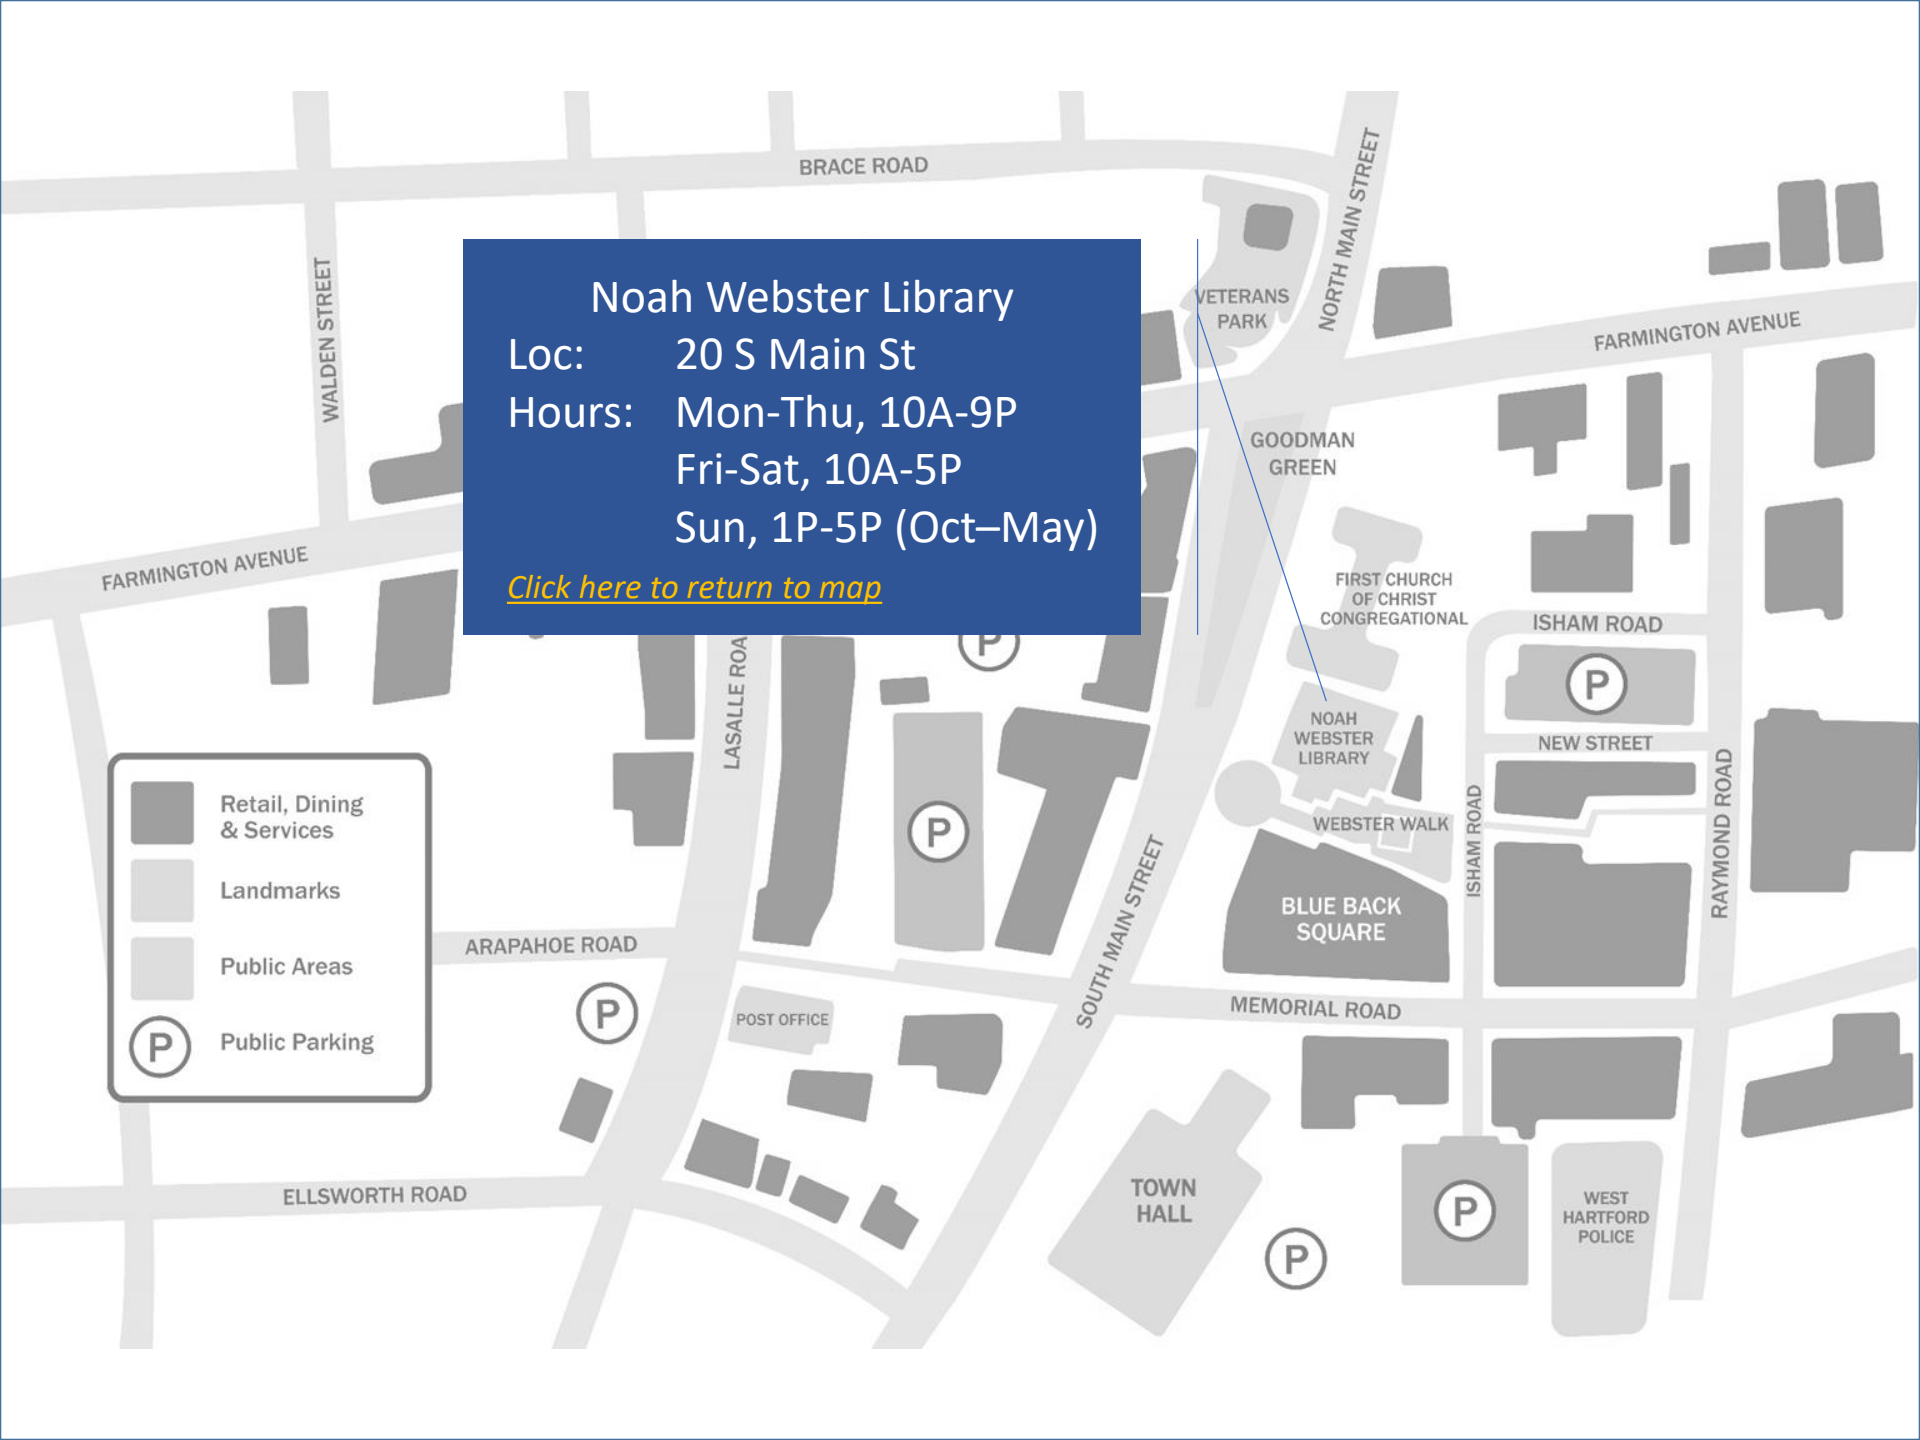

Public Areas

Public Parking

Noah Webster Library
 Loc: 20 S Main St
 Hours: Mon-Thu, 10A-9P
 Fri-Sat, 10A-5P
 Sun, 1P-5P (Oct-May)
[Click here to return to map](#)

-  Retail, Dining & Services
-  Landmarks
-  Public Areas
-  Public Parking