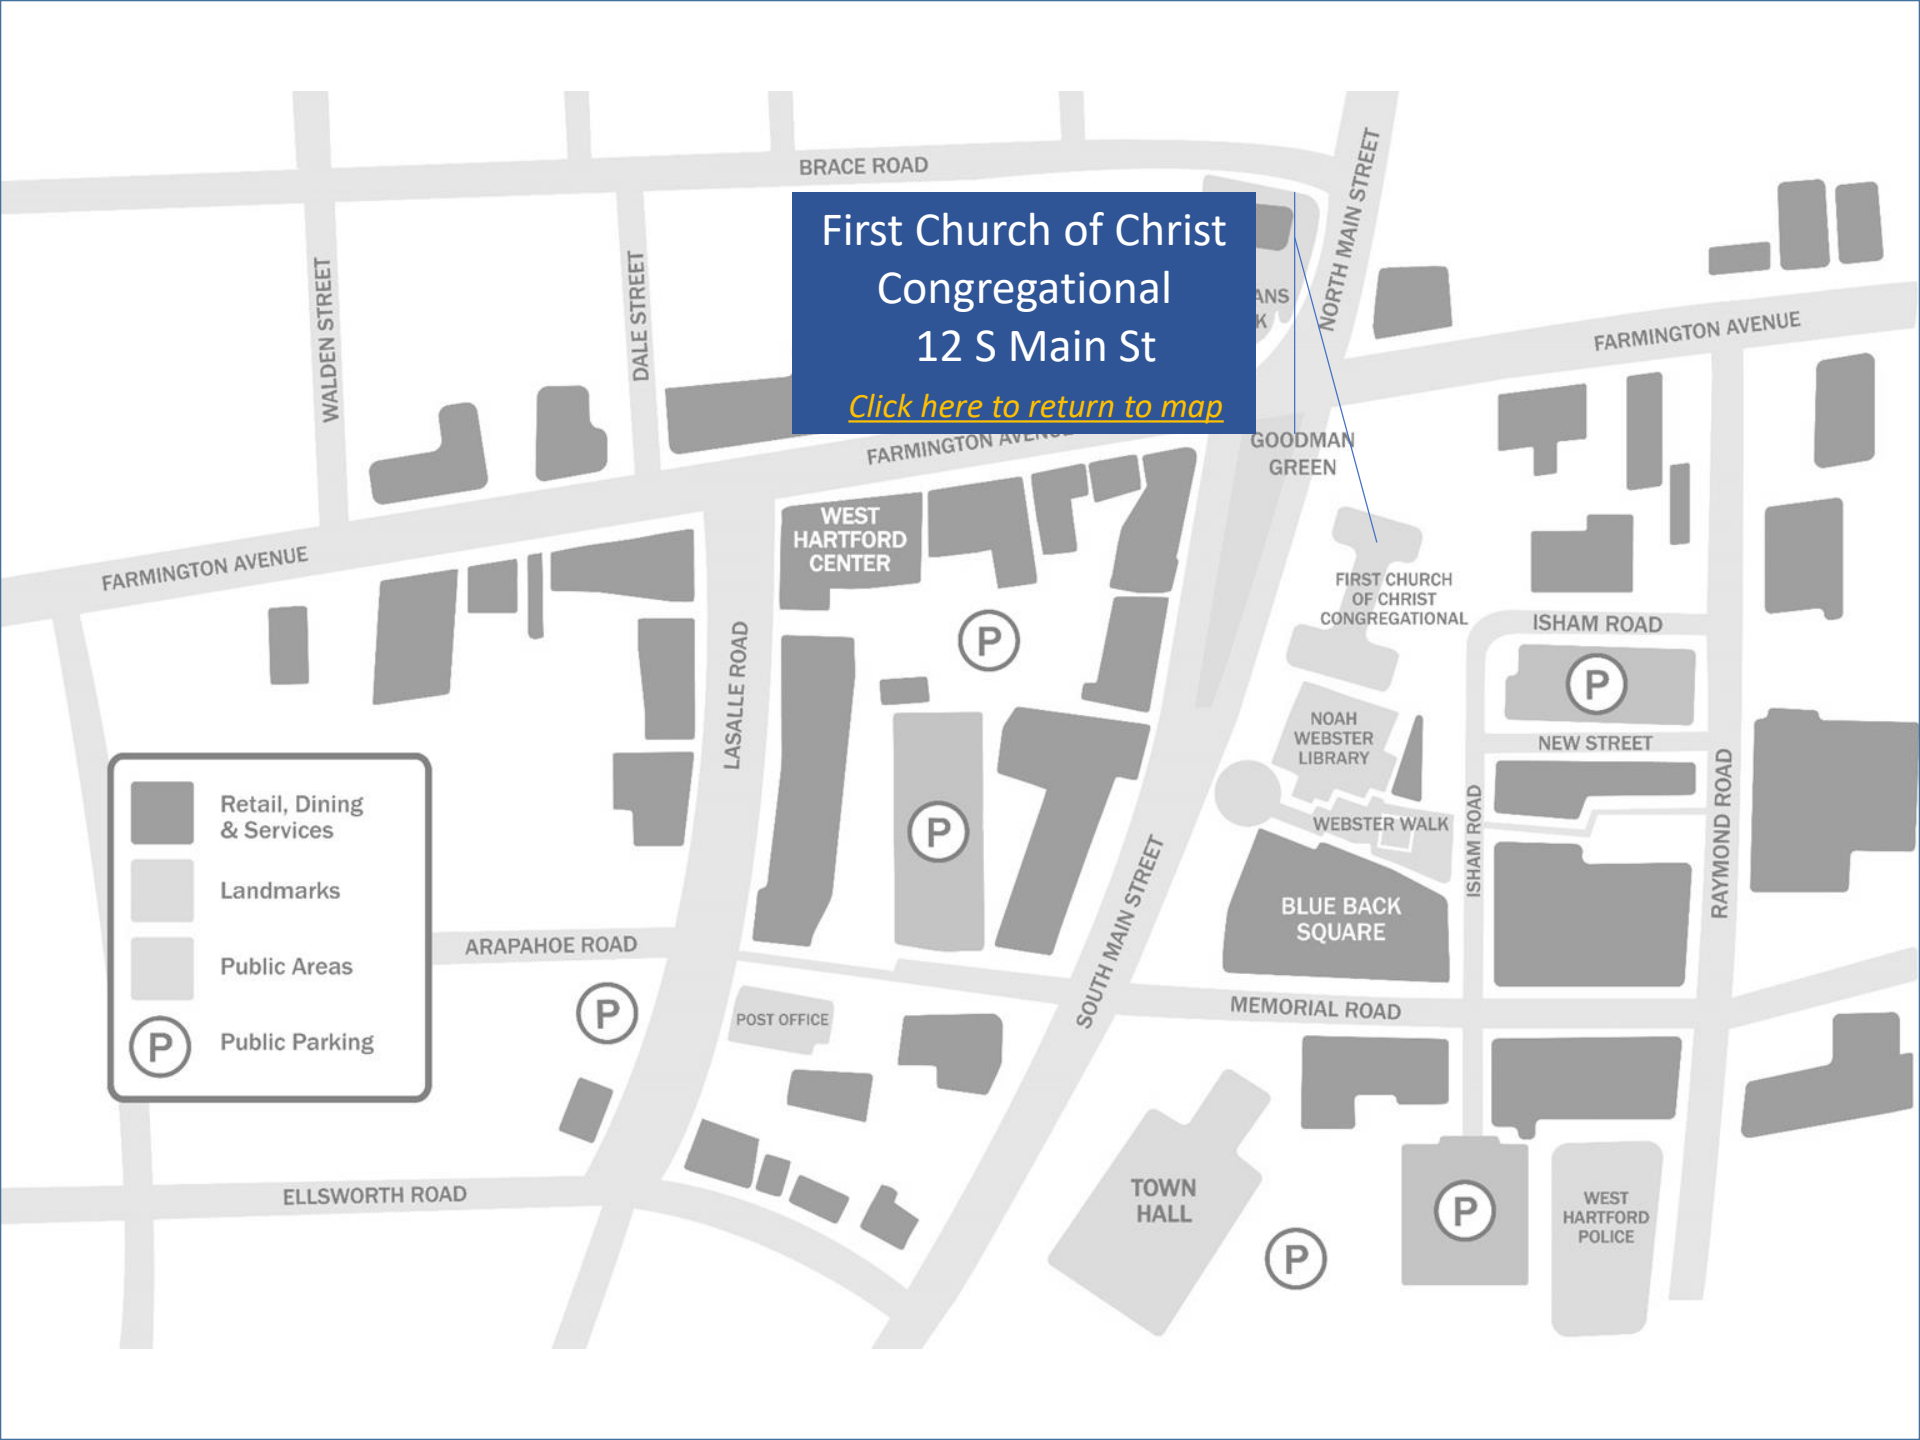

- Retail, Dining & Services
- Landmarks
- Public Areas
- Public Parking

Blue Back Square

Mixed use development
shopping, dining & services

Locations: SMain St, Memorial Rd,
Isham Rd, Raymond Rd

[Click here to return to map](#)