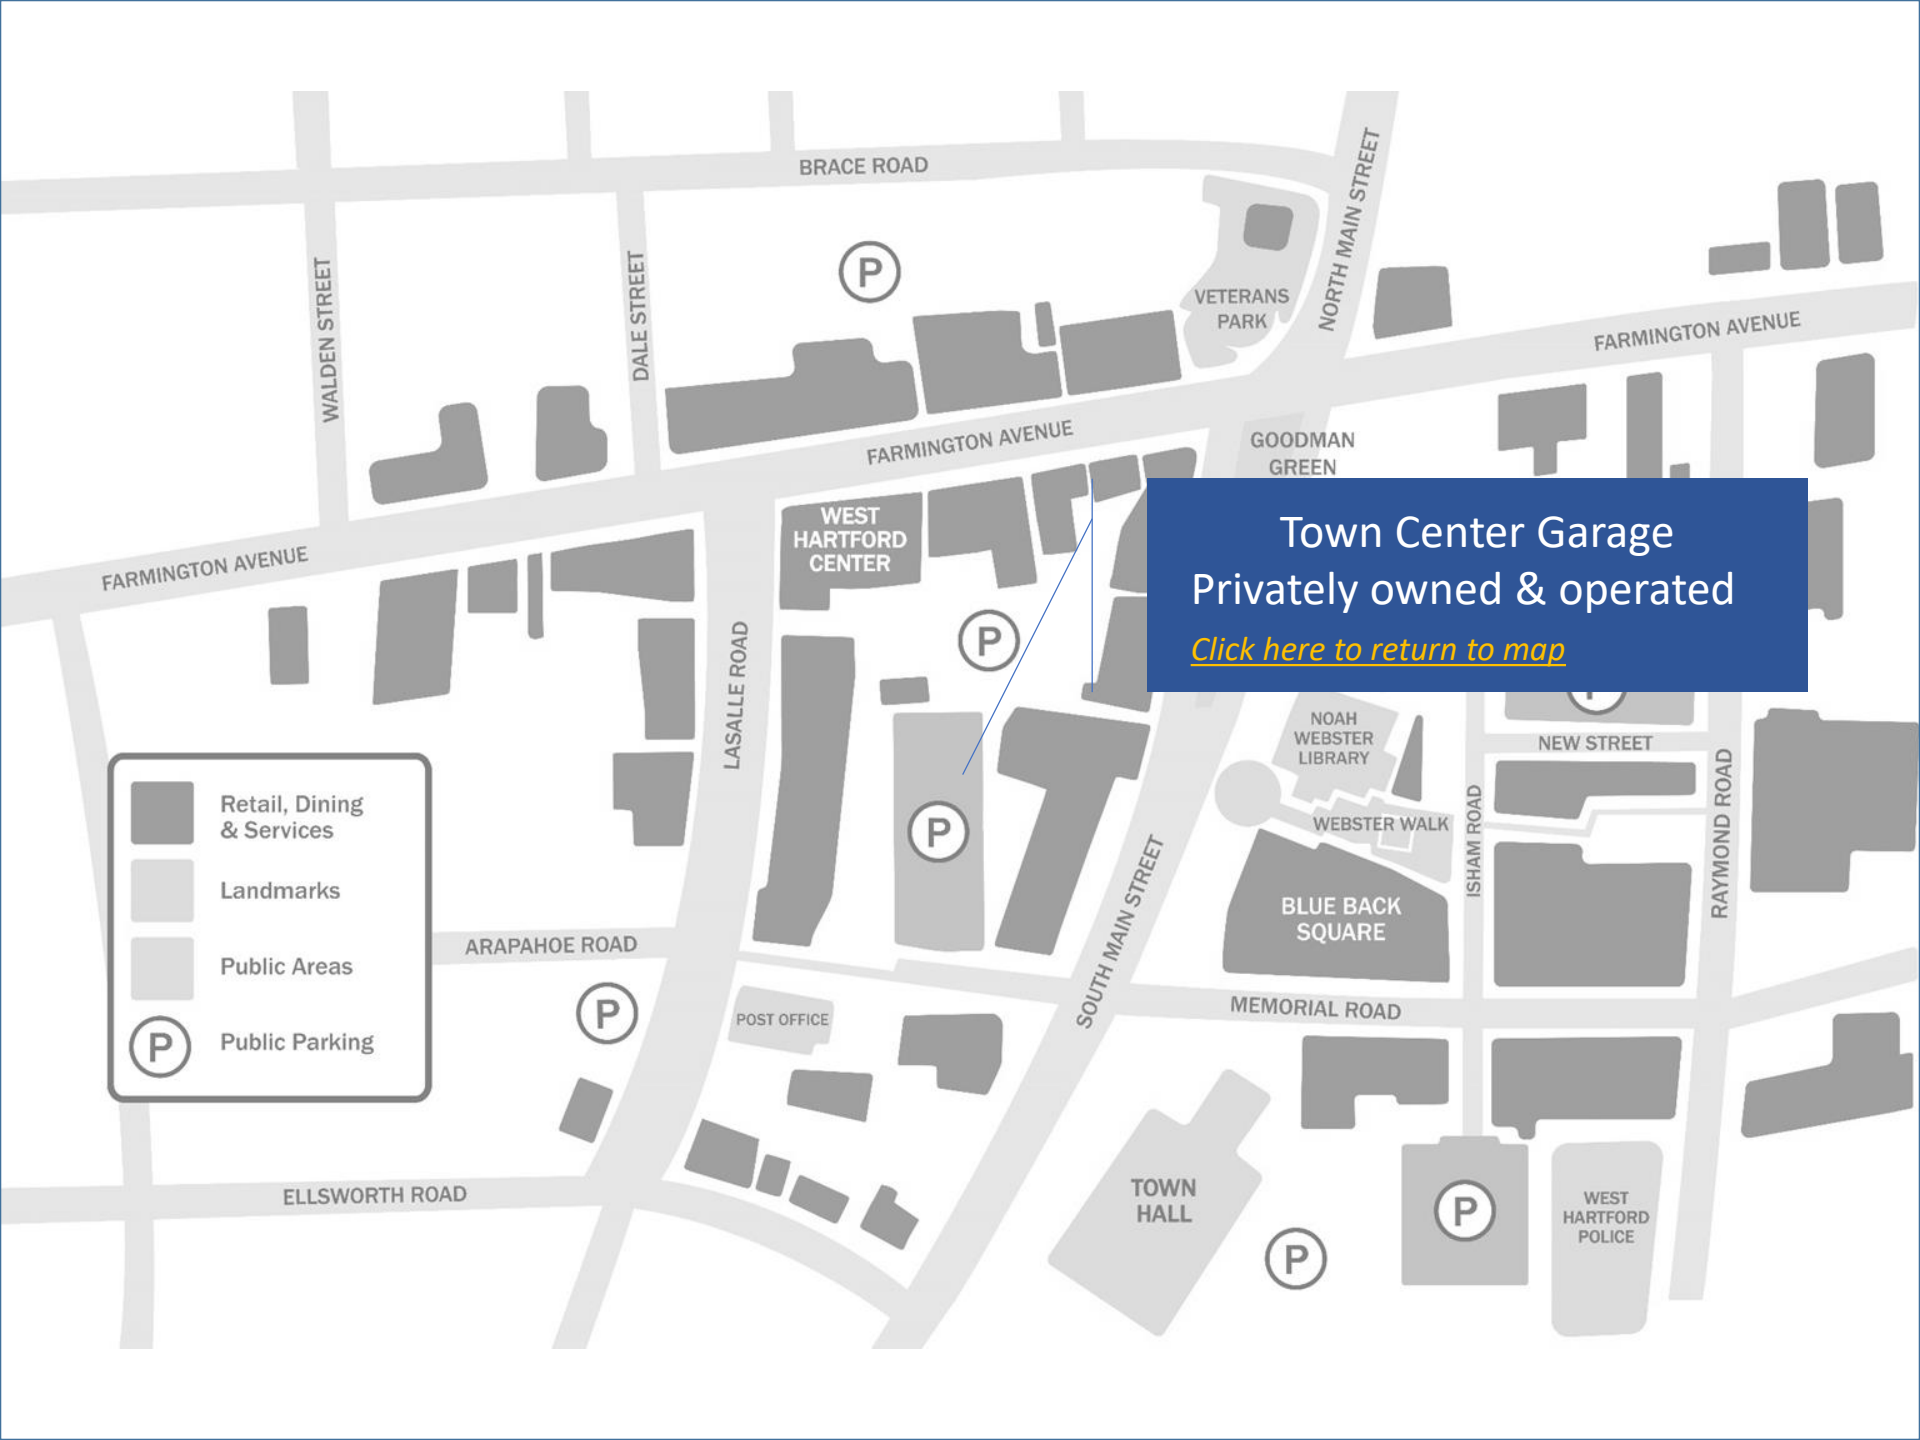

Town Center Garage
Privately owned & operated
[Click here to return to map](#)

	Retail, Dining & Services
	Landmarks
	Public Areas
	Public Parking