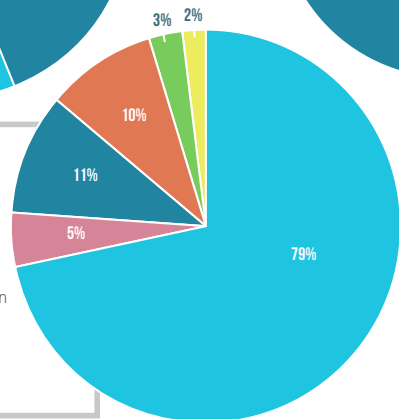

09 CUM LAUDE

27 AVERAGE ACT

1200 AVERAGE SAT

100%

PARTICIPATE IN
EXTRA-CURRICULAR
ACTIVITIES

68

STATE, CIF,
AND LEAGUE
CHAMPIONSHIPS

HIGH SCHOOL DEMOGRAPHICS

79% - White
5% - Asian
11% - Latino Non-Hispanic
10% - Two or more races
3% - Black or African American
2% - American Indian/
Alaska Native

CVCS STUDENTS ALSO COME FROM THE FOLLOWING COUNTRIES:

Canada	Hong Kong
China	Hungary
Colombia	Italy
France	Japan
Germany	Kenya
	Mexico
	Nigeria
	Rwanda
	South Korea
	Sudan
	Taiwan
	Vietnam