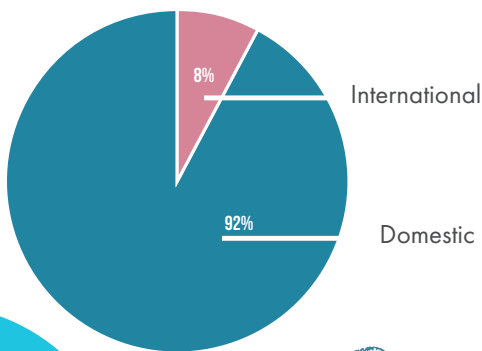

09 CUM LAUDE

27 AVERAGE ACT

1200 AVERAGE SAT

100%

PARTICIPATE IN
EXTRA-CURRICULAR
ACTIVITIES

68

STATE, CIF,
AND LEAGUE
CHAMPIONSHIPS

HIGH SCHOOL DEMOGRAPHICS

79% - White
5% - Asian
11% - Latino Non-Hispanic
10% - Two or more races
3% - Black or African American
2% - American Indian/
Alaska Native

CVCS STUDENTS ALSO COME FROM THE FOLLOWING COUNTRIES:

Canada	Hong Kong
China	Hungary
Colombia	Italy
France	Japan
Germany	Kenya
	Mexico
	Nigeria
	Rwanda
	South Korea
	Sudan
	Taiwan
	Vietnam