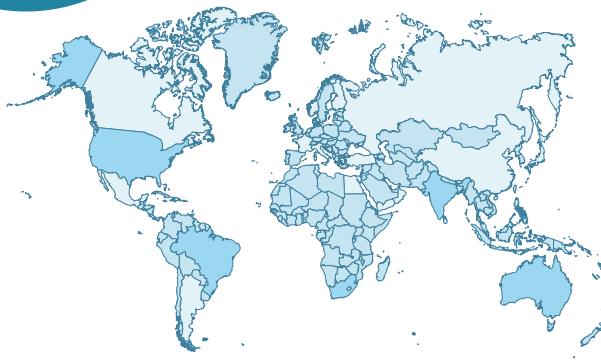

09 CUM LAUDE

27 AVERAGE ACT

1200 AVERAGE SAT

100%

PARTICIPATE IN
EXTRA-CURRICULAR
ACTIVITIES

68

STATE, CIF,
AND LEAGUE
CHAMPIONSHIPS

HIGH SCHOOL DEMOGRAPHICS

79% - White
5% - Asian
11% - Latino Non-Hispanic
10% - Two or more races
3% - Black or African American
2% - American Indian/
Alaska Native

CVCS STUDENTS ALSO COME FROM THE FOLLOWING COUNTRIES:

Canada	Hong Kong
China	Hungary
Colombia	Italy
France	Japan
Germany	Kenya
	Mexico
	Nigeria
	Rwanda
	South Korea
	Sudan
	Taiwan
	Vietnam