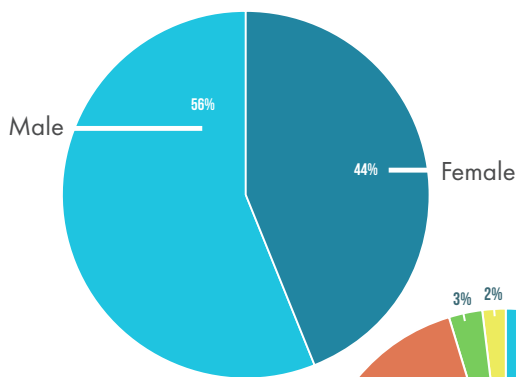

09 CUM LAUDE

27 AVERAGE ACT

1200 AVERAGE SAT

100%

PARTICIPATE IN
EXTRA-CURRICULAR
ACTIVITIES

68

STATE, CIF,
AND LEAGUE
CHAMPIONSHIPS

HIGH SCHOOL DEMOGRAPHICS

79% - White
5% - Asian
11% - Latino Non-Hispanic
10% - Two or more races
3% - Black or African American
2% - American Indian/
Alaska Native

CVCS STUDENTS ALSO COME FROM THE FOLLOWING COUNTRIES:

Canada	Hong Kong
China	Hungary
Colombia	Italy
France	Japan
Germany	Kenya
	Mexico
	Nigeria
	Rwanda
	South Korea
	Sudan
	Taiwan
	Vietnam