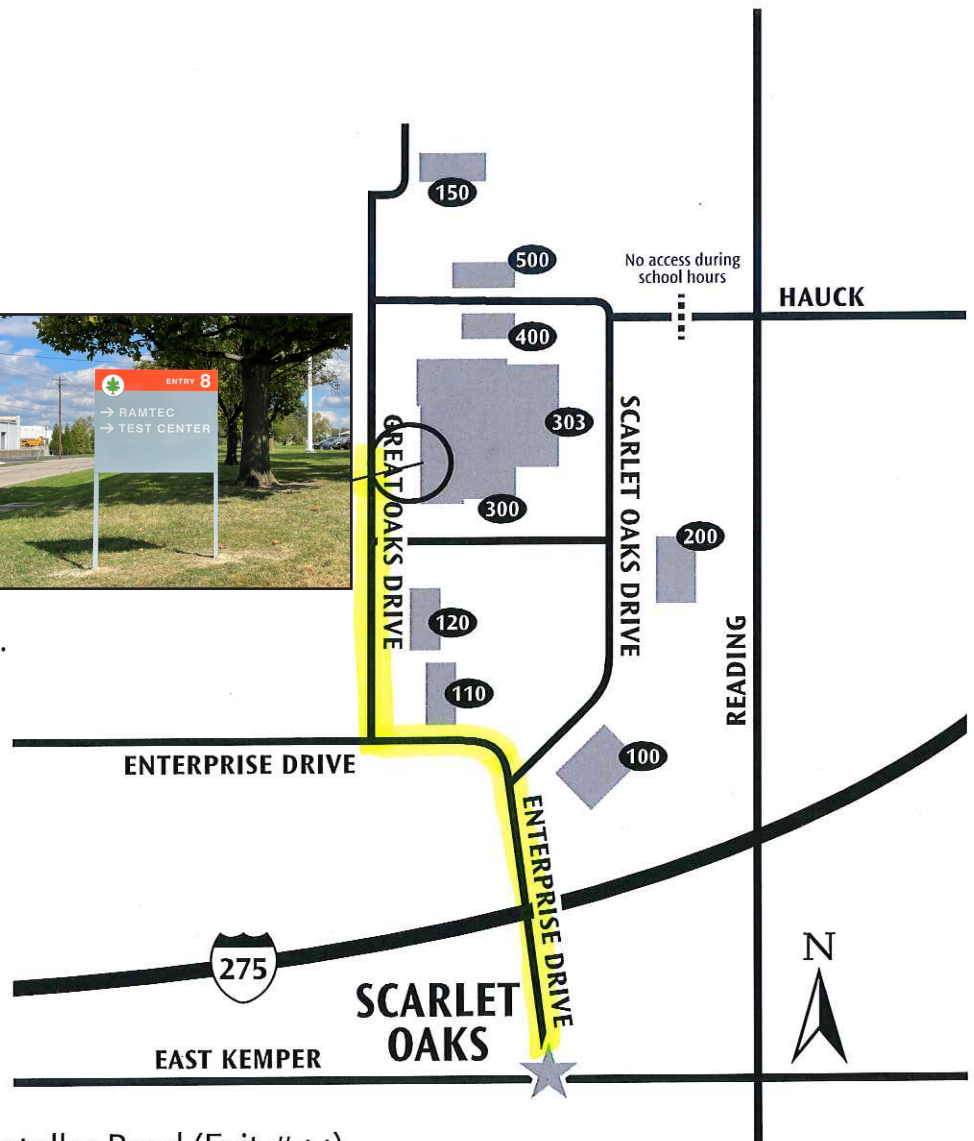

**Scarlet Oaks  
Career Campus  
Test Center  
Great Oaks Drive  
Cincinnati, OH 45241  
513.771.8925  
513.771.8881**

PLEASE NOTE: Some GPS and map programs are having difficulty recognizing the campus street addresses. To get online directions to this campus, use 3254 E. Kemper Road, Cincinnati

From I-71: Take I-275 West to Mosteller Road (Exit #44)  
From I-75: Take I-275 East to Mosteller Road (Exit #44)  
Turn left (south) onto Mosteller Road  
Turn left at the first traffic light onto East Kemper Road  
At the second traffic light (0.7 miles), turn left at Enterprise Drive

For Test Center: Stay on Enterprise Drive to Great Oaks Drive; follow Test Center signs at Great Oaks Drive and enter at the entrance under the large RAMTEC sign. (You'll see a blue robotic arm on the sidewalk near the entrance.)