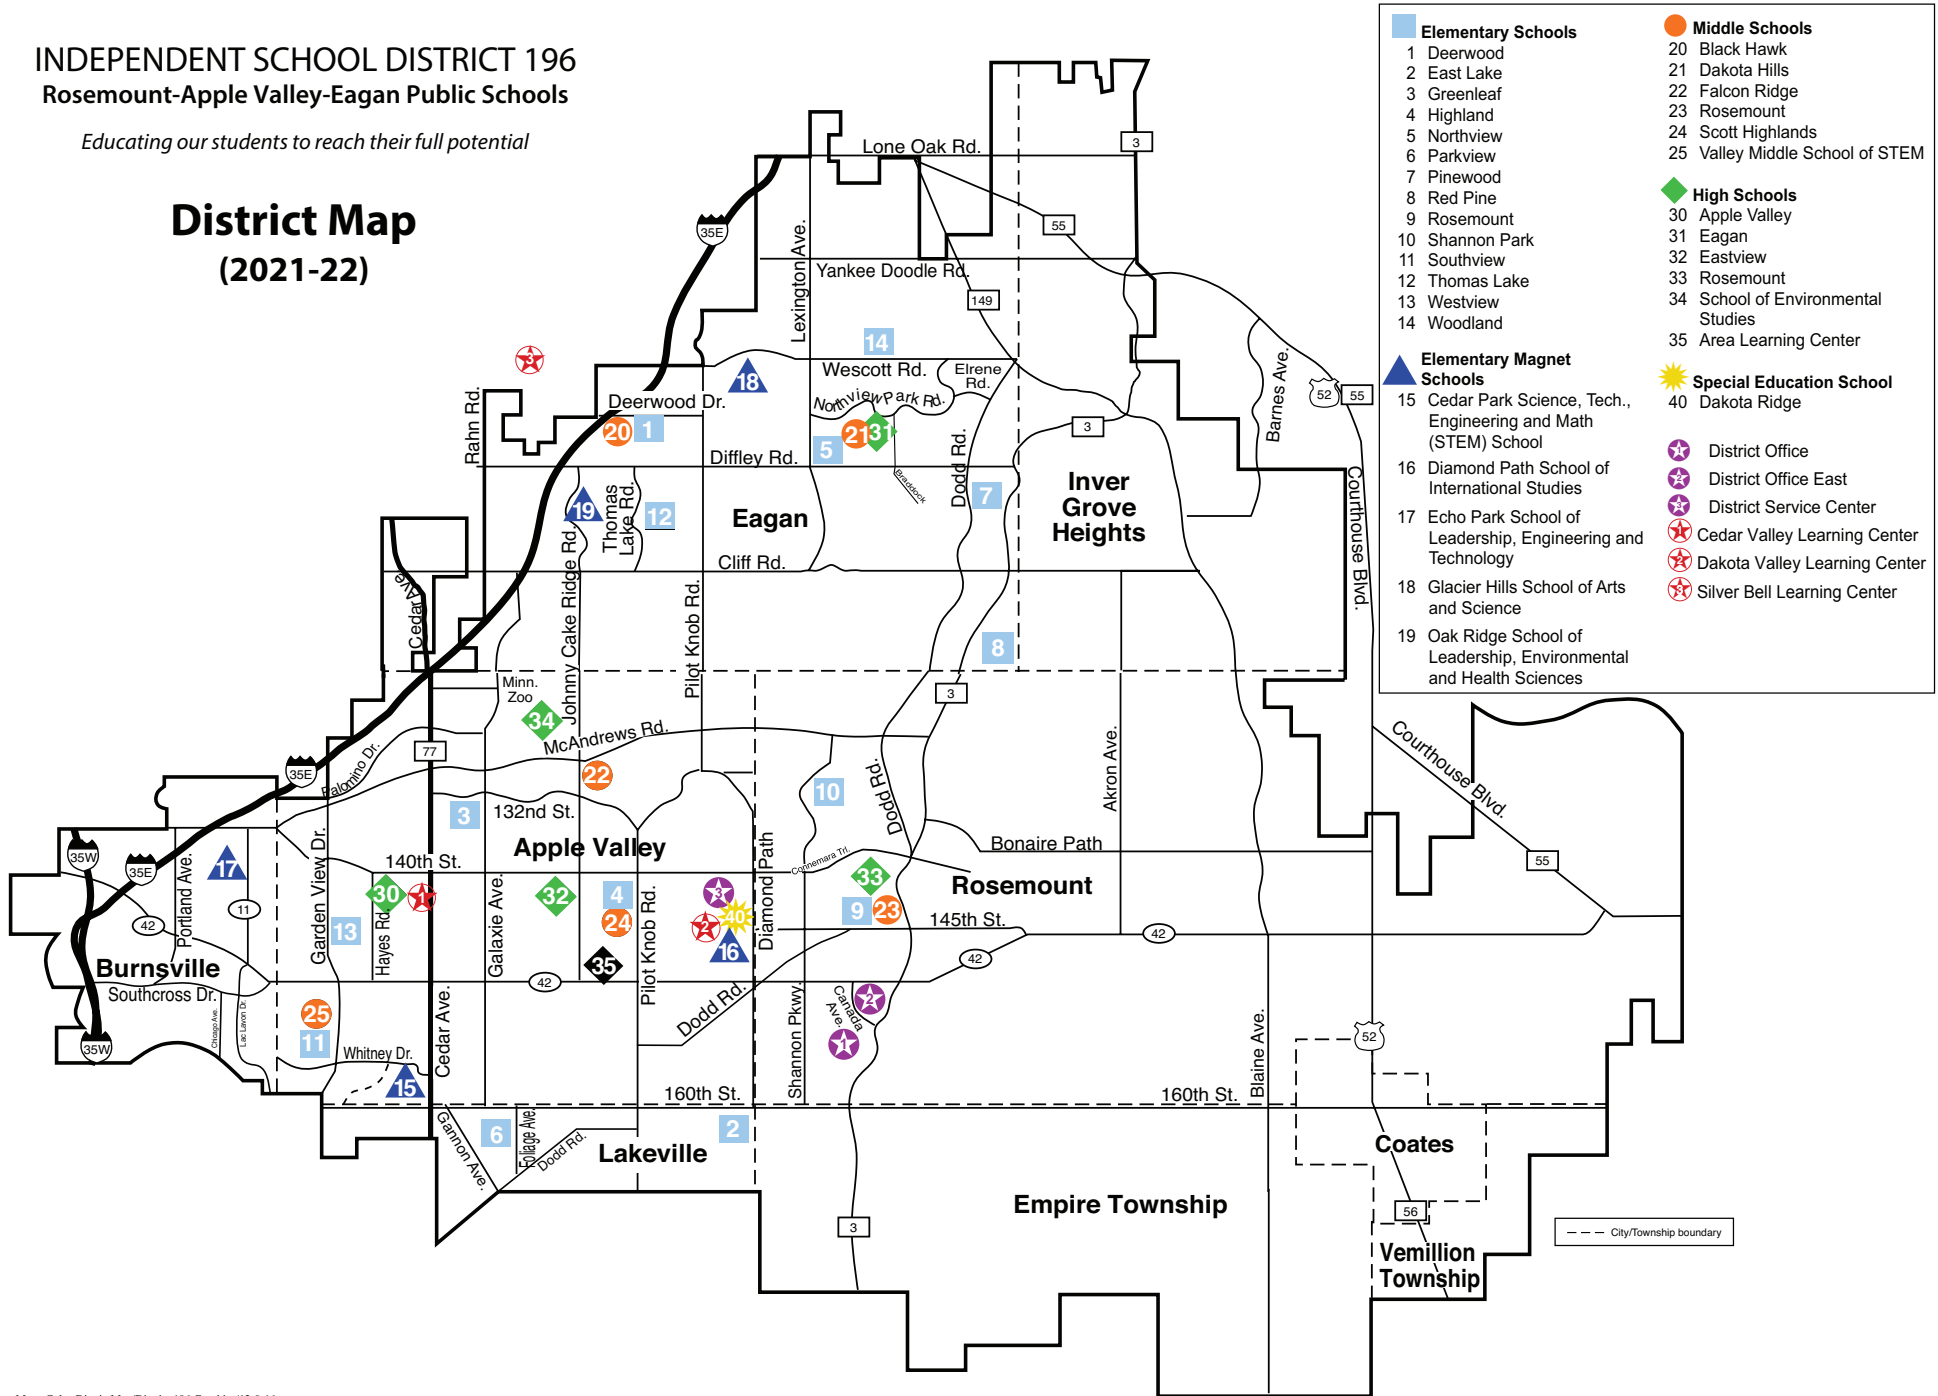

**INDEPENDENT SCHOOL DISTRICT 196**  
**Rosemount-Apple Valley-Eagan Public Schools**

*Educating our students to reach their full potential*

**District Map**  
**(2021-22)**

- |  |                                    |
|--|------------------------------------|
| <b>Elementary Schools</b>  | <b>Middle Schools</b>              |
| 1 Deerwood   | 20 Black Hawk                      |
| 2 East Lake  | 21 Dakota Hills                    |
| 3 Greenleaf  | 22 Falcon Ridge                    |
| 4 Highland   | 23 Rosemount                       |
| 5 Northview  | 24 Scott Highlands                 |
| 6 Parkview   | 25 Valley Middle School of STEM    |
| 7 Pinewood   |                                    |
| 8 Red Pine   | <b>High Schools</b>                |
| 9 Rosemount  | 30 Apple Valley                    |
| 10 Shannon Park  | 31 Eagan                           |
| 11 Southview   | 32 Eastview                        |
| 12 Thomas Lake   | 33 Rosemount                       |
| 13 Westview  | 34 School of Environmental Studies |
| 14 Woodland  | 35 Area Learning Center            |
| <b>Elementary Magnet Schools</b>                                     | <b>Special Education School</b>    |
| 15 Cedar Park Science, Tech., Engineering and Math (STEM) School     | 40 Dakota Ridge                    |
| 16 Diamond Path School of International Studies                      |                                    |
| 17 Echo Park School of Leadership, Engineering and Technology        | ☆ District Office                  |
| 18 Glacier Hills School of Arts and Science                          | ☆ District Office East             |
| 19 Oak Ridge School of Leadership, Environmental and Health Sciences | ☆ District Service Center          |
|  | ☆ Cedar Valley Learning Center     |
|  | ☆ Dakota Valley Learning Center    |
|  | ☆ Silver Bell Learning Center      |