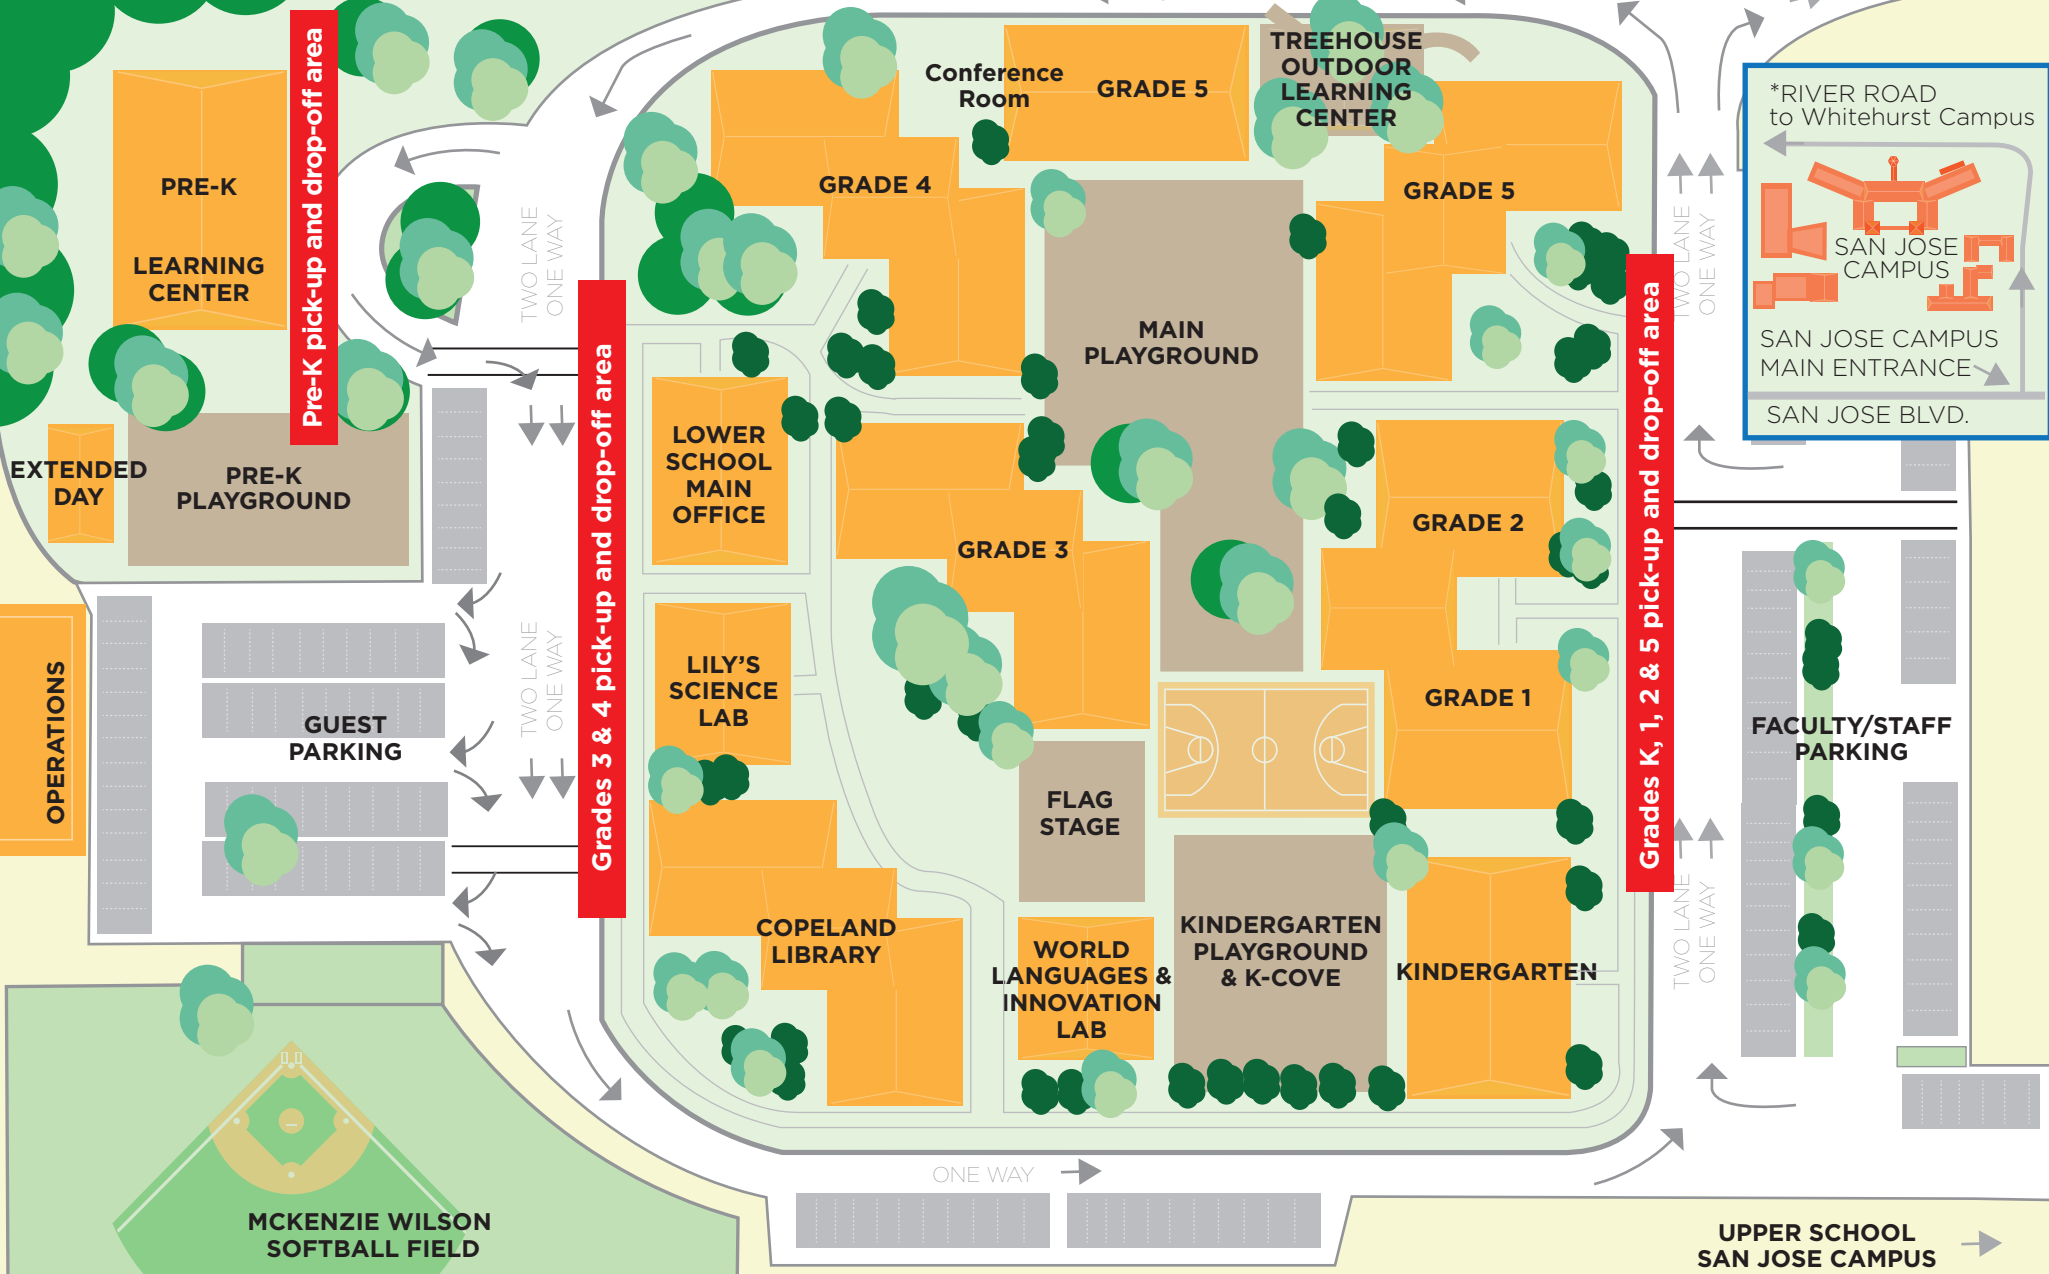

LOWER SCHOOL WHITEHURST CAMPUS

Drop-Off/Pick-Up Map

PEYTON BOATHOUSE & RICE FAMILY CREW COMPLEX

Entrance to the Whitehurst Campus is through the main San Jose Campus entrance.*

RIVER ROAD

*RIVER ROAD to Whitehurst Campus

SAN JOSE CAMPUS
SAN JOSE CAMPUS MAIN ENTRANCE
SAN JOSE BLVD.

PRE-K LEARNING CENTER
EXTENDED DAY
PRE-K PLAYGROUND

OPERATIONS

GUEST PARKING

MCKENZIE WILSON SOFTBALL FIELD

LOWER SCHOOL MAIN OFFICE

LILY'S SCIENCE LAB

COPELAND LIBRARY

Conference Room GRADE 5

GRADE 4

GRADE 3

GRADE 2

GRADE 1

WORLD LANGUAGES & INNOVATION LAB

TREEHOUSE OUTDOOR LEARNING CENTER

UIBLE POOL

TARVER POOL

UPPER SCHOOL SAN JOSE CAMPUS