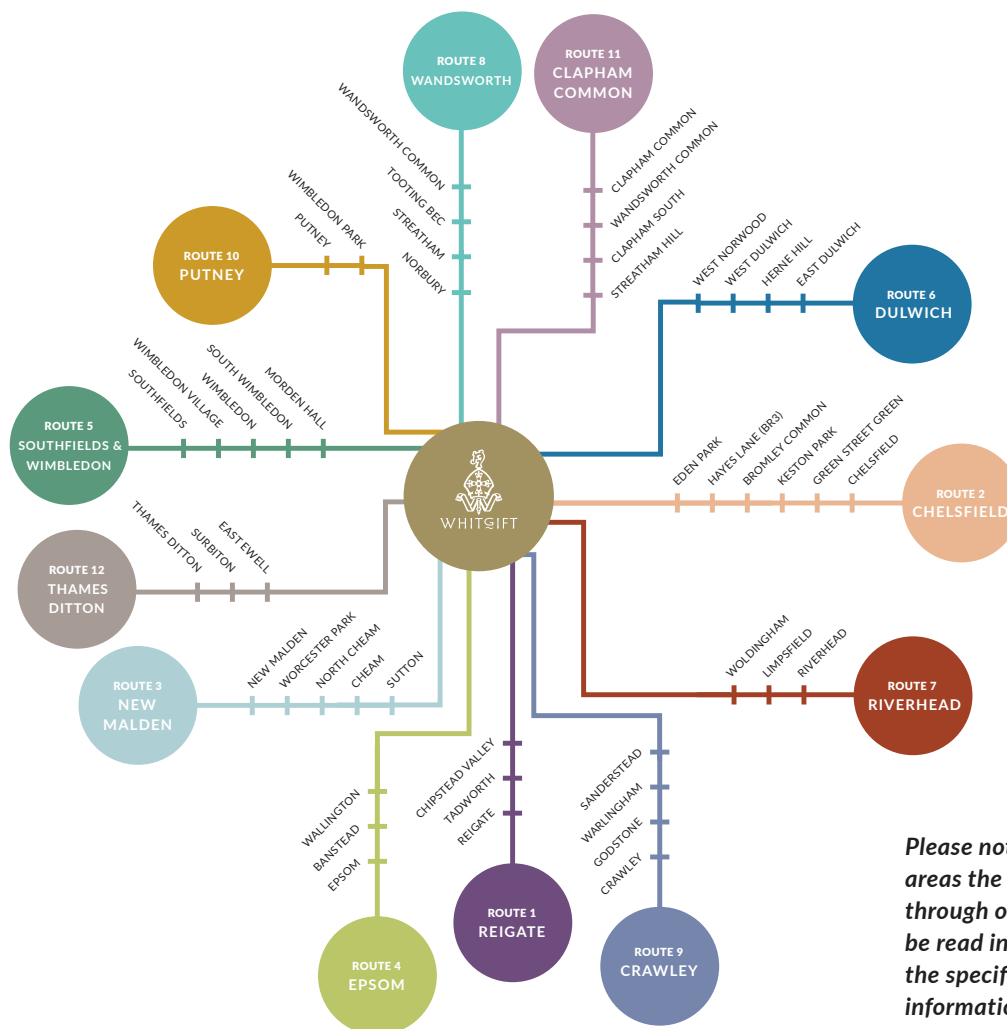

WHITGIFT

SCHOOL BUS SERVICES AND TRAIN JOURNEY TIMES

Whitgift Bus Services

ROUTE 1	REIGATE
ROUTE 2	CHELSEFIELD
ROUTE 3	NEW MALDEN
ROUTE 4	EPSOM
ROUTE 5	SOUTHFIELDS & WIMBLEDON
ROUTE 6	DULWICH
ROUTE 7	RIVERHEAD
ROUTE 8	WANDSWORTH
ROUTE 9	CRAWLEY
ROUTE 10	PUTNEY
ROUTE 11	CLAPHAM COMMON
ROUTE 12	THAMES DITTON

Currently (these are subject to change), routes 1, 7, 9, and 12 are undertaken by School minibuses, while routes 2, 3, 4, 6 and 10 are contracted to Banstead Coaches and routes 5, 8, and 11 are undertaken by both a coach and a minibus. The afternoon departure time is 5.15 pm. Parents are asked to pay for a term at a time, and boys are then issued with a bus pass.

The courtesy South Croydon Bus Shuttle Service in the afternoon leaves at 3.55pm, 4.15pm and 4.35pm from the Terrace to South Croydon Train Station.

Many parents have written to say how useful it has been for them, providing both convenience and peace of mind.

If you would like more details regarding pick-up points and payment please contact the School Office (telephone 020 8688 9222) office@whitgift.co.uk

Please note: this map indicates areas the School Buses travel through or near to and should be read in conjunction with the specific route and stop information overleaf.